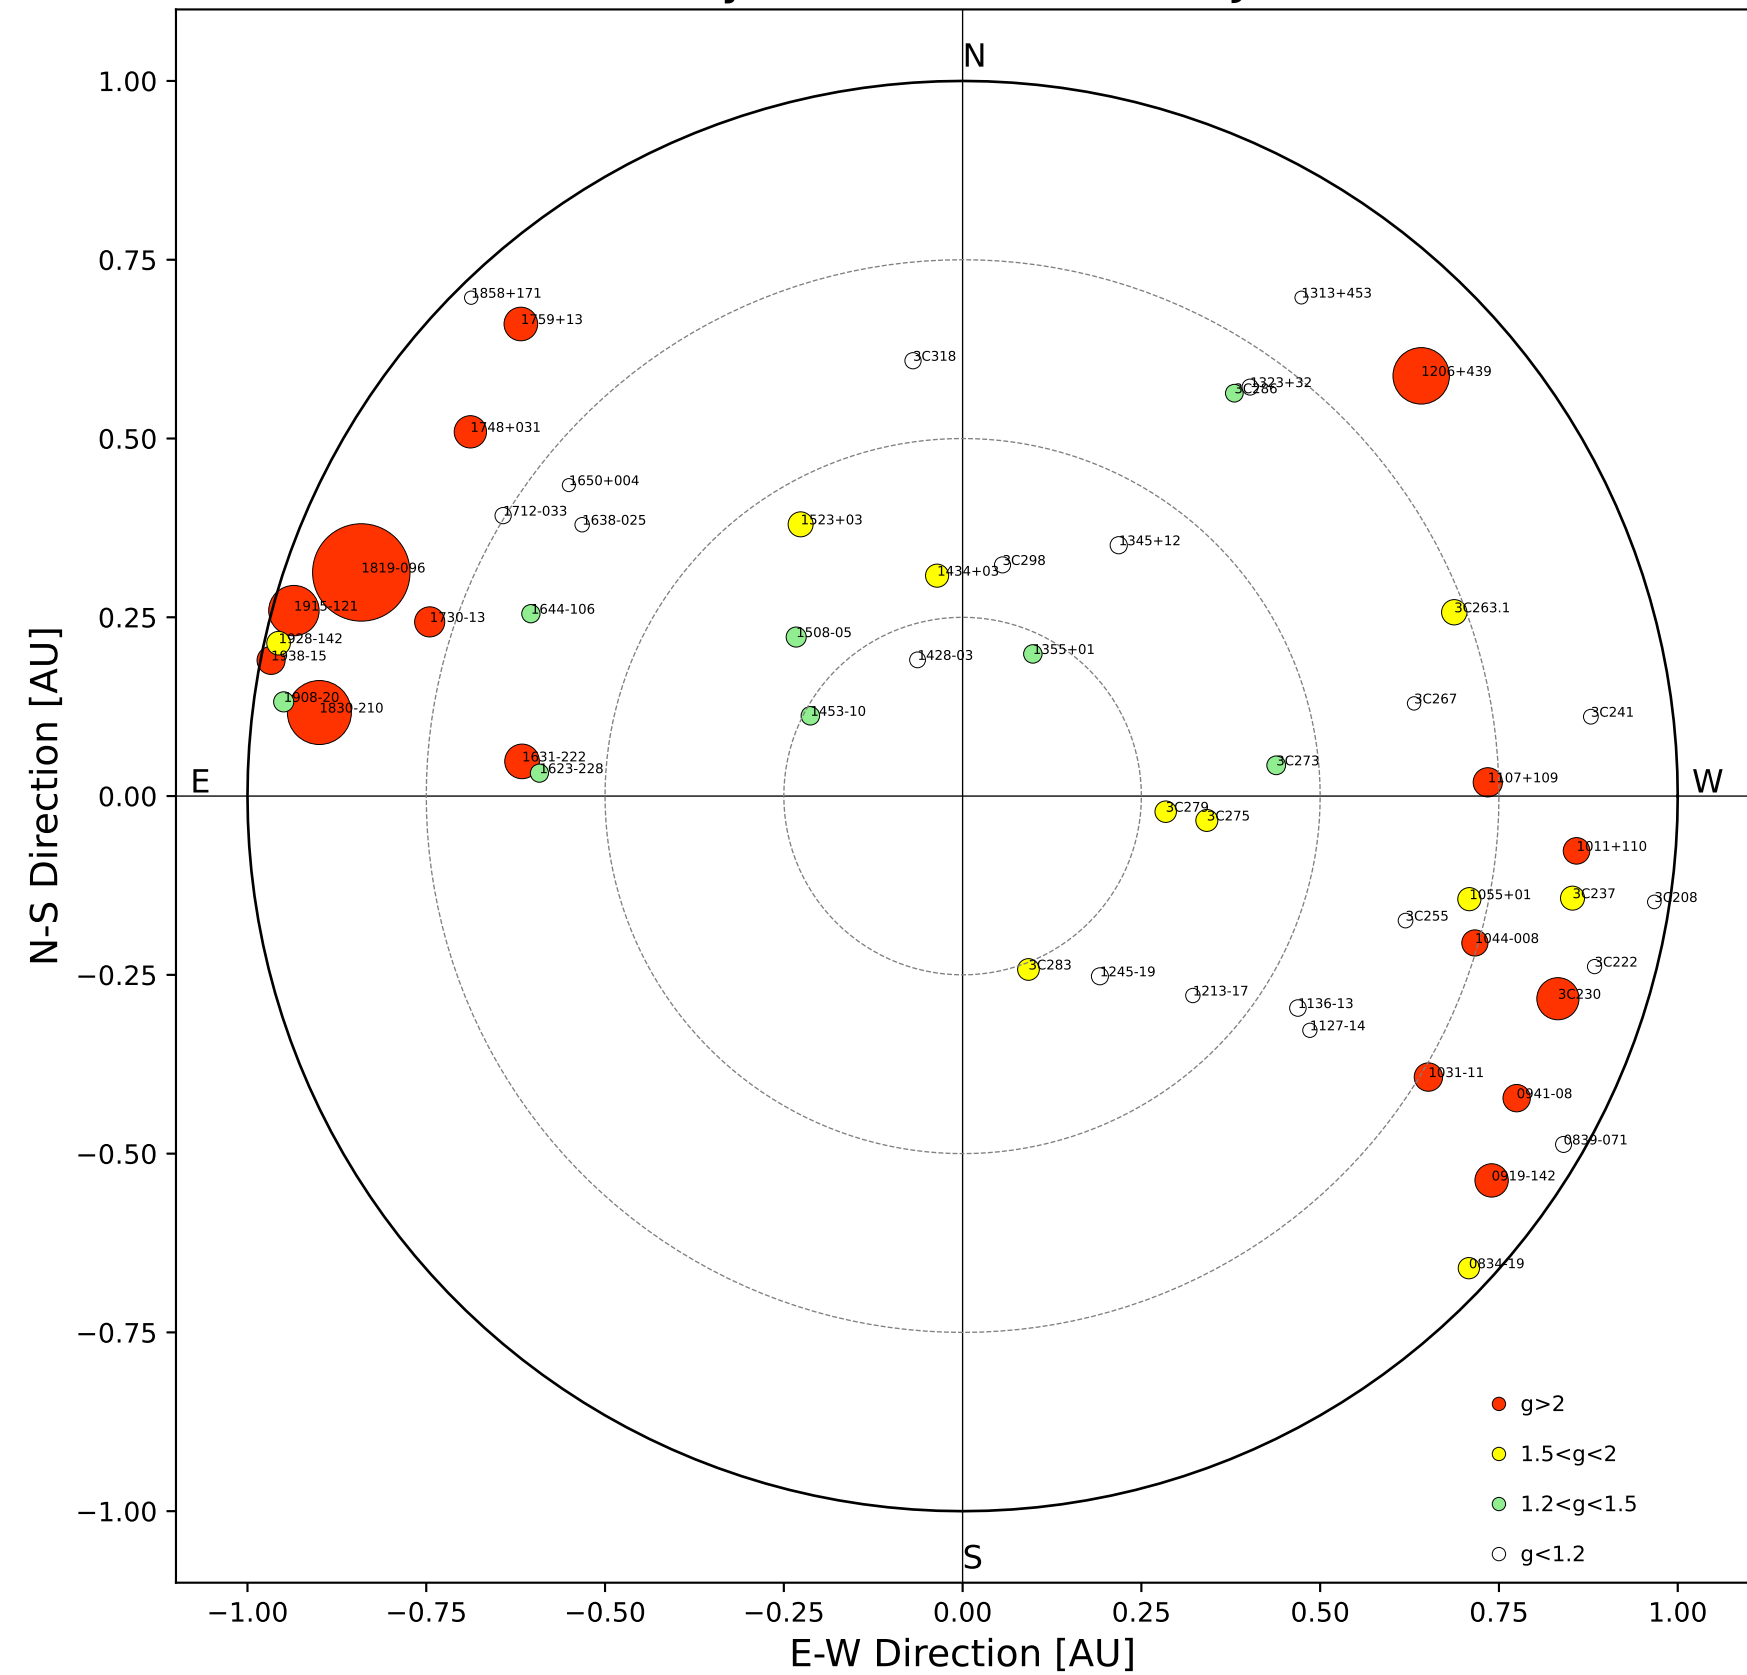

Fisheye View (2024/10/25 JST)

Top View

Side View