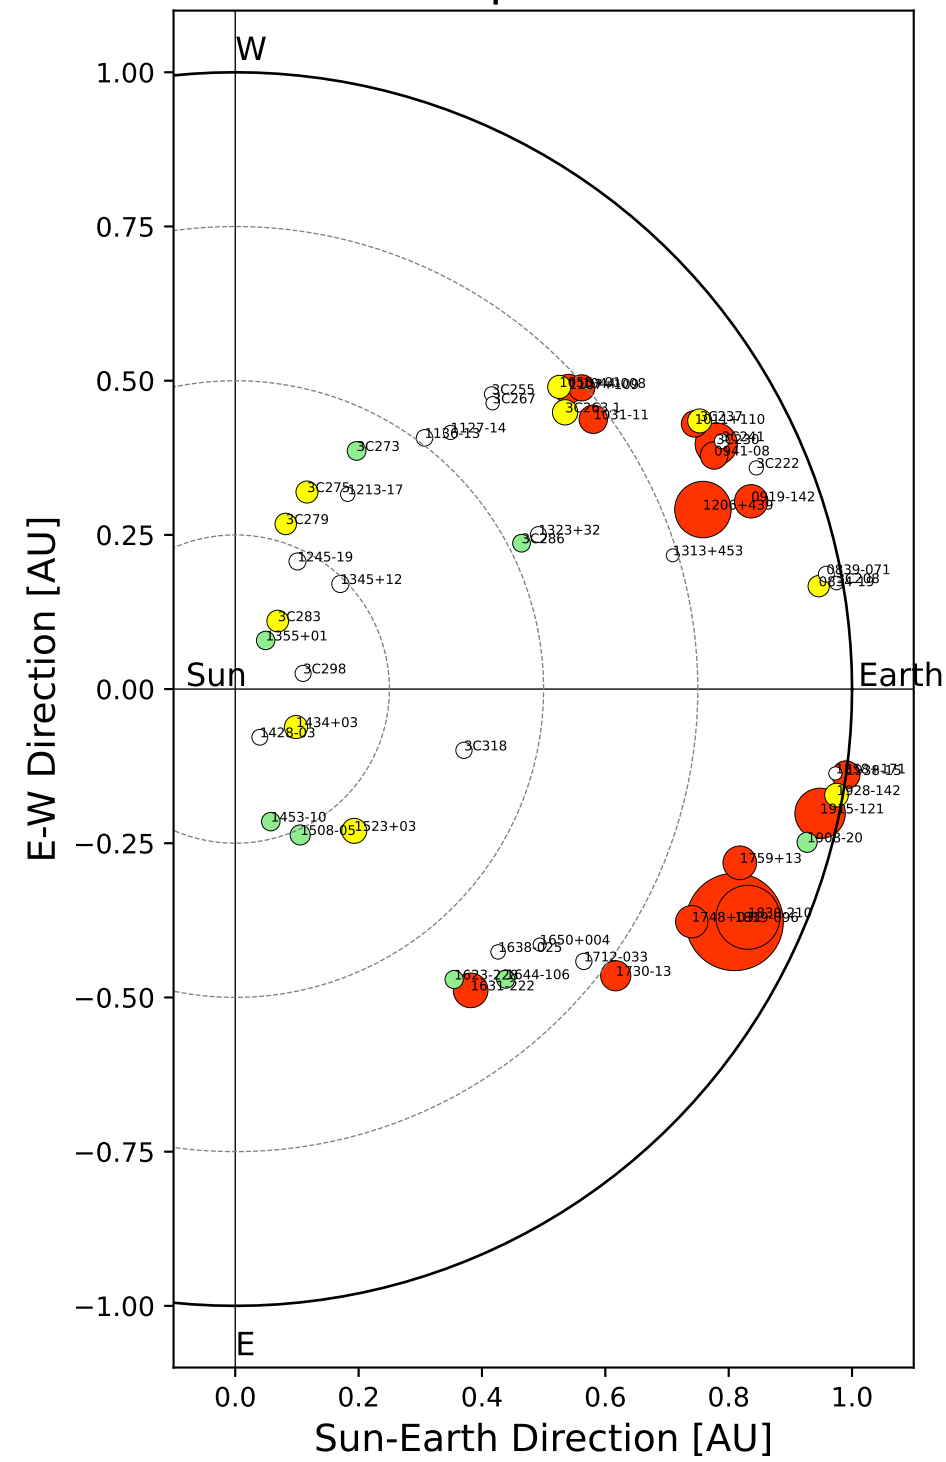

Fisheye View (2024/10/25 JST)

Top View

Side View