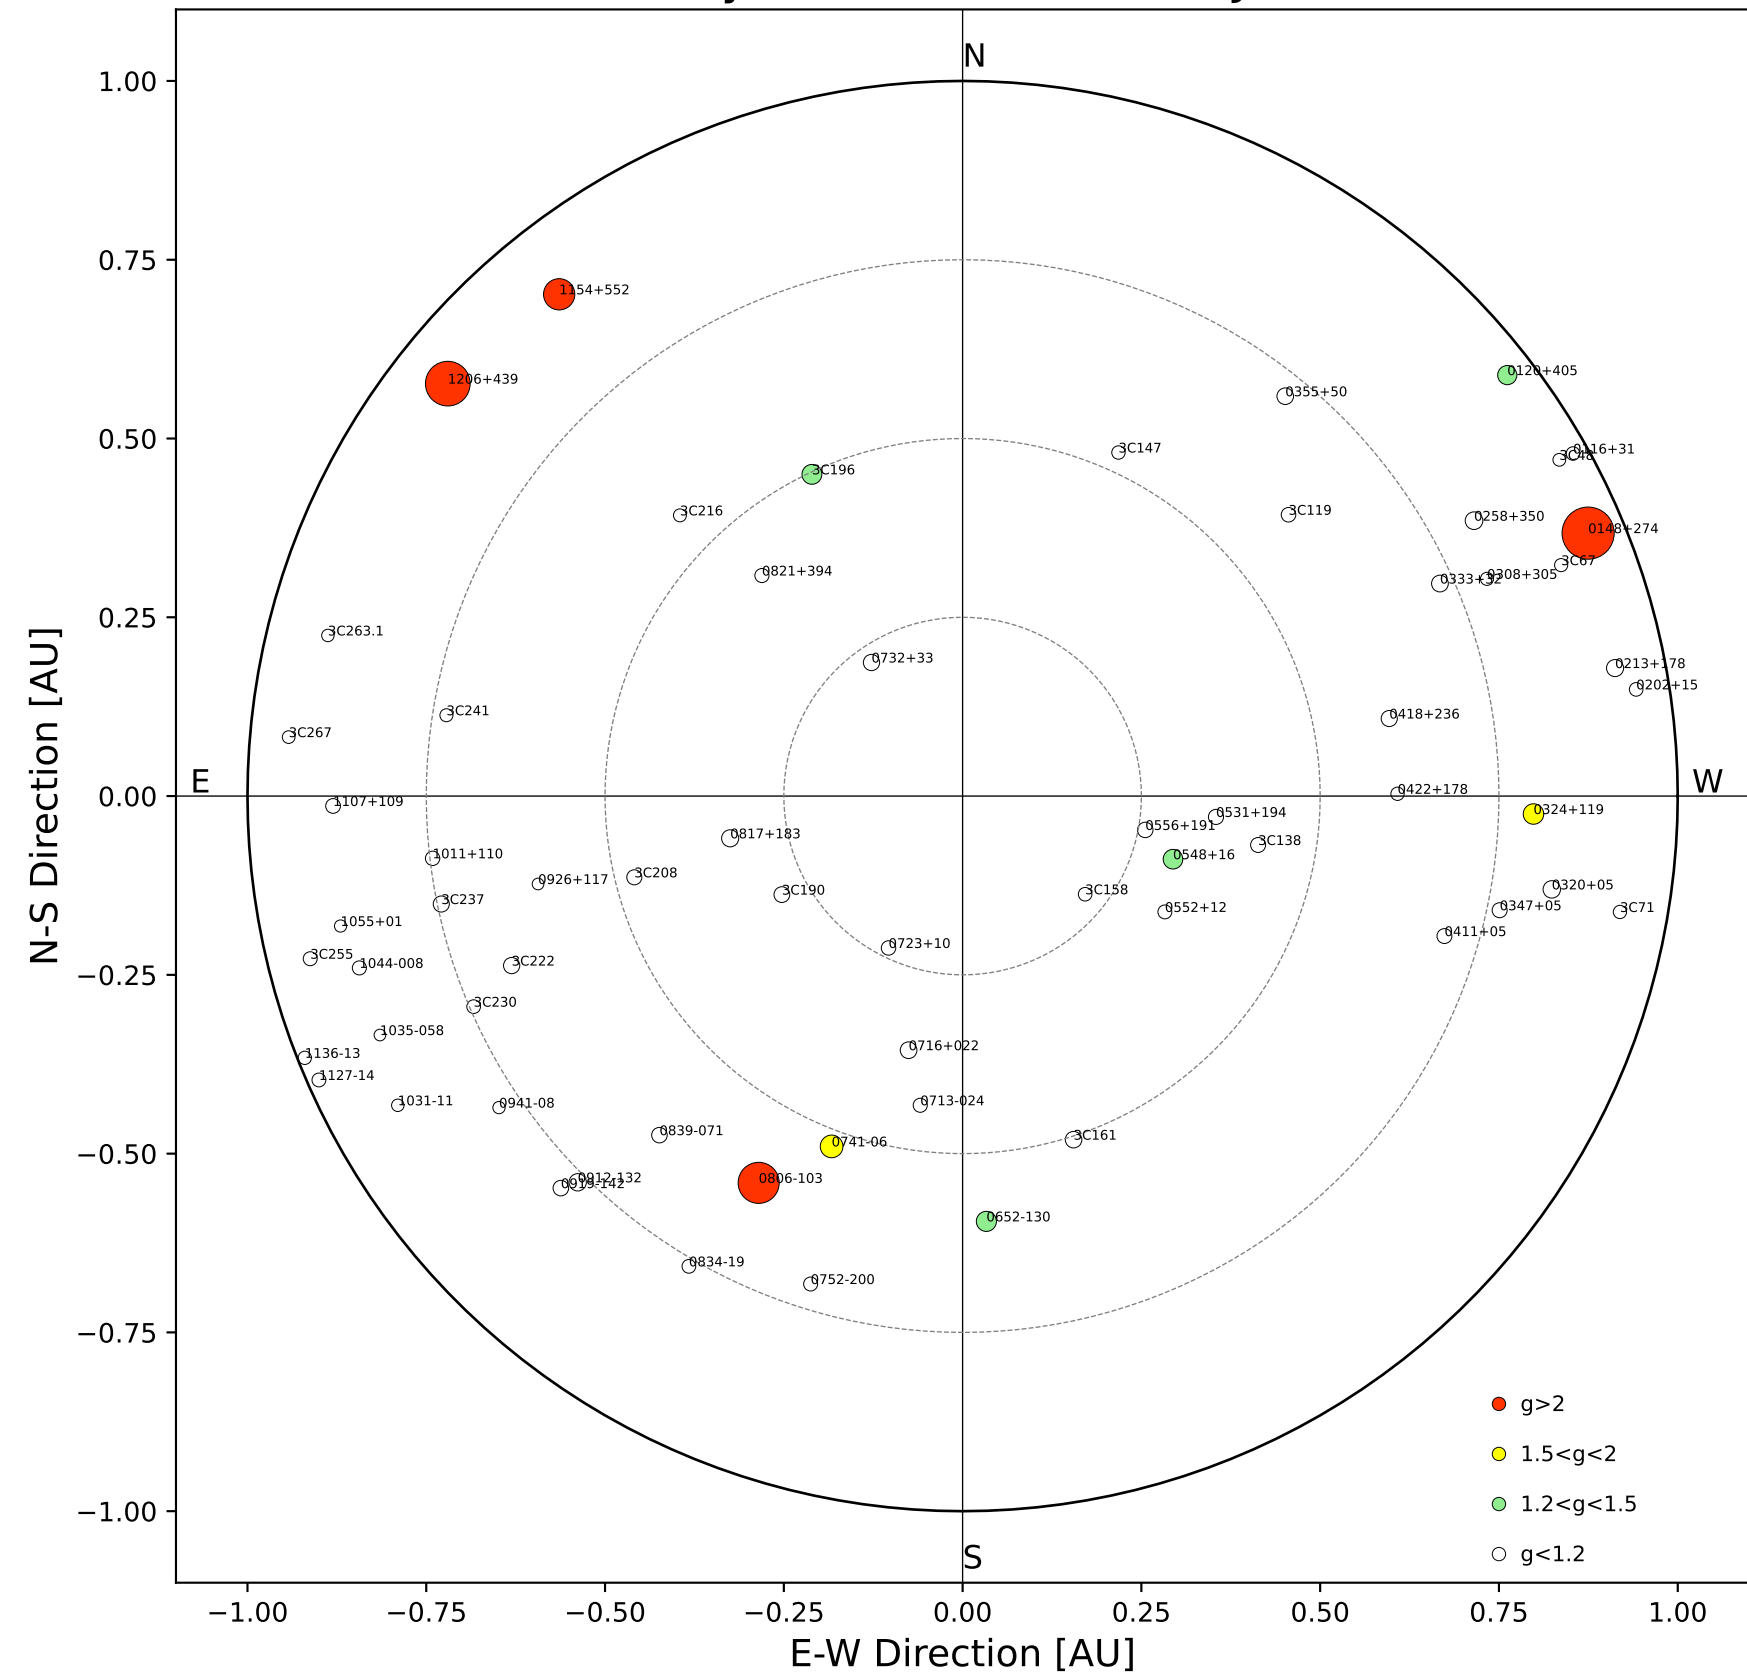

Fisheye View (2024/07/06 JST)

Top View

Side View