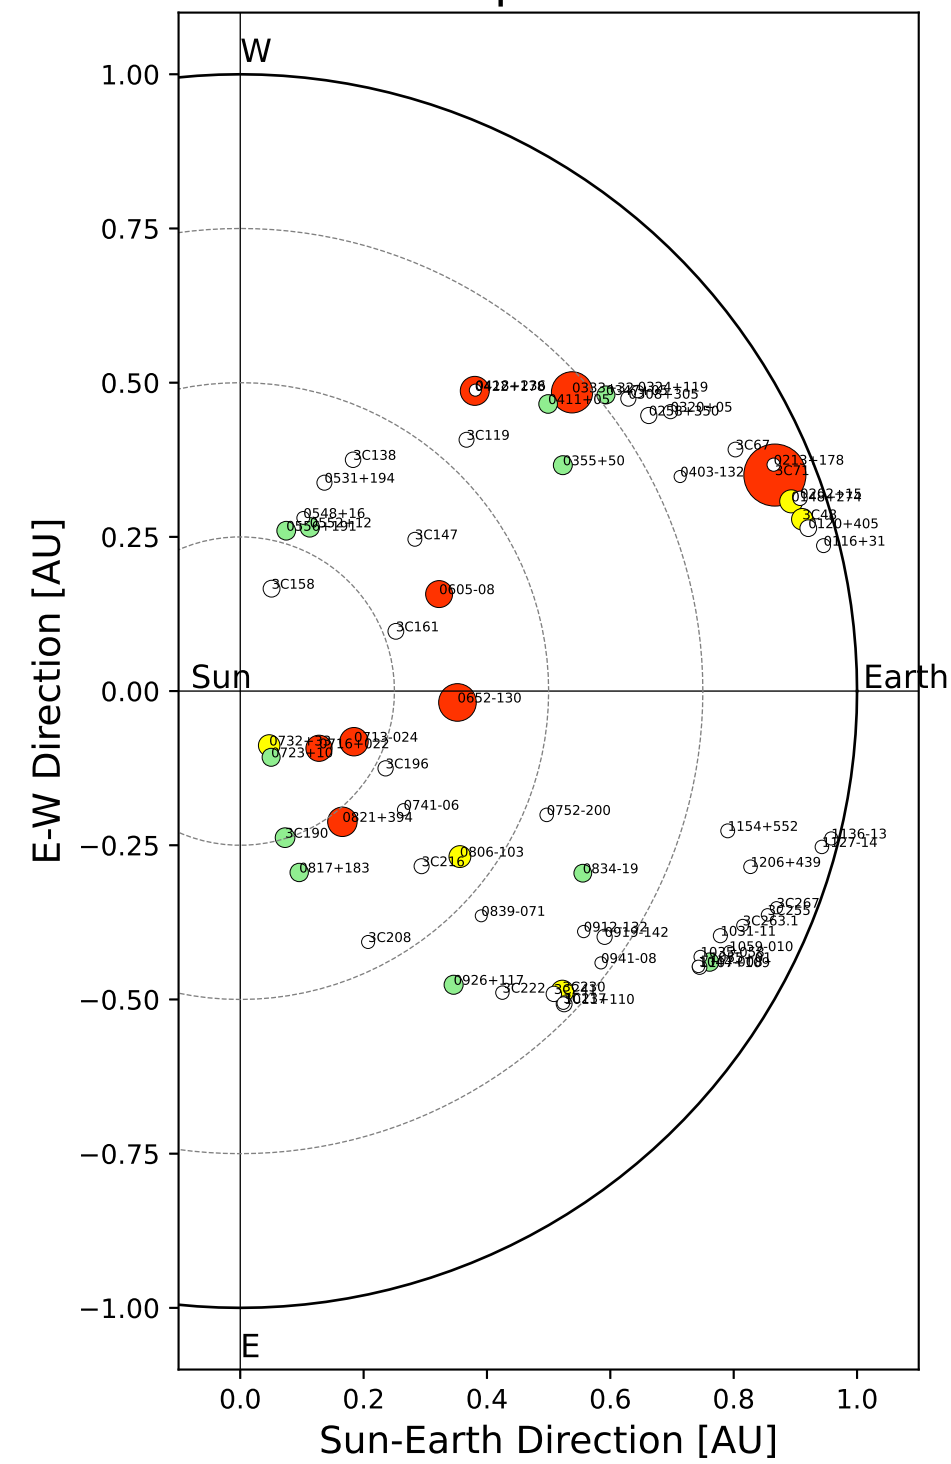

Fisheye View (2024/07/07 JST)

Top View

Side View