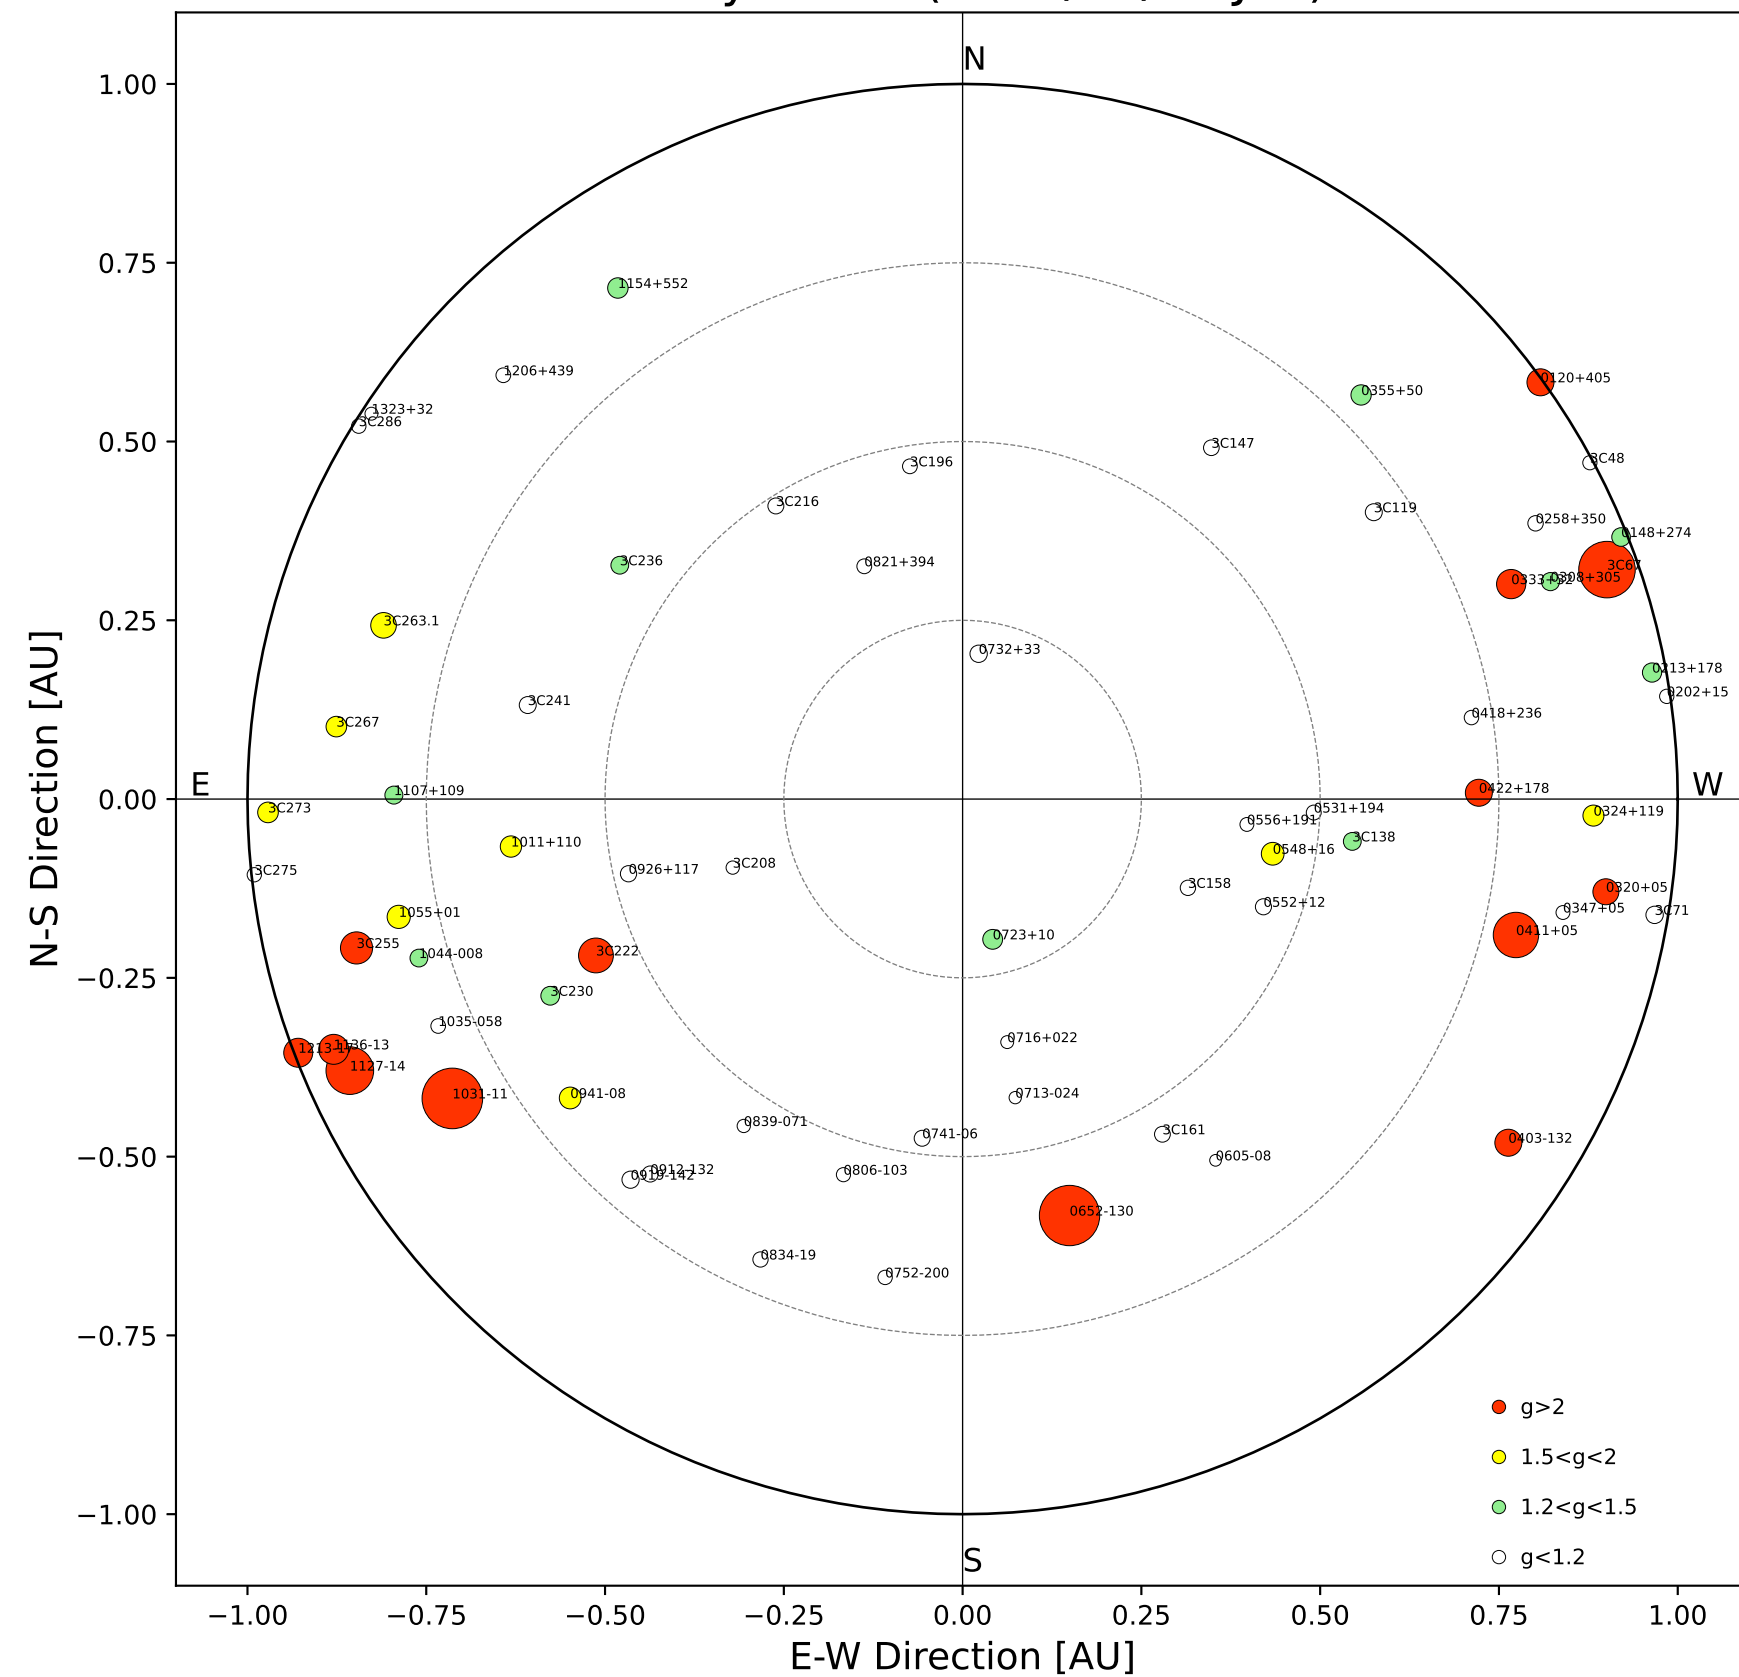

Fisheye View (2024/07/15 JST)

Top View

Side View