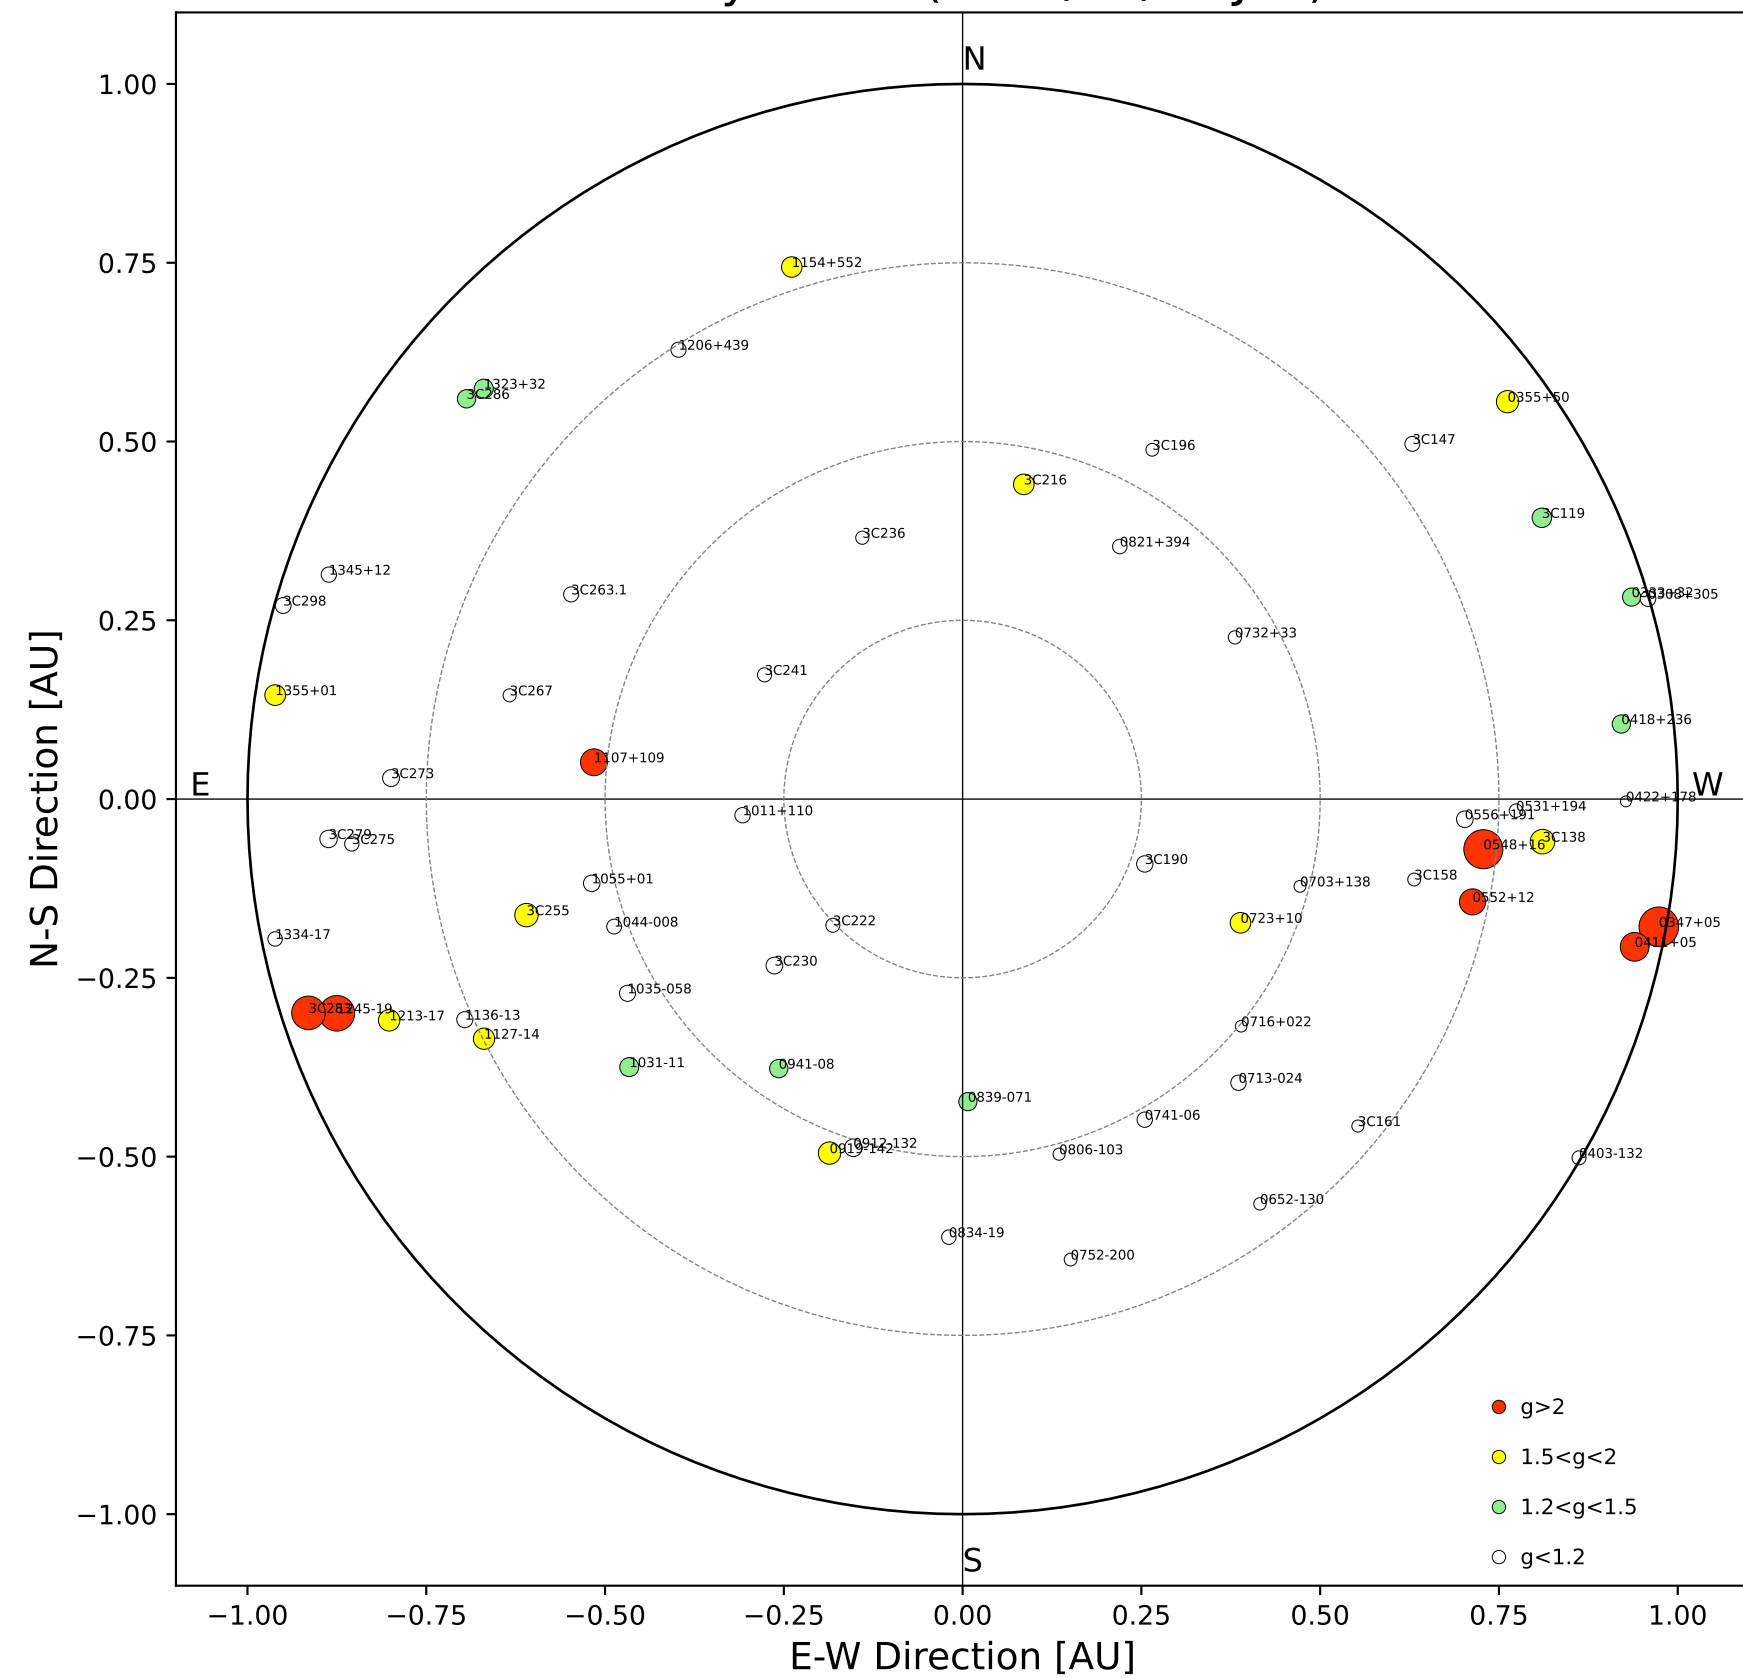

Fisheye View (2024/08/06 JST)

Top View

Side View