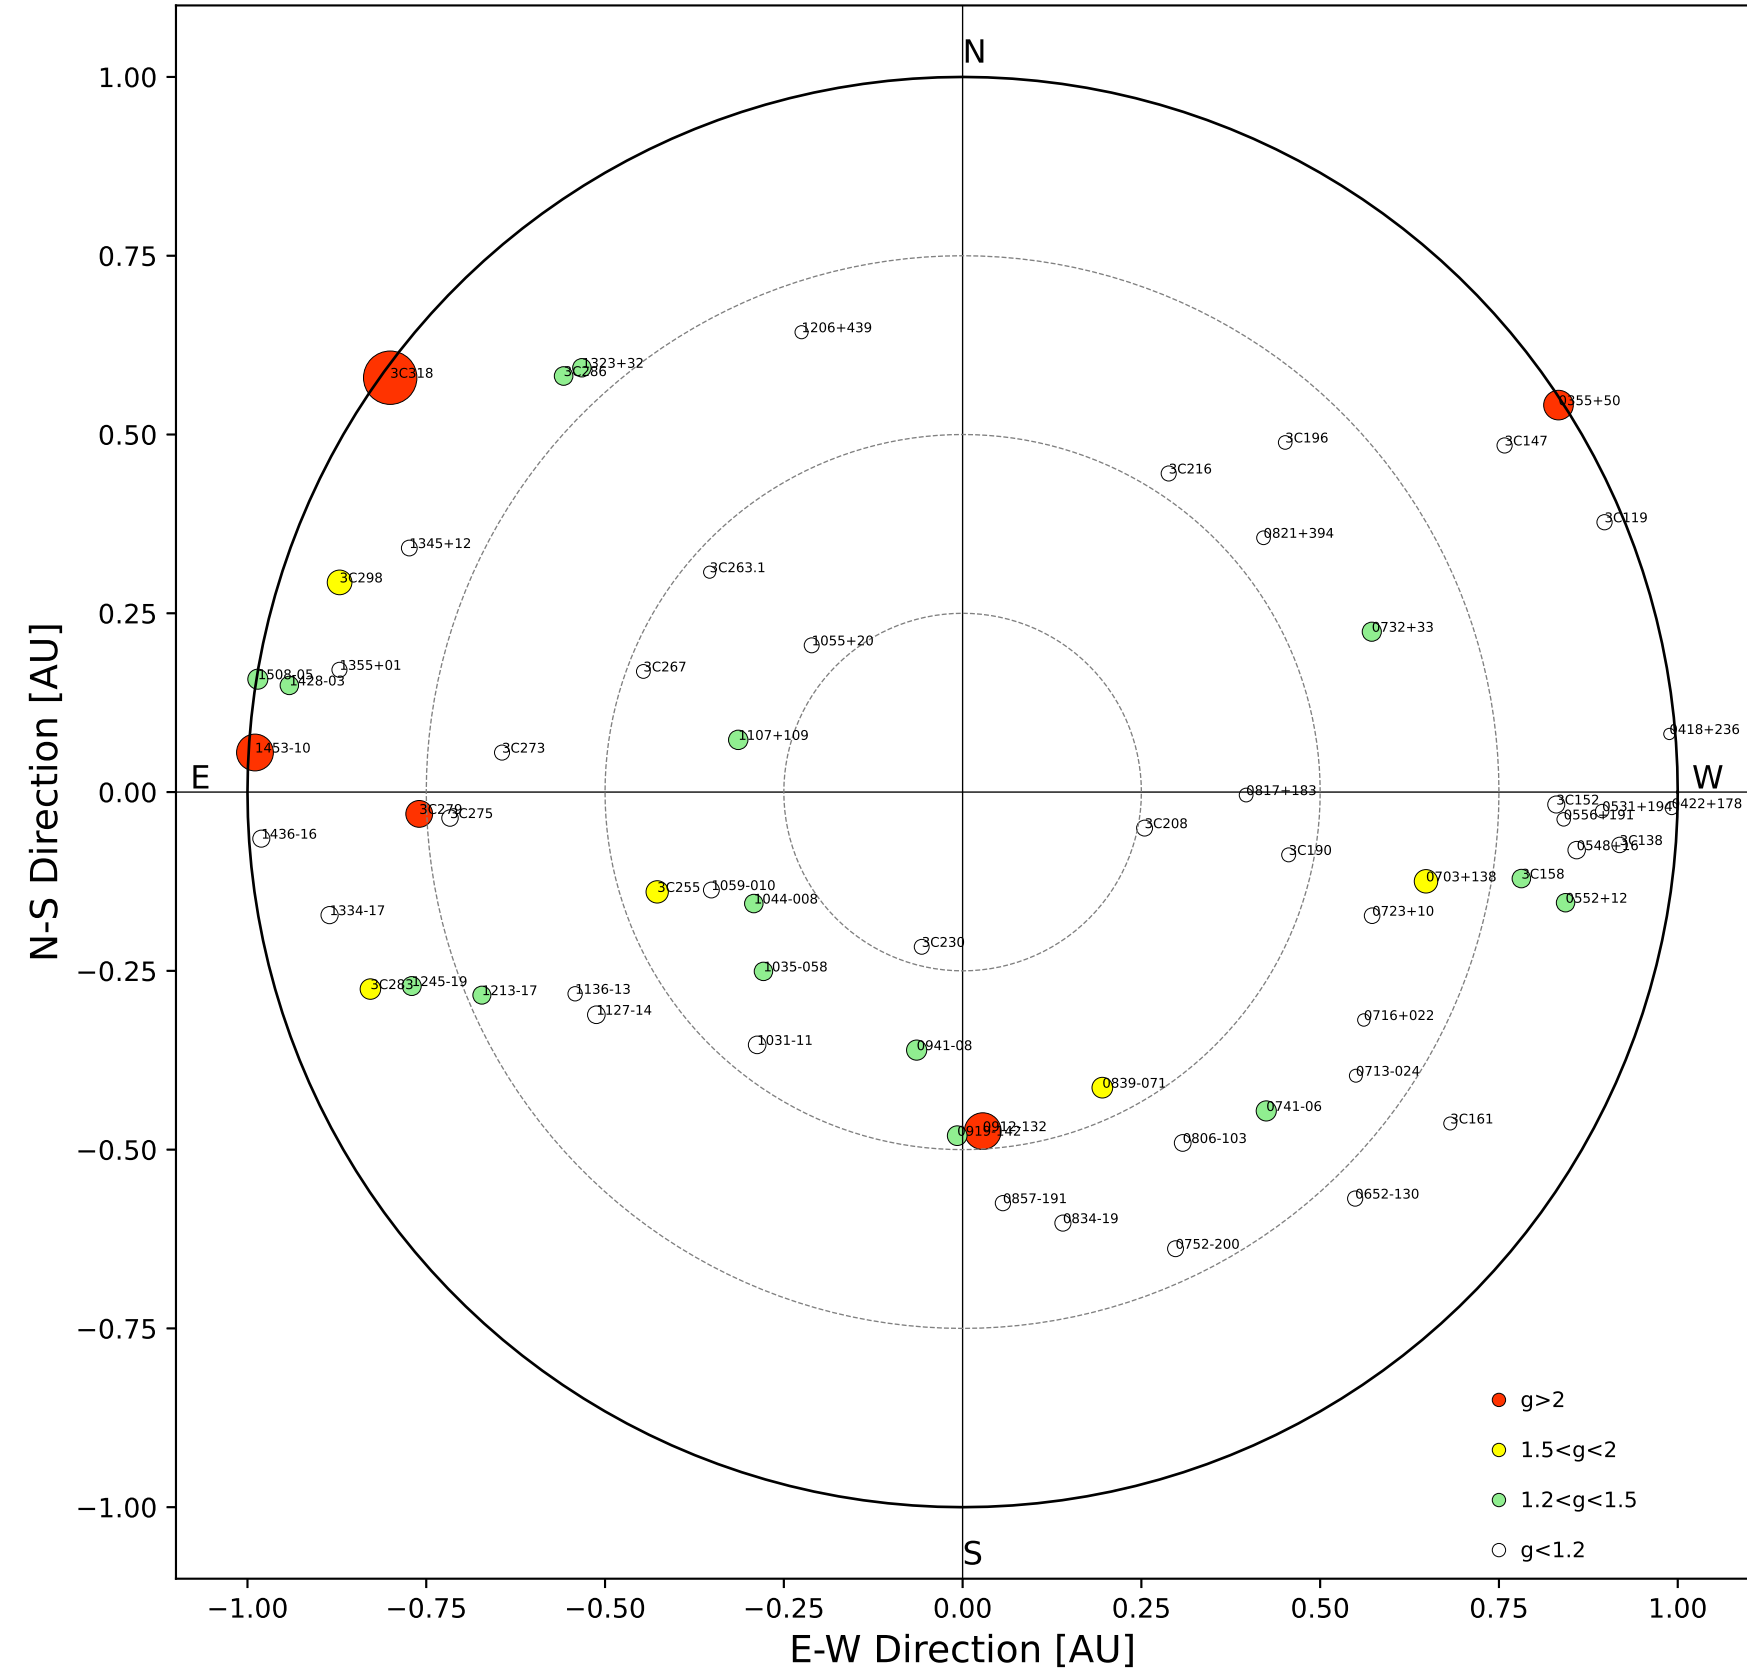

Fisheye View (2024/08/19 JST)

Top View

Side View