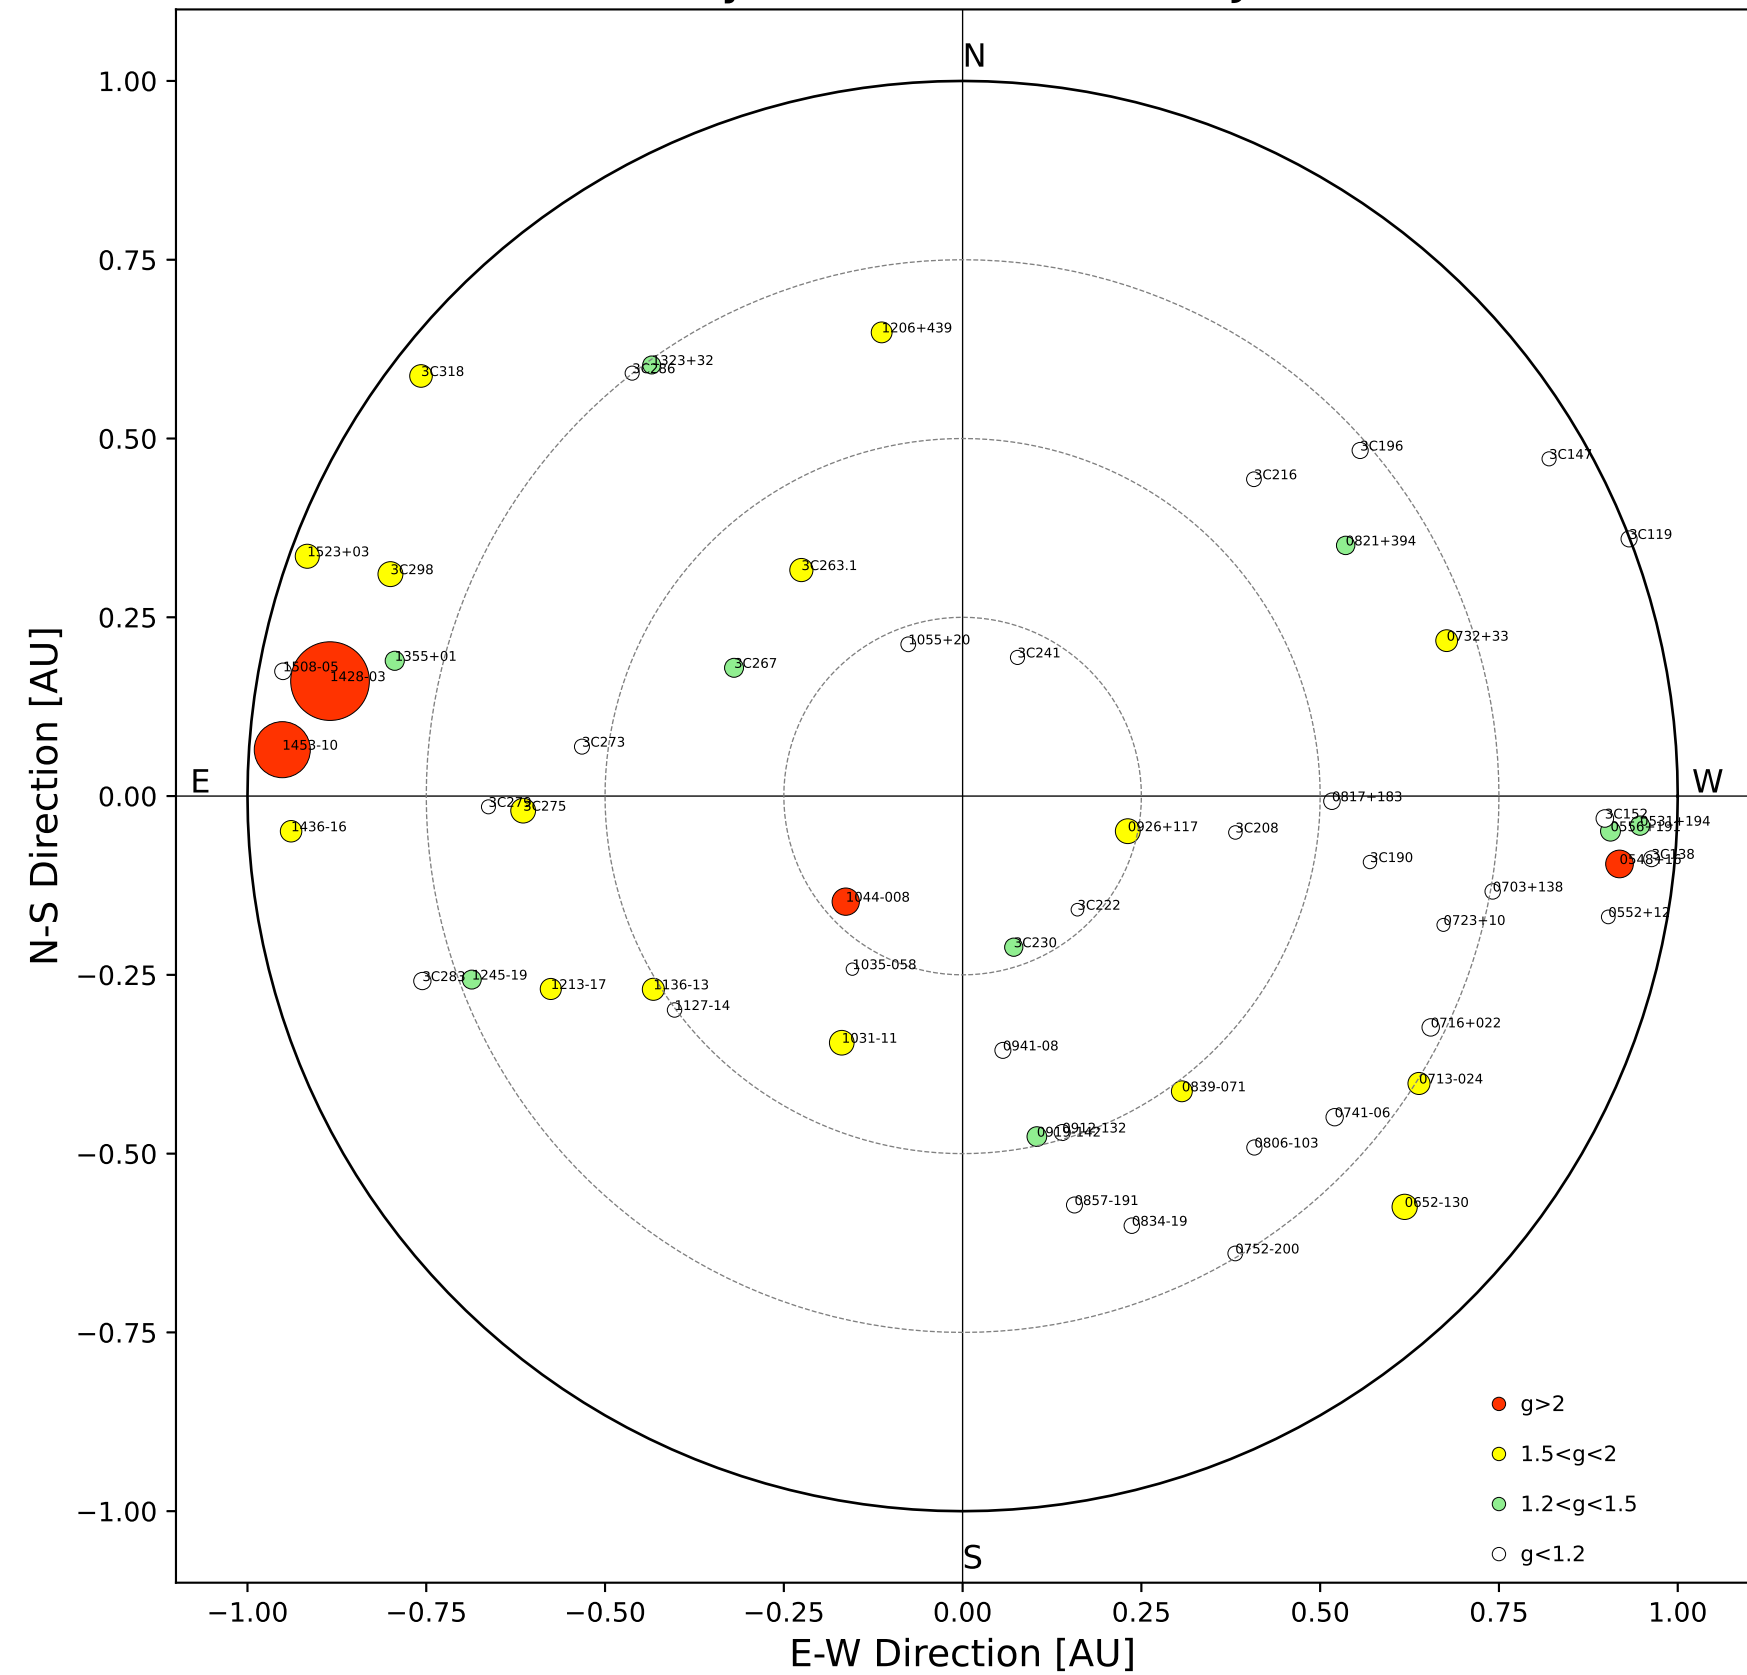

Fisheye View (2024/08/27 JST)

Top View

Side View