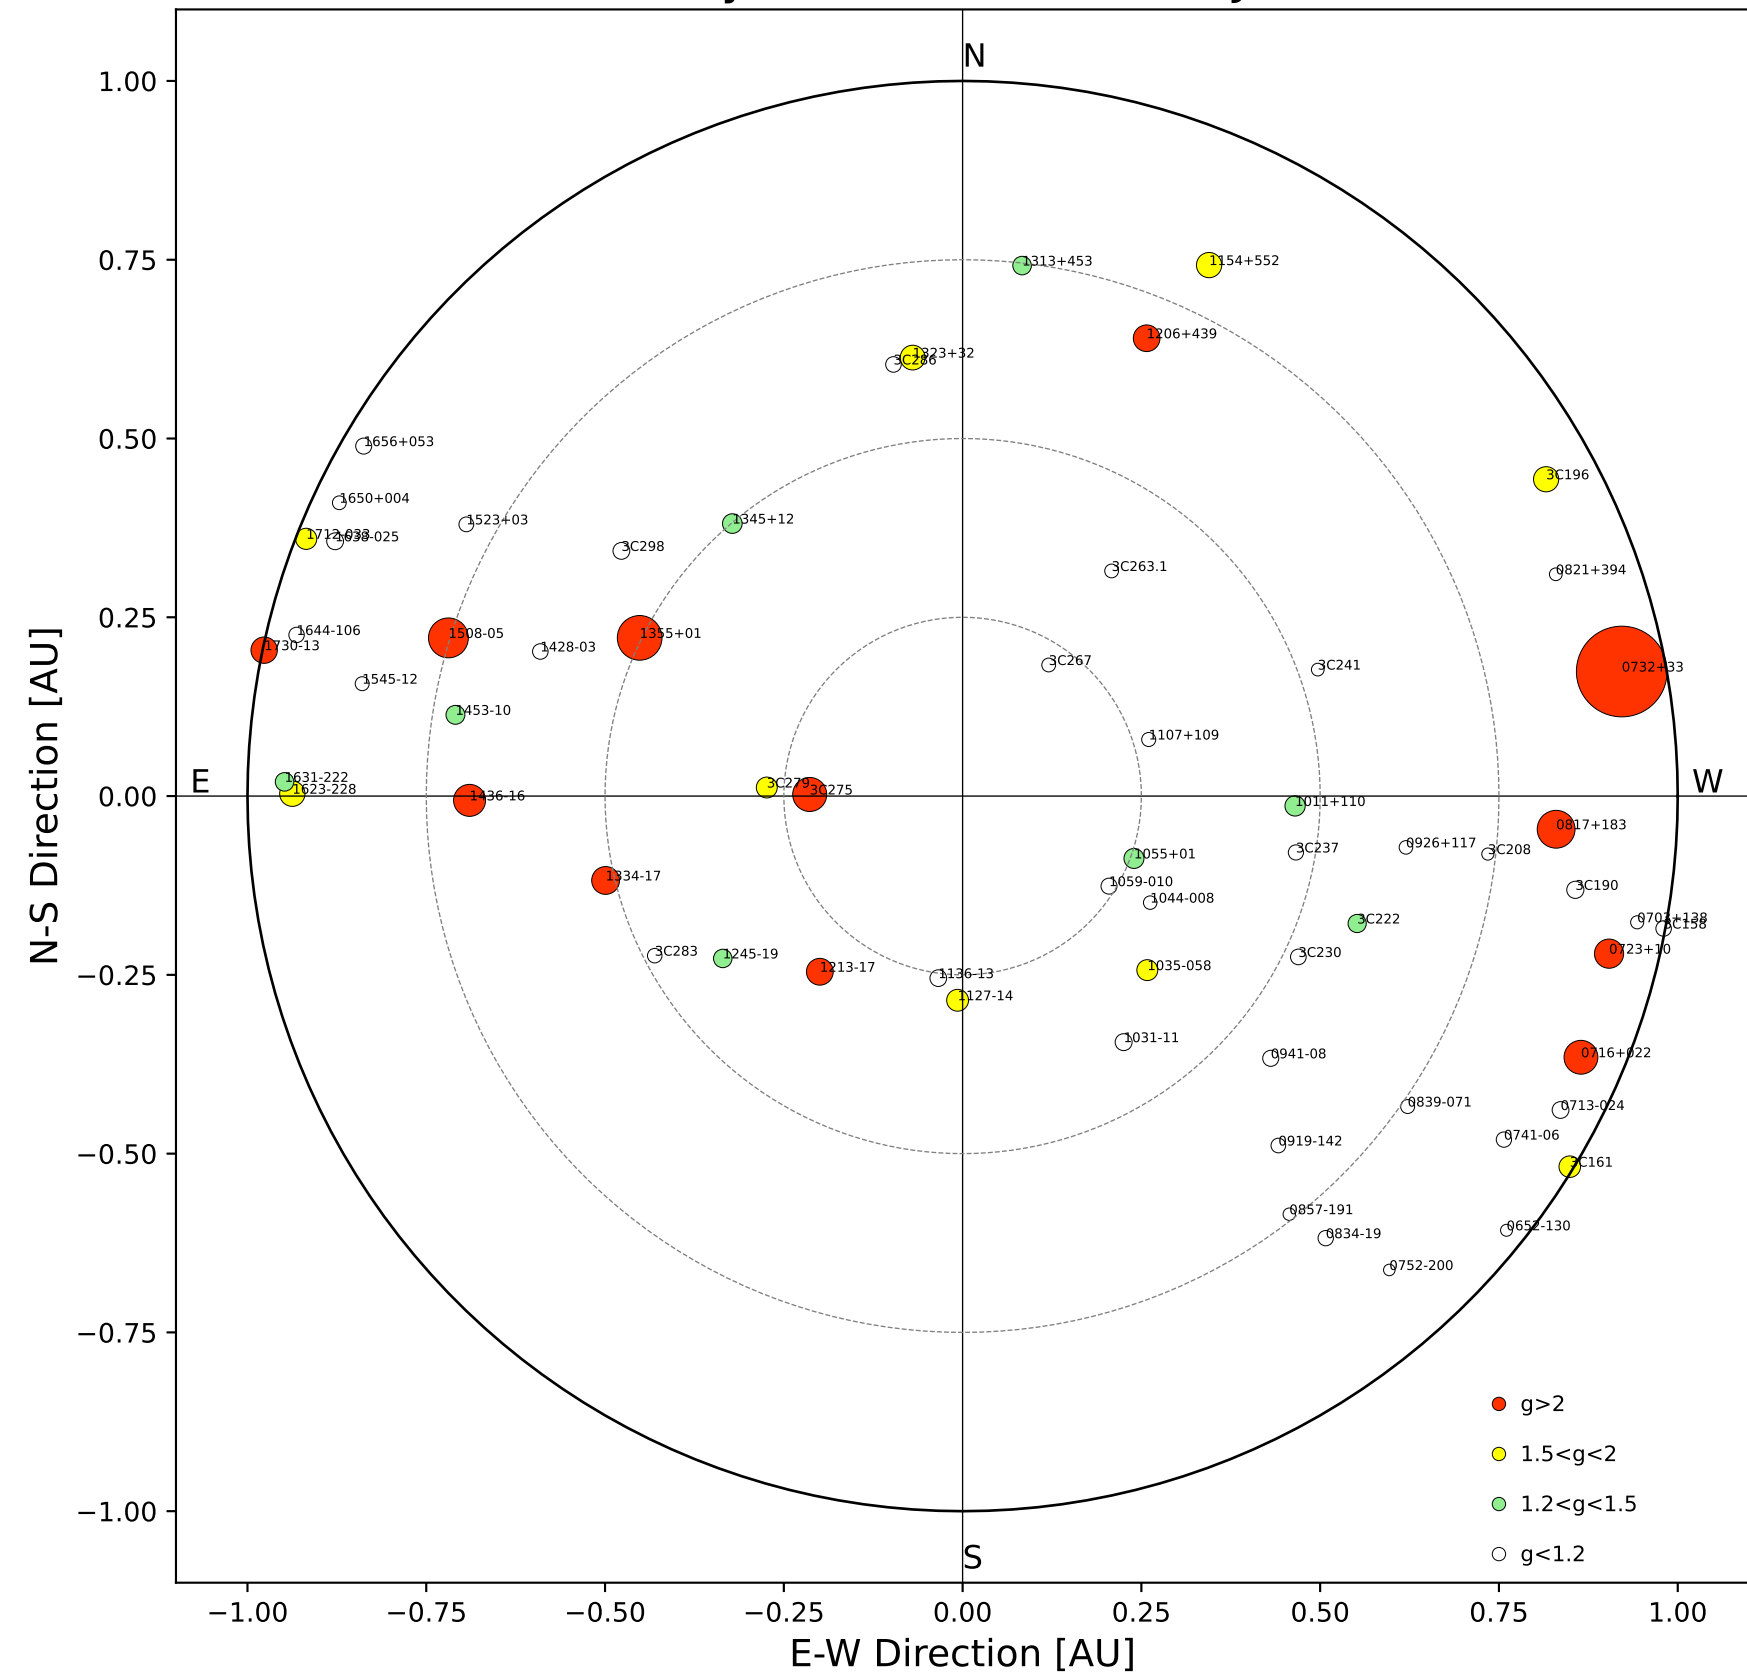

Fisheye View (2024/09/22 JST)

Top View

Side View