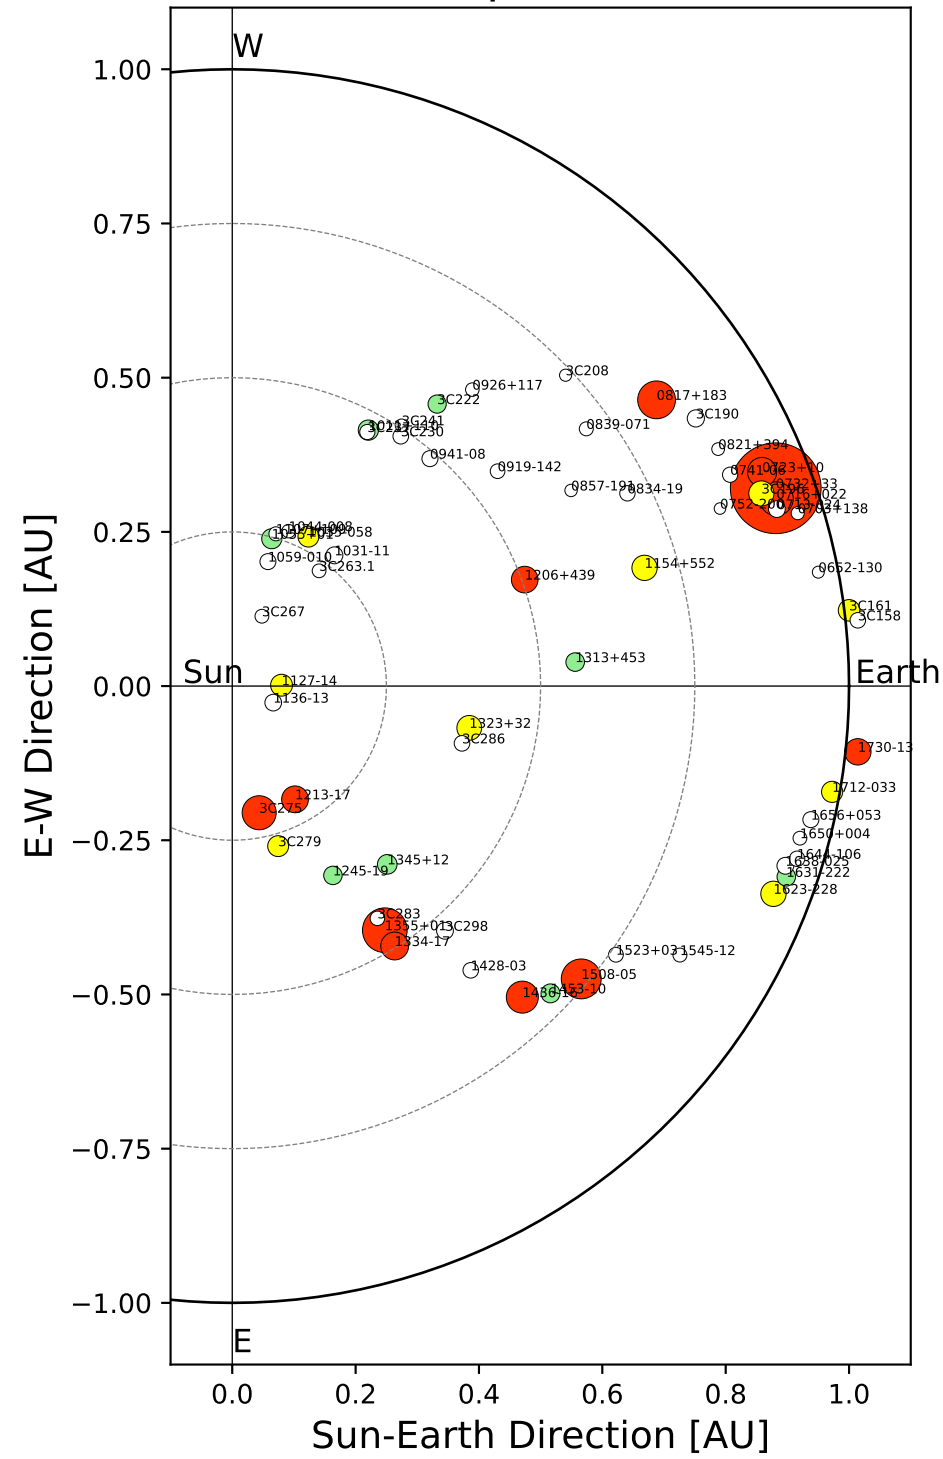

Fisheye View (2024/09/22 JST)

Top View

Side View