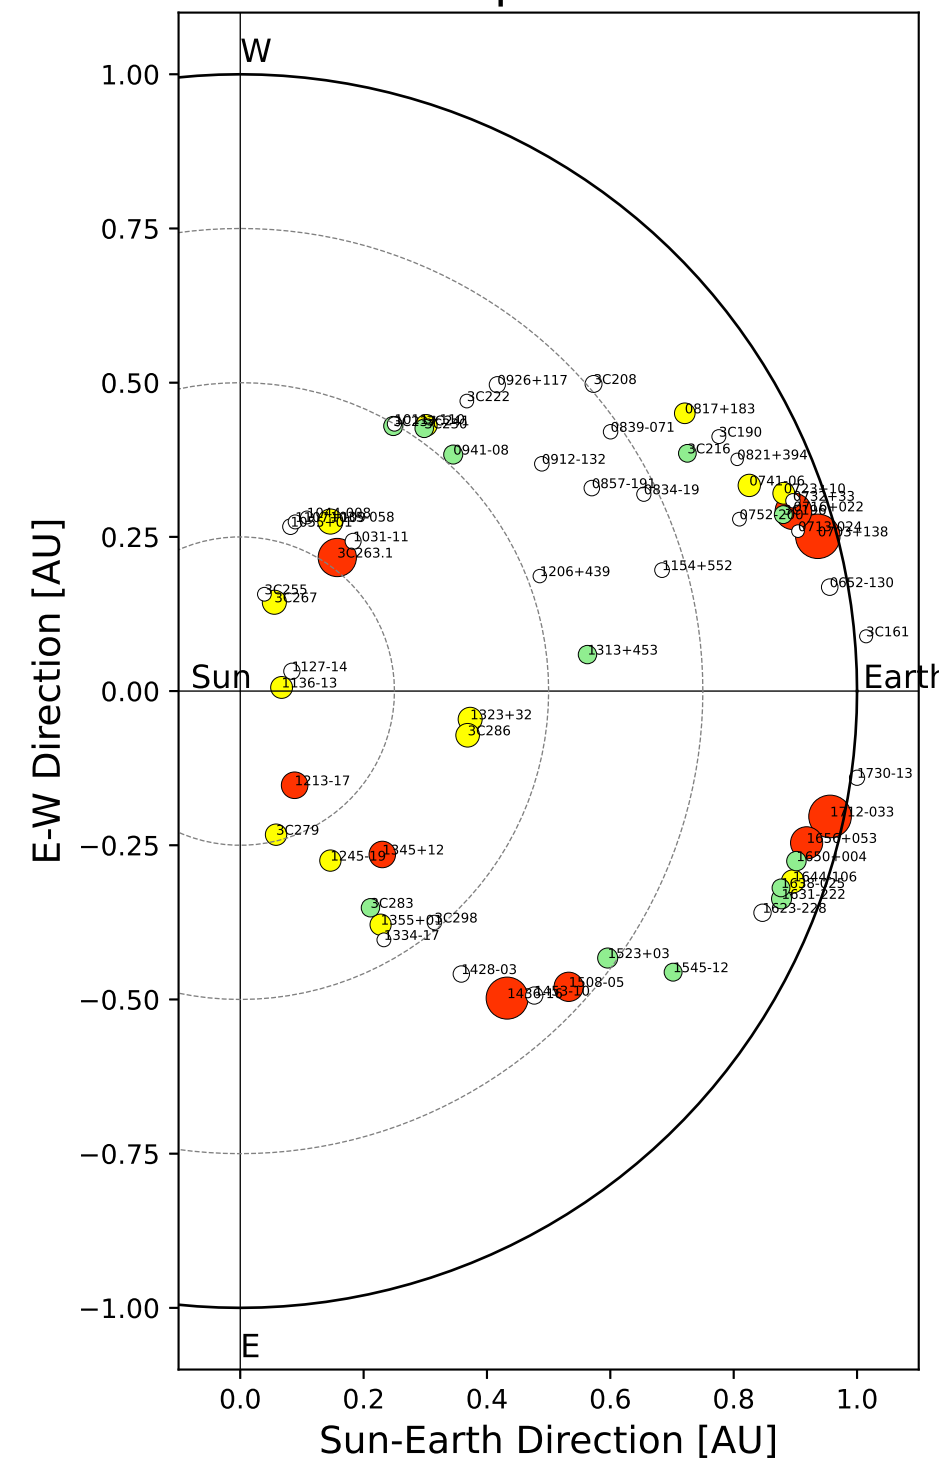

Fisheye View (2024/09/24 JST)

Top View

Side View