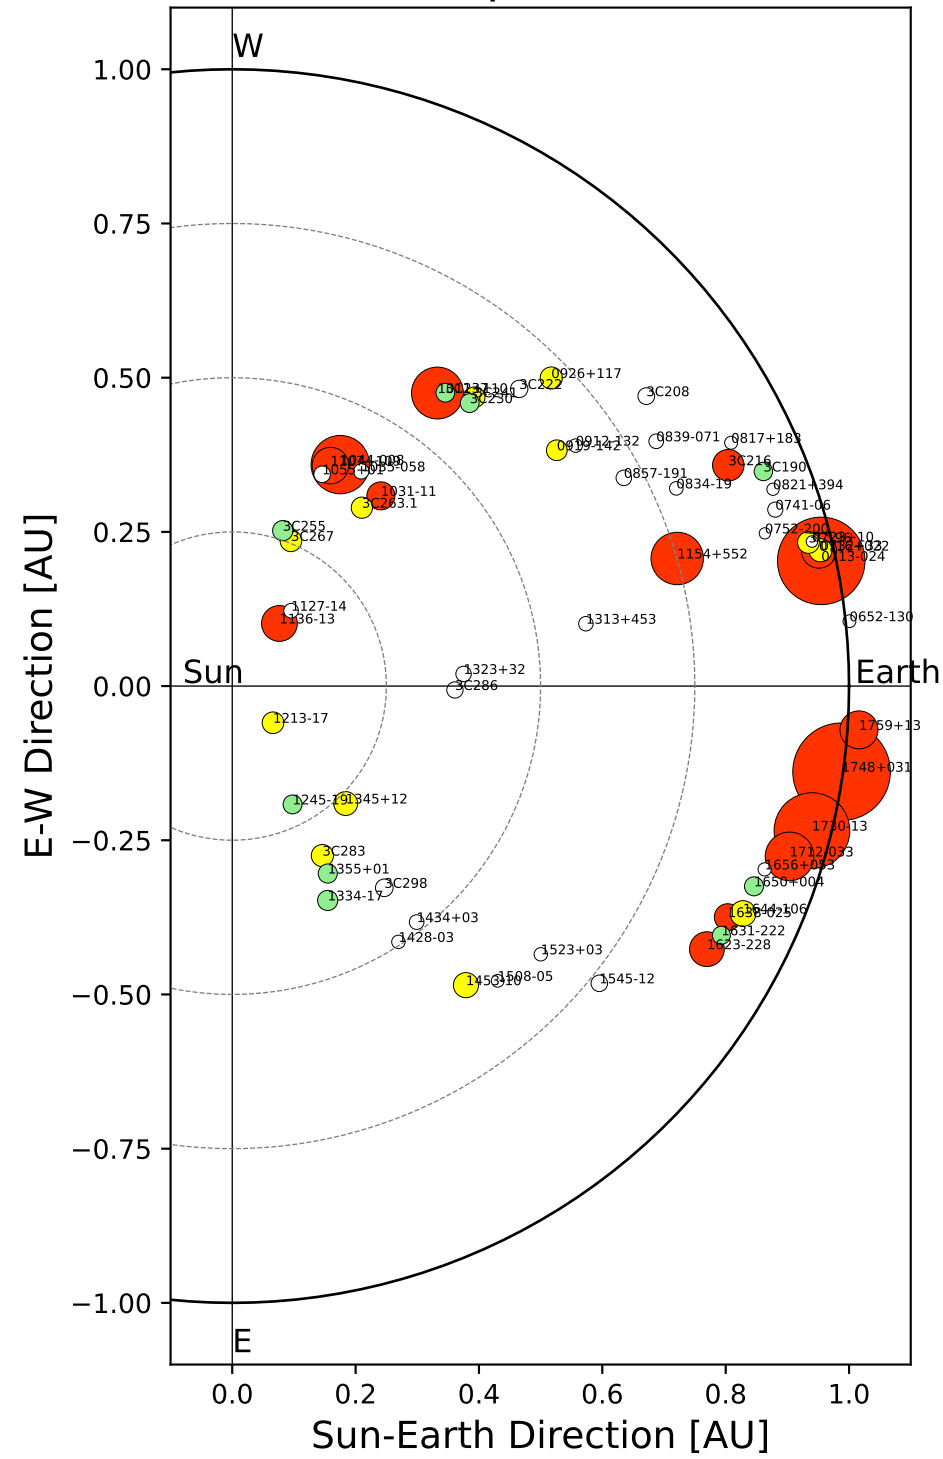

Fisheye View (2024/09/30 JST)

Top View

Side View