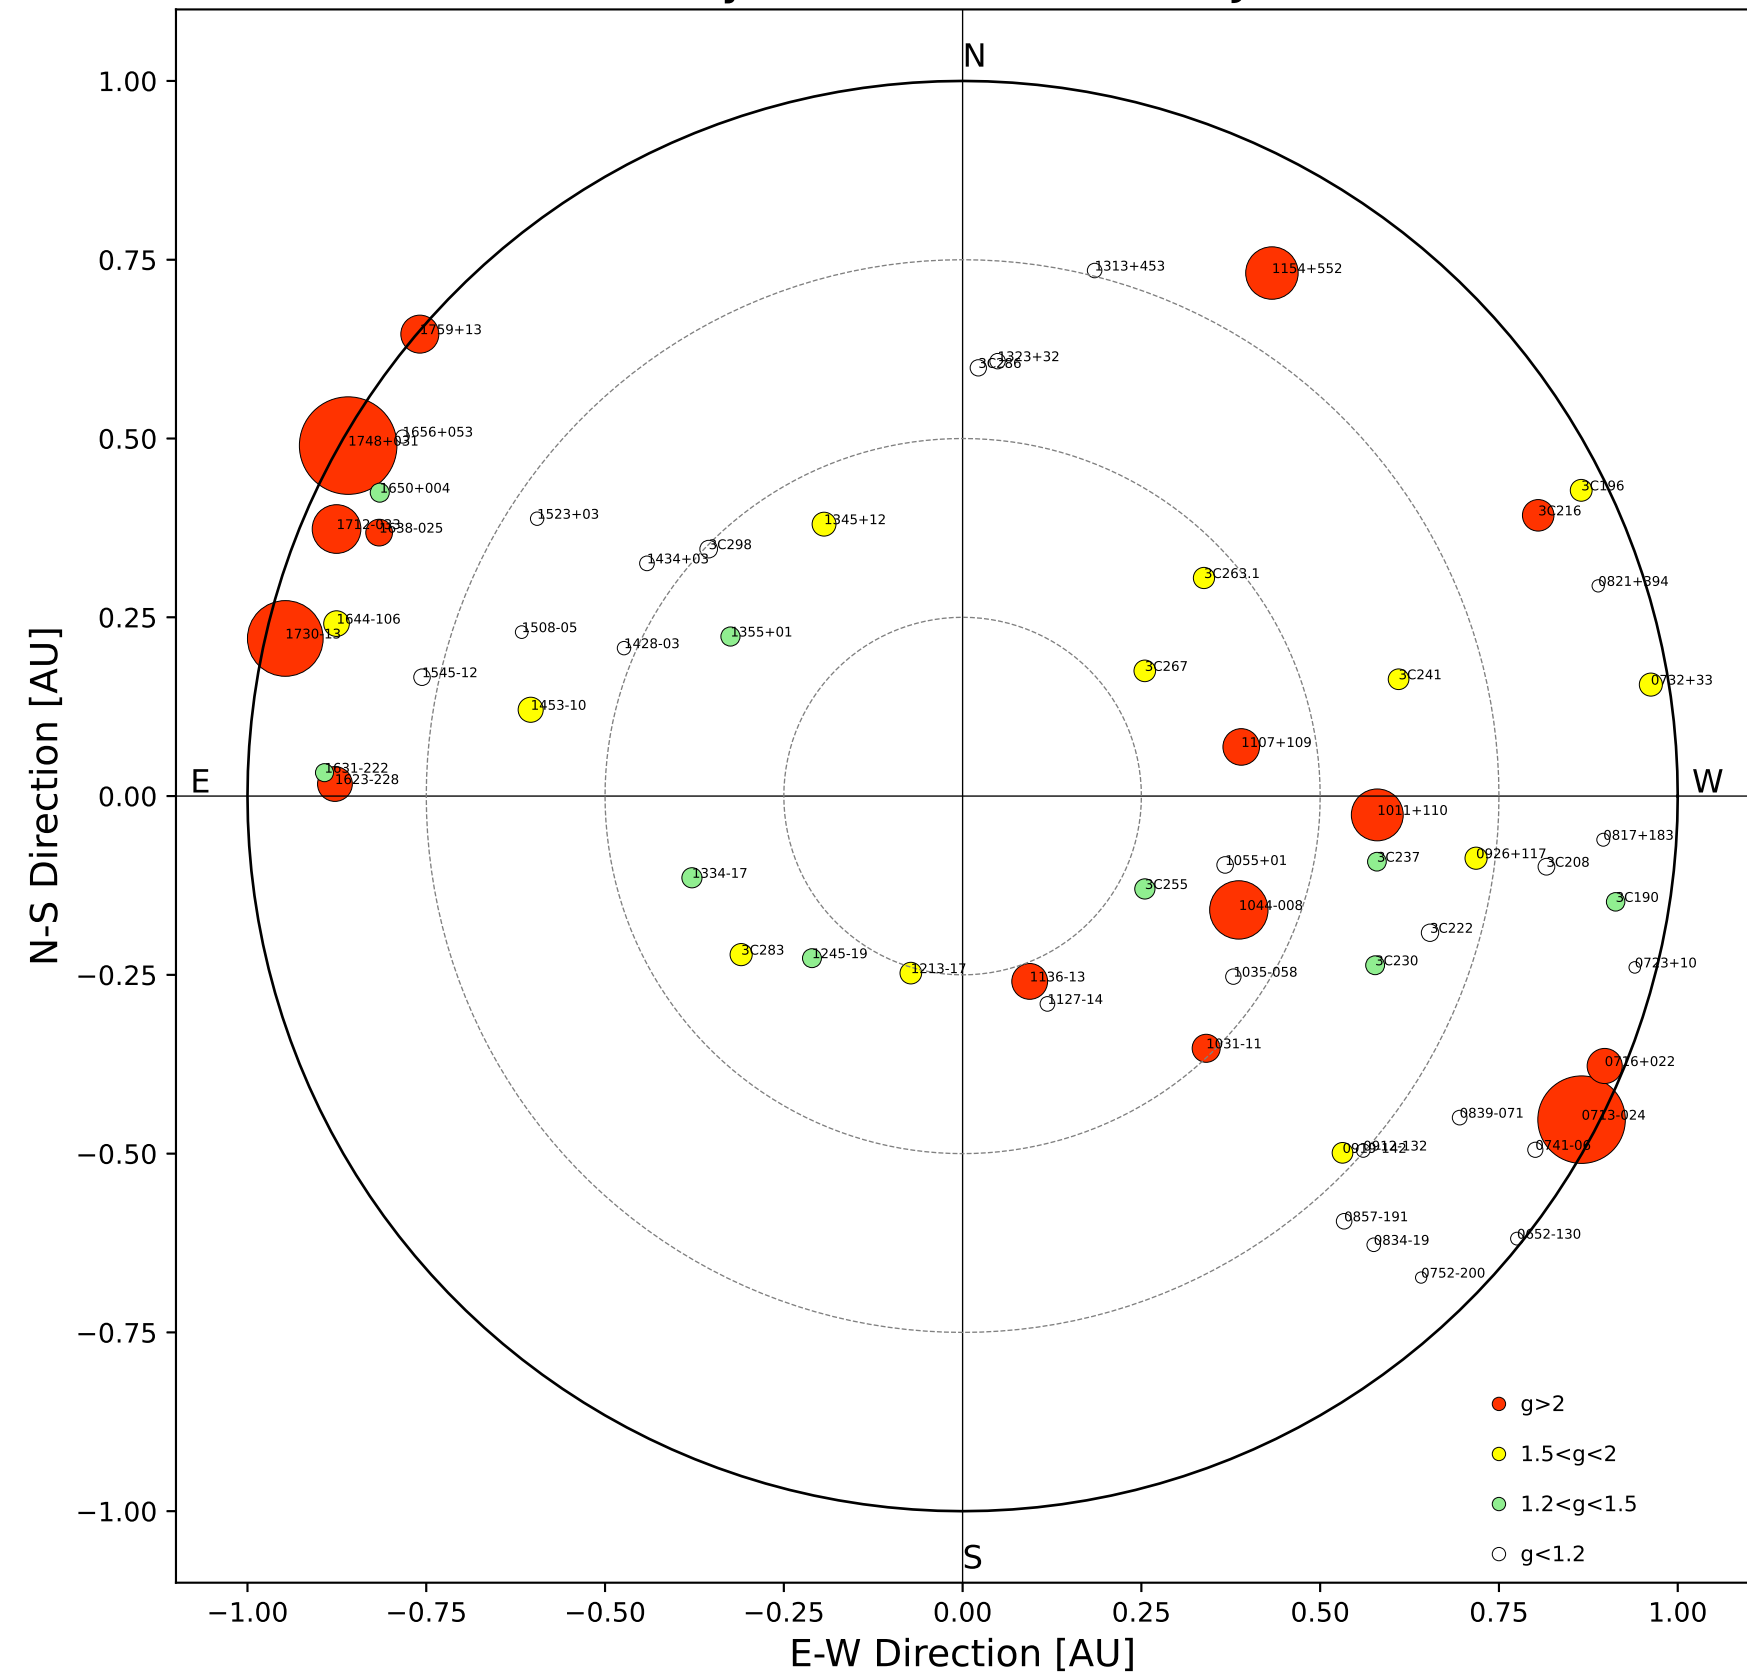

Fisheye View (2024/09/30 JST)

Top View

Side View