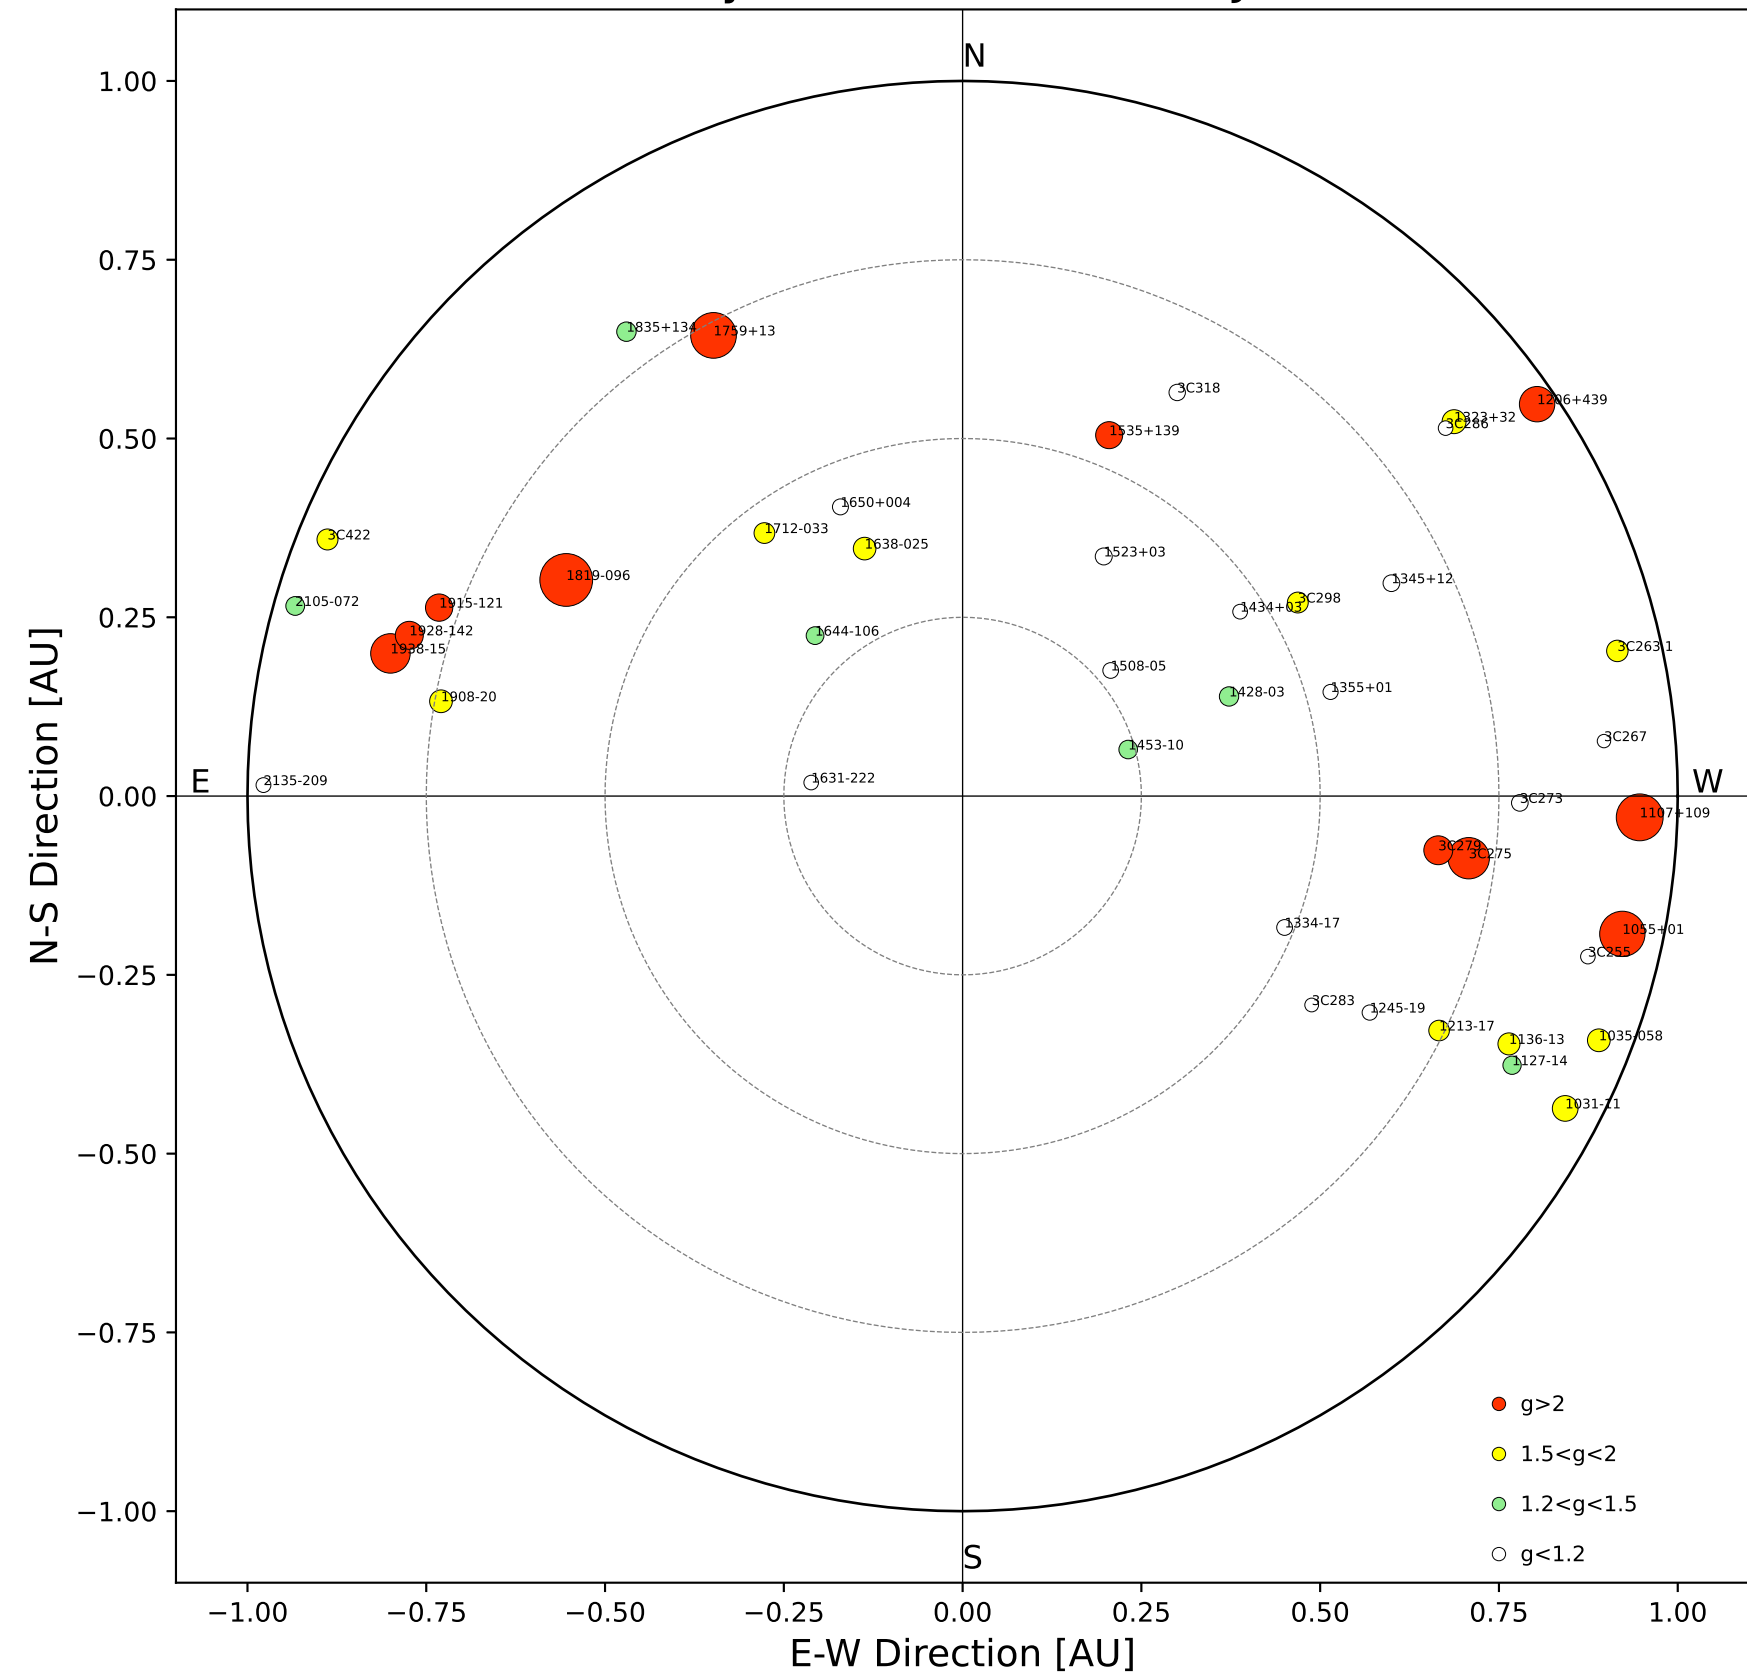

Fisheye View (2024/11/20 JST)

Top View

Side View