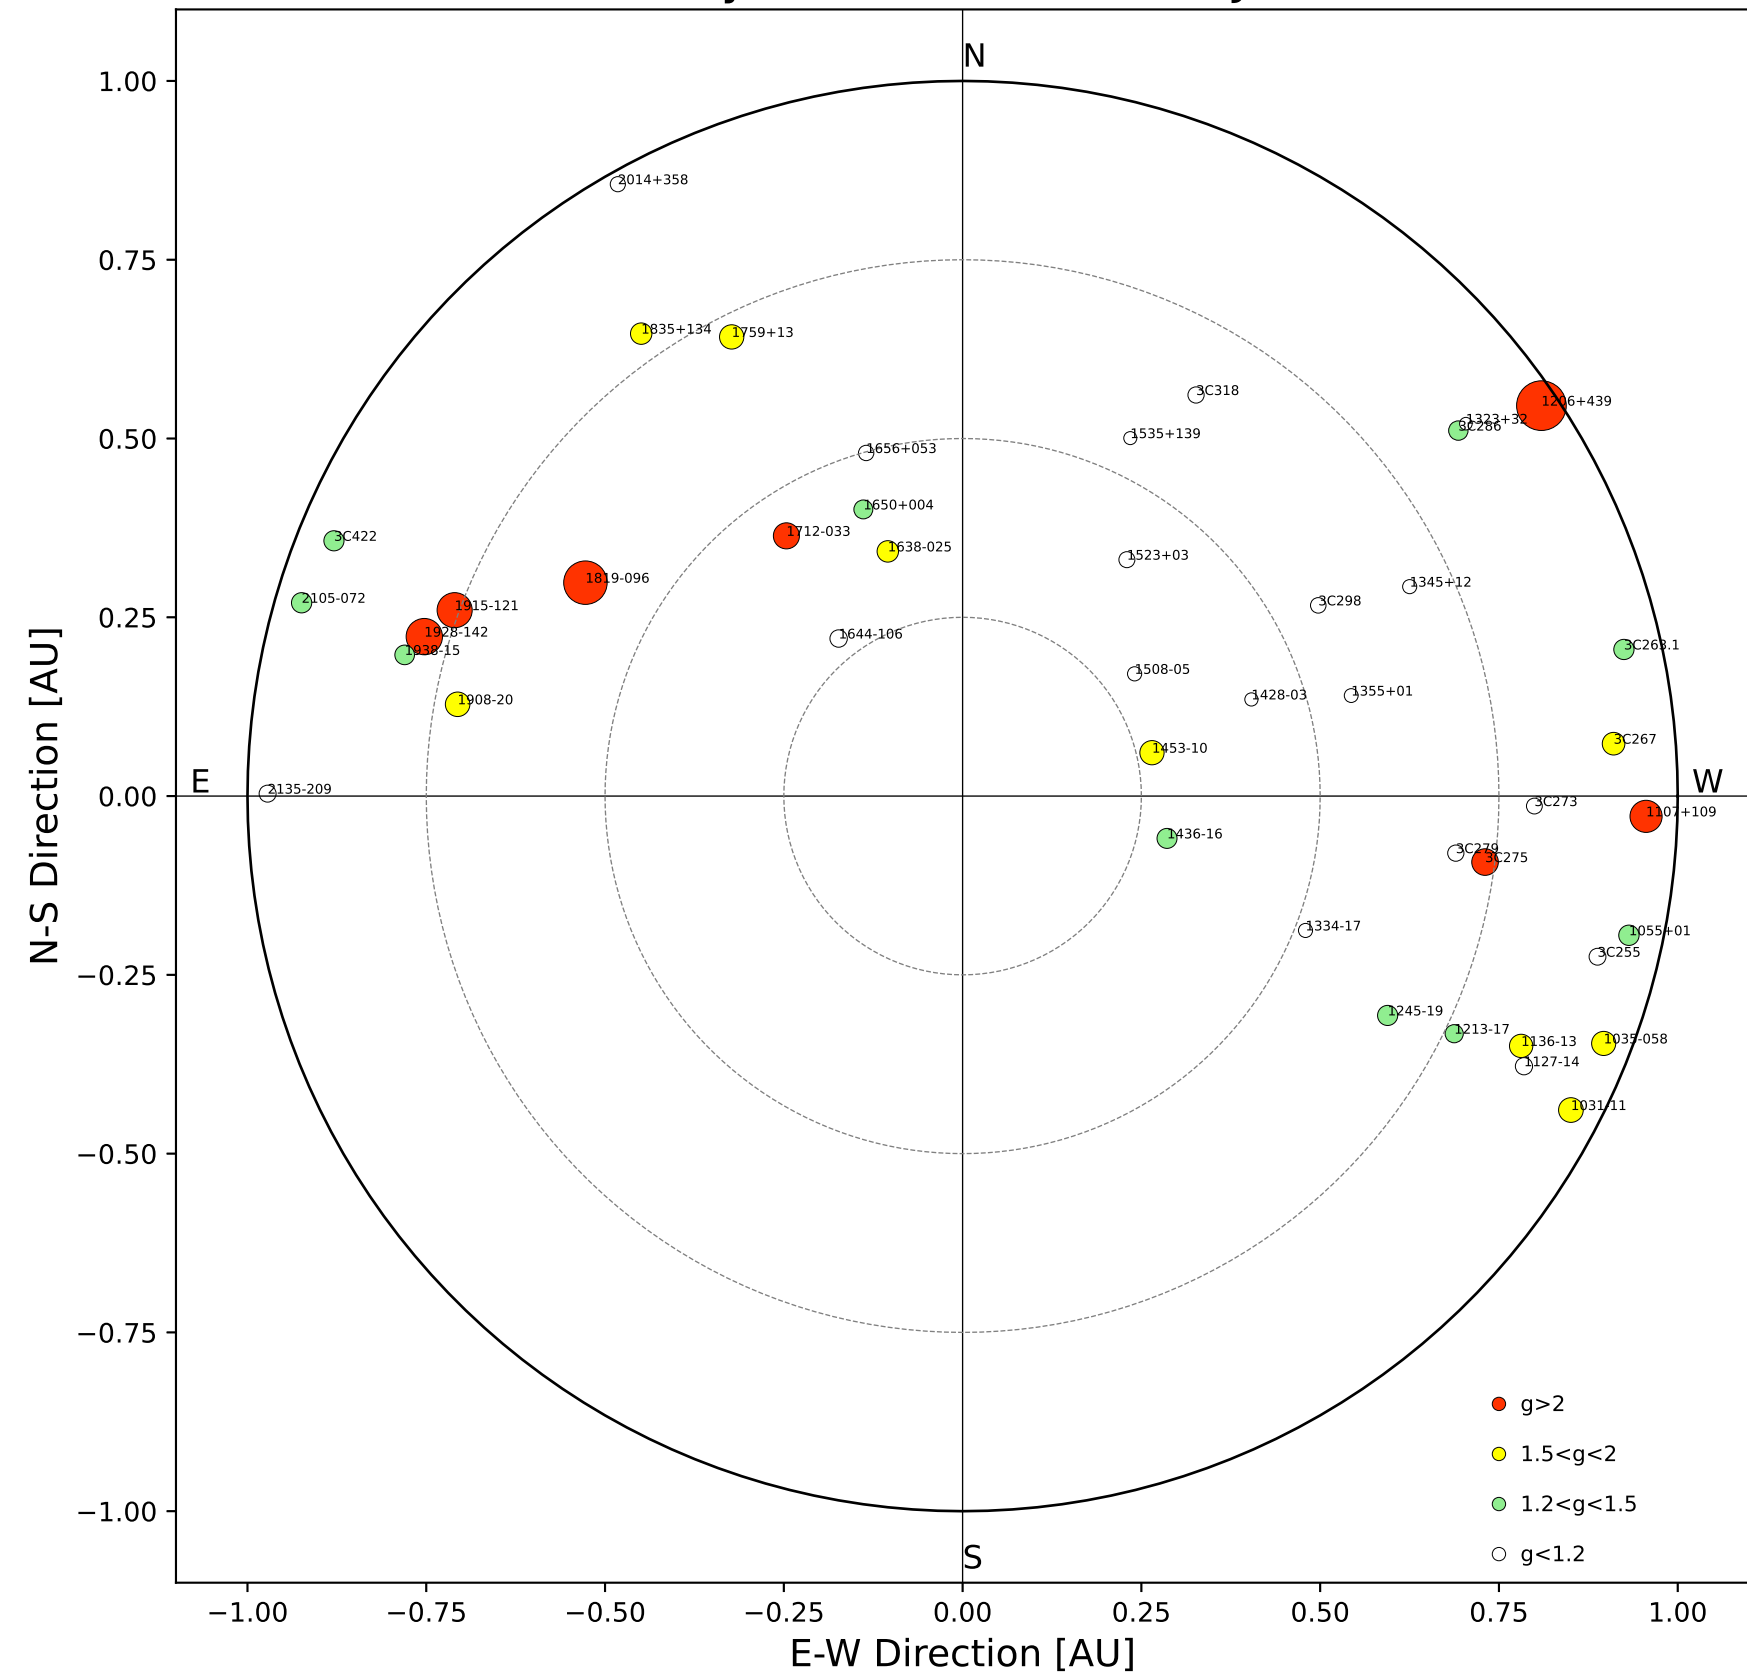

Fisheye View (2024/11/22 JST)

Top View

Side View