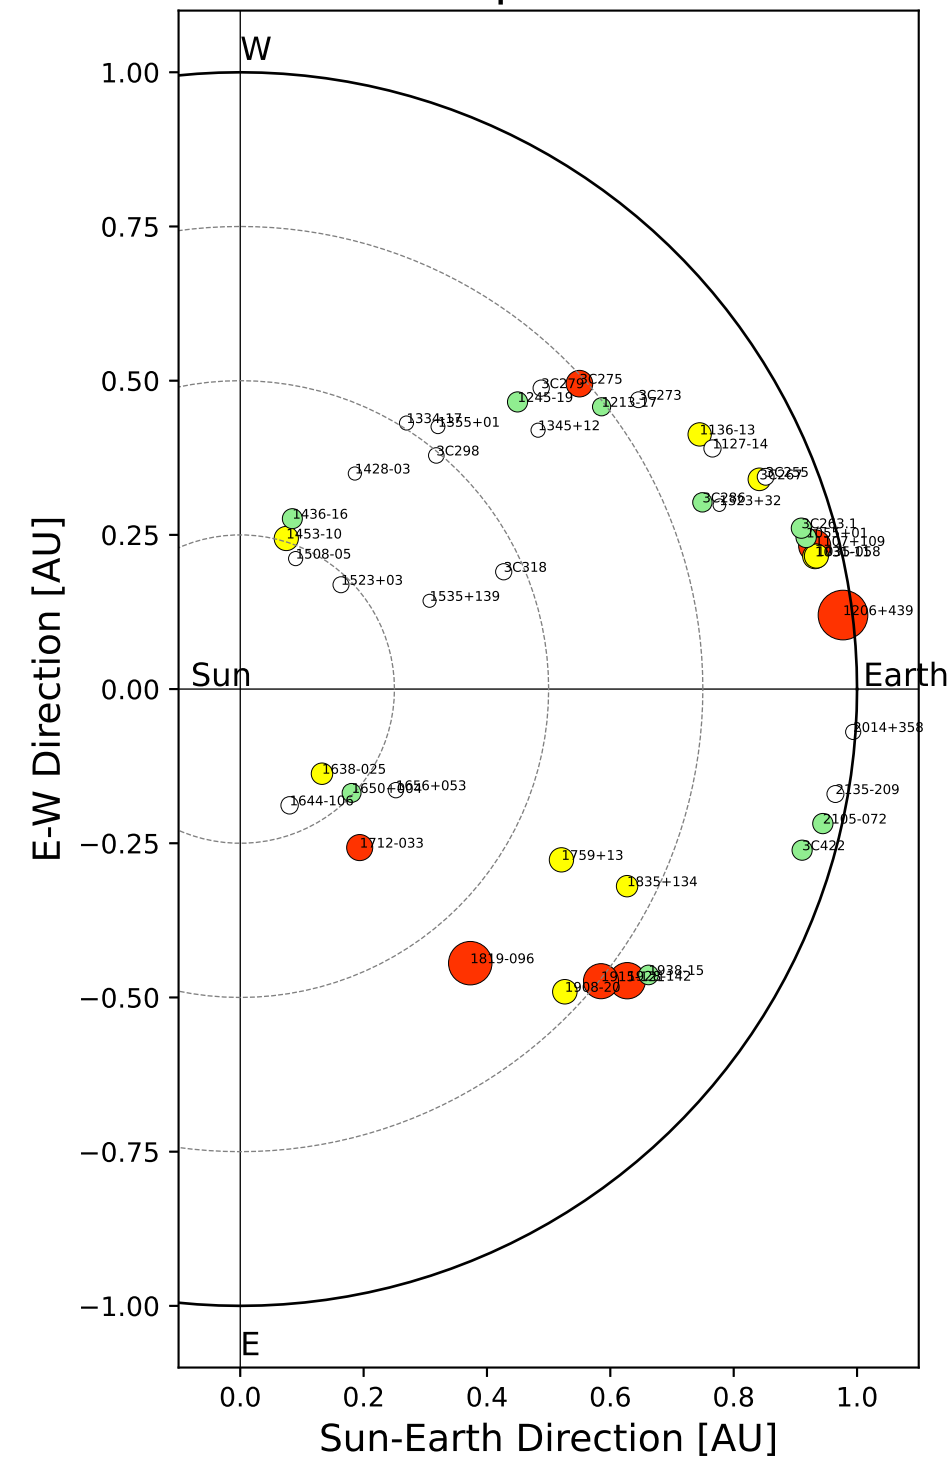

Fisheye View (2024/11/22 JST)

Top View

Side View