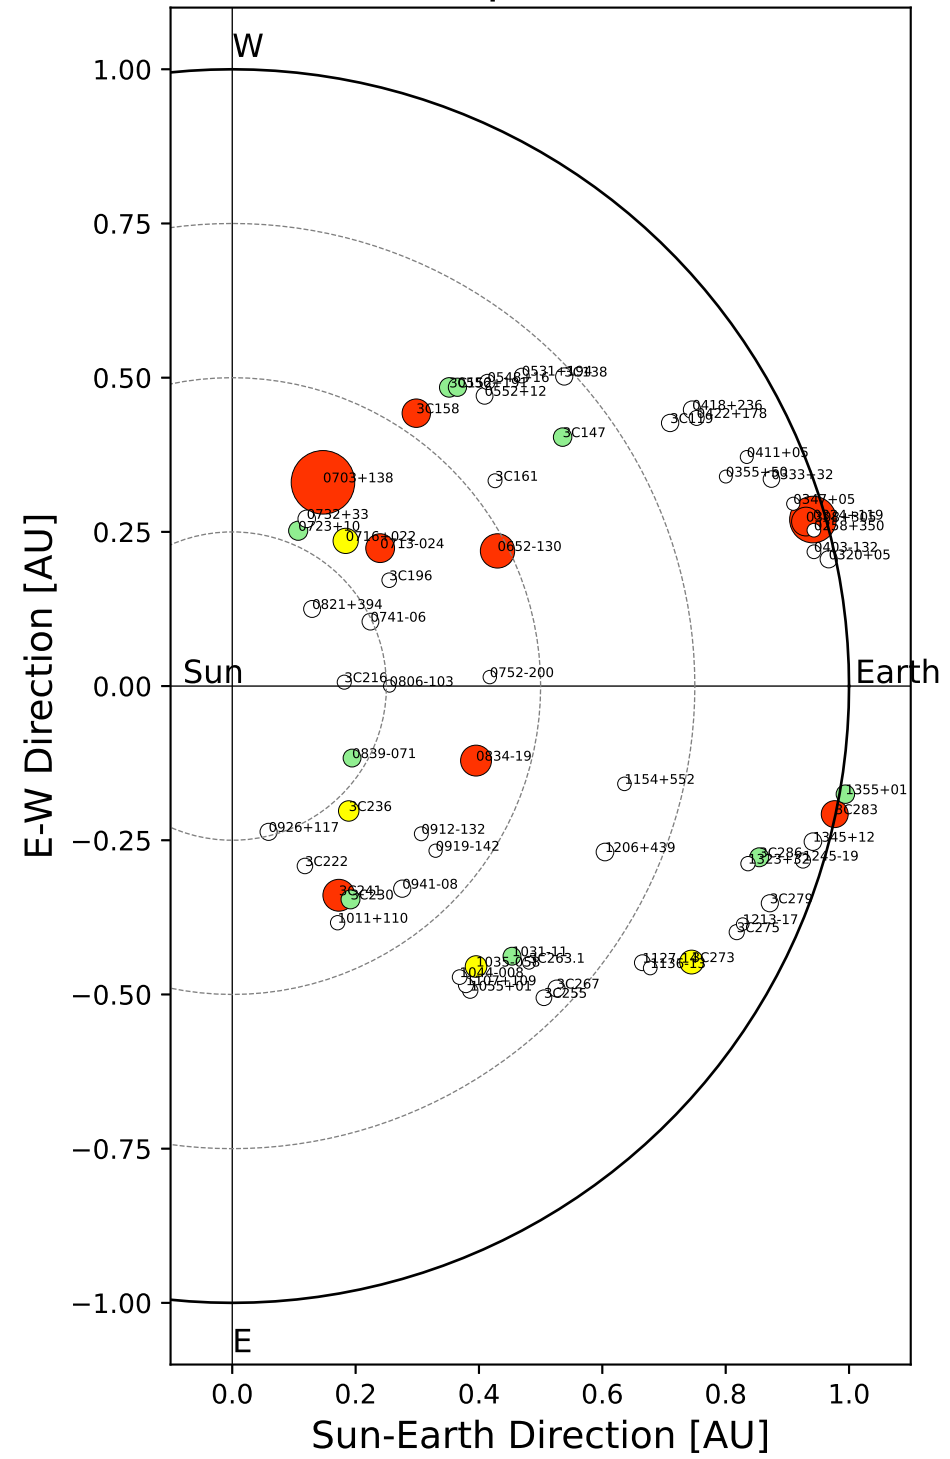

Fisheye View (2024/07/30 JST)

Top View

Side View