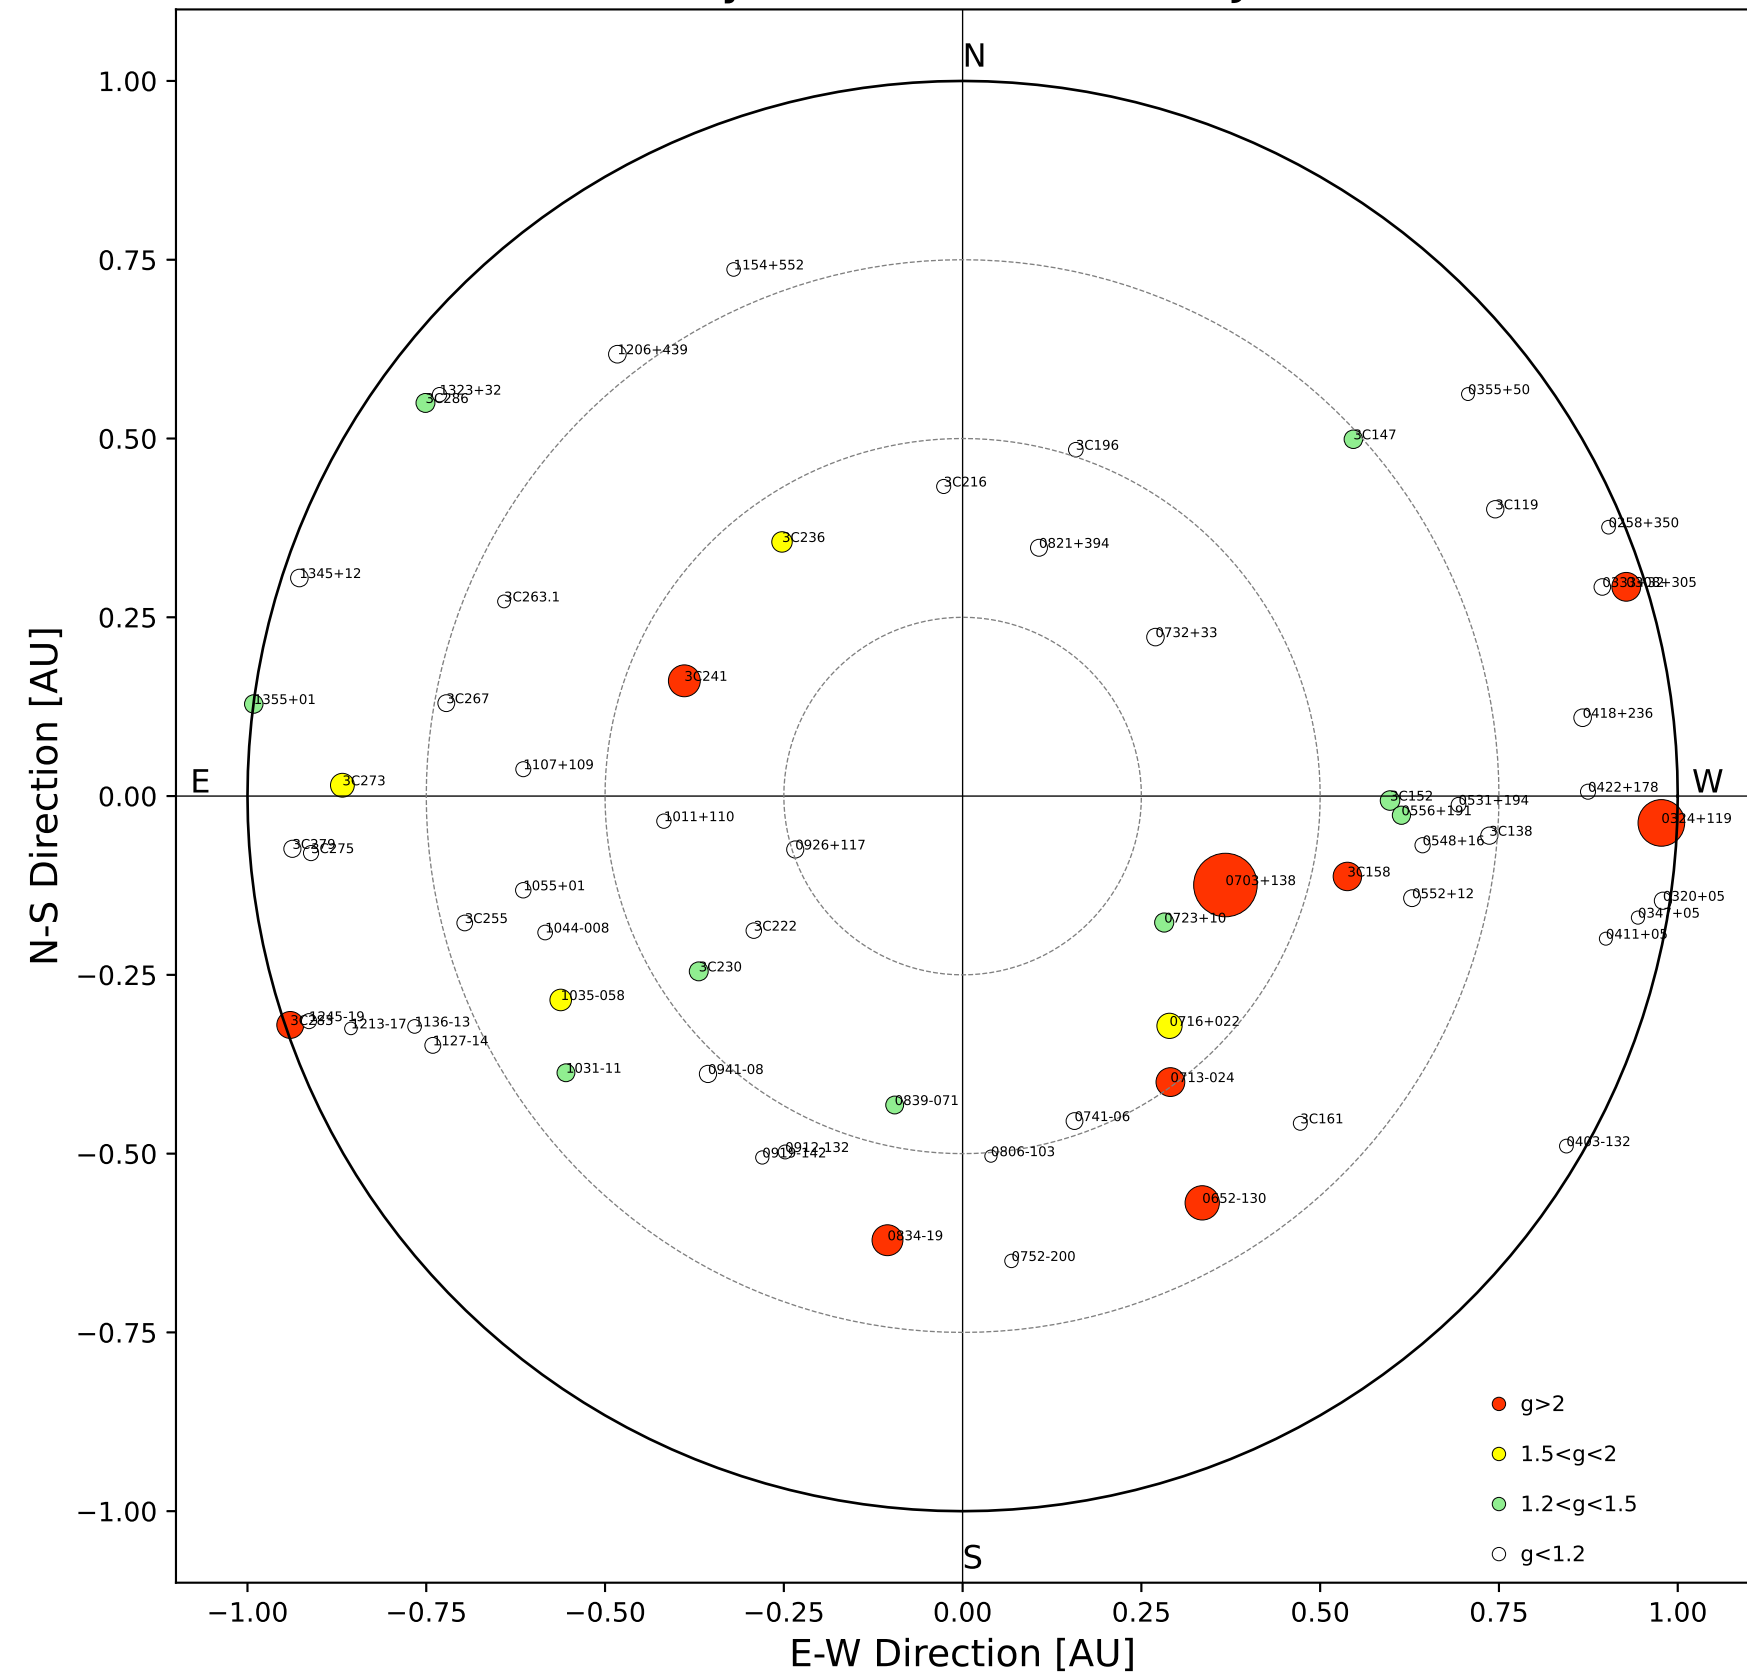

Fisheye View (2024/07/30 JST)

Top View

Side View