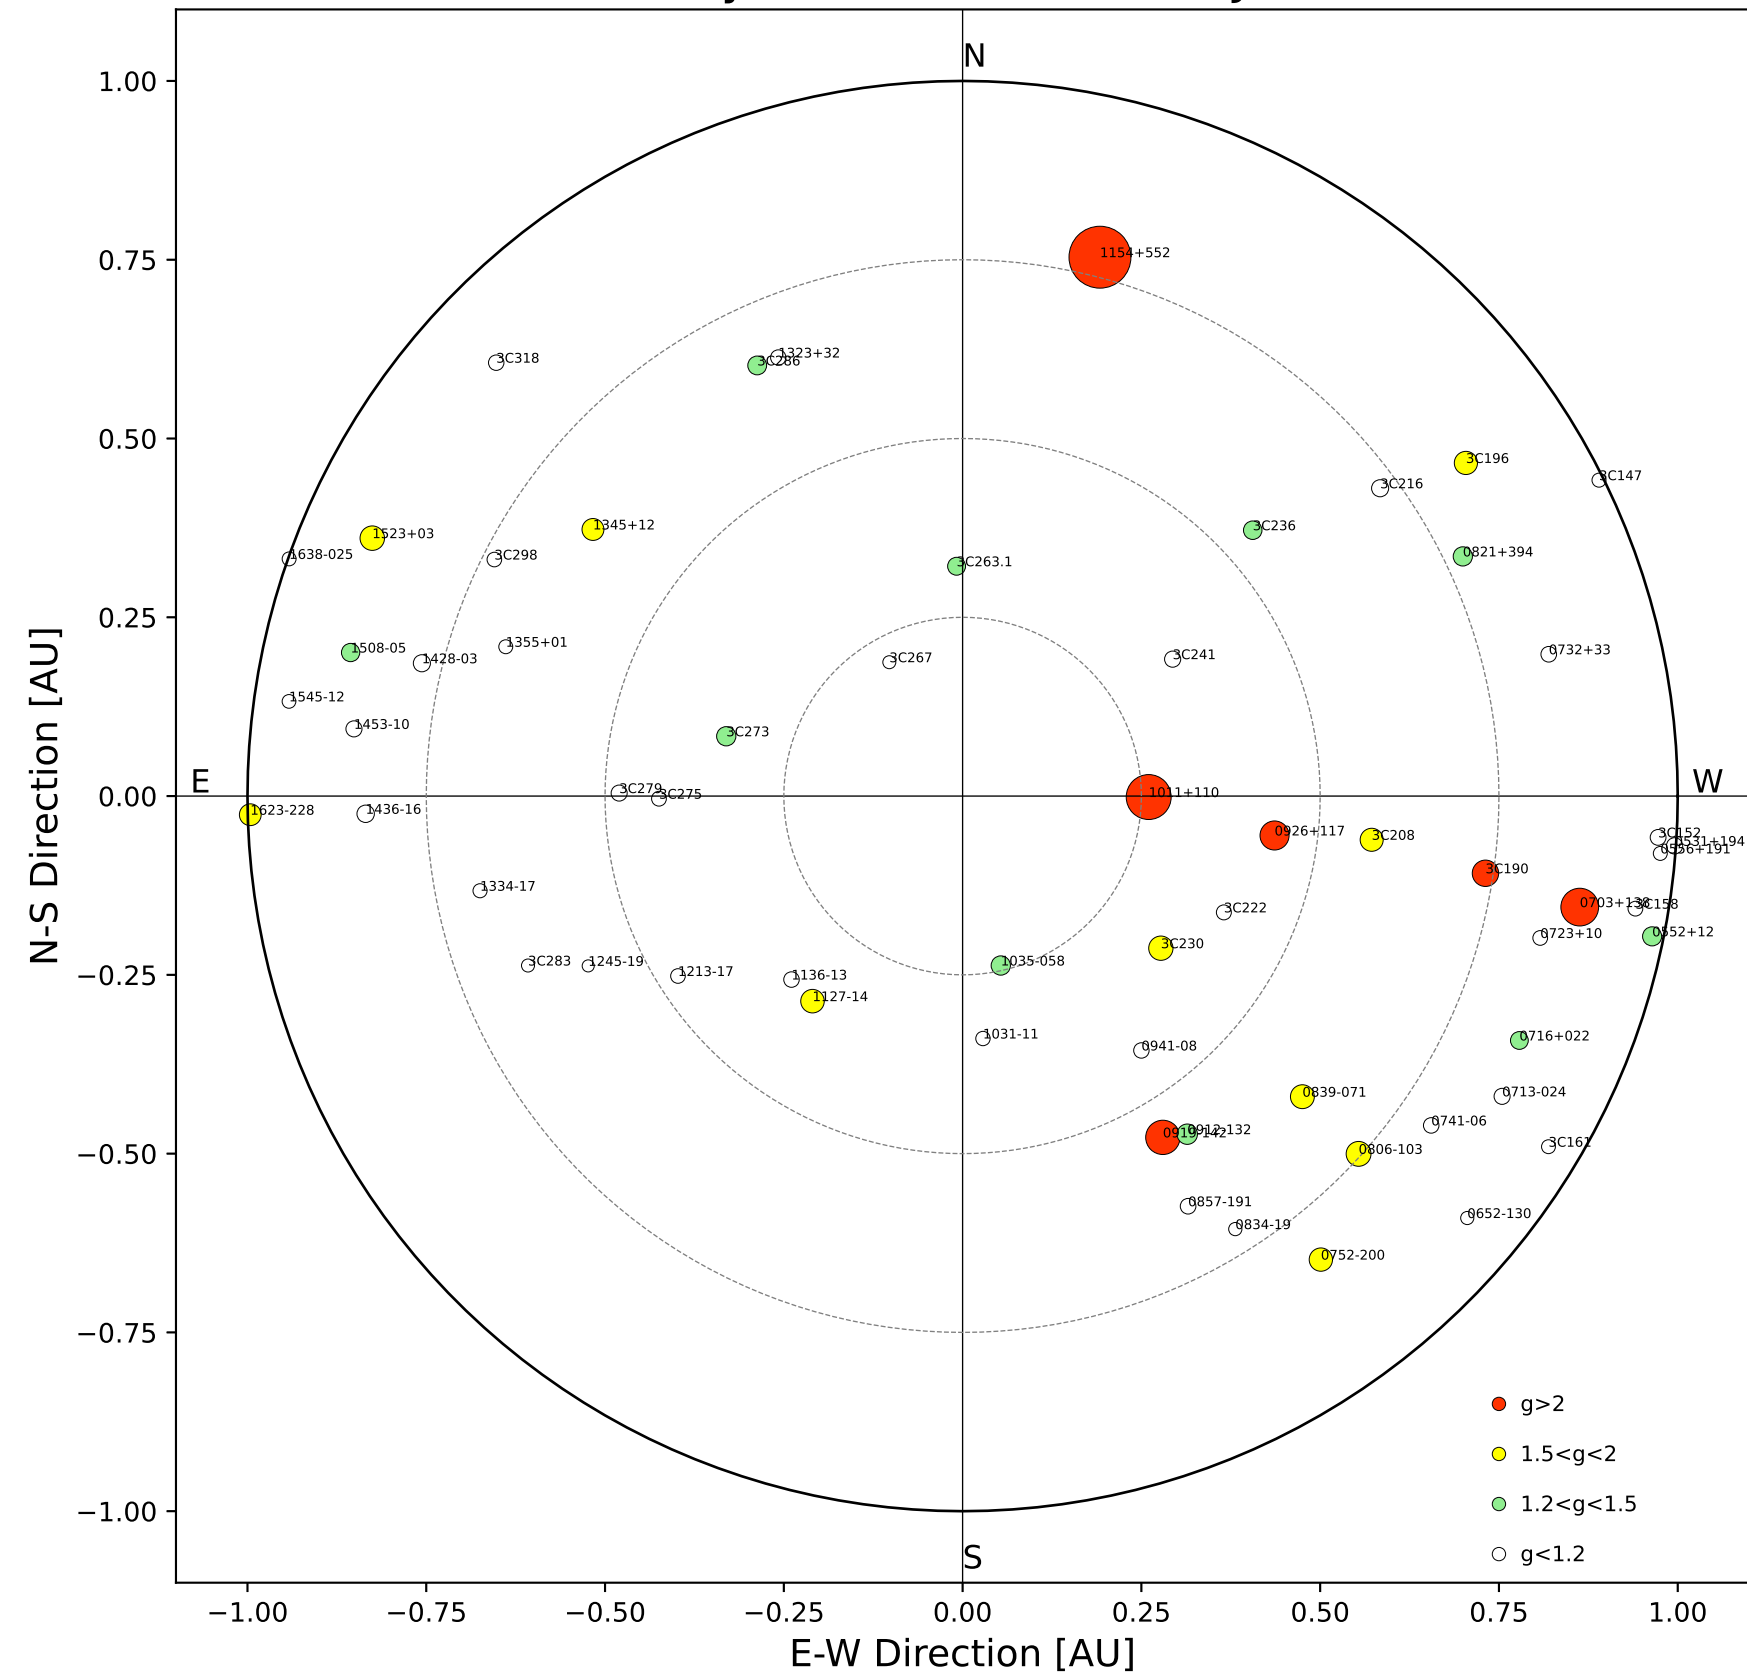

Fisheye View (2024/09/09 JST)

Top View

Side View