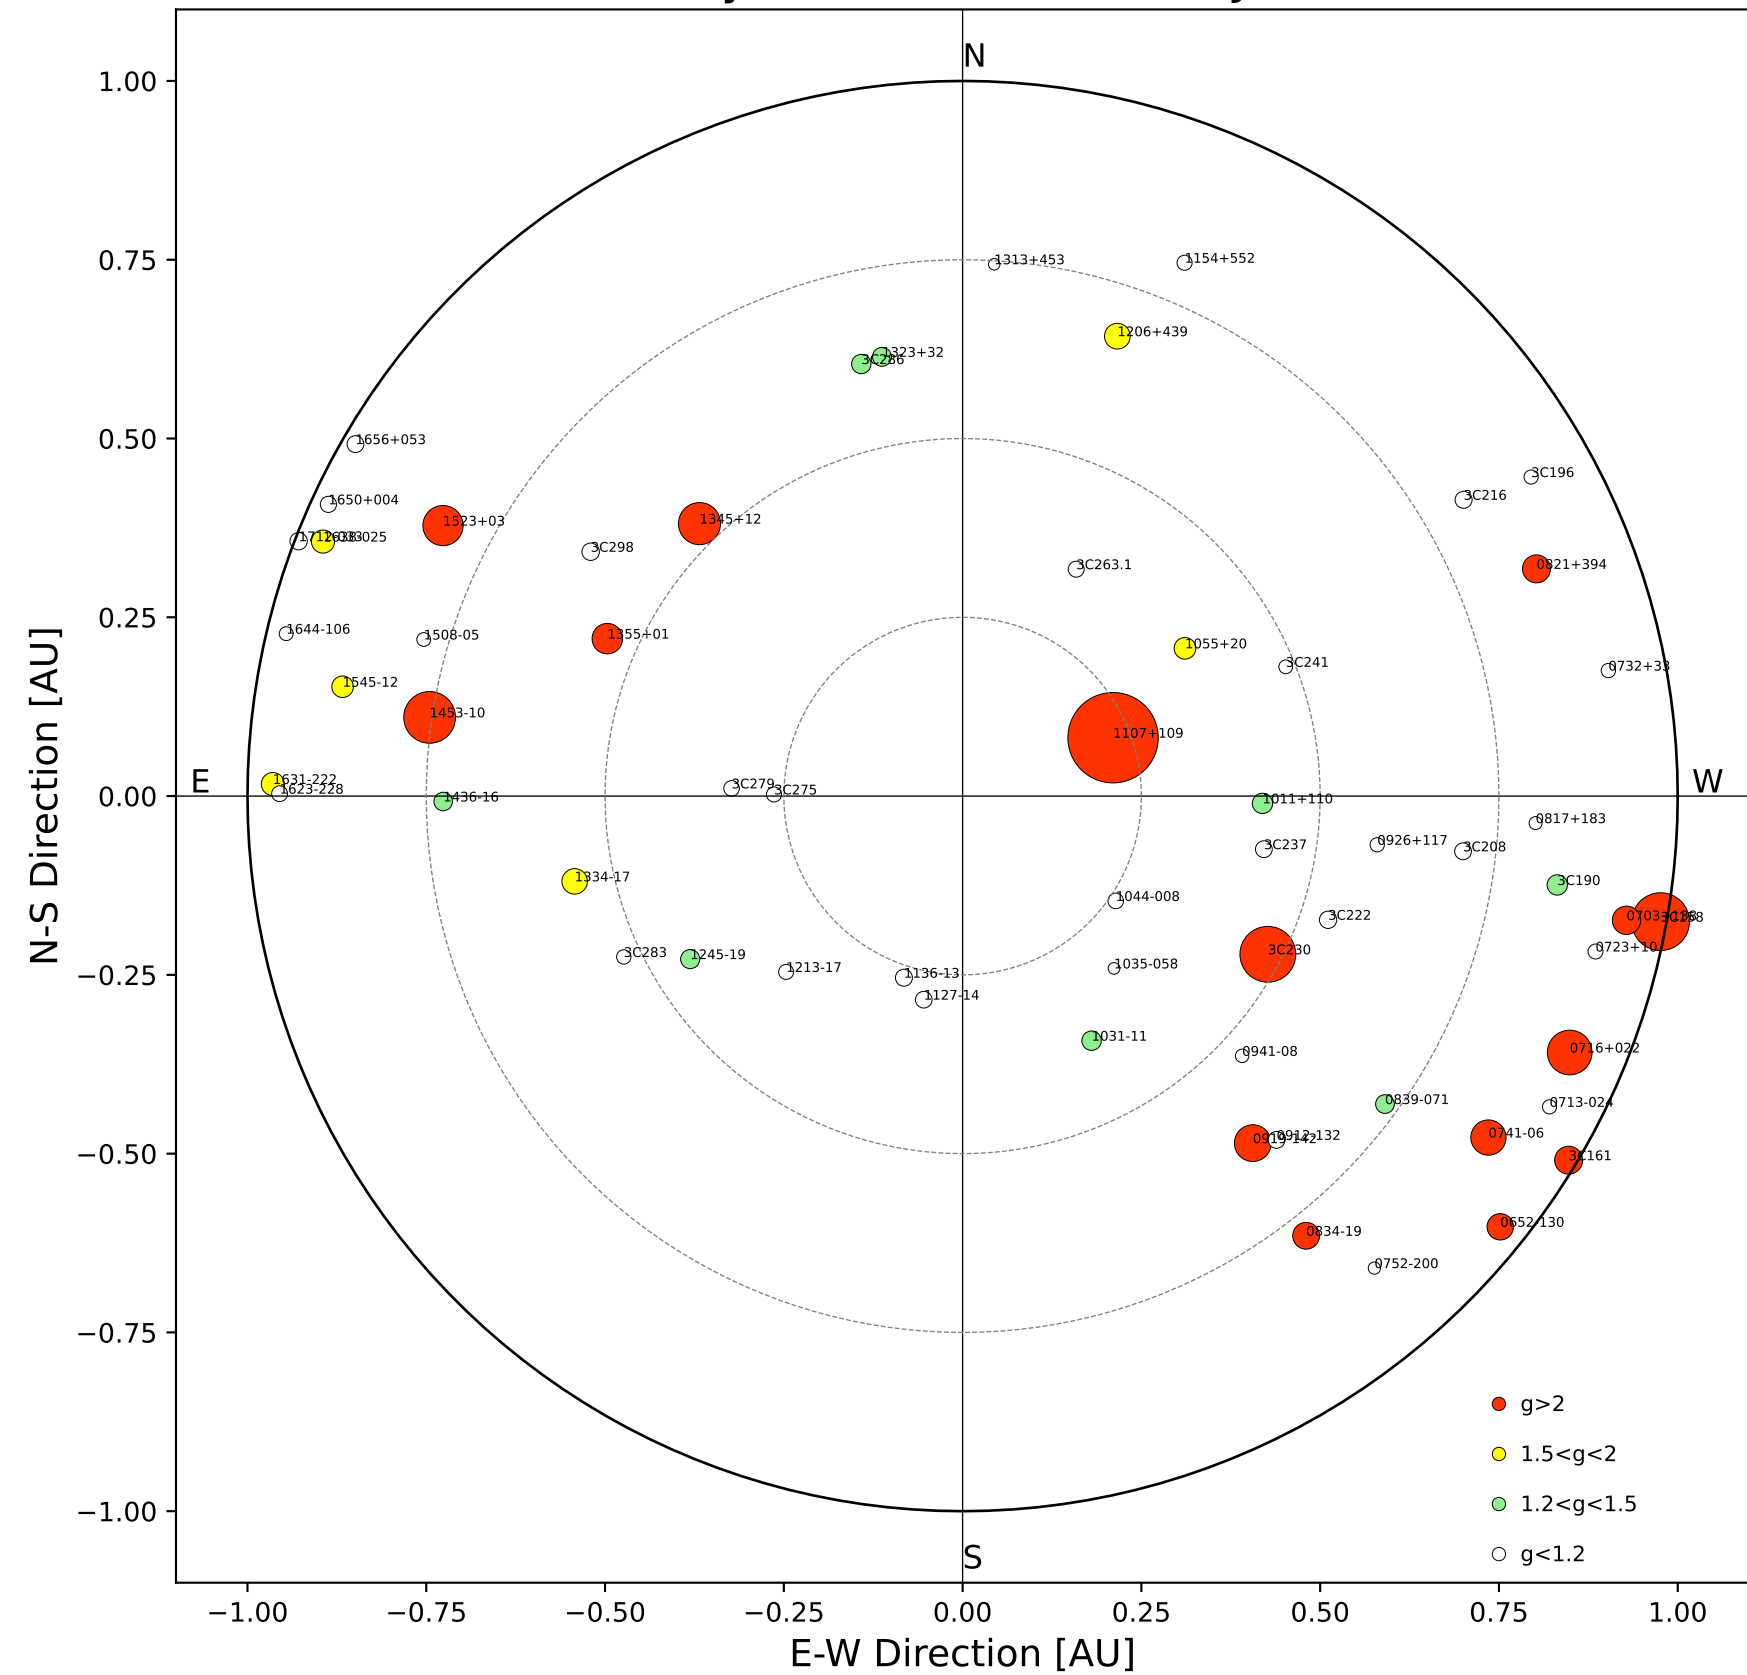

Fisheye View (2024/09/19 JST)

Top View

Side View