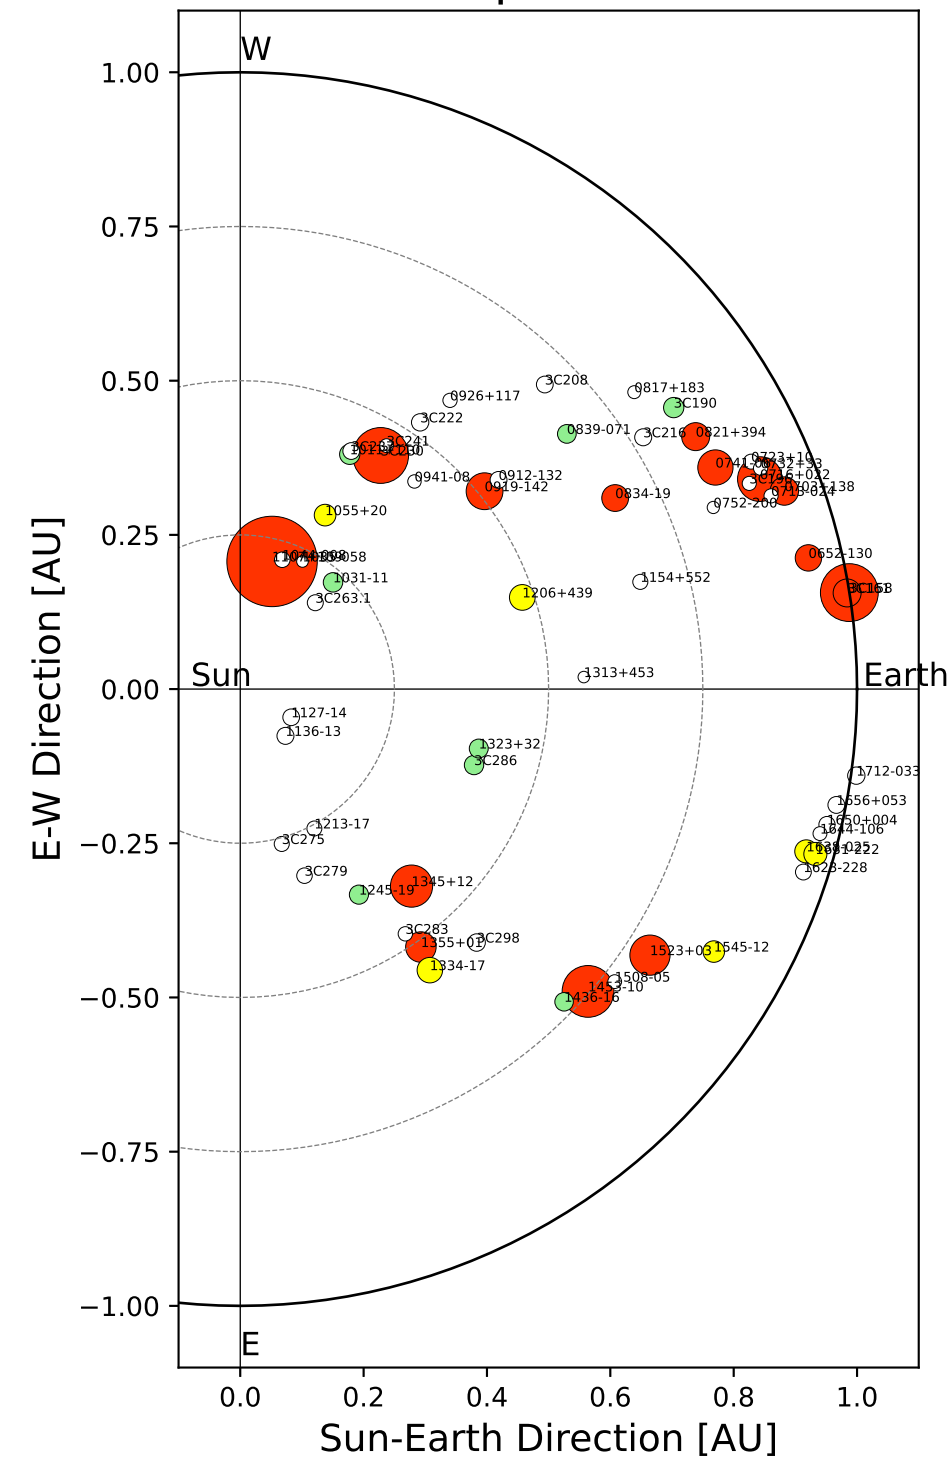

Fisheye View (2024/09/19 JST)

Top View

Side View