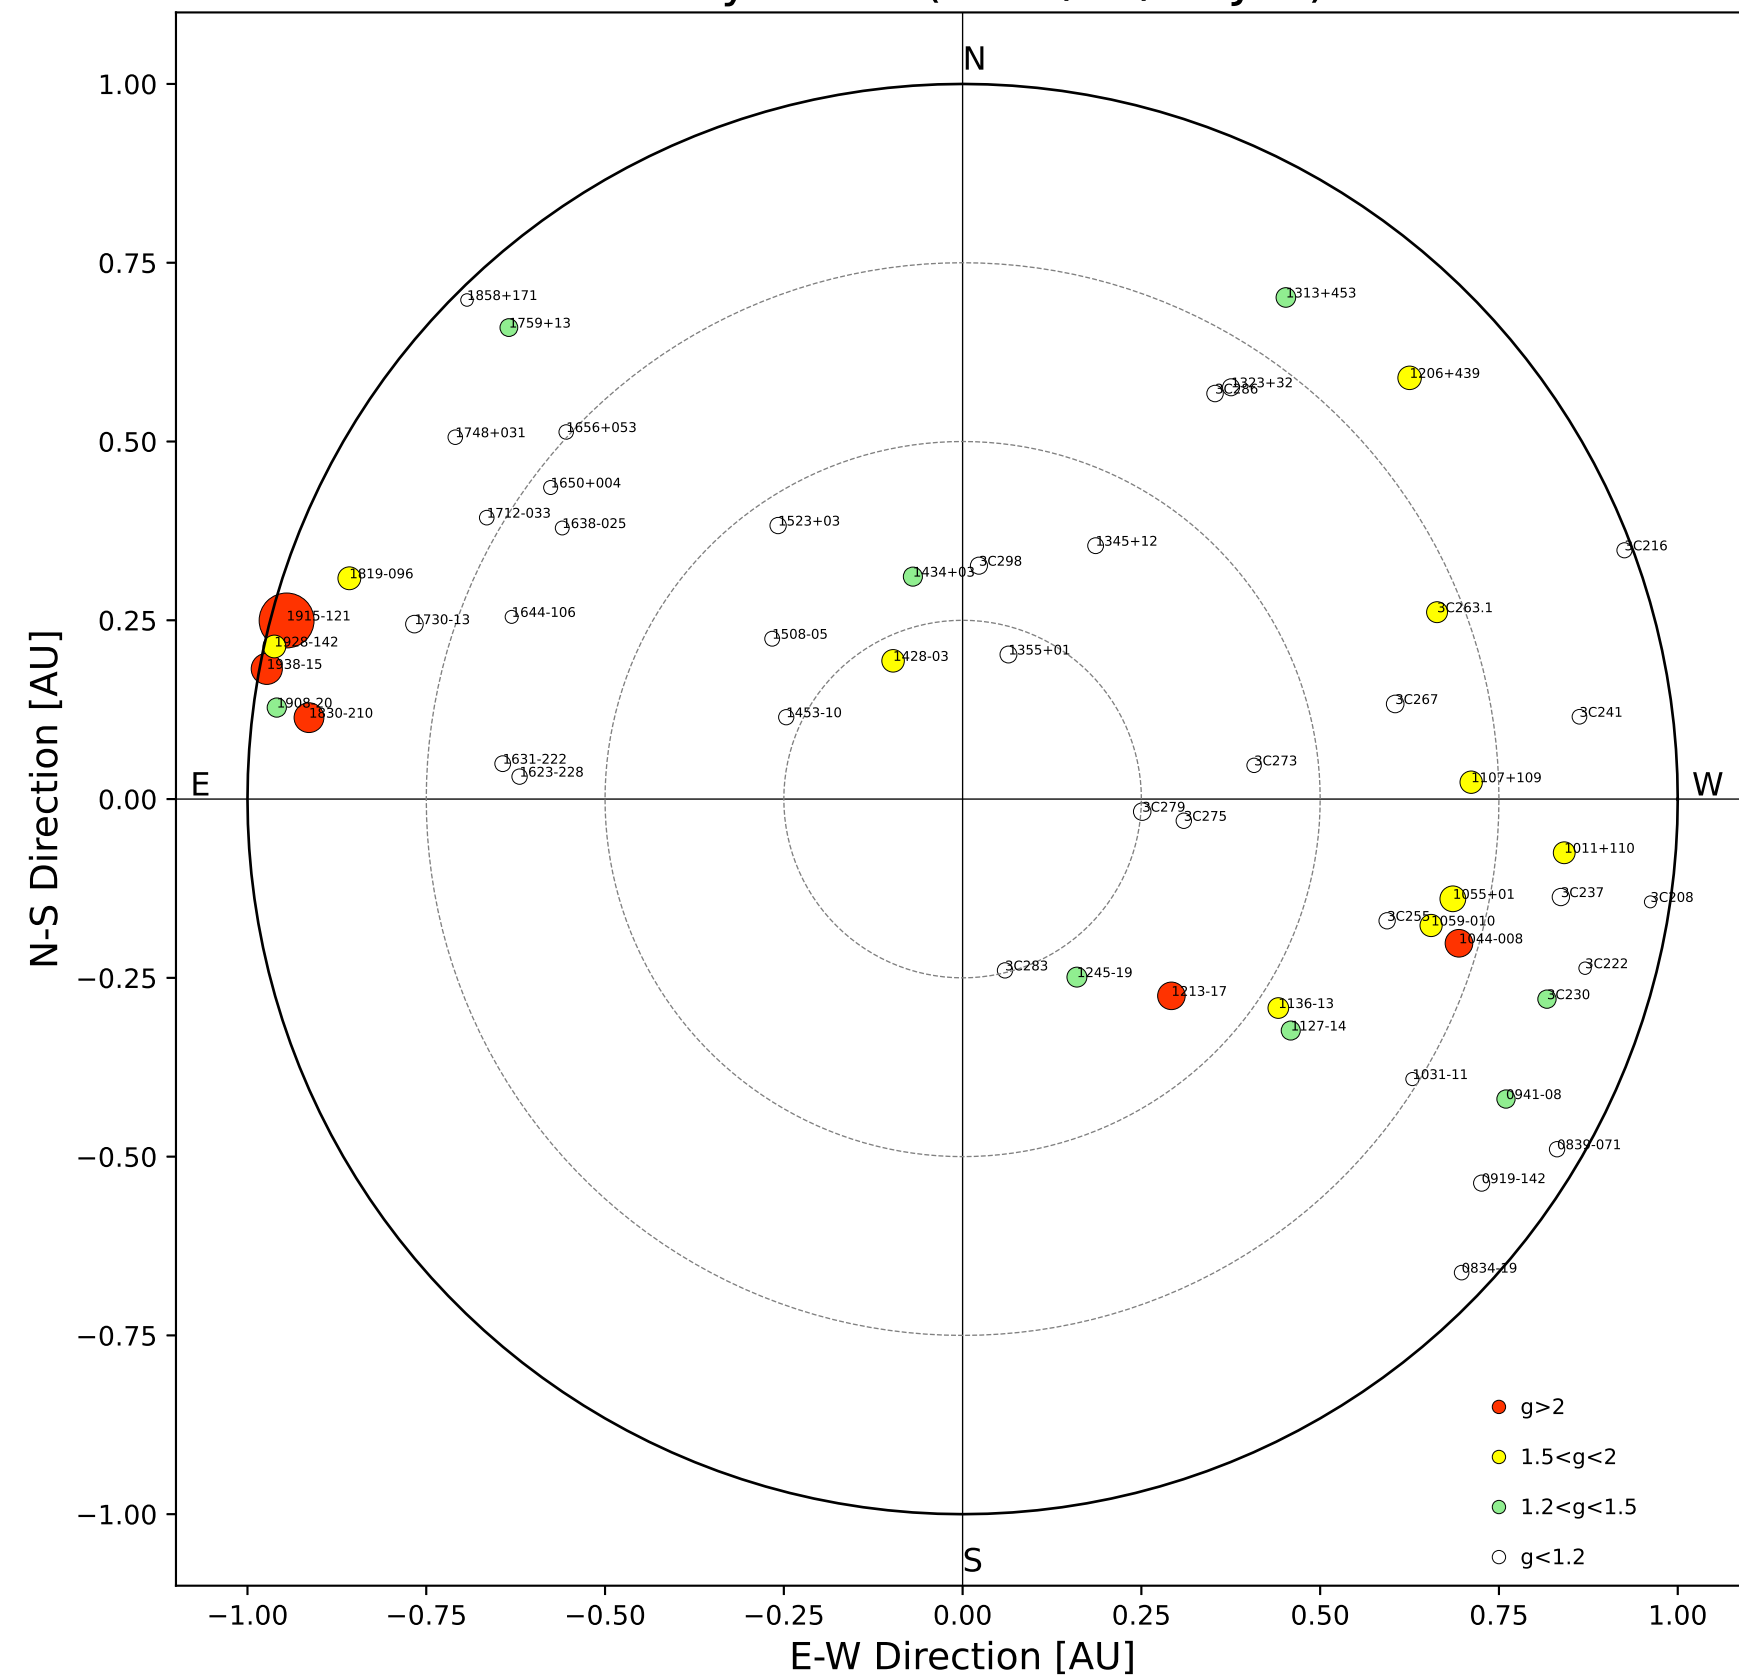

Fisheye View (2024/10/23 JST)

Top View

Side View