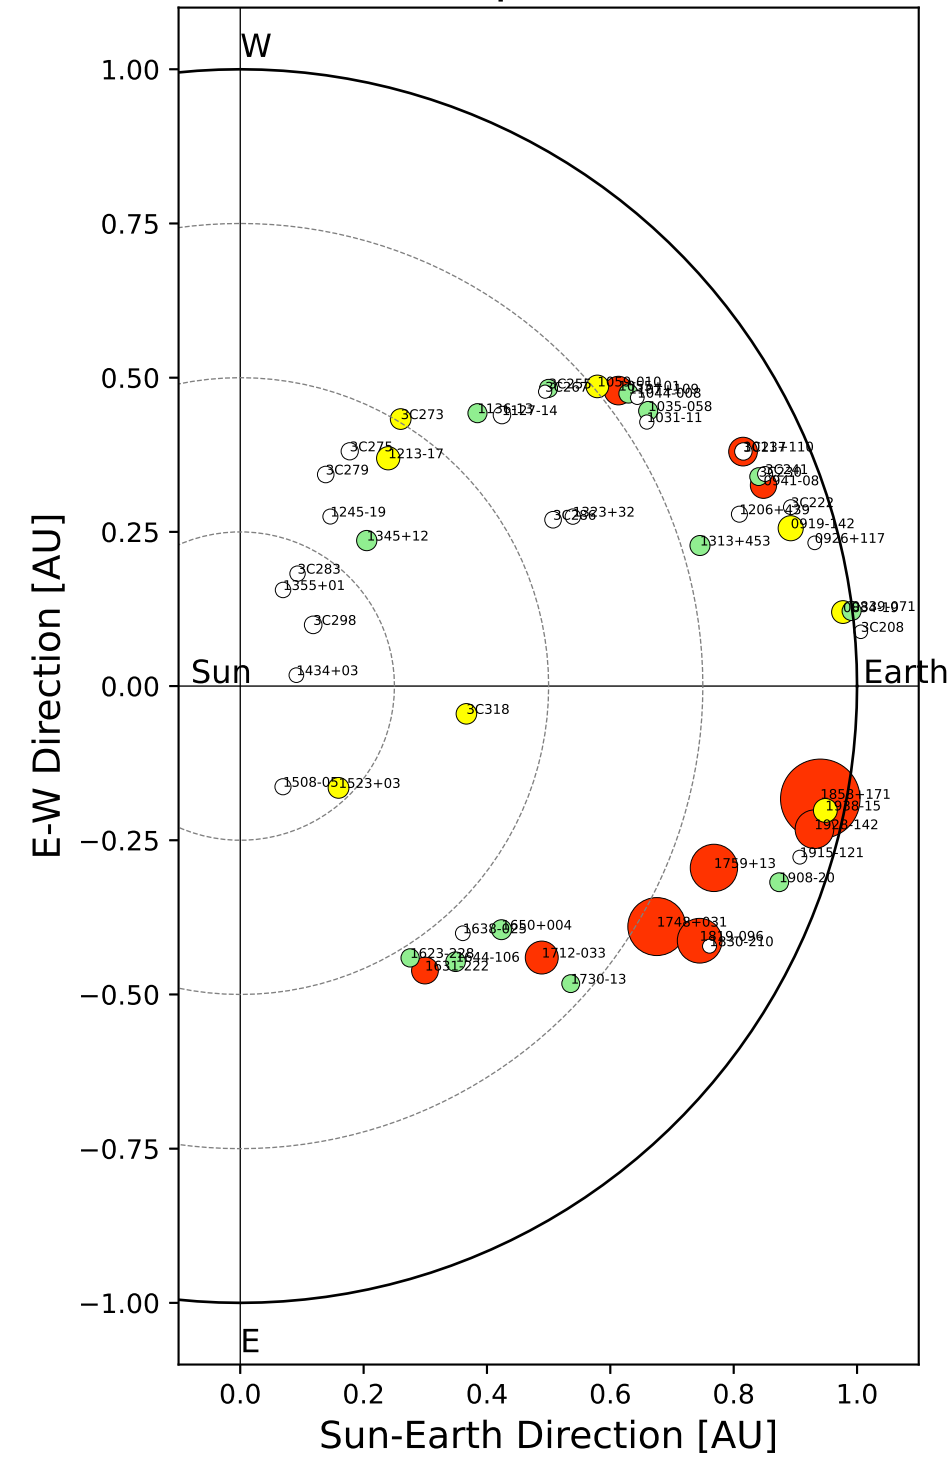

Fisheye View (2024/10/30 JST)

Top View

Side View