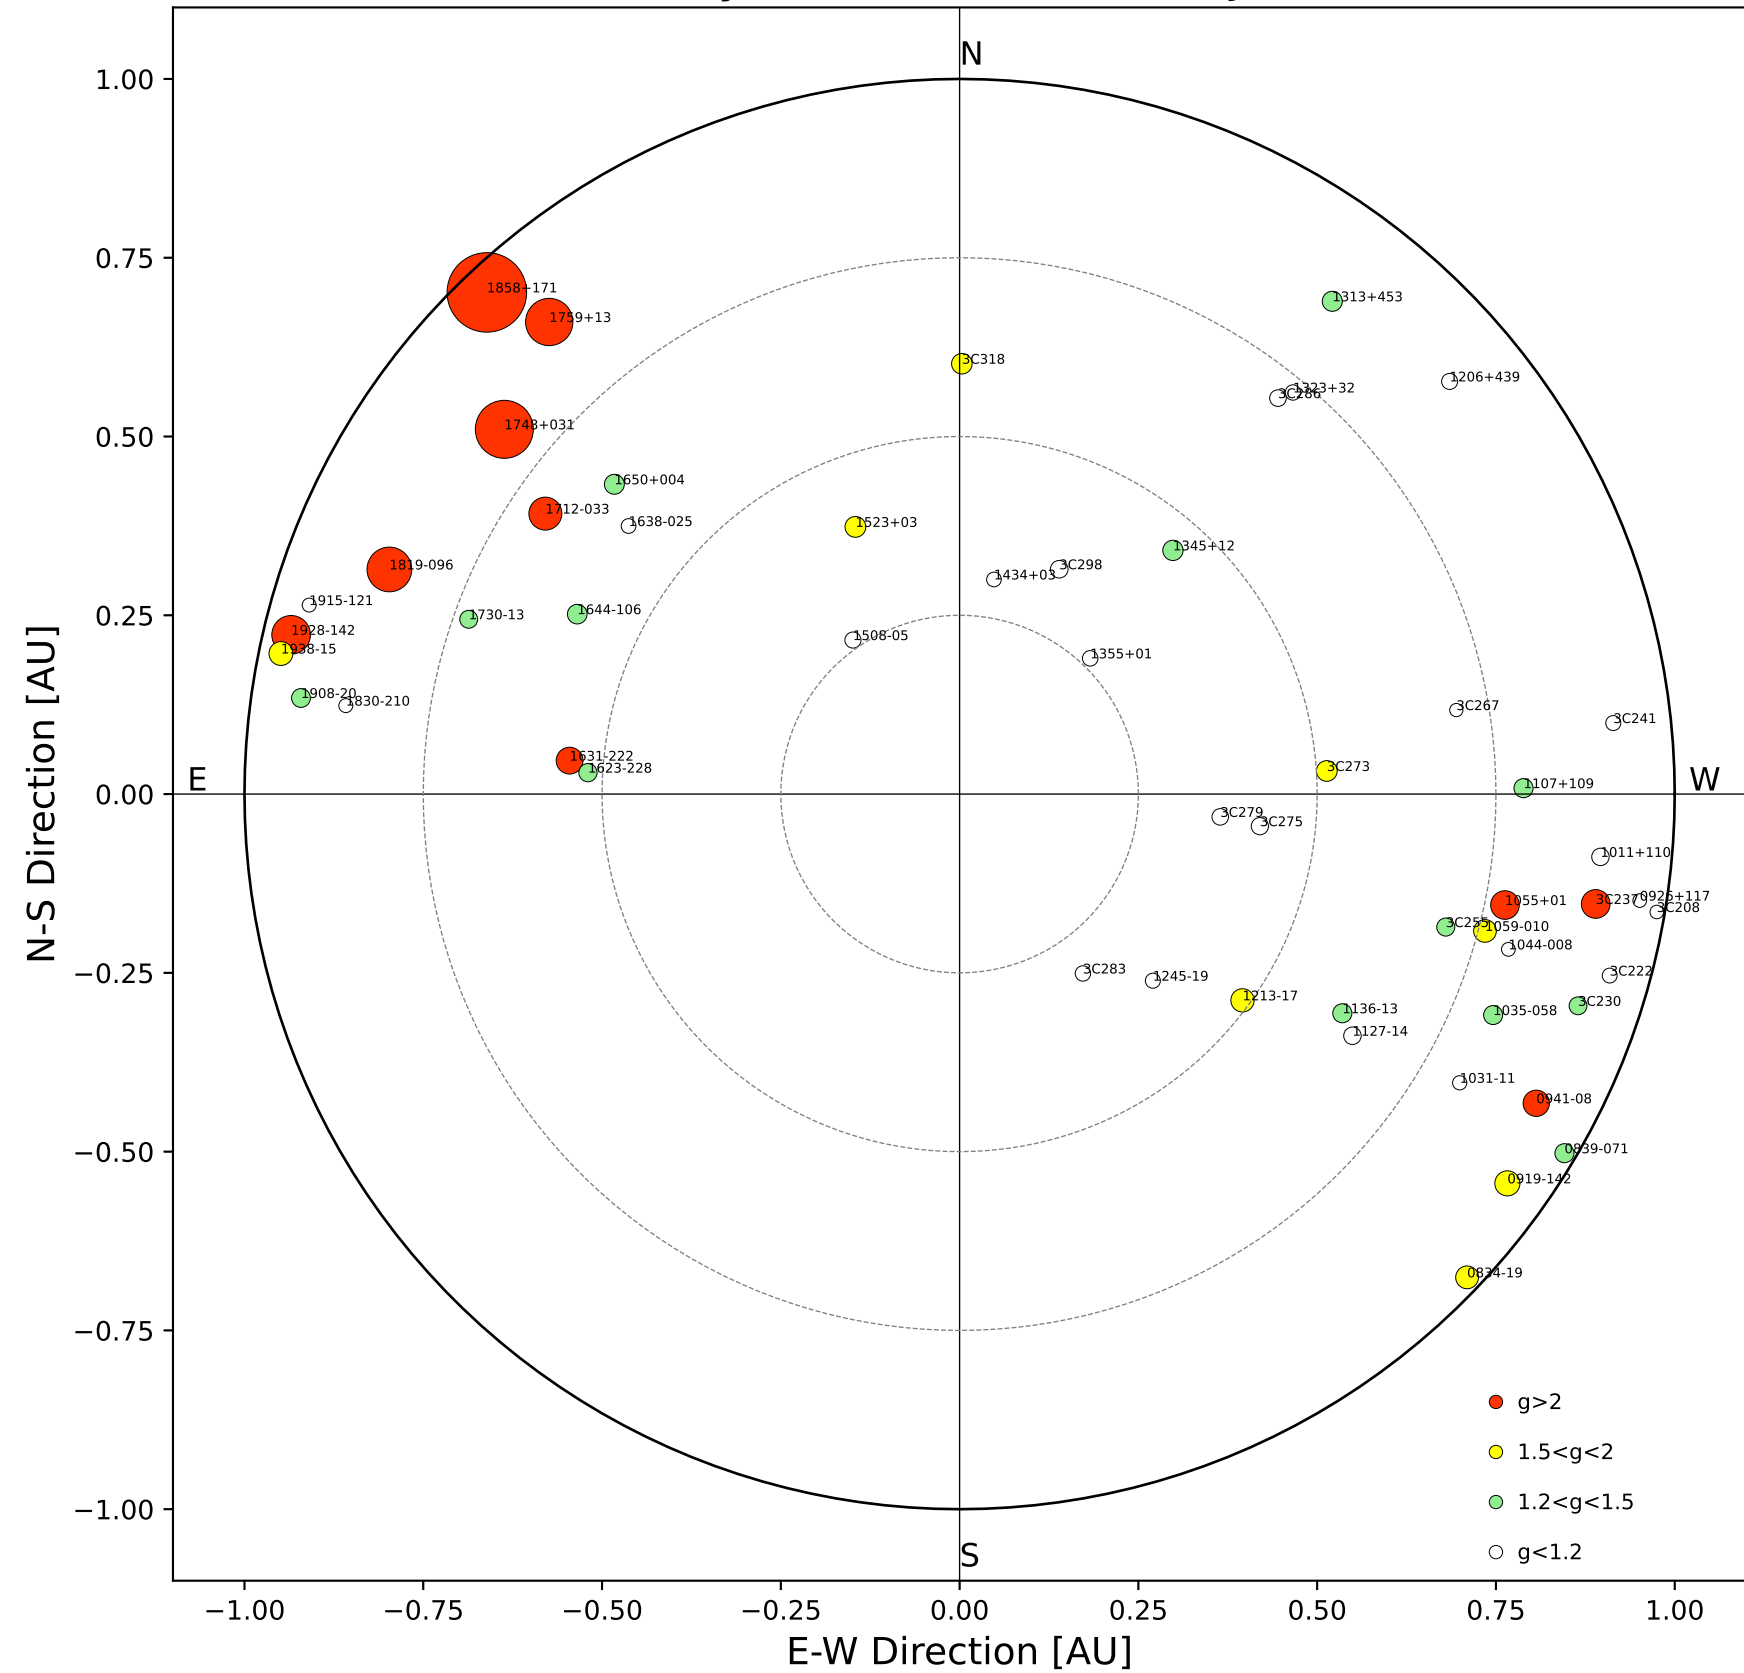

Fisheye View (2024/10/30 JST)

Top View

Side View