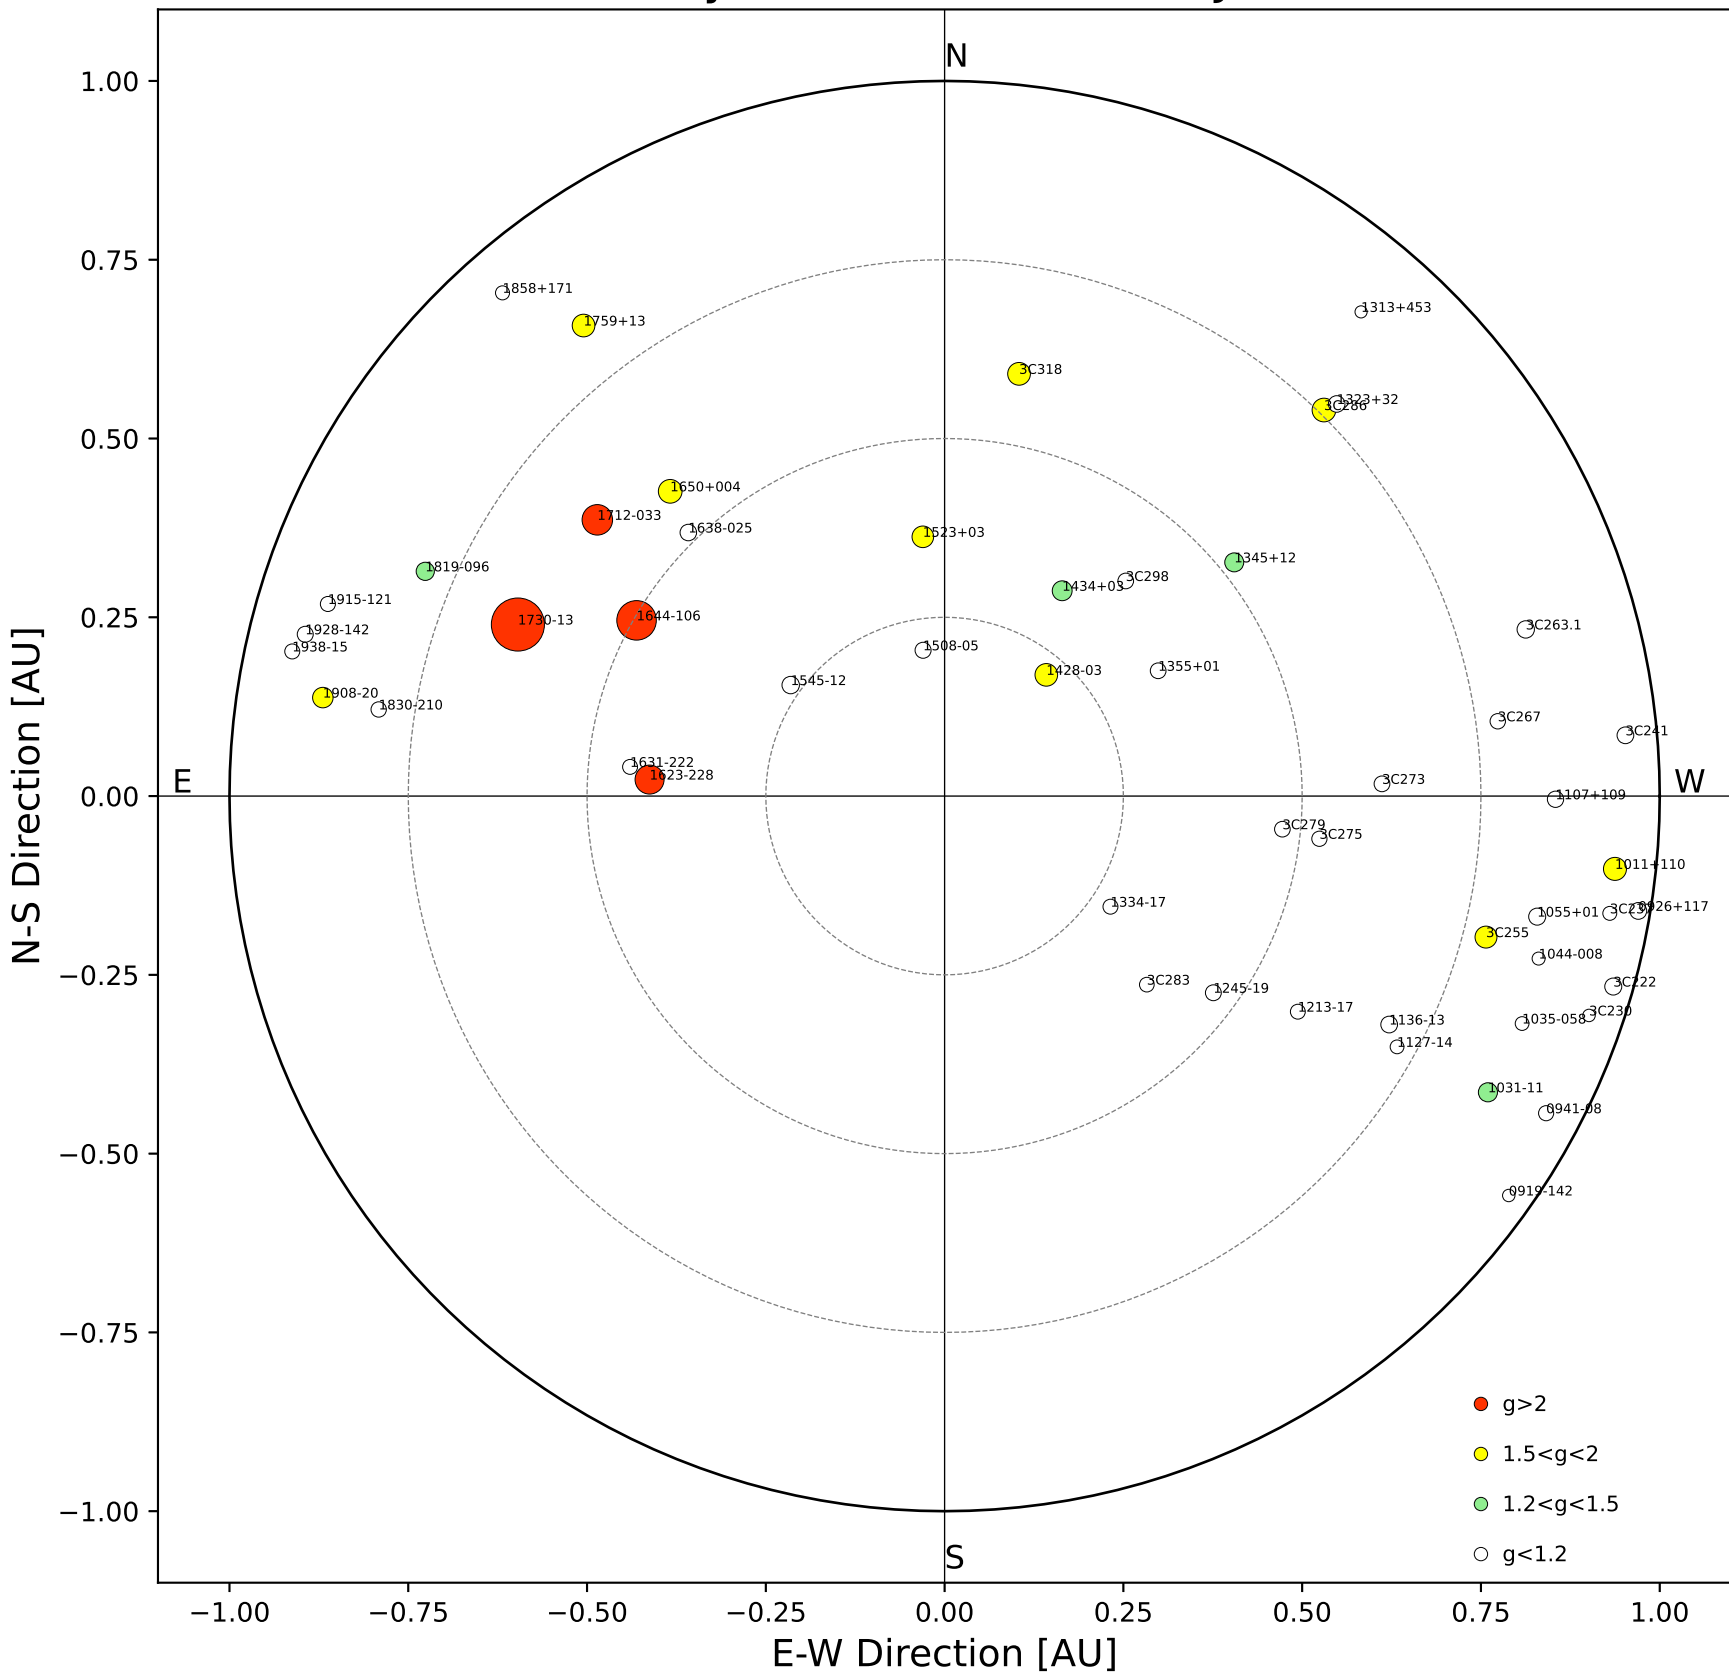

Fisheye View (2024/11/06 JST)

Top View

Side View