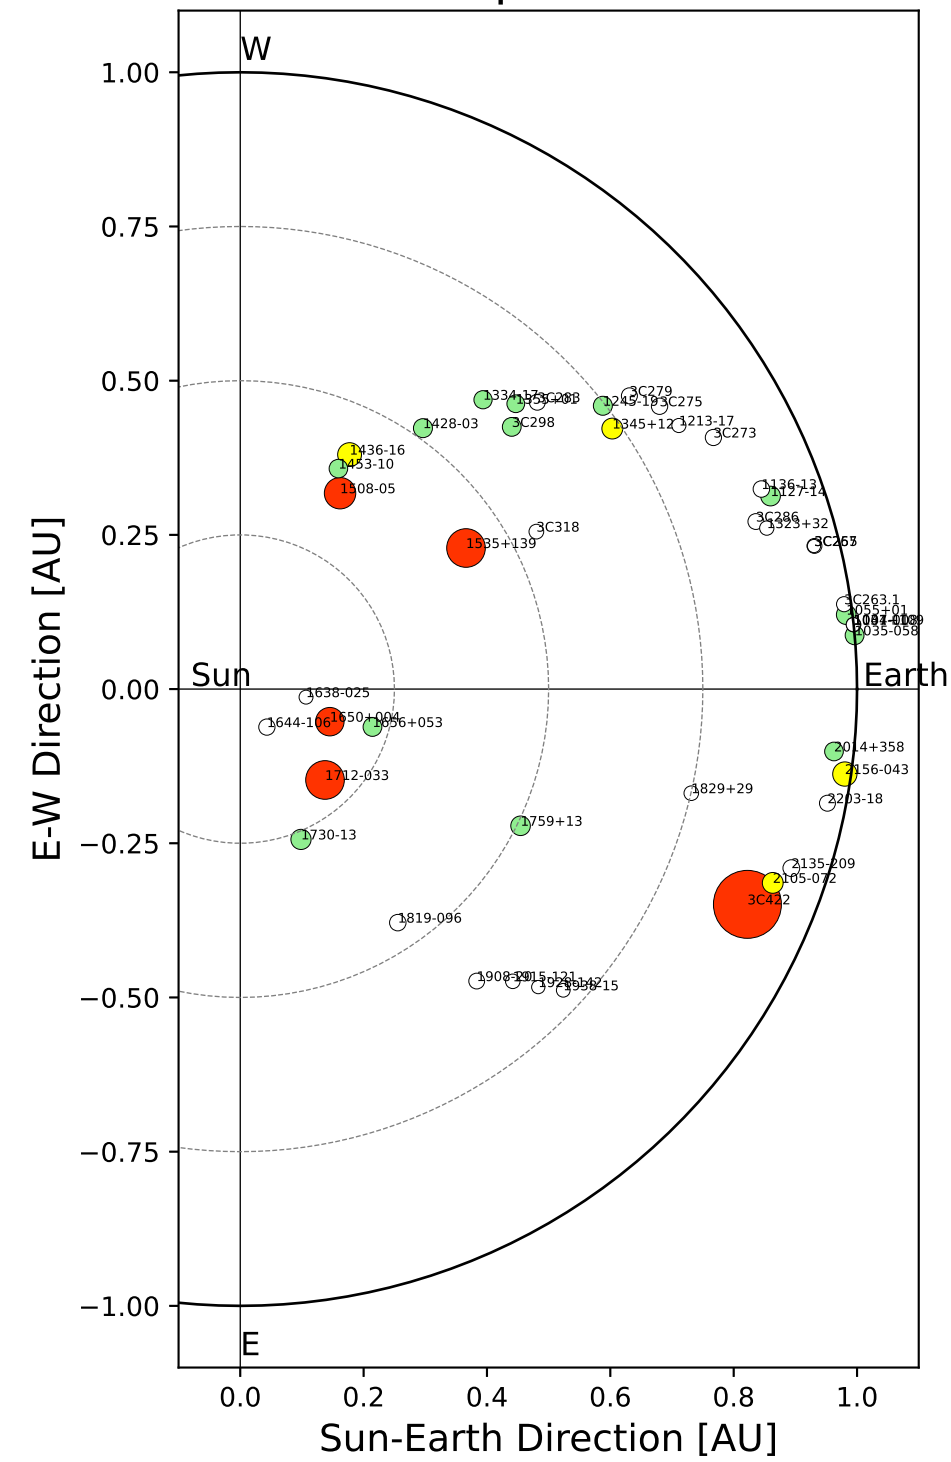

Fisheye View (2024/11/30 JST)

Top View

Side View