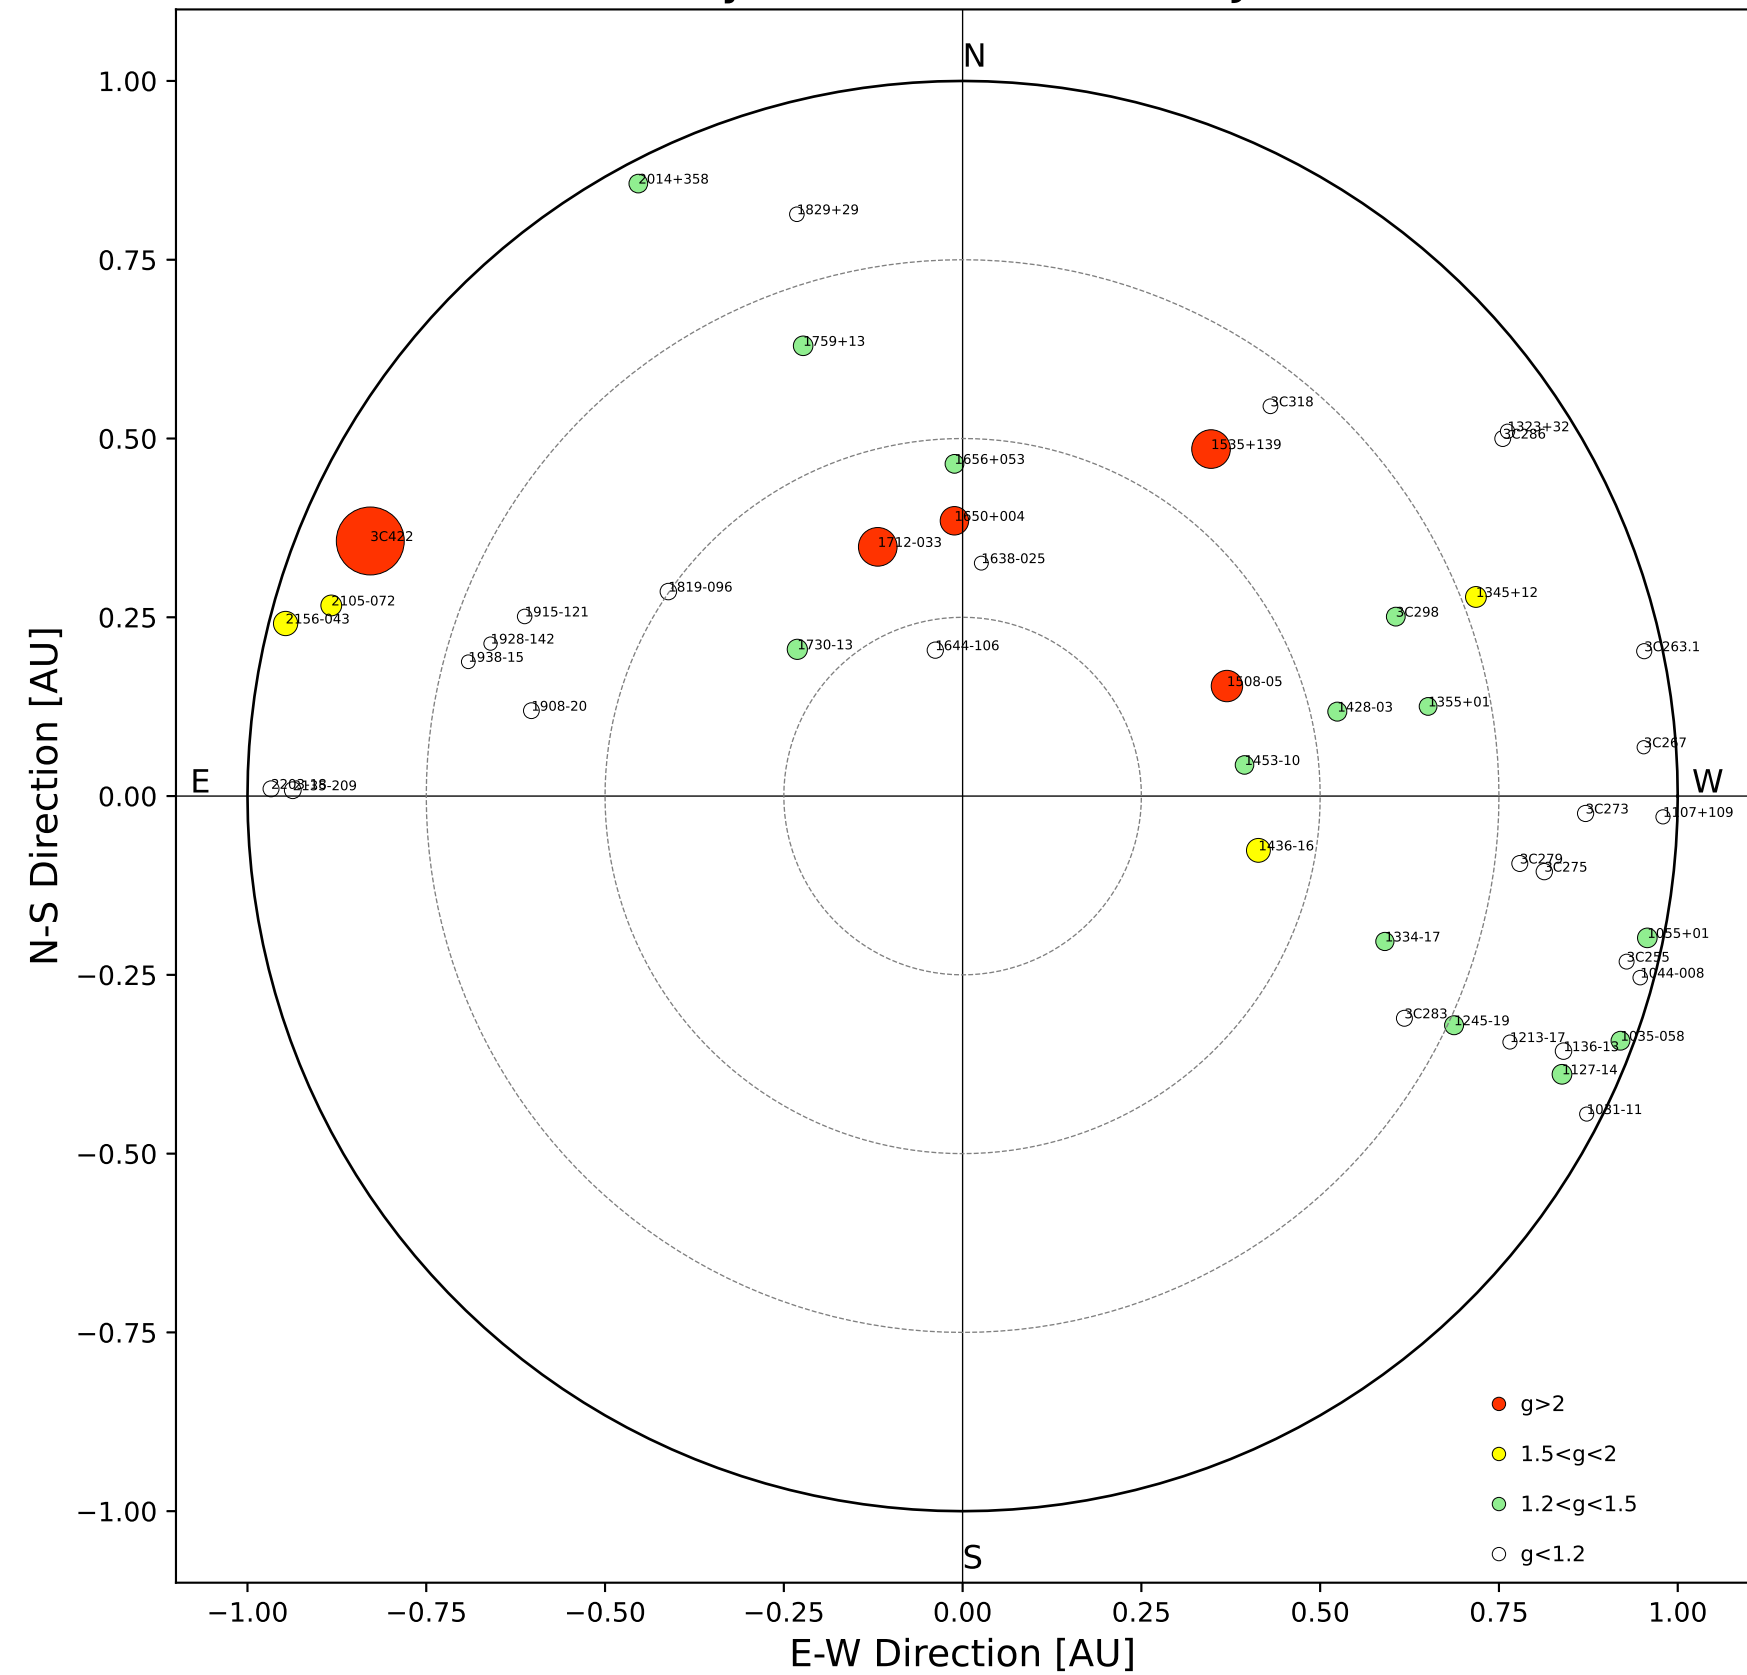

Fisheye View (2024/11/30 JST)

Top View

Side View