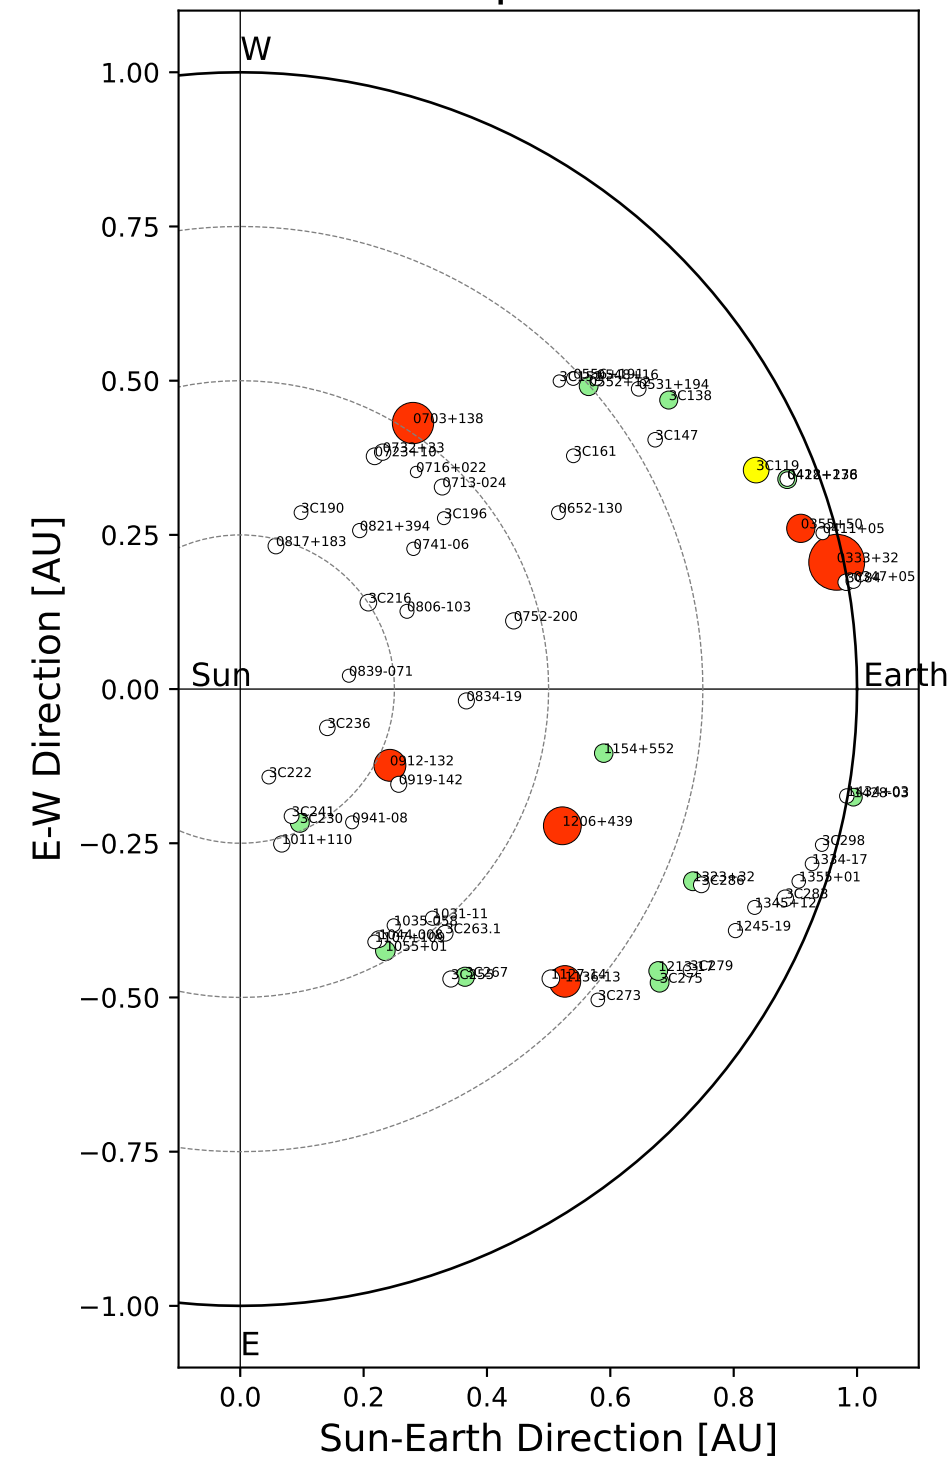

Fisheye View (2024/08/09 JST)

Top View

Side View