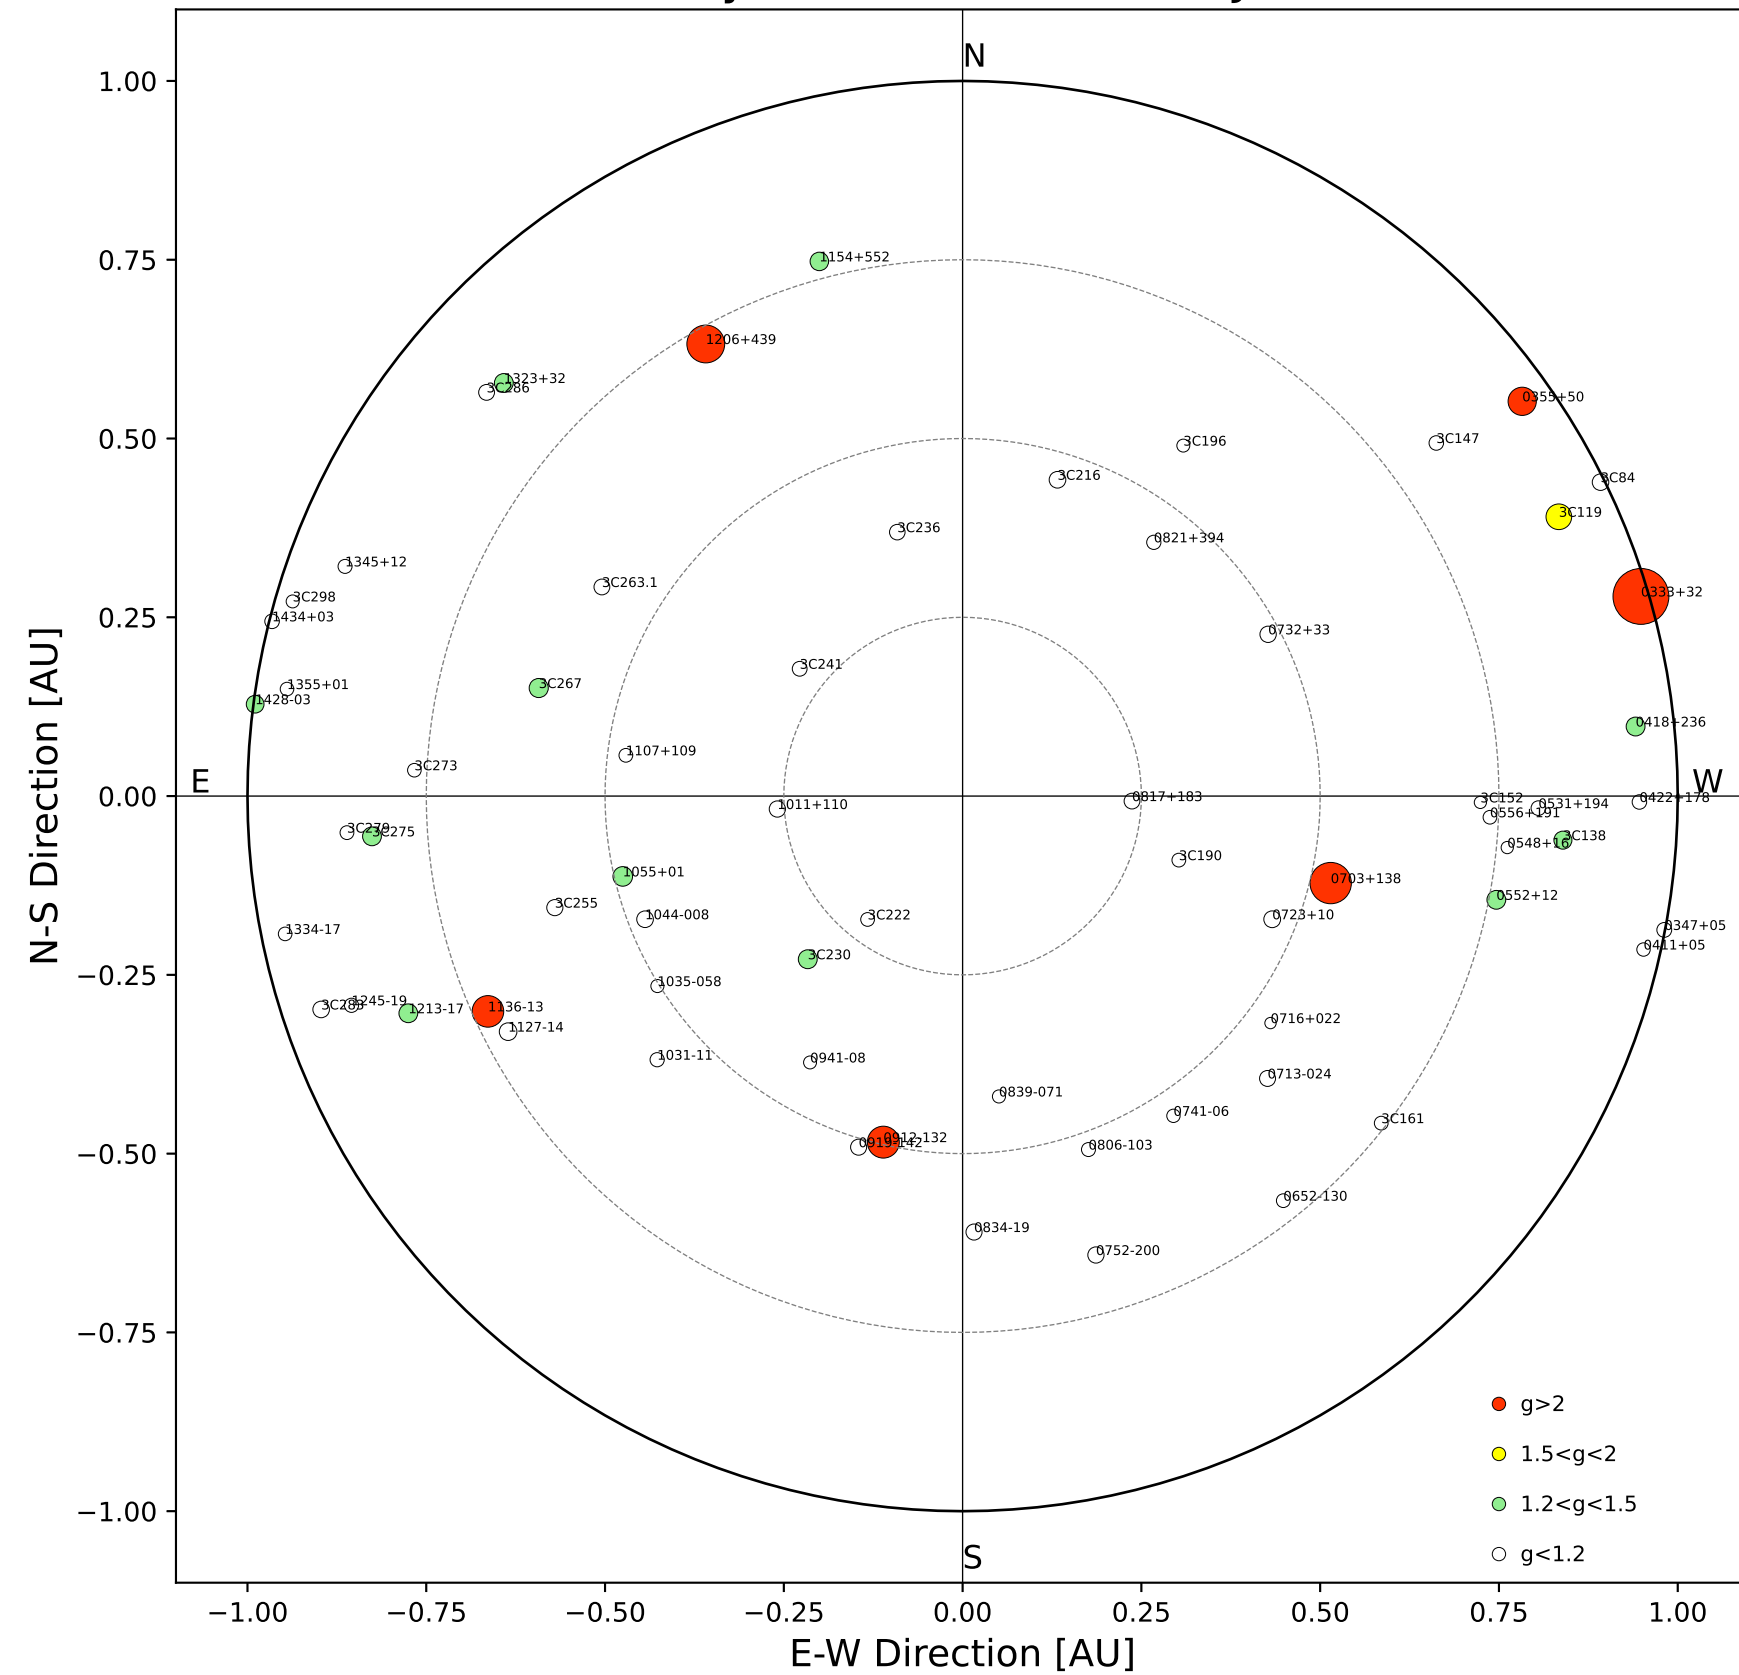

Fisheye View (2024/08/09 JST)

Top View

Side View