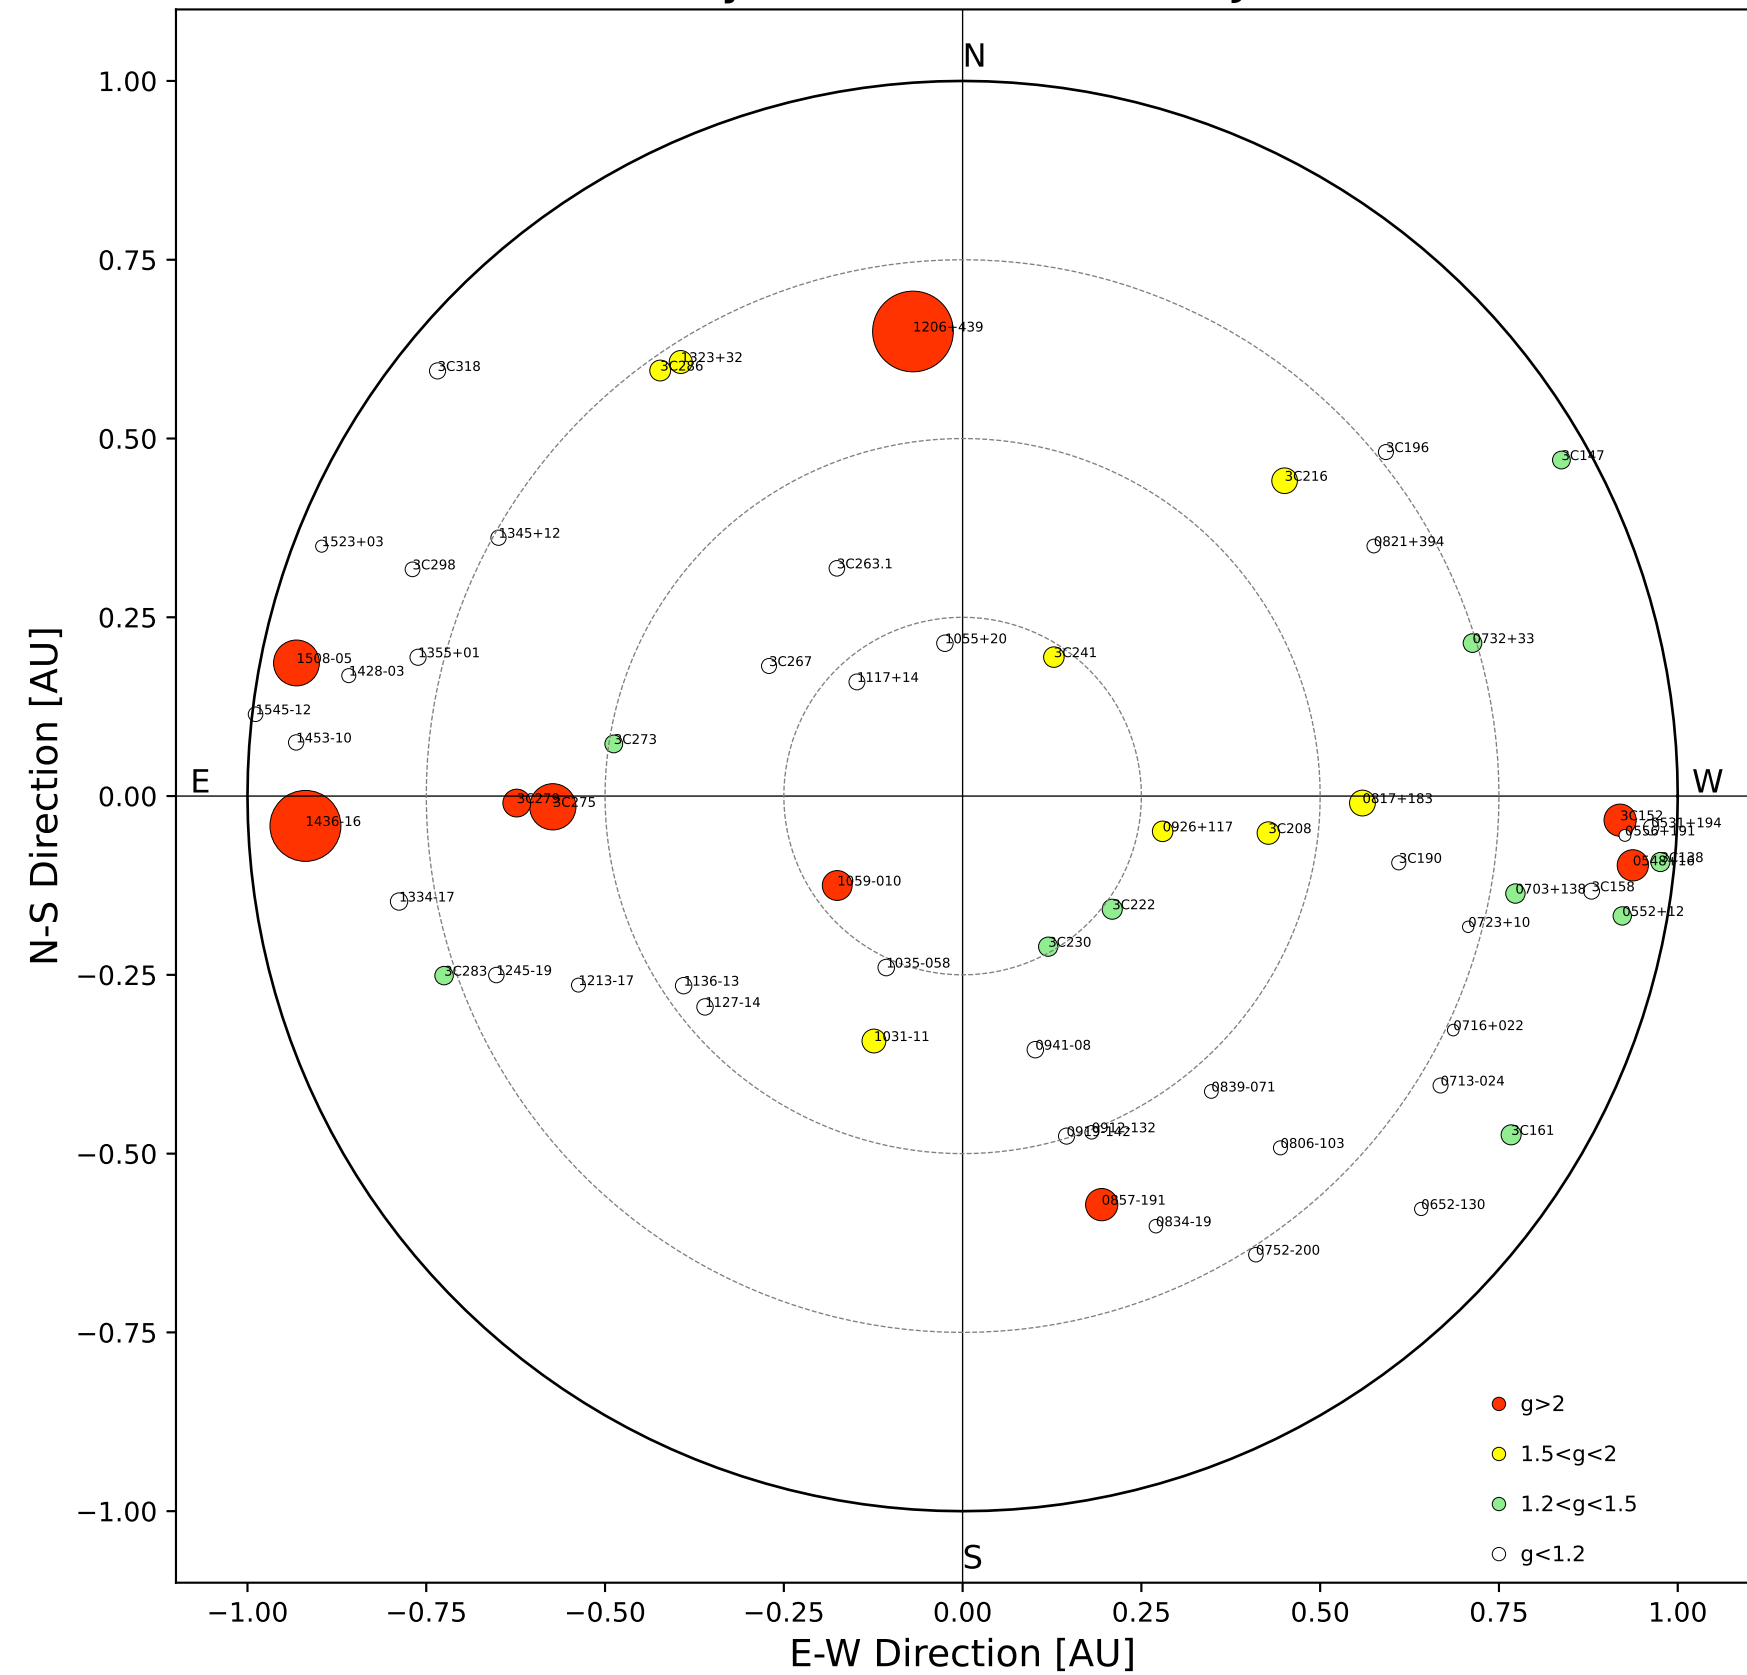

Fisheye View (2024/08/30 JST)

Top View

Side View