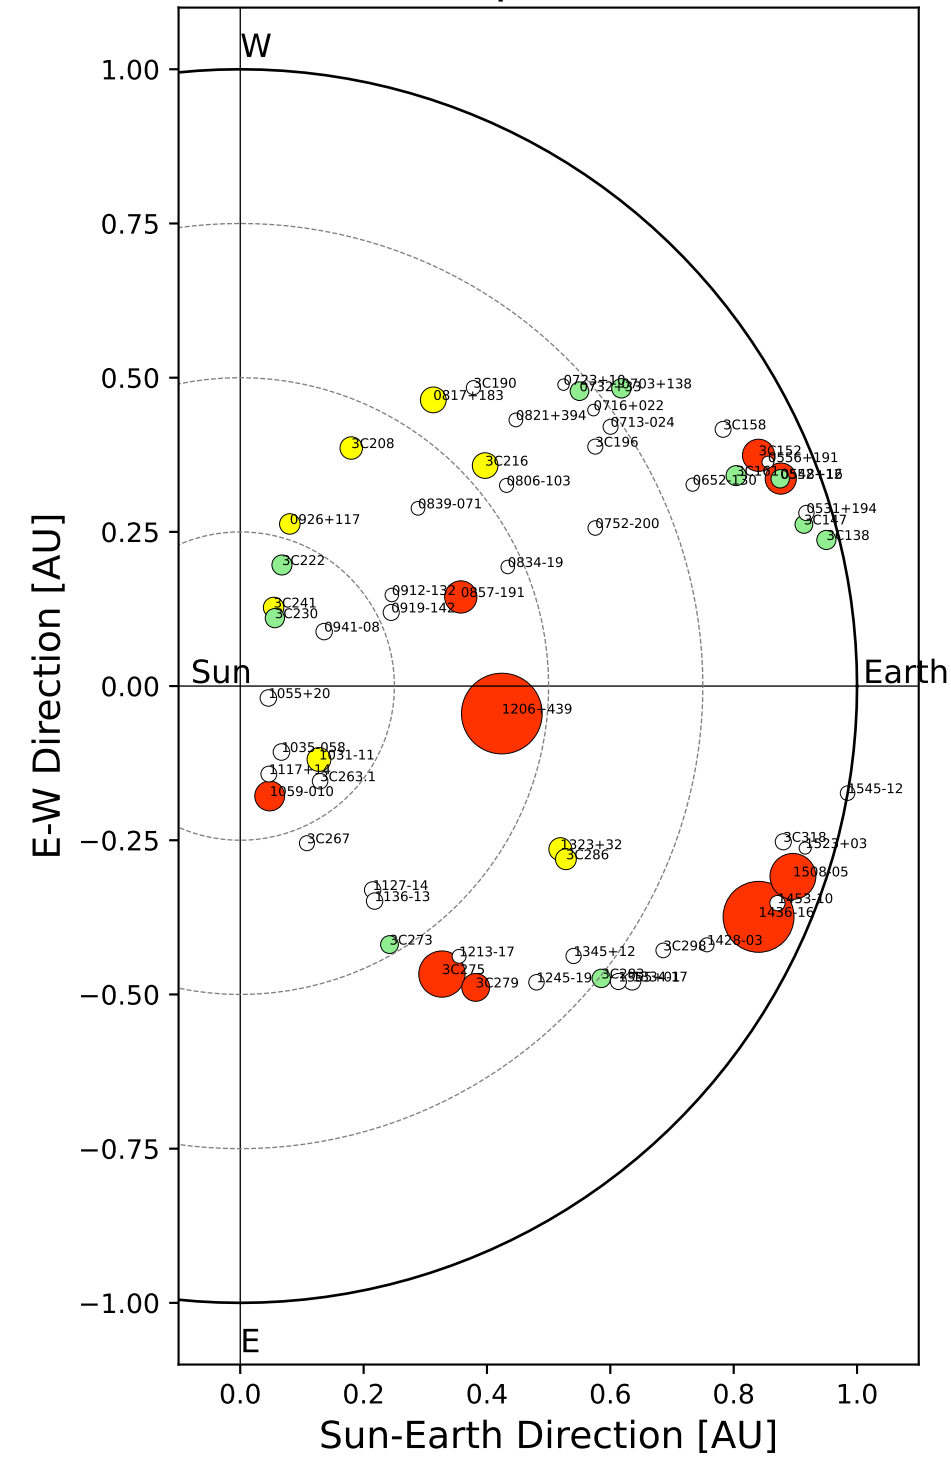

Fisheye View (2024/08/30 JST)

Top View

Side View