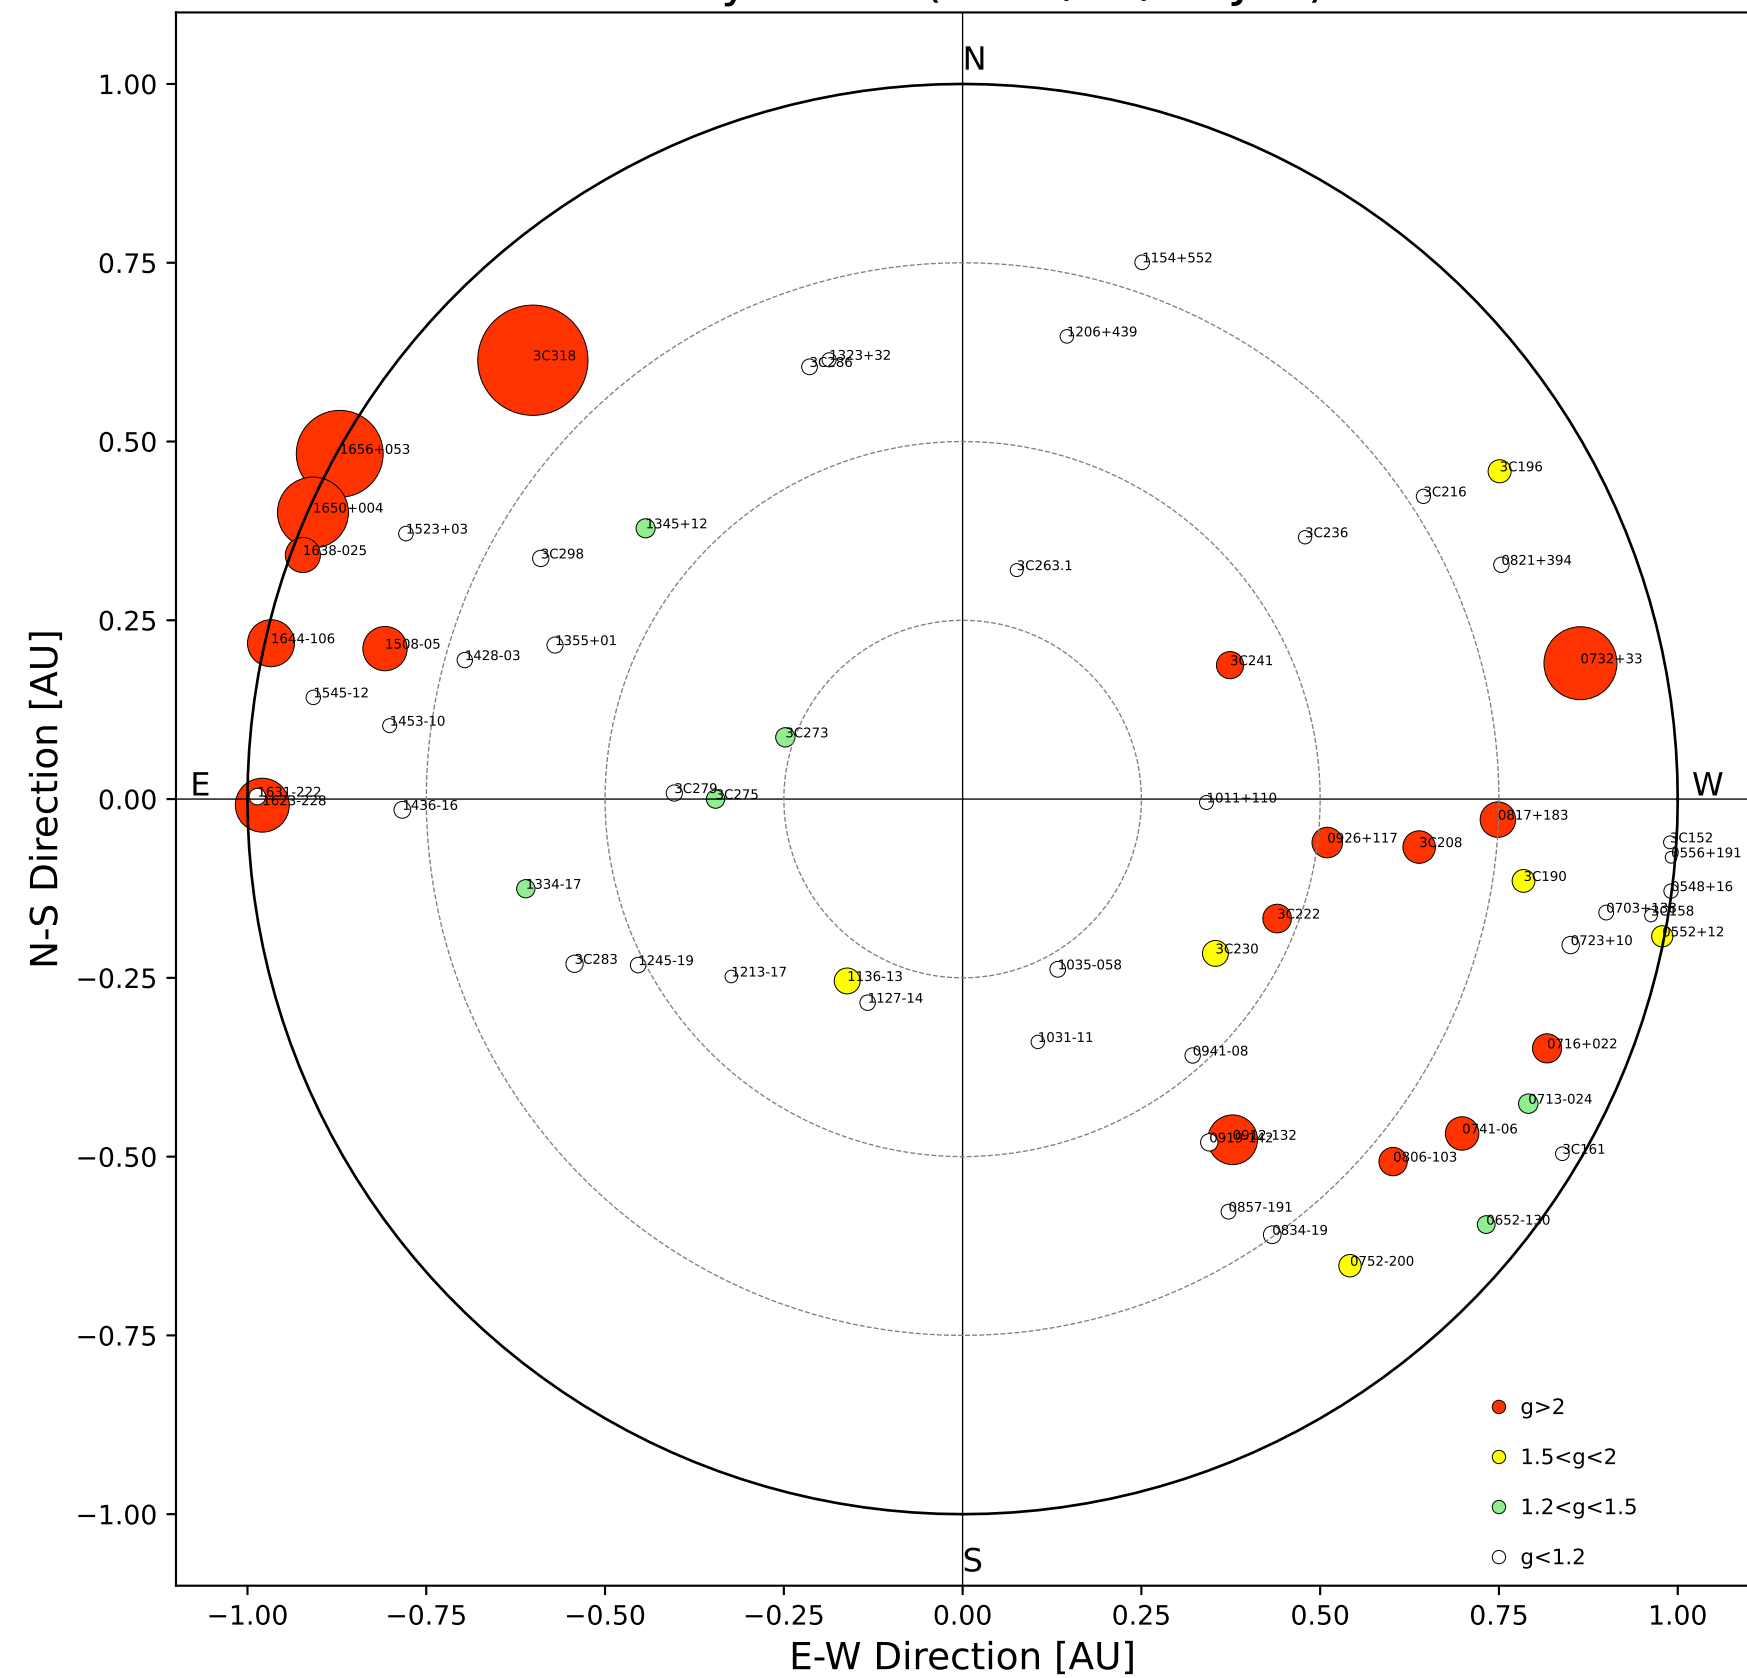

Fisheye View (2024/09/14 JST)

Top View

Side View