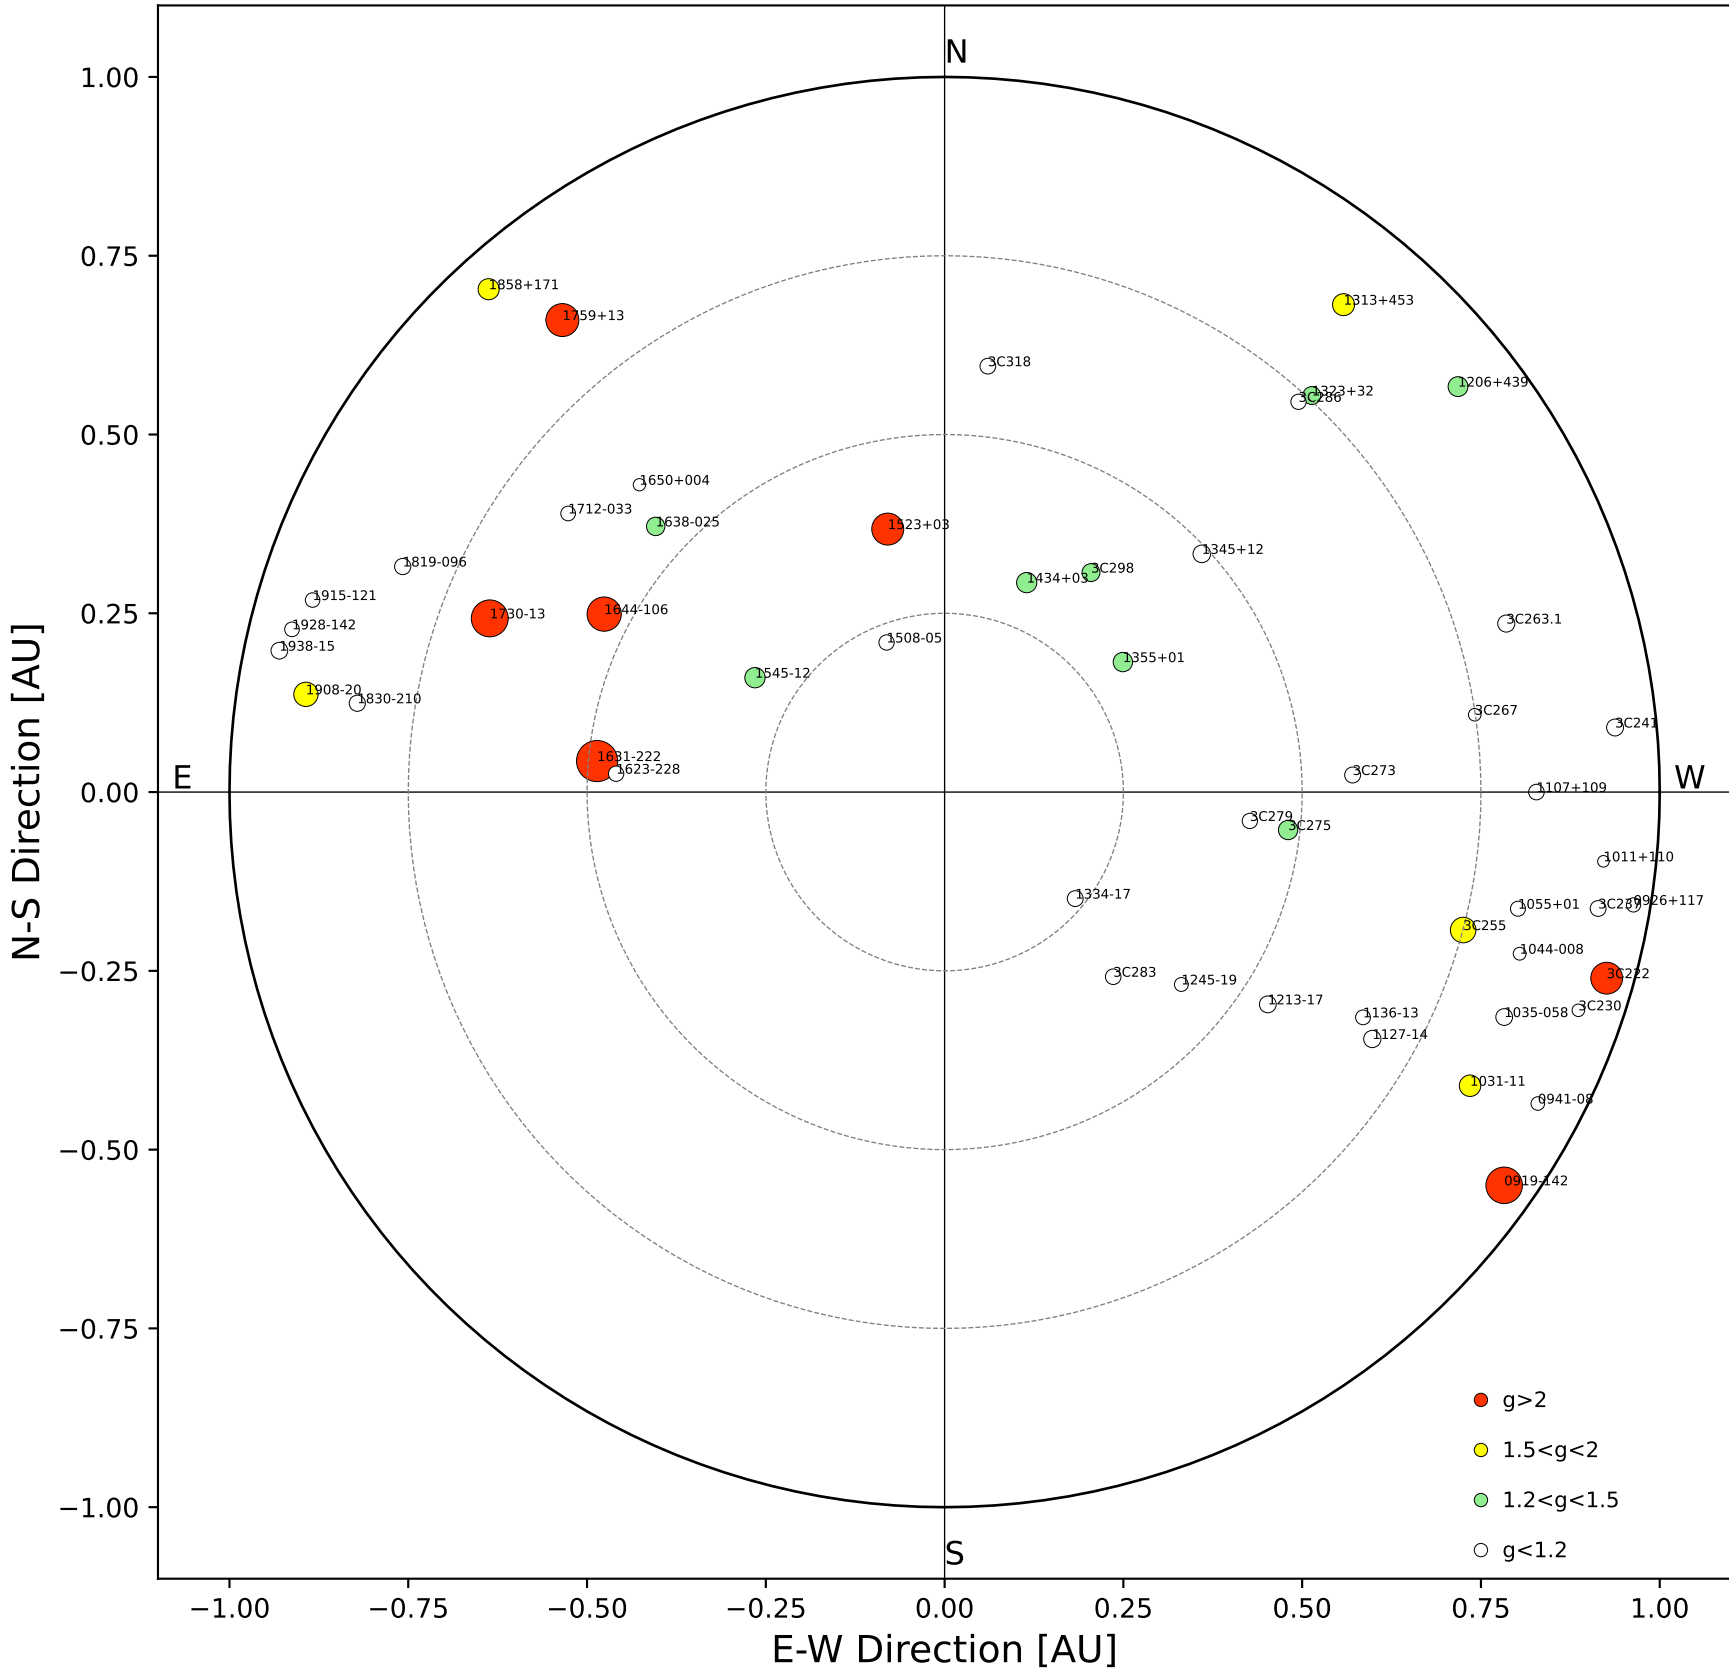

Fisheye View (2024/11/03 JST)

Top View

Side View