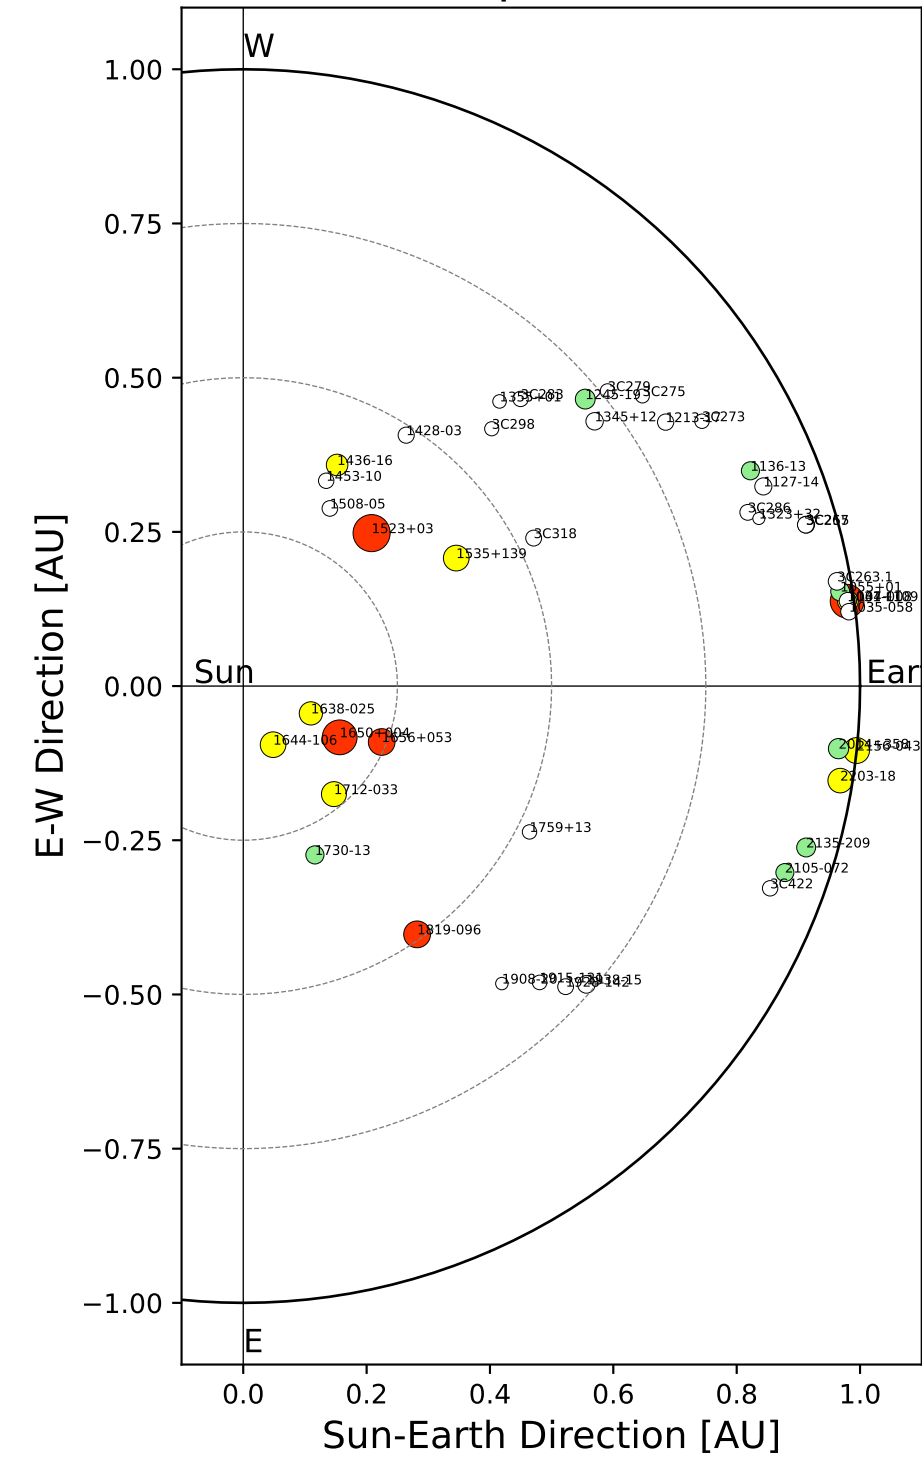

Fisheye View (2024/11/28 JST)

Top View

Side View