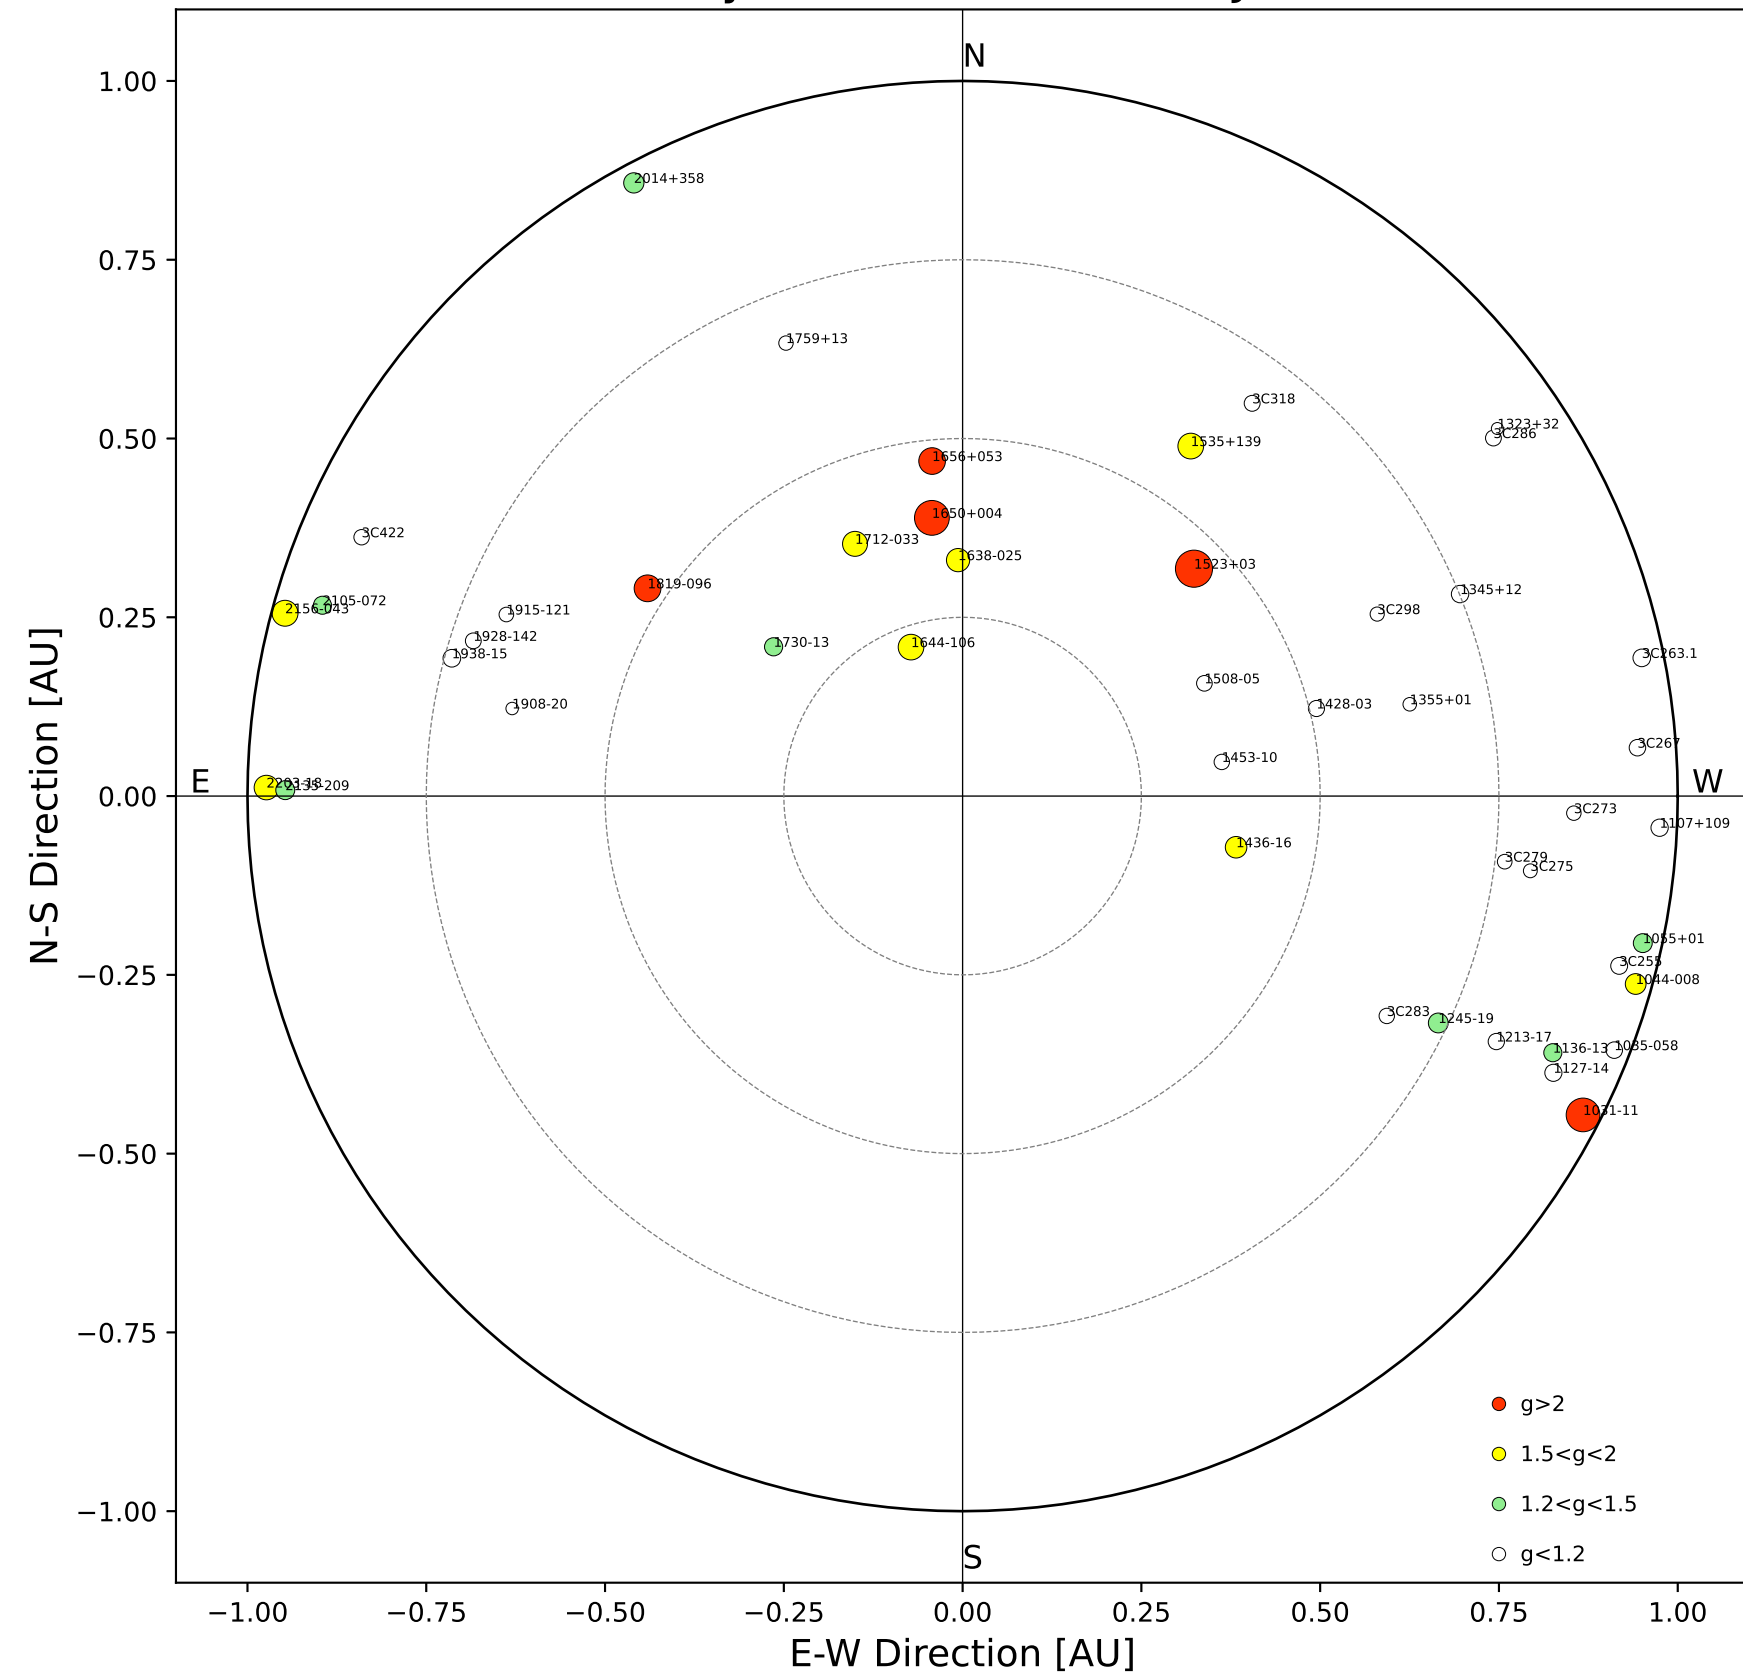

Fisheye View (2024/11/28 JST)

Top View

Side View