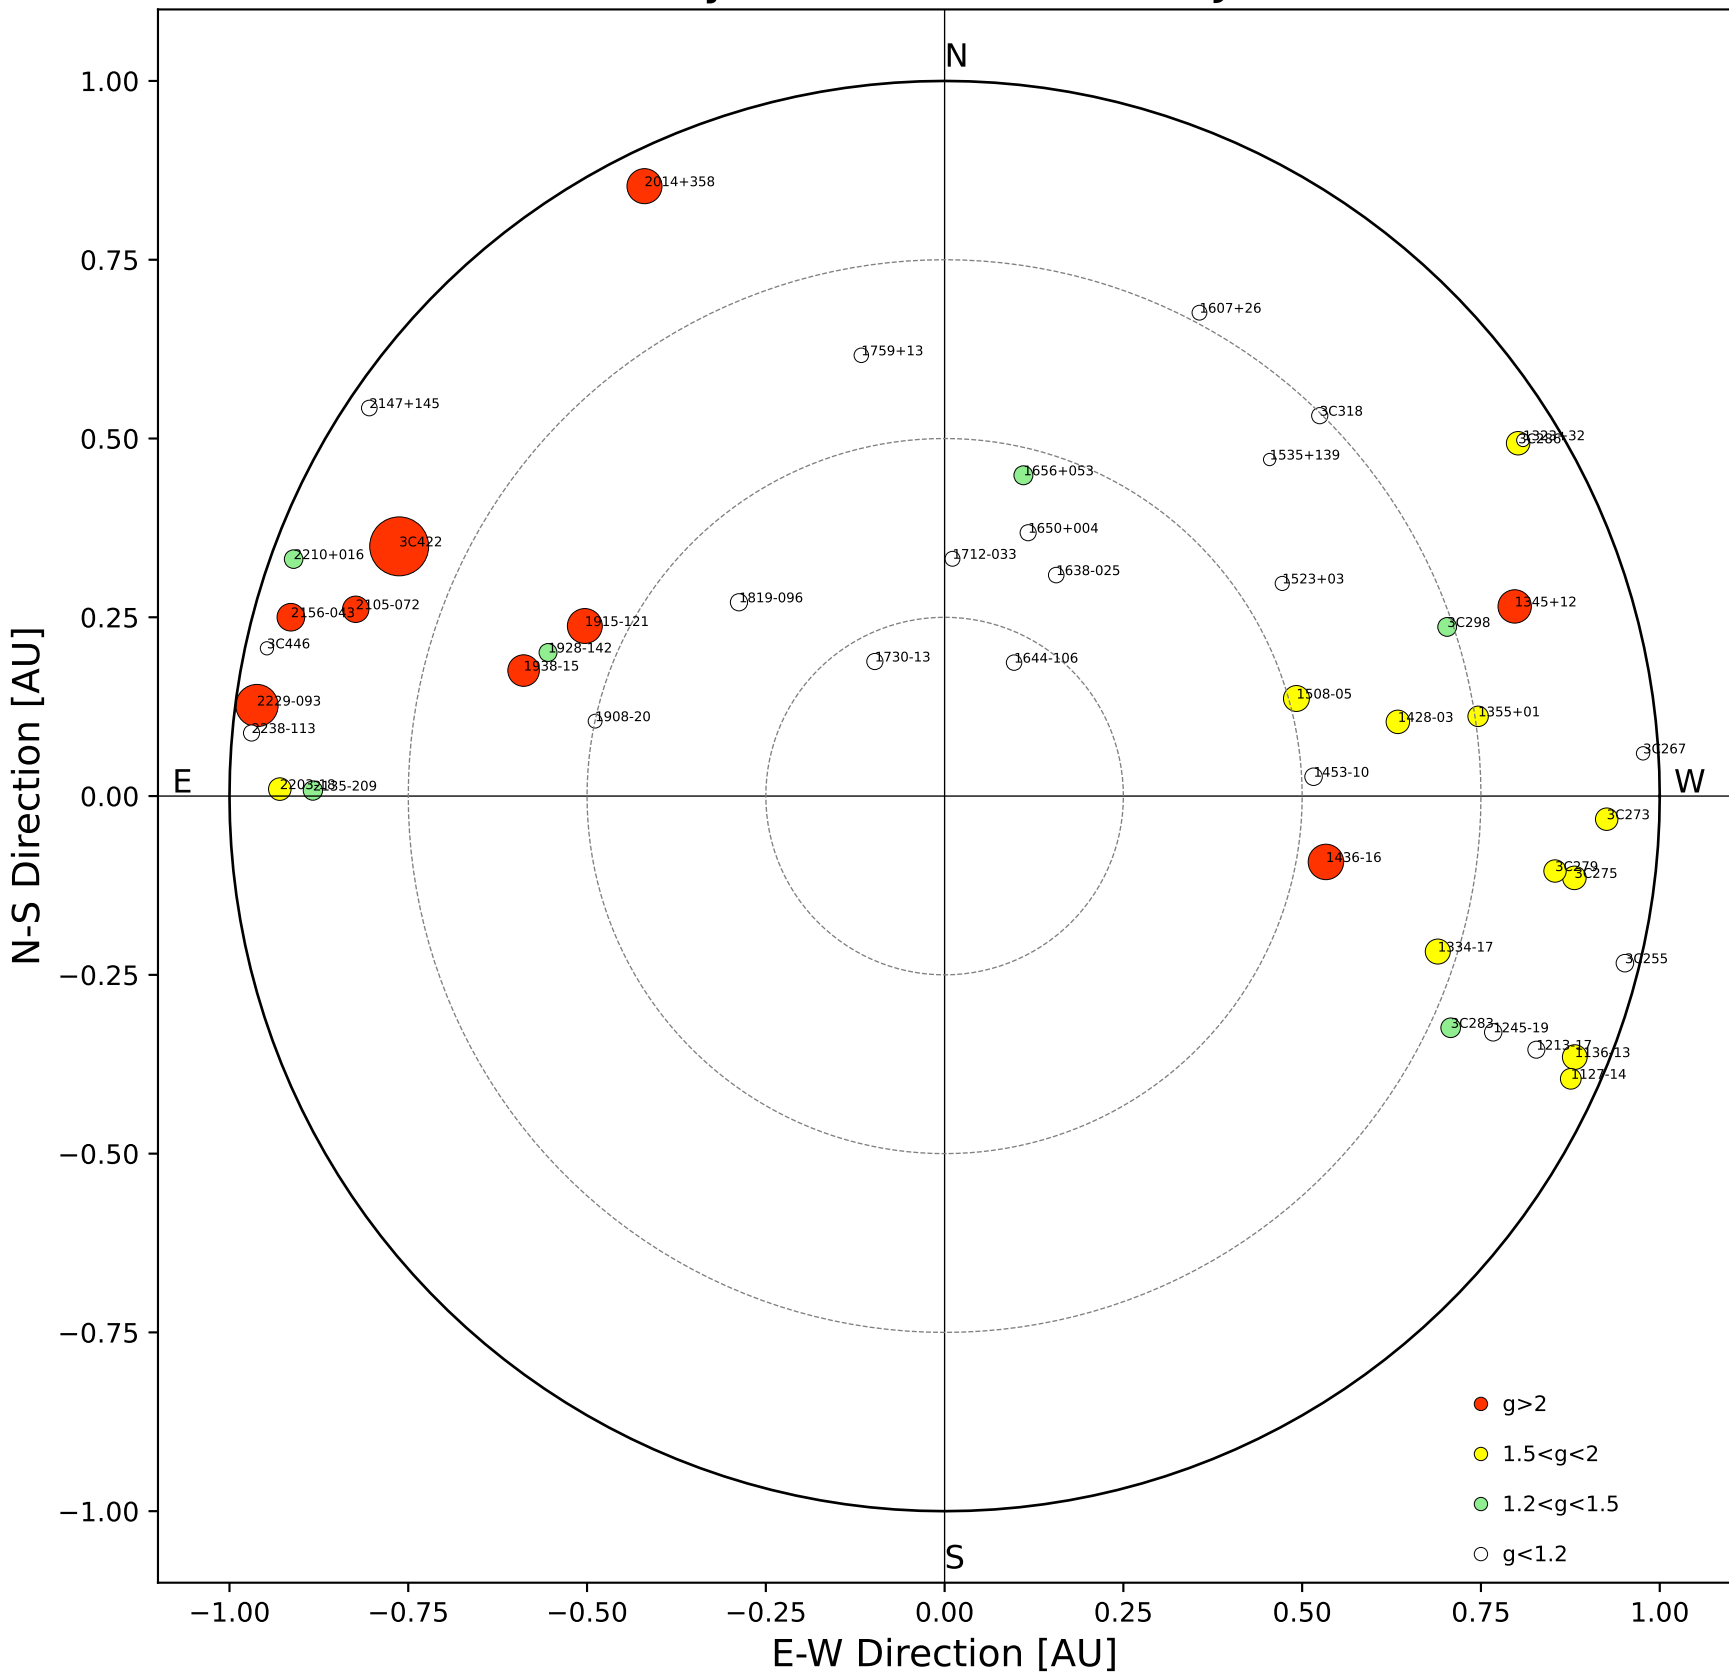

Fisheye View (2024/12/08 JST)

Top View

Side View