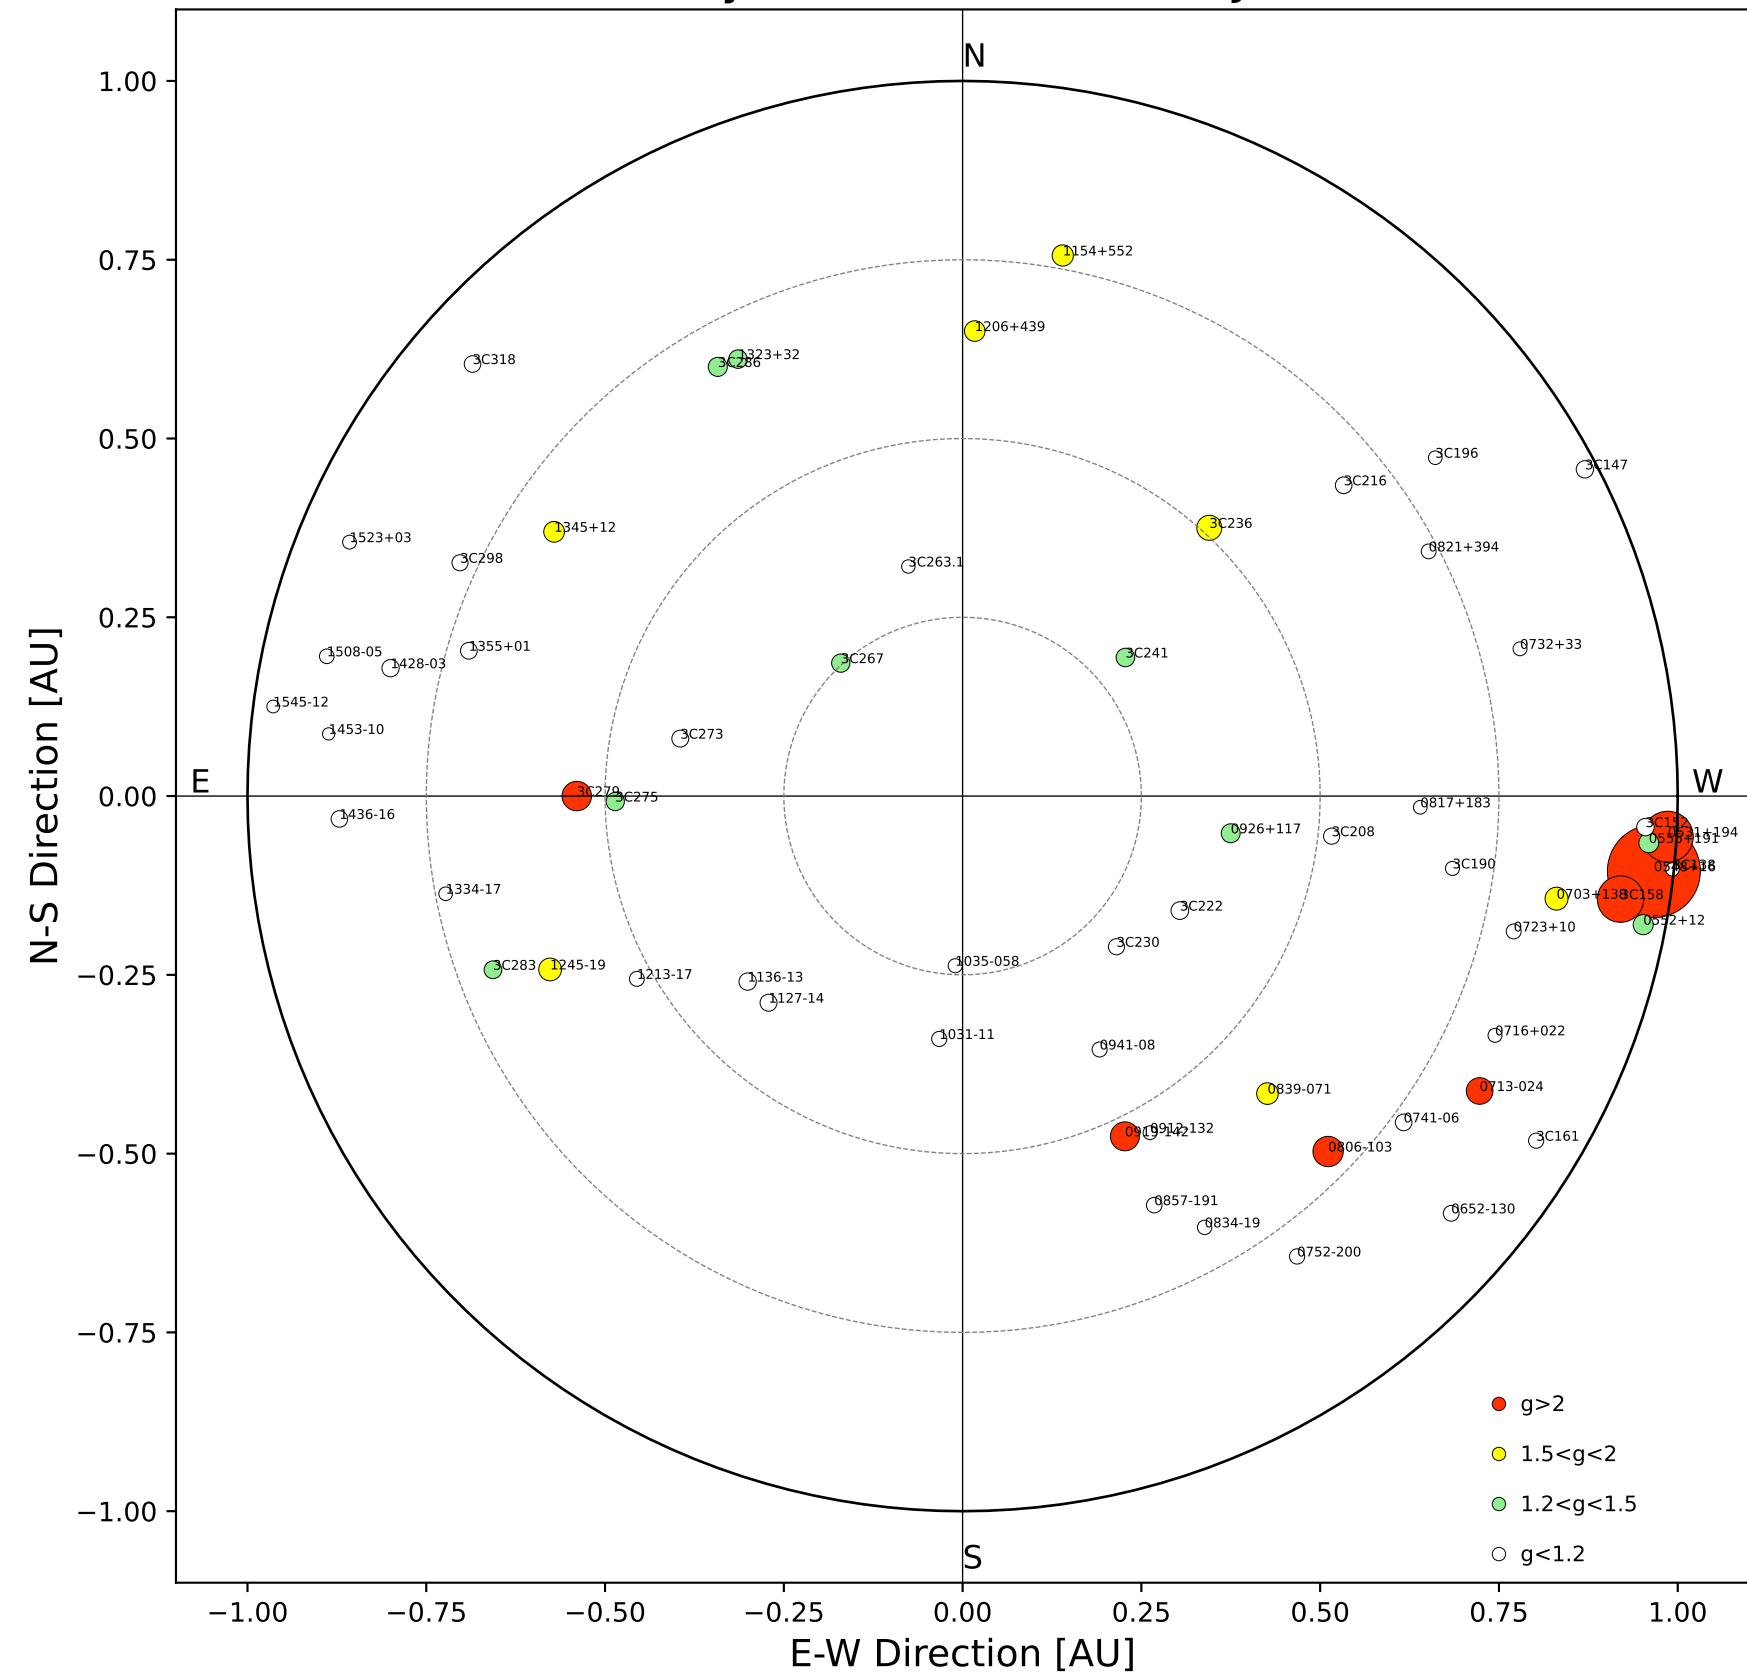

Fisheye View (2024/09/05 JST)

Top View

Side View