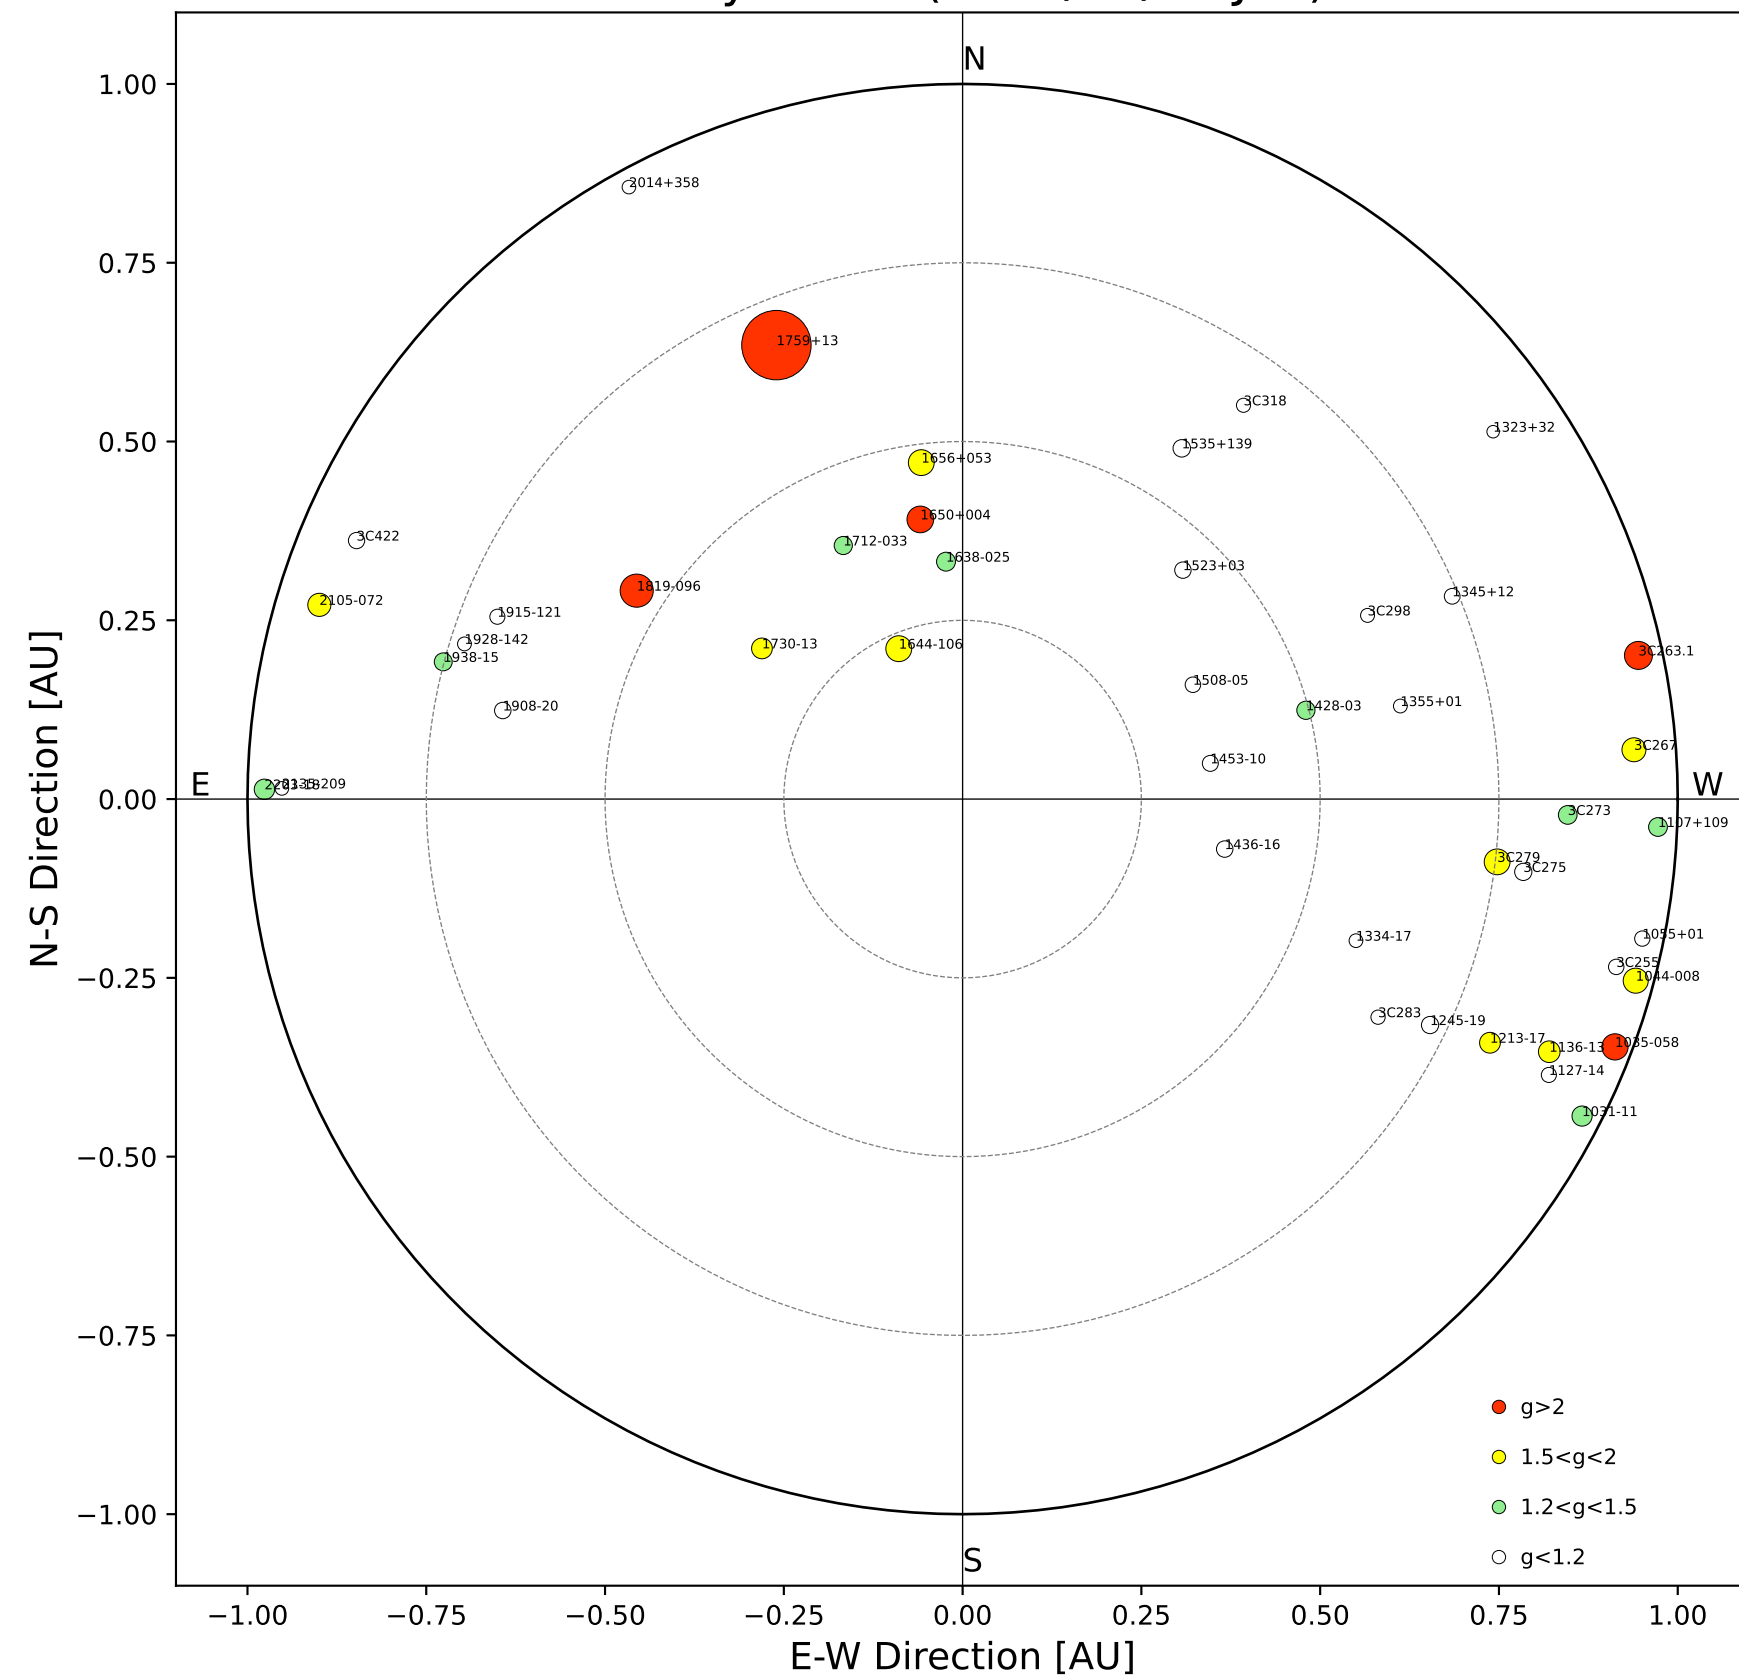

Fisheye View (2024/11/27 JST)

Top View

Side View