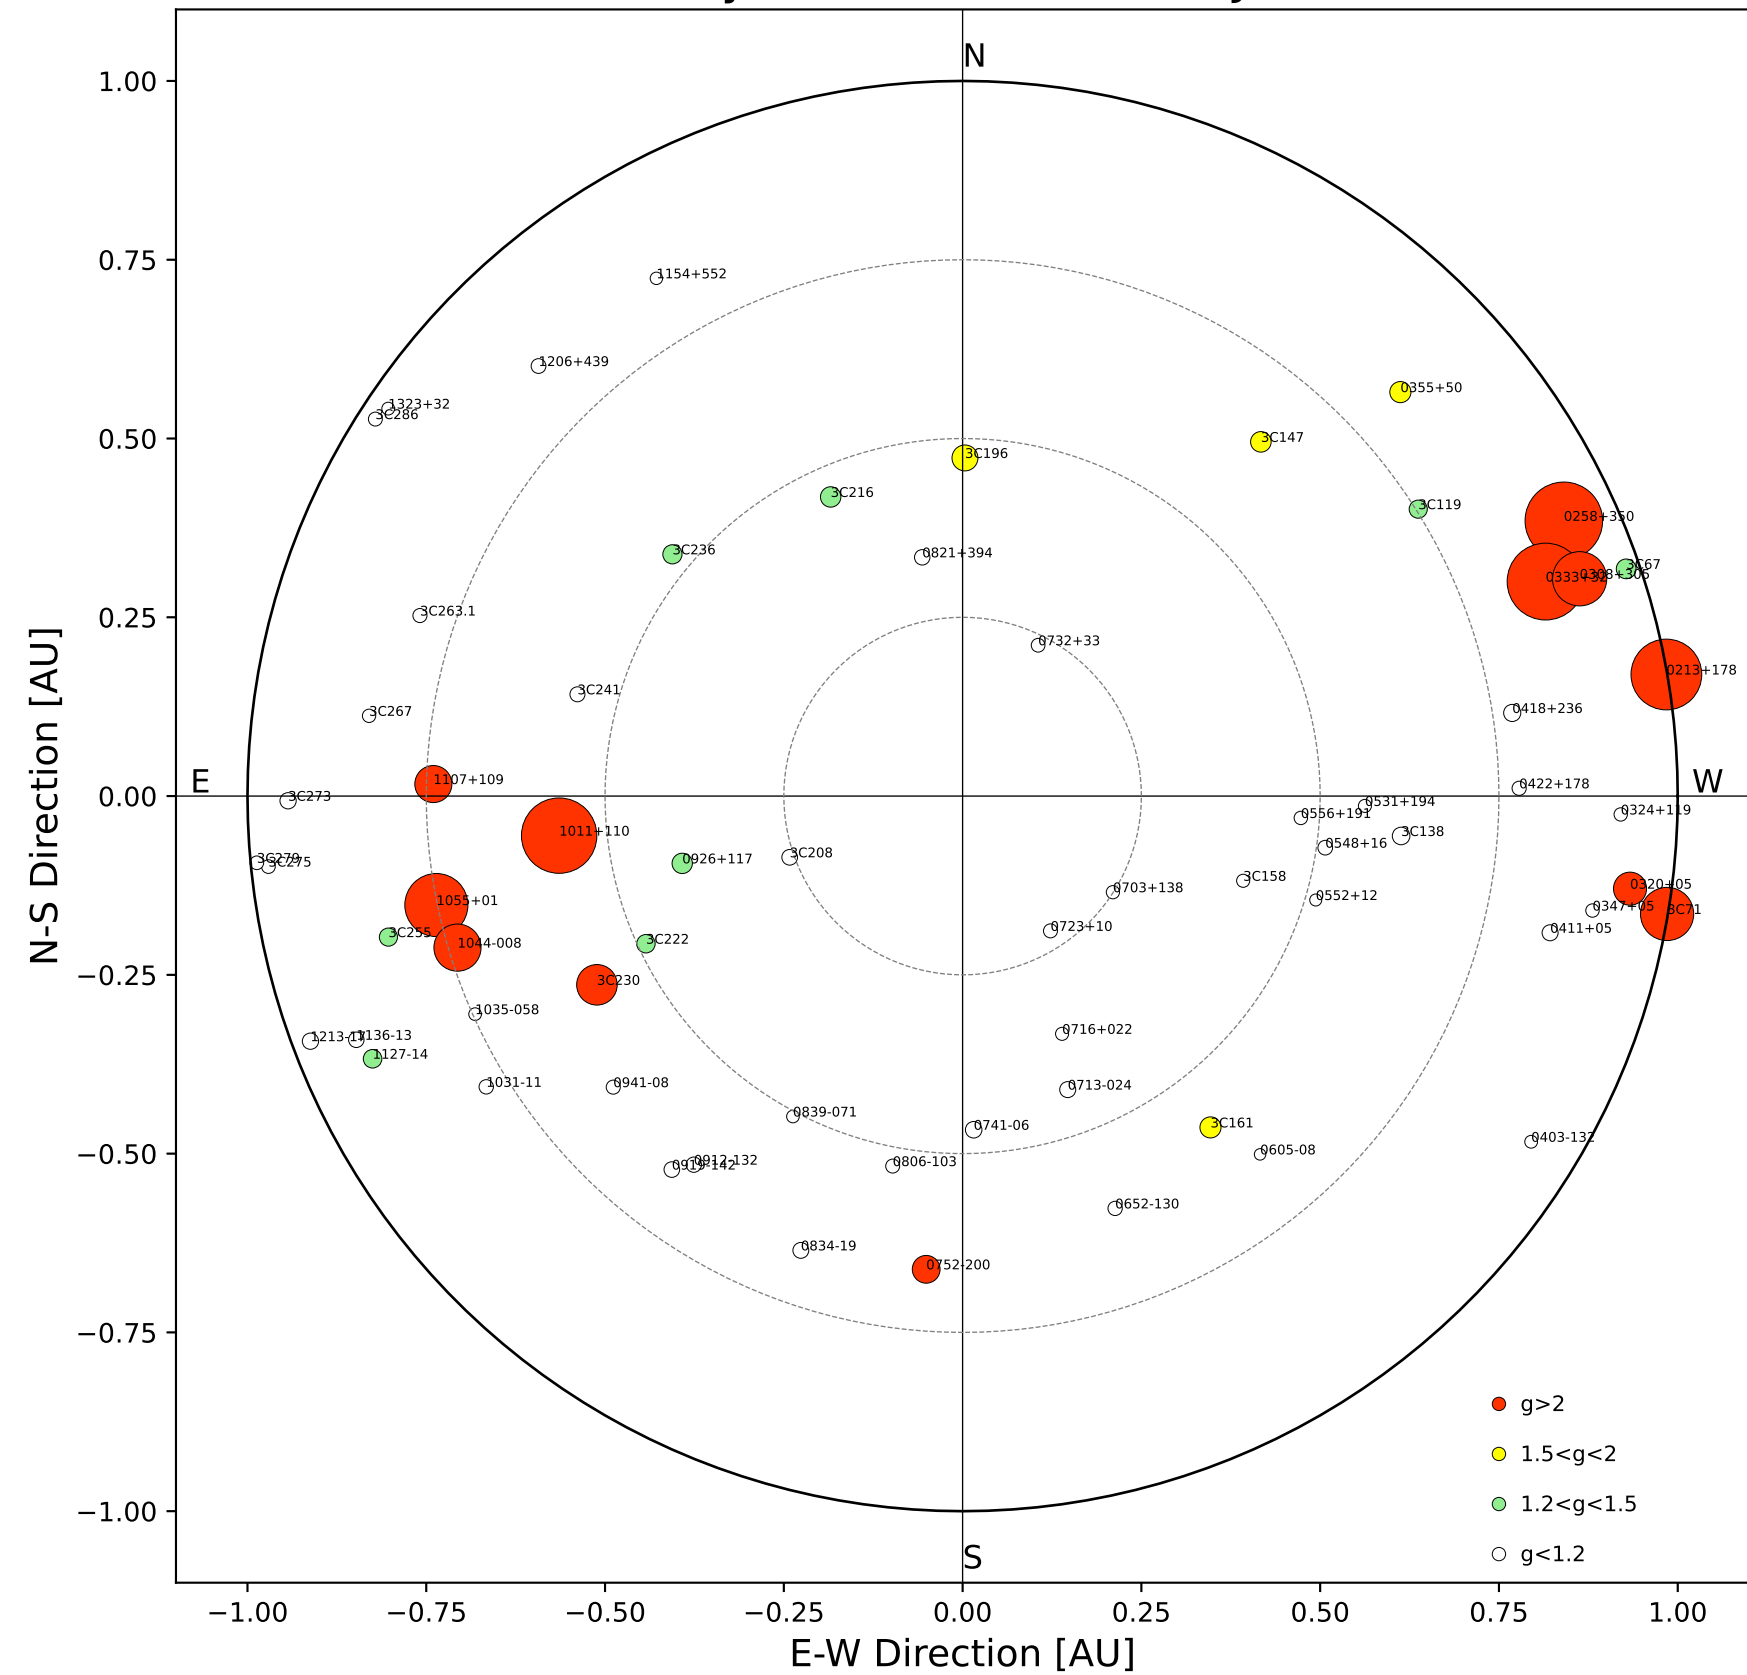

Fisheye View (2024/07/20 JST)

Top View

Side View