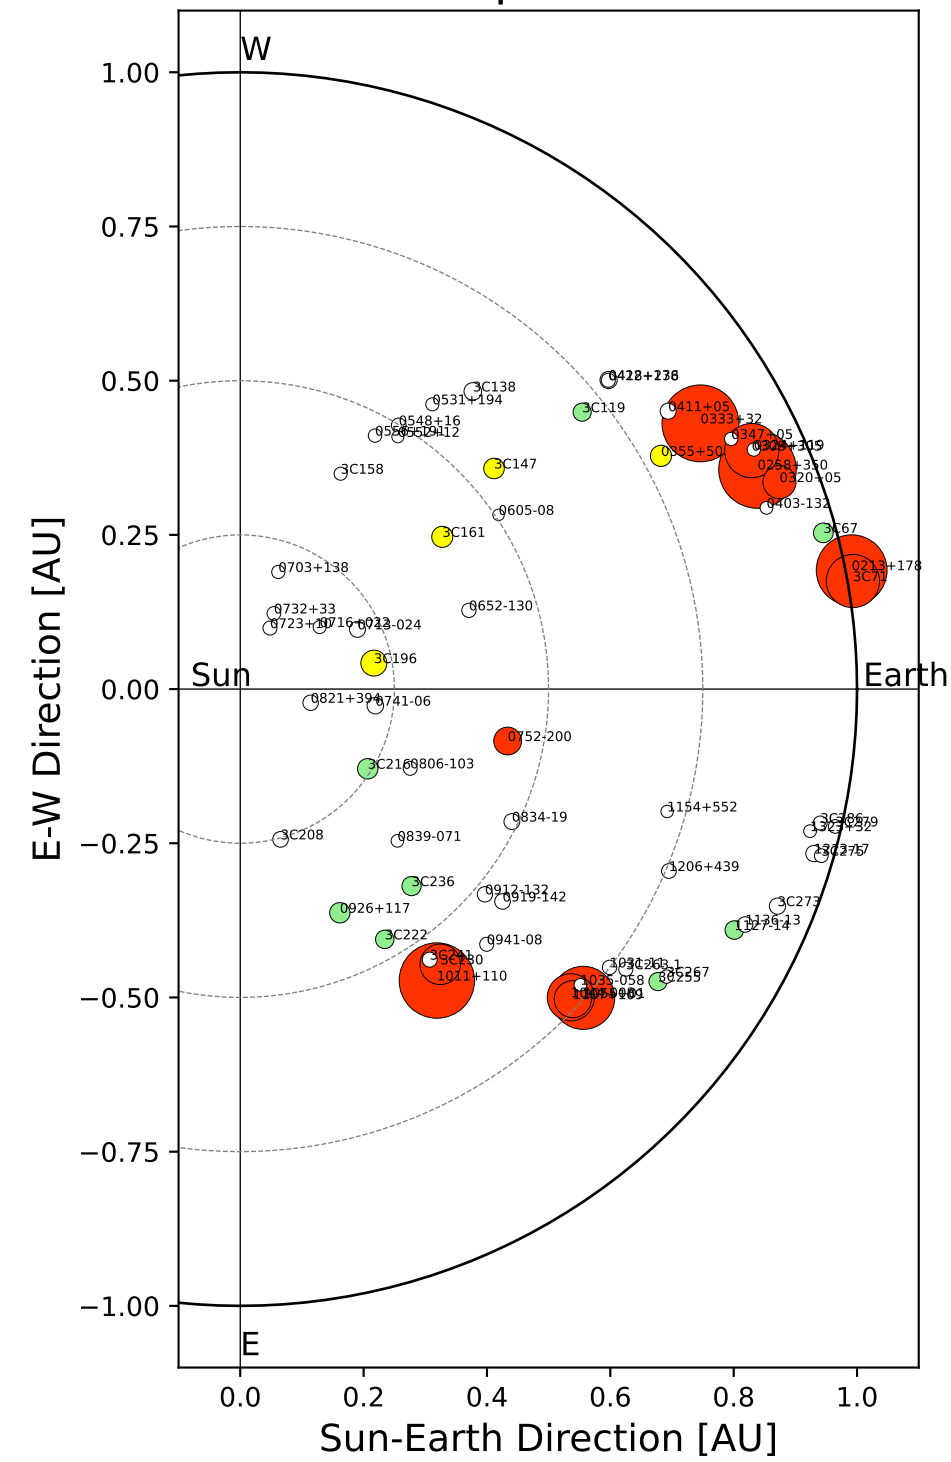

Fisheye View (2024/07/20 JST)

Top View

Side View