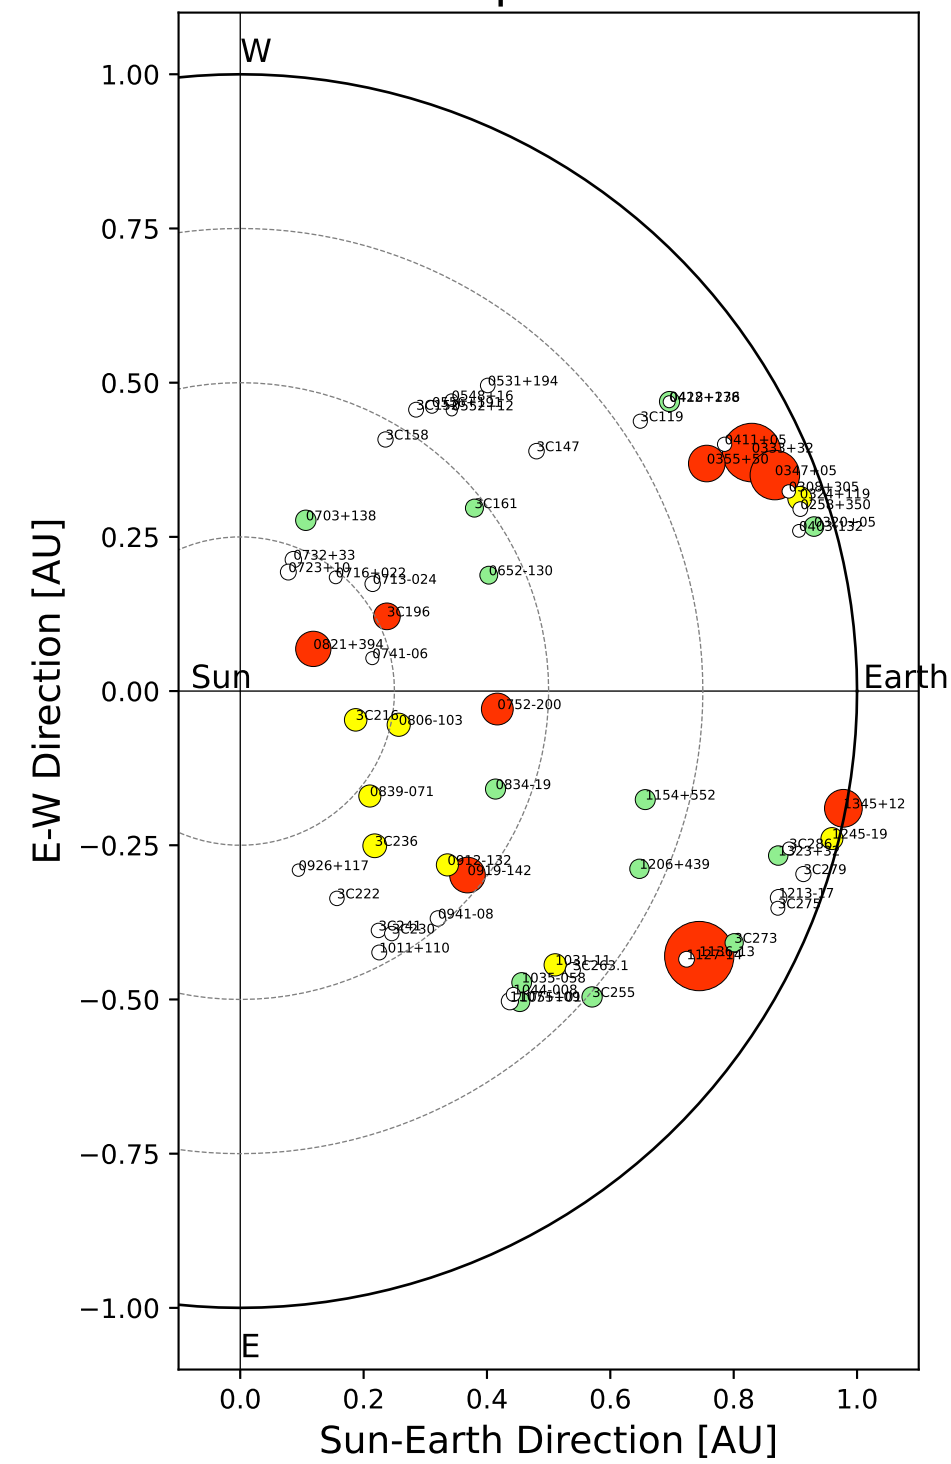

Fisheye View (2024/07/26 JST)

Top View

Side View