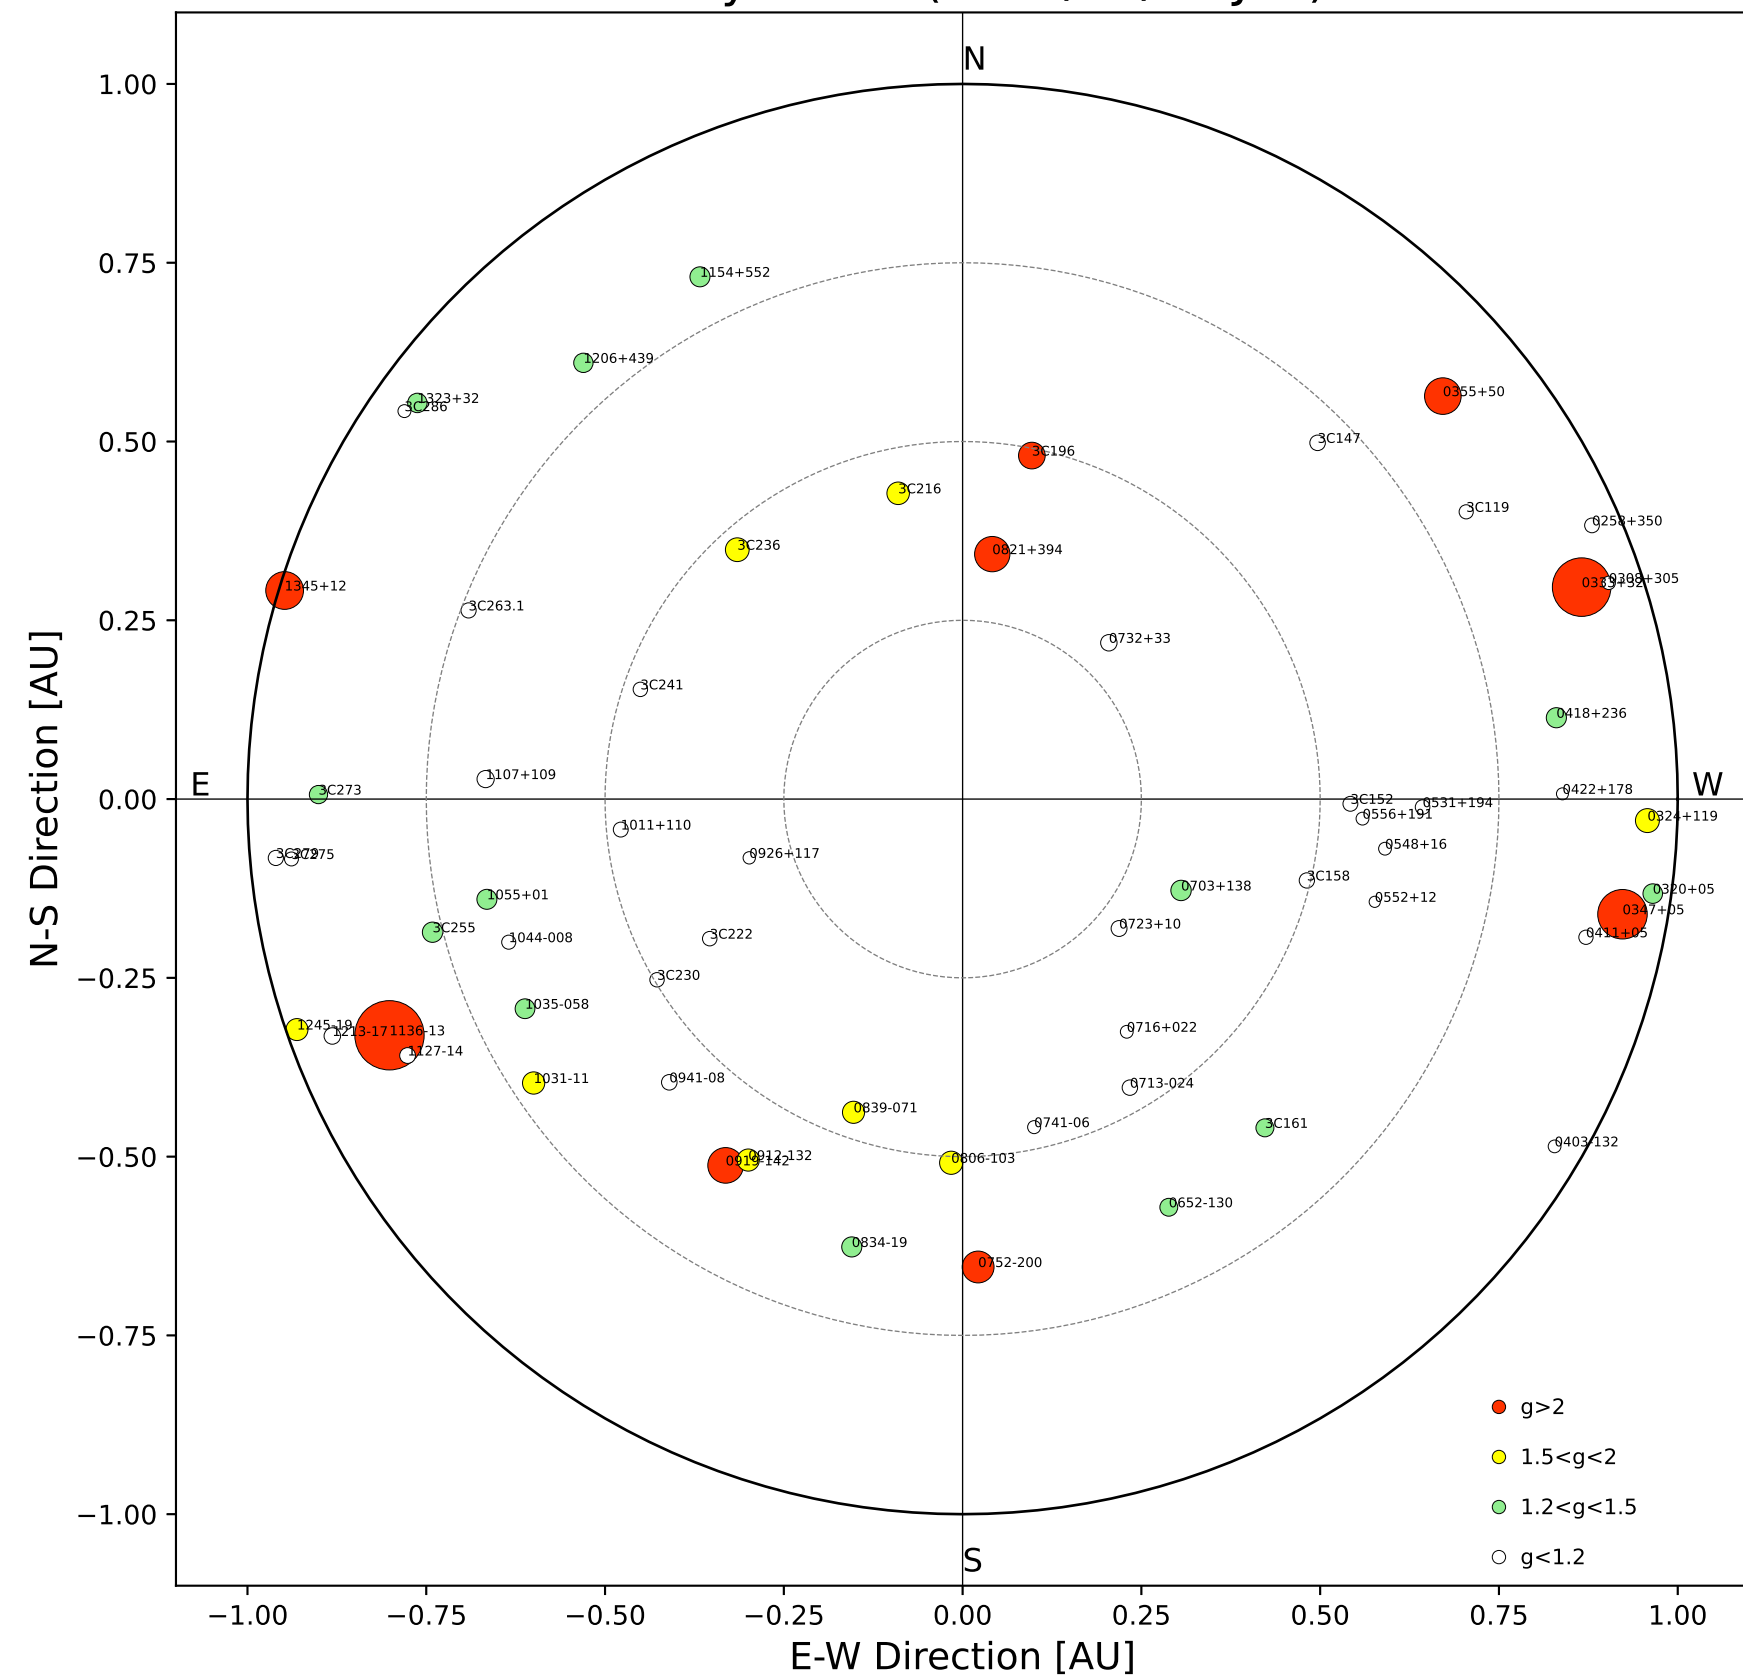

Fisheye View (2024/07/26 JST)

Top View

Side View