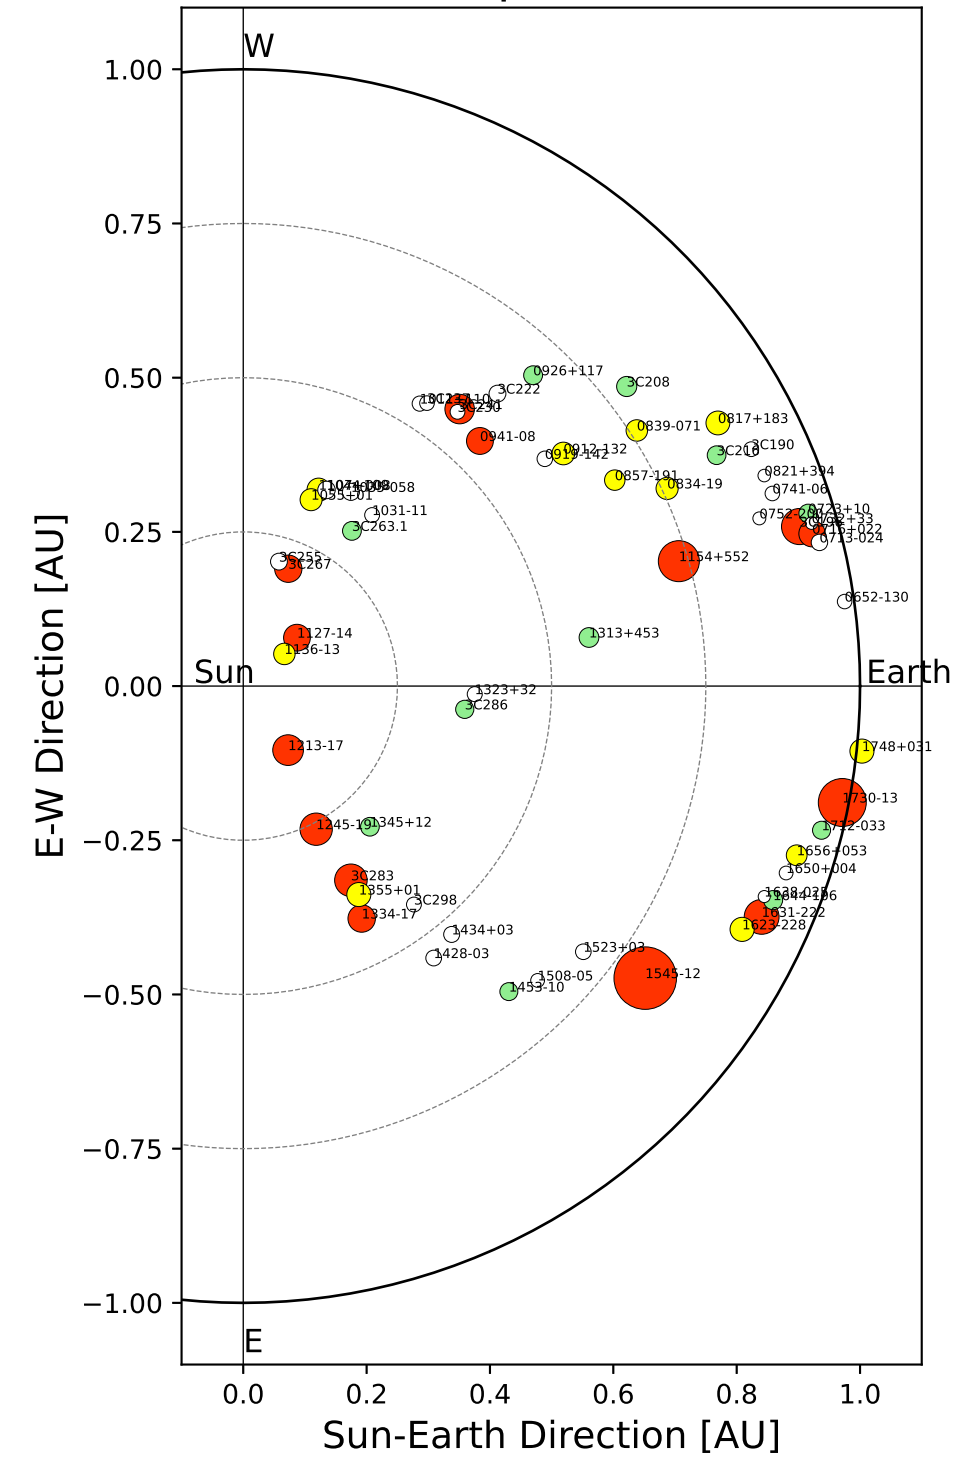

Fisheye View (2024/09/27 JST)

Top View

Side View