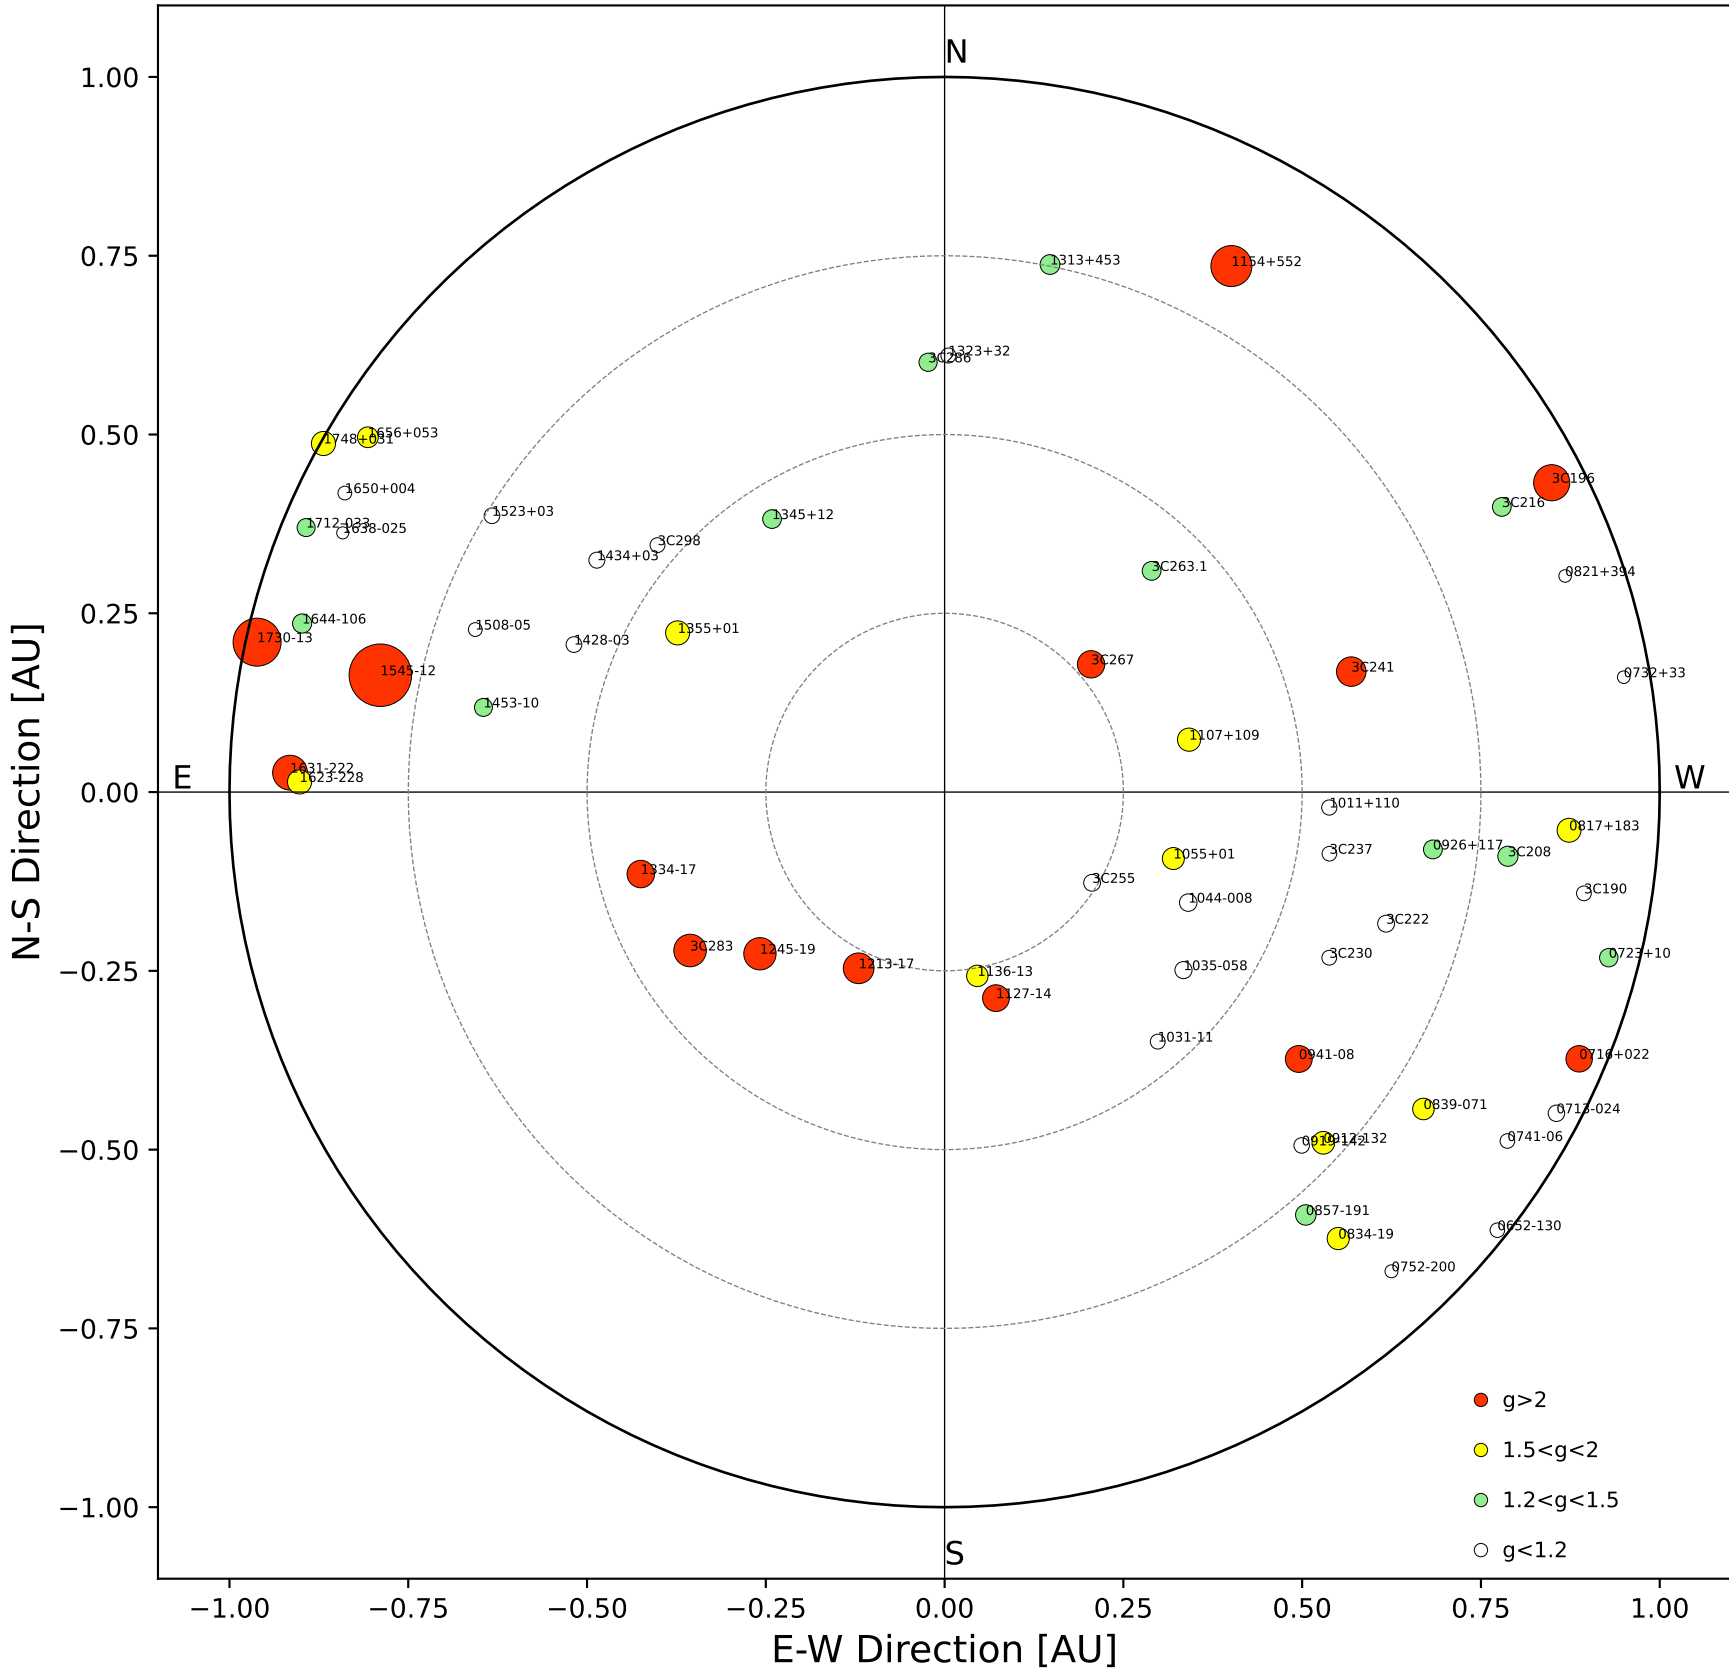

Fisheye View (2024/09/27 JST)

Top View

Side View