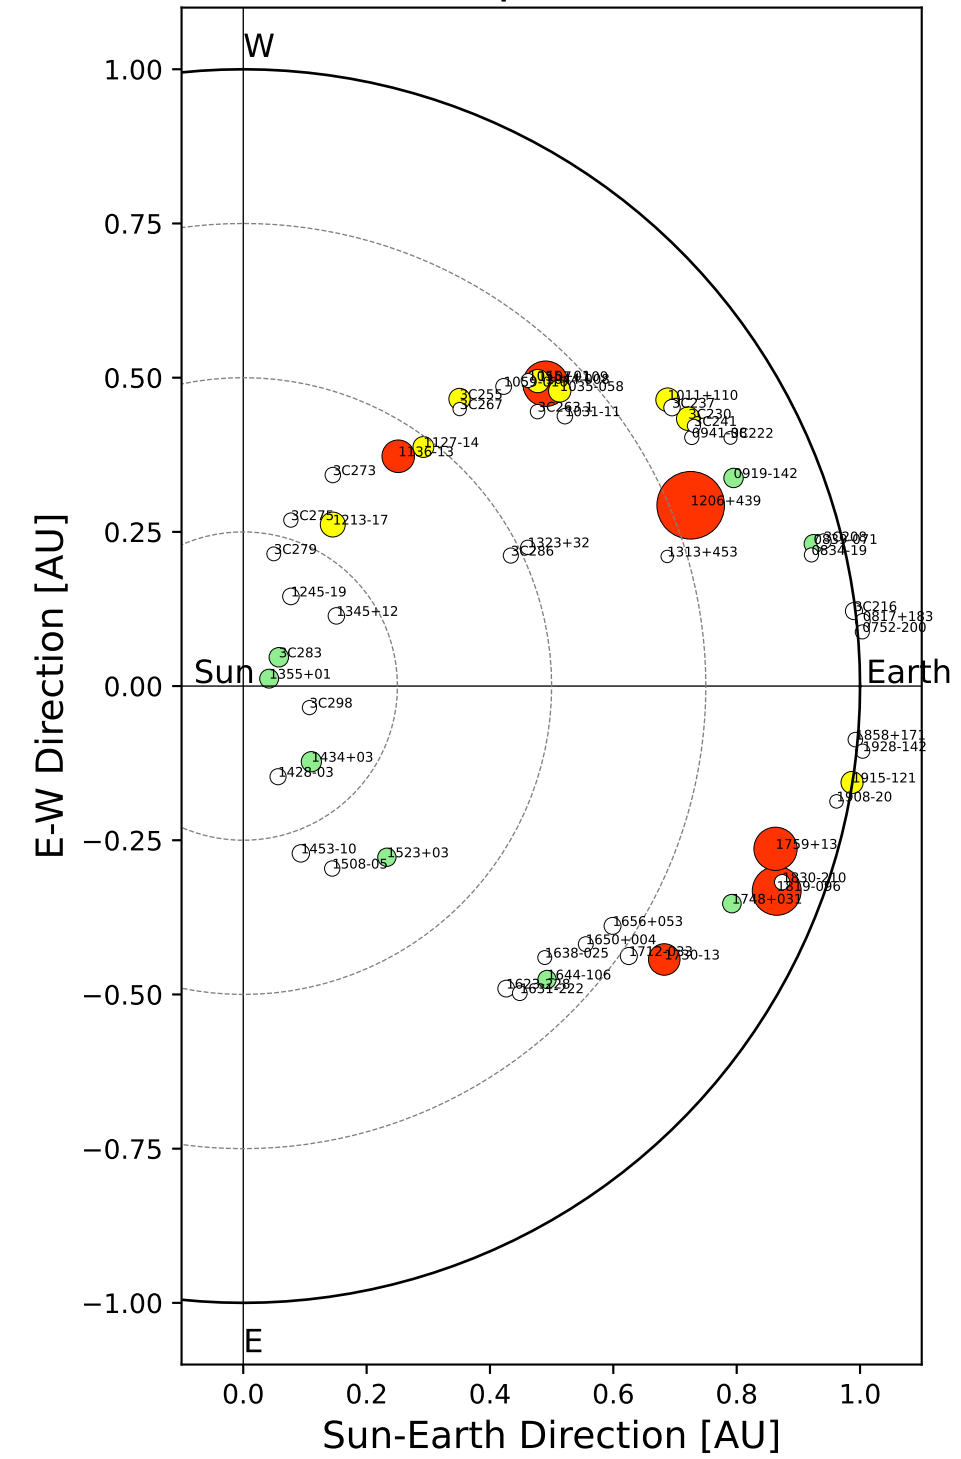

Fisheye View (2024/10/21 JST)

Top View

Side View