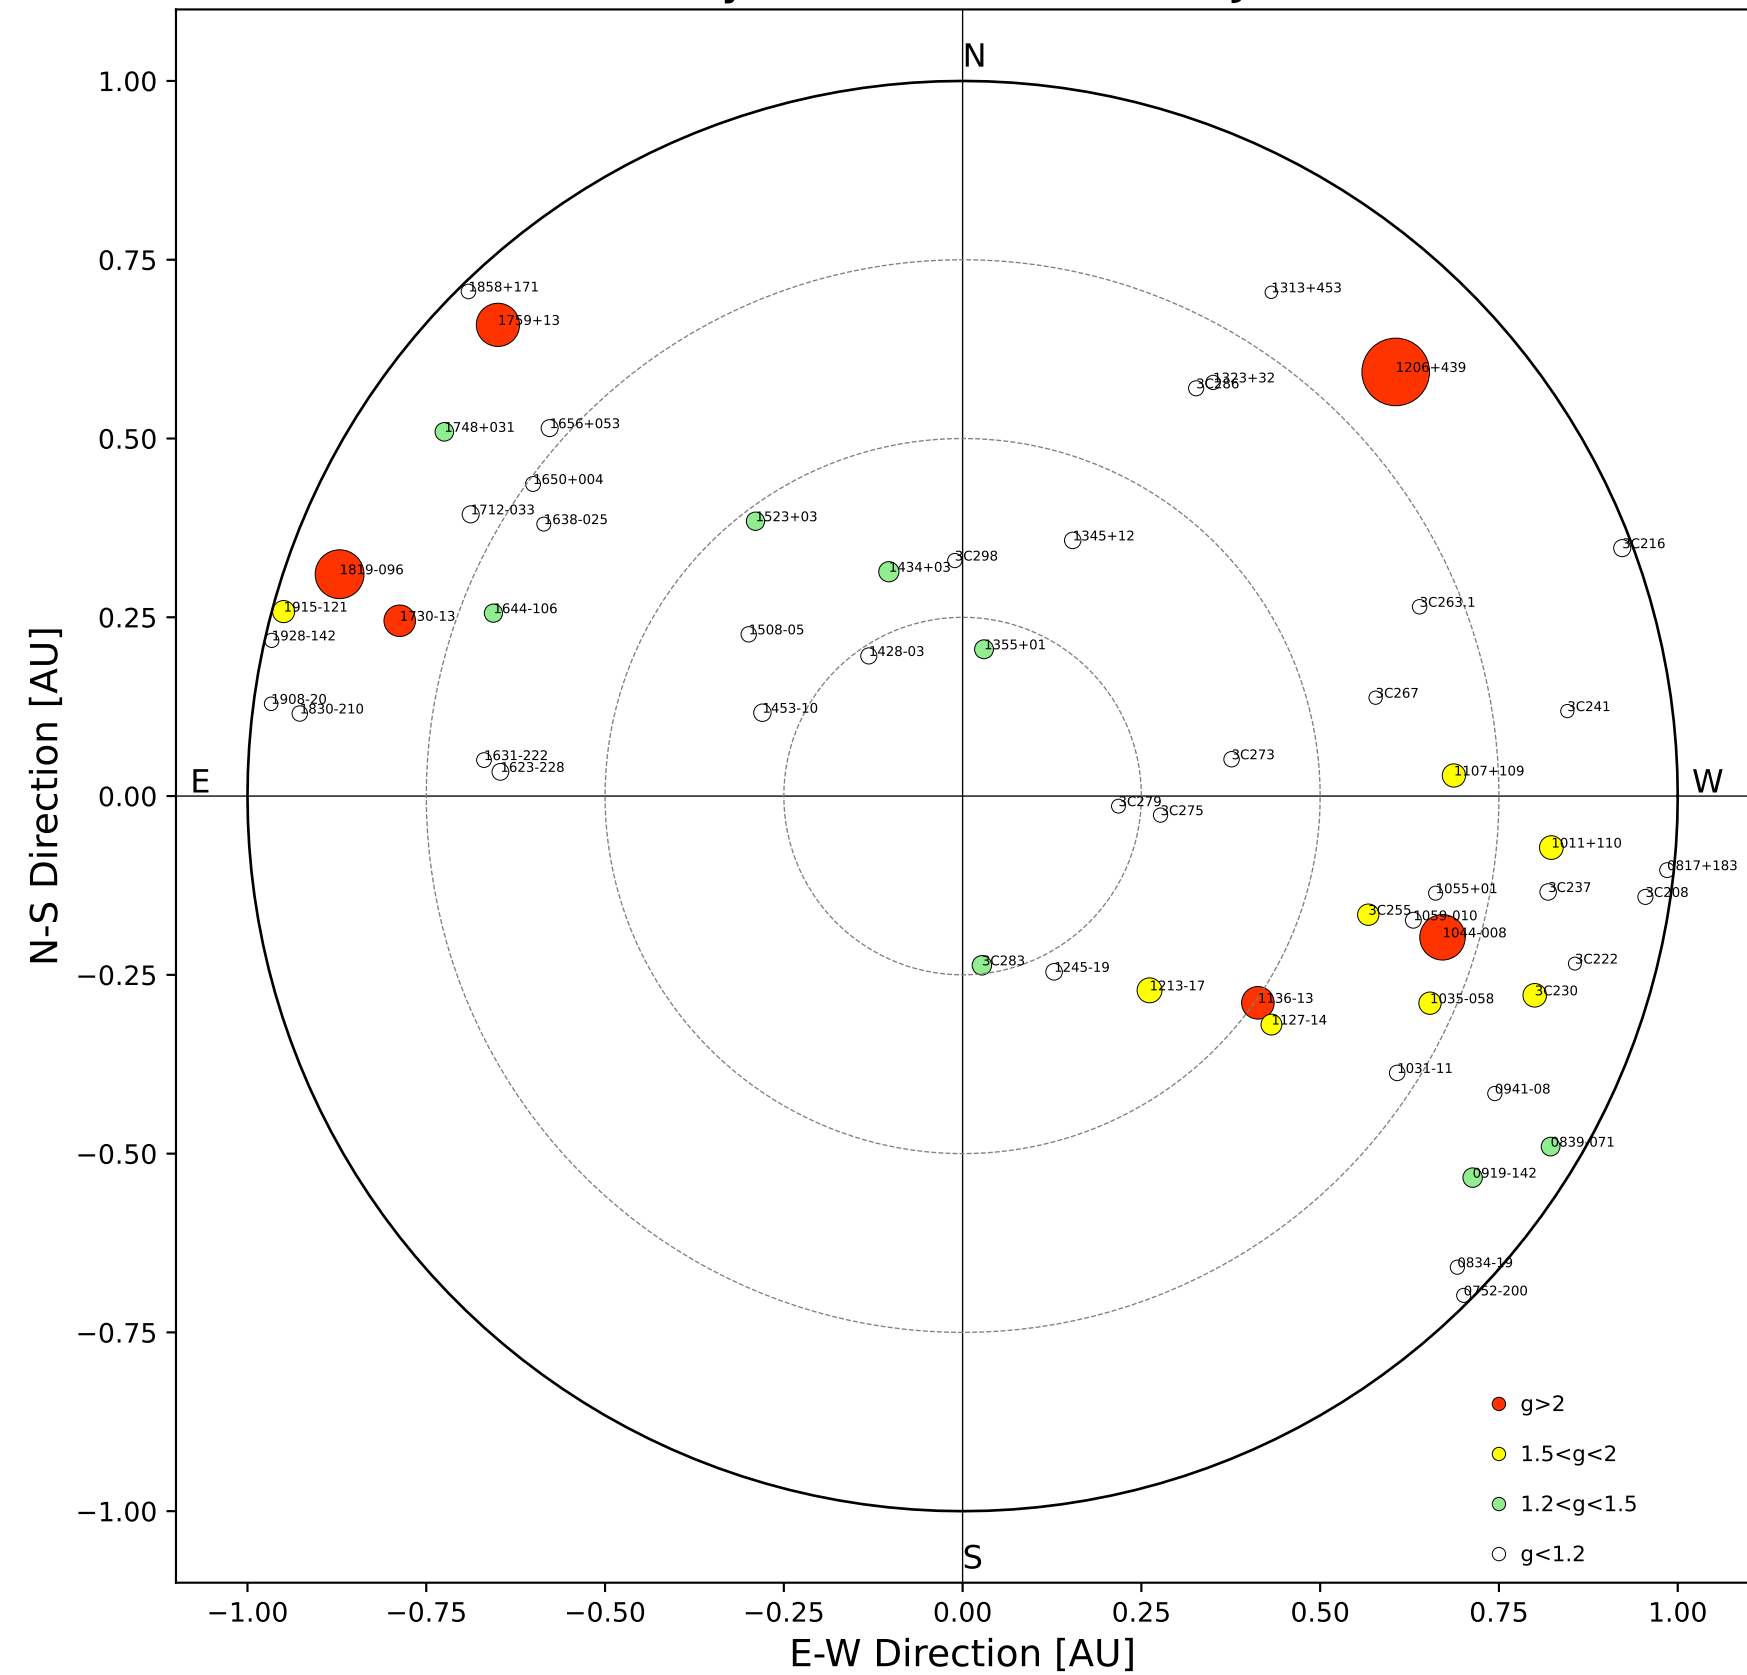

Fisheye View (2024/10/21 JST)

Top View

Side View