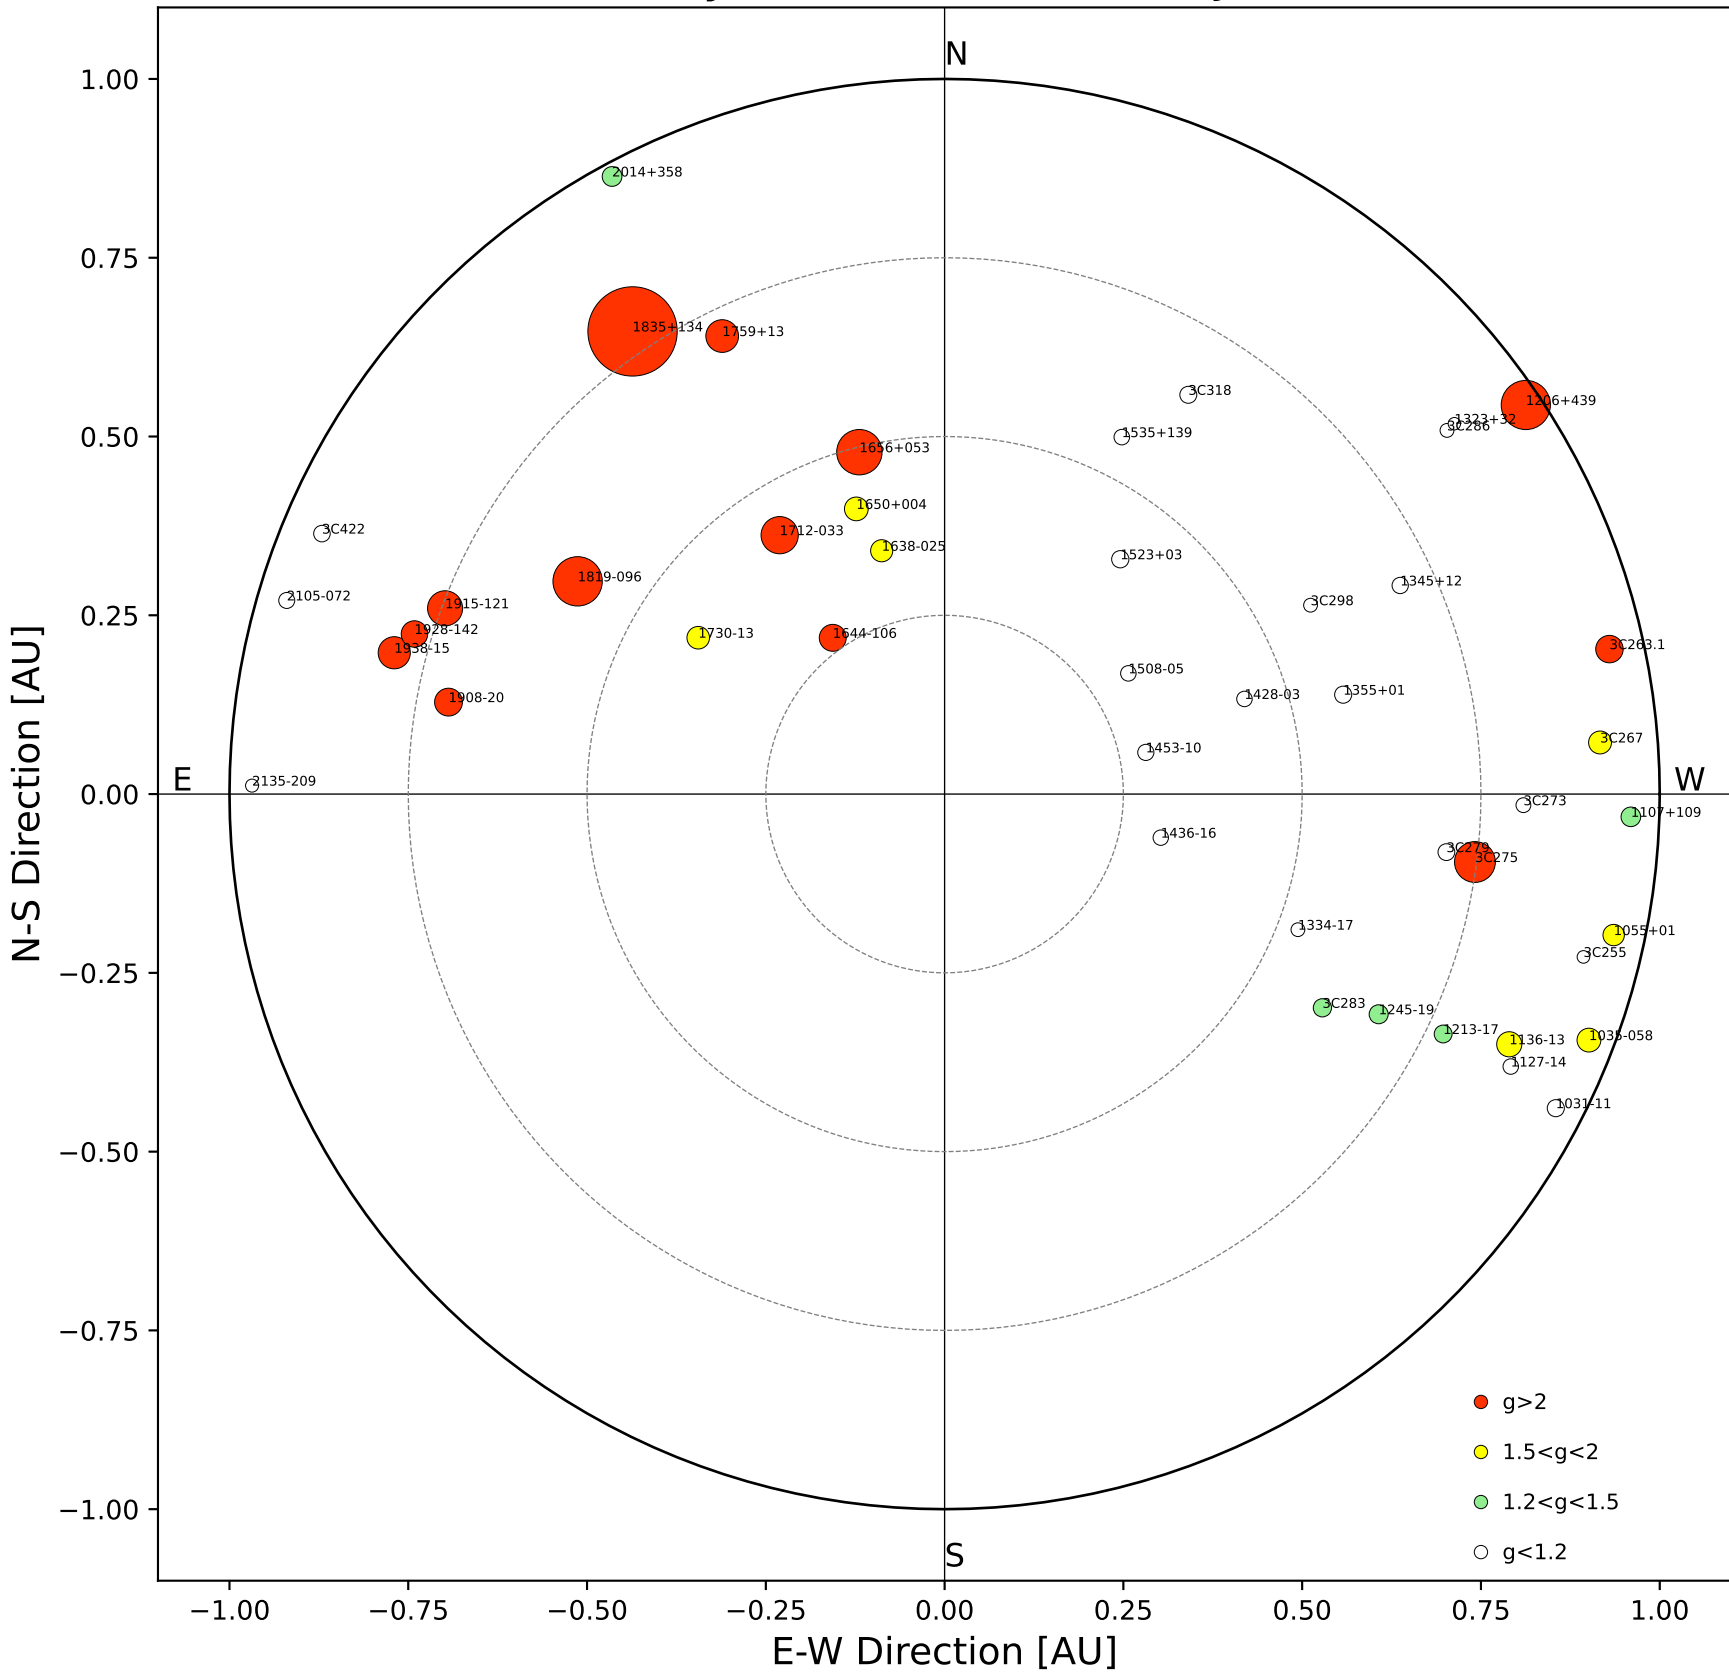

Fisheye View (2024/11/23 JST)

Top View

Side View