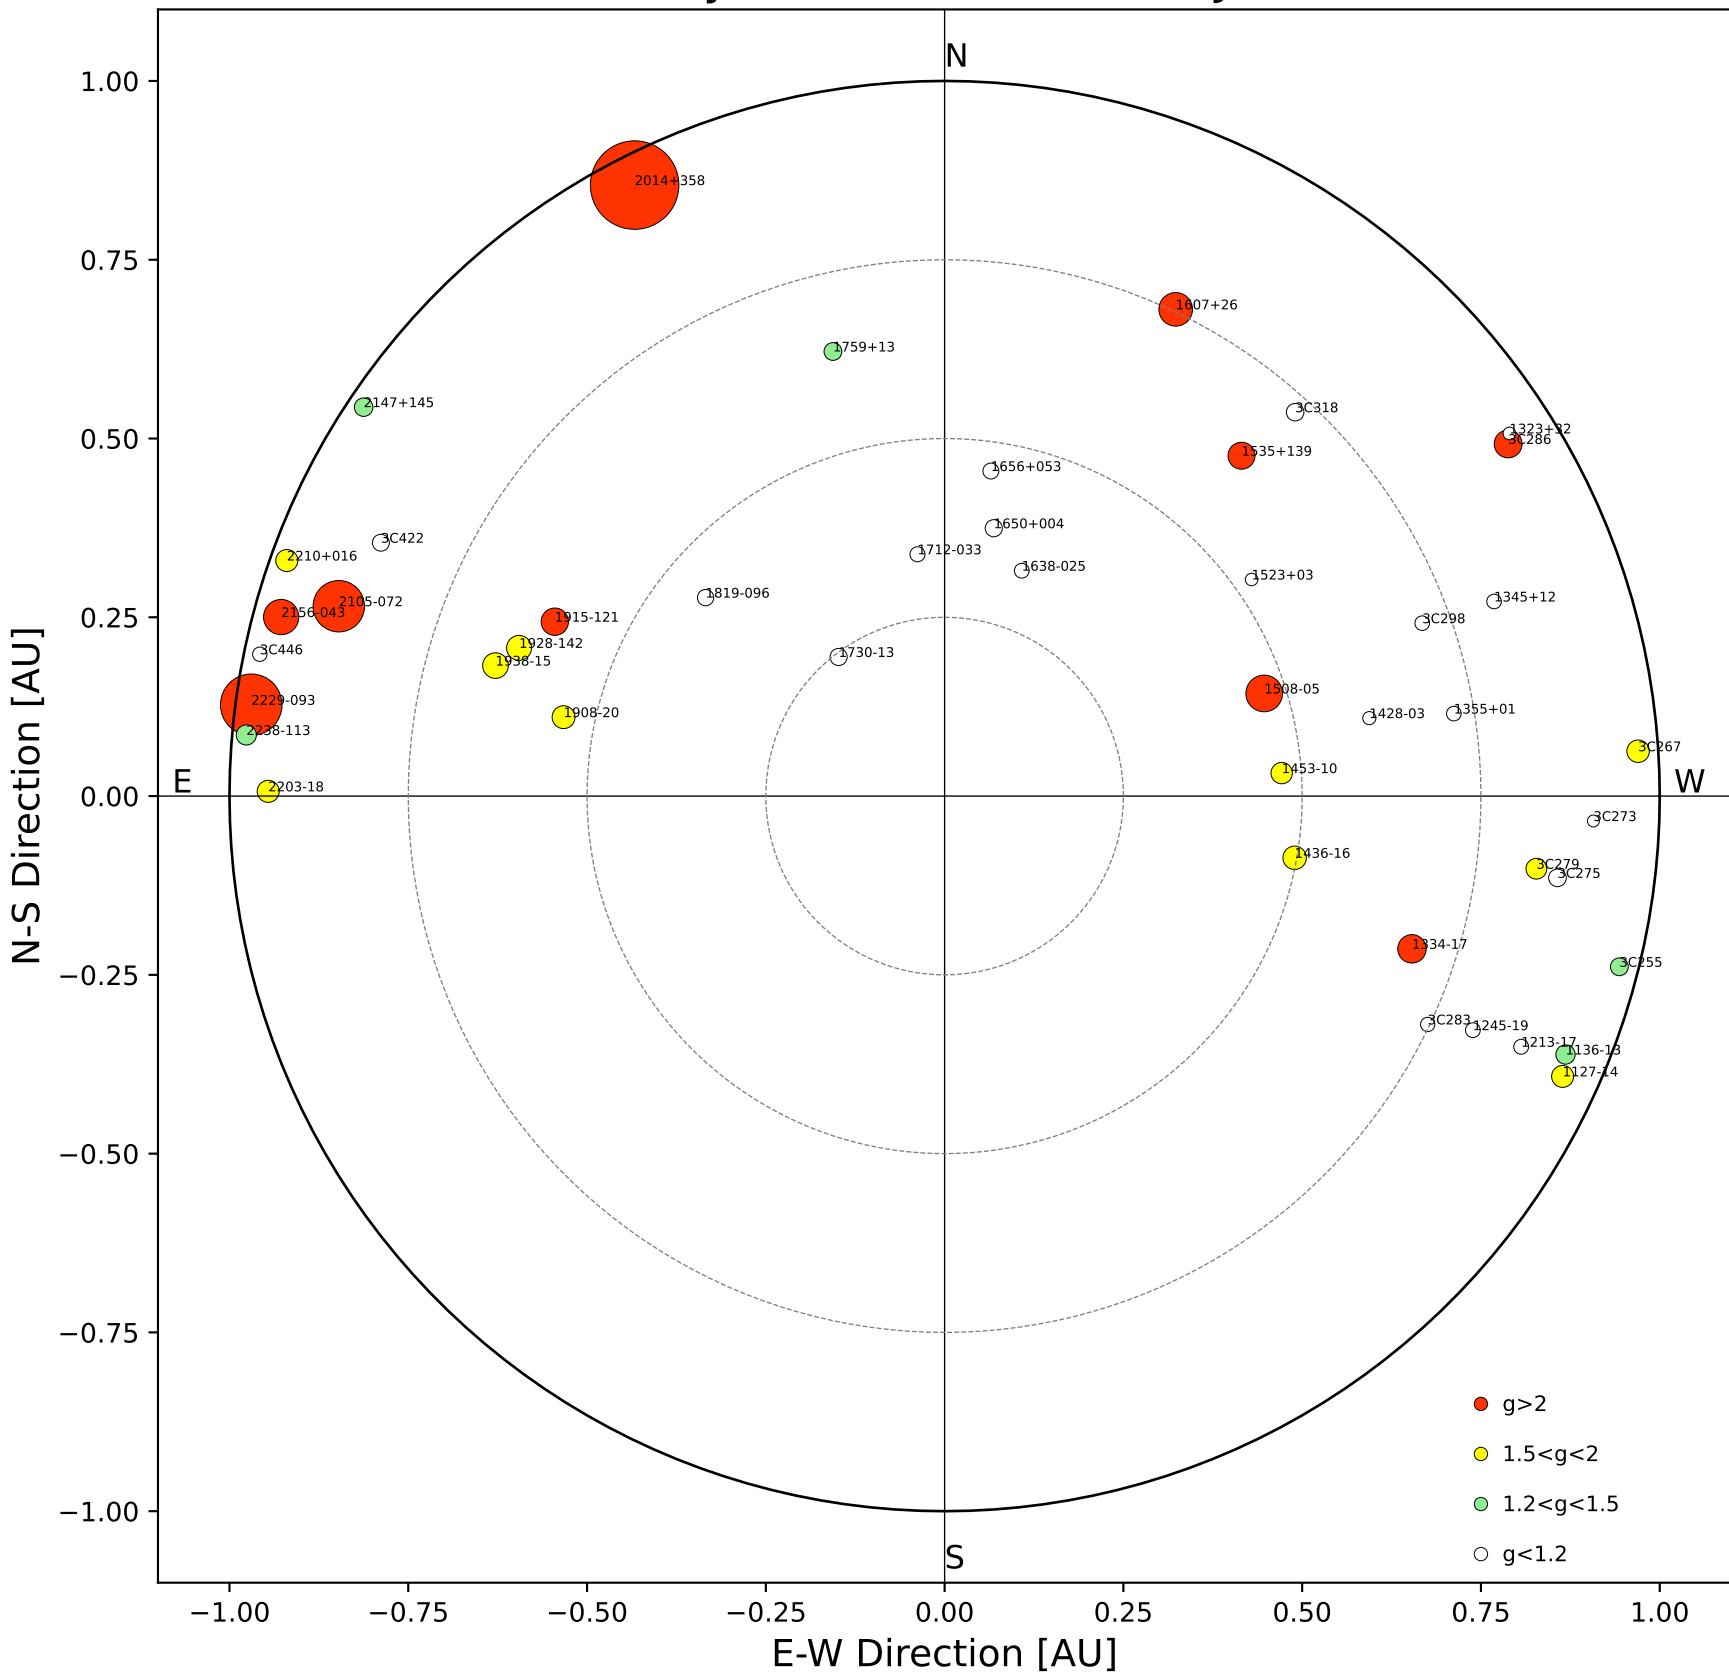

Fisheye View (2024/12/05 JST)

Top View

Side View