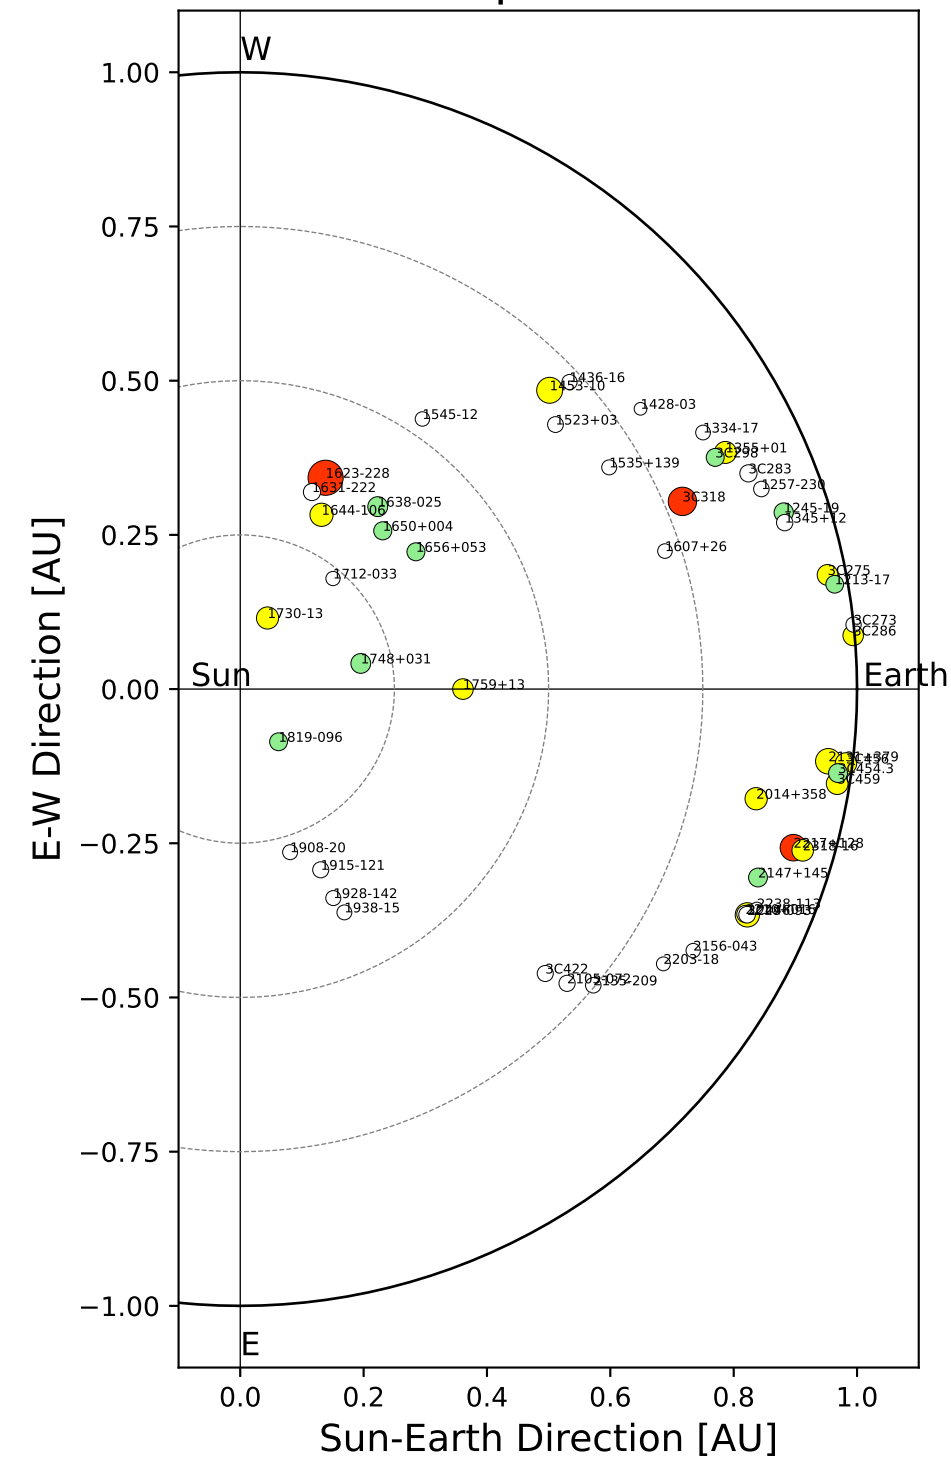

Fisheye View (2024/12/22 JST)

Top View

Side View