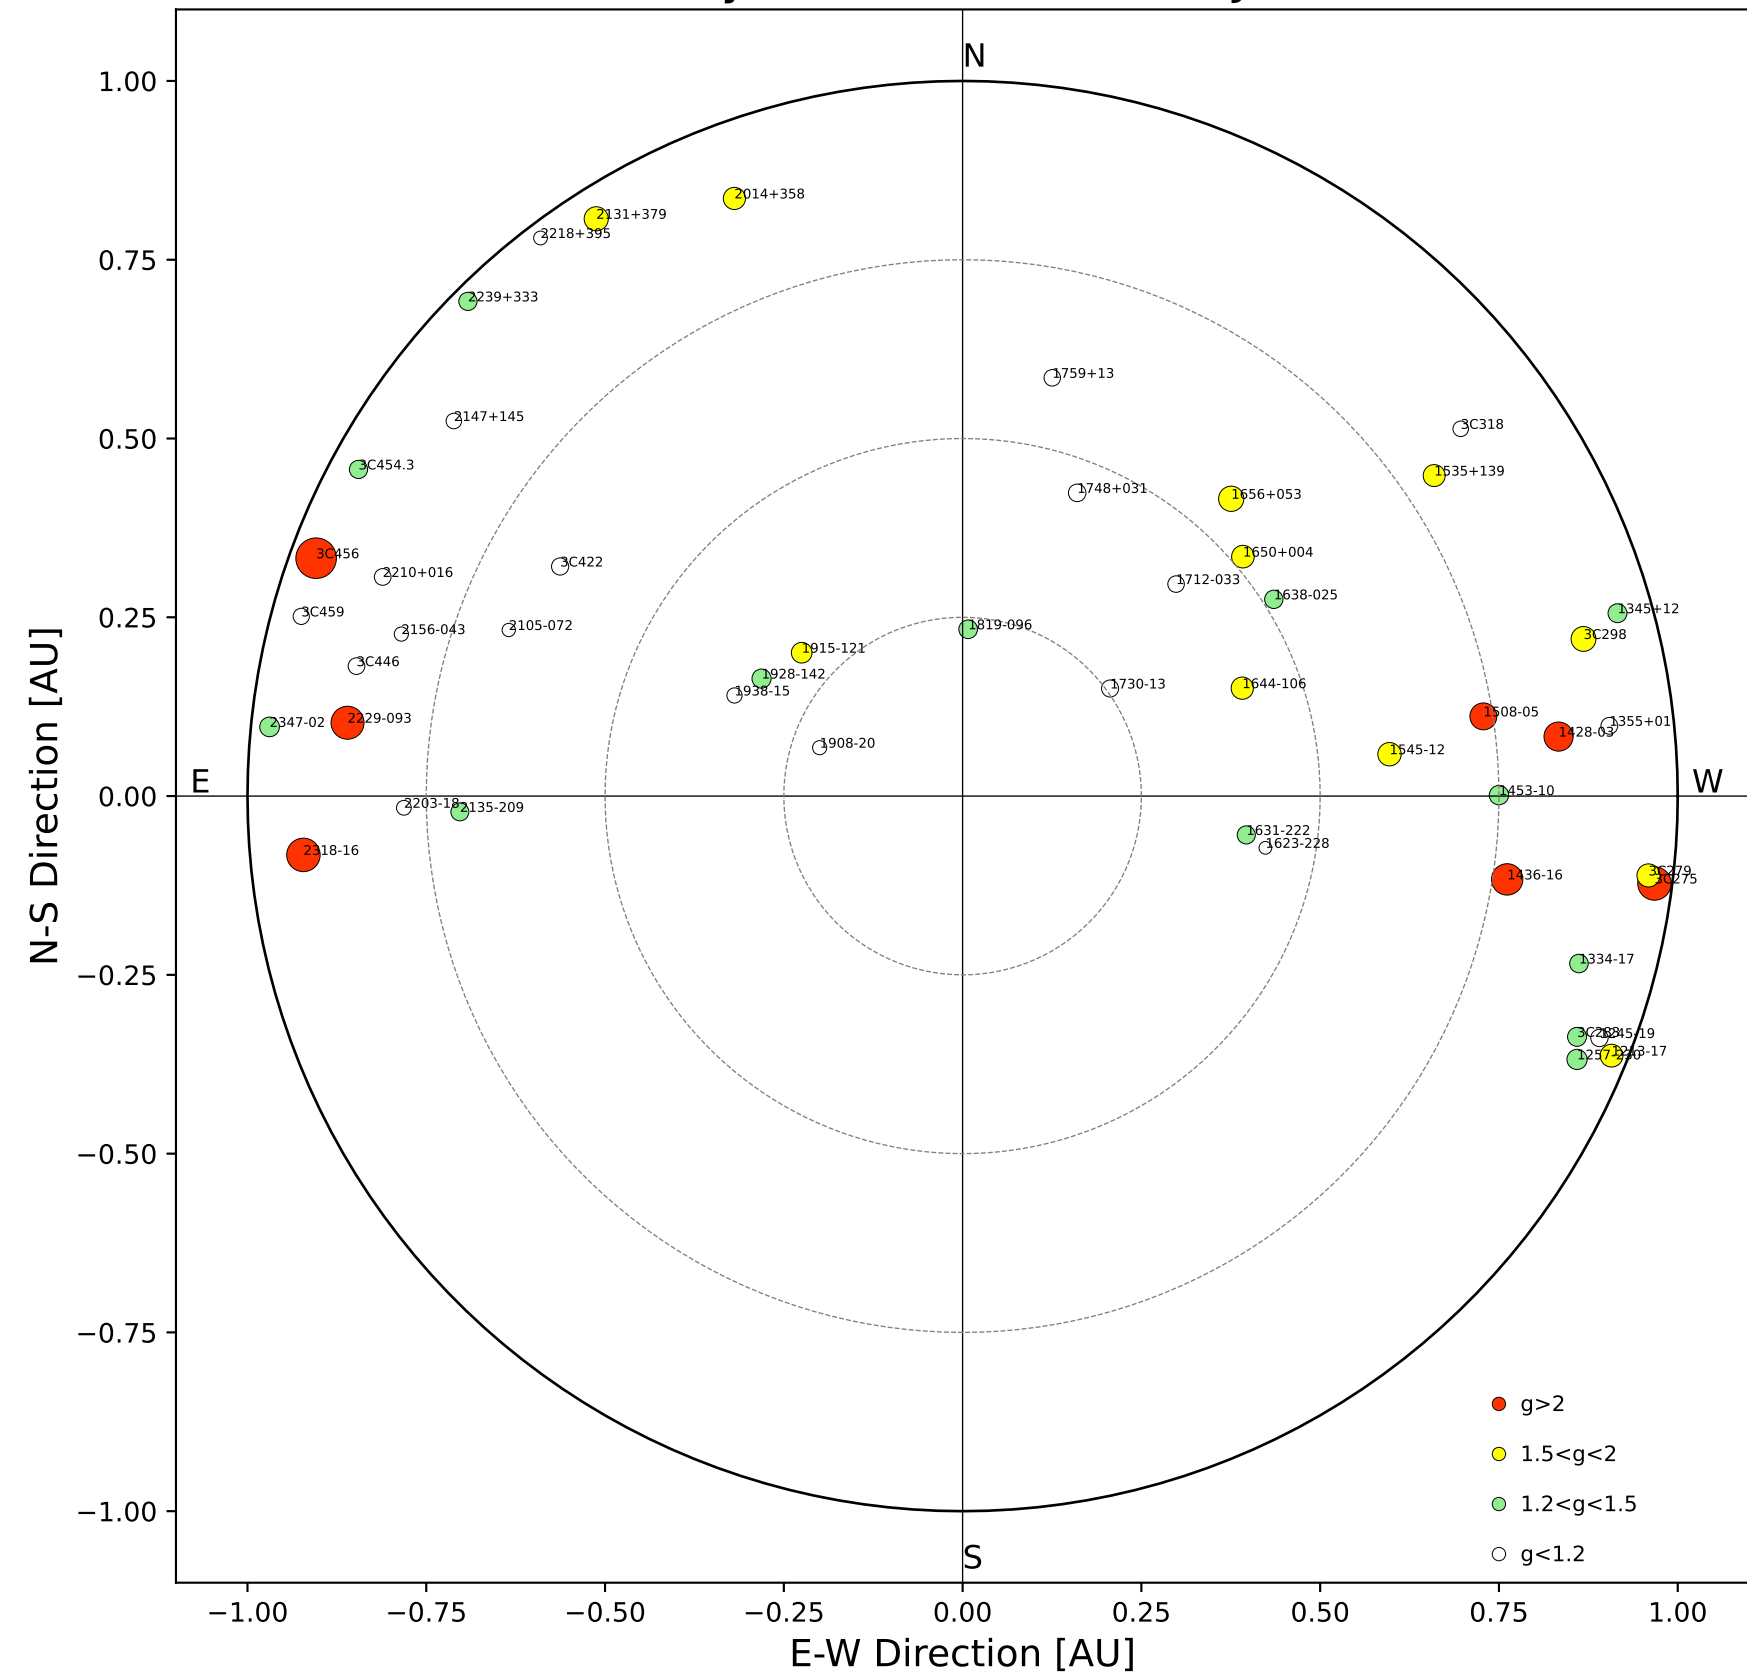

Fisheye View (2024/12/26 JST)

Top View

Side View