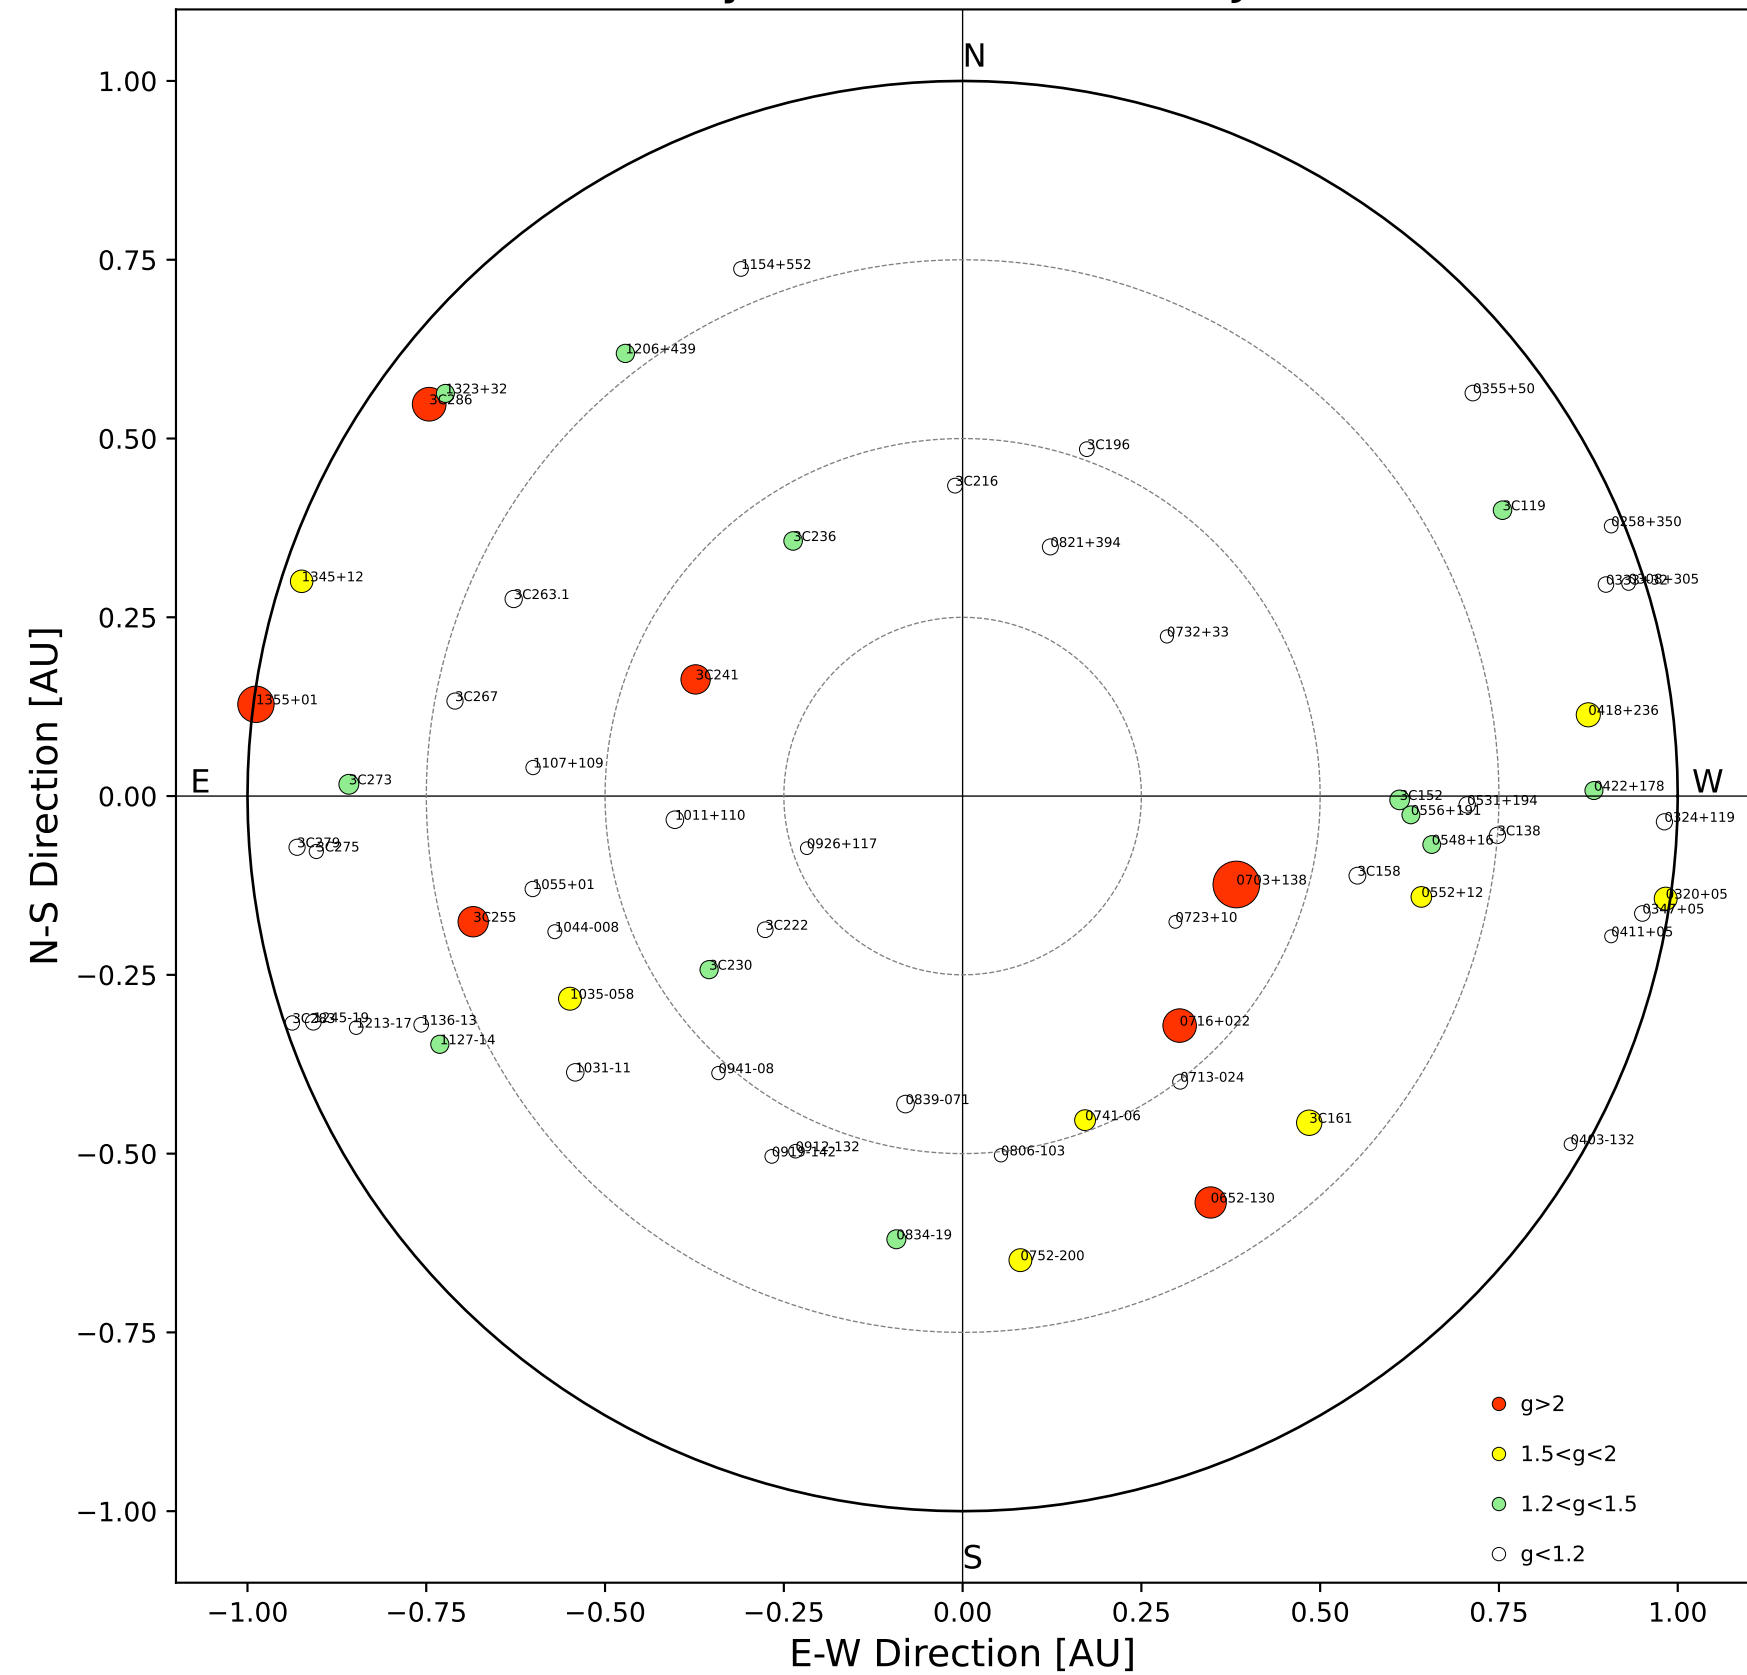

Fisheye View (2024/07/31 JST)

Top View

Side View