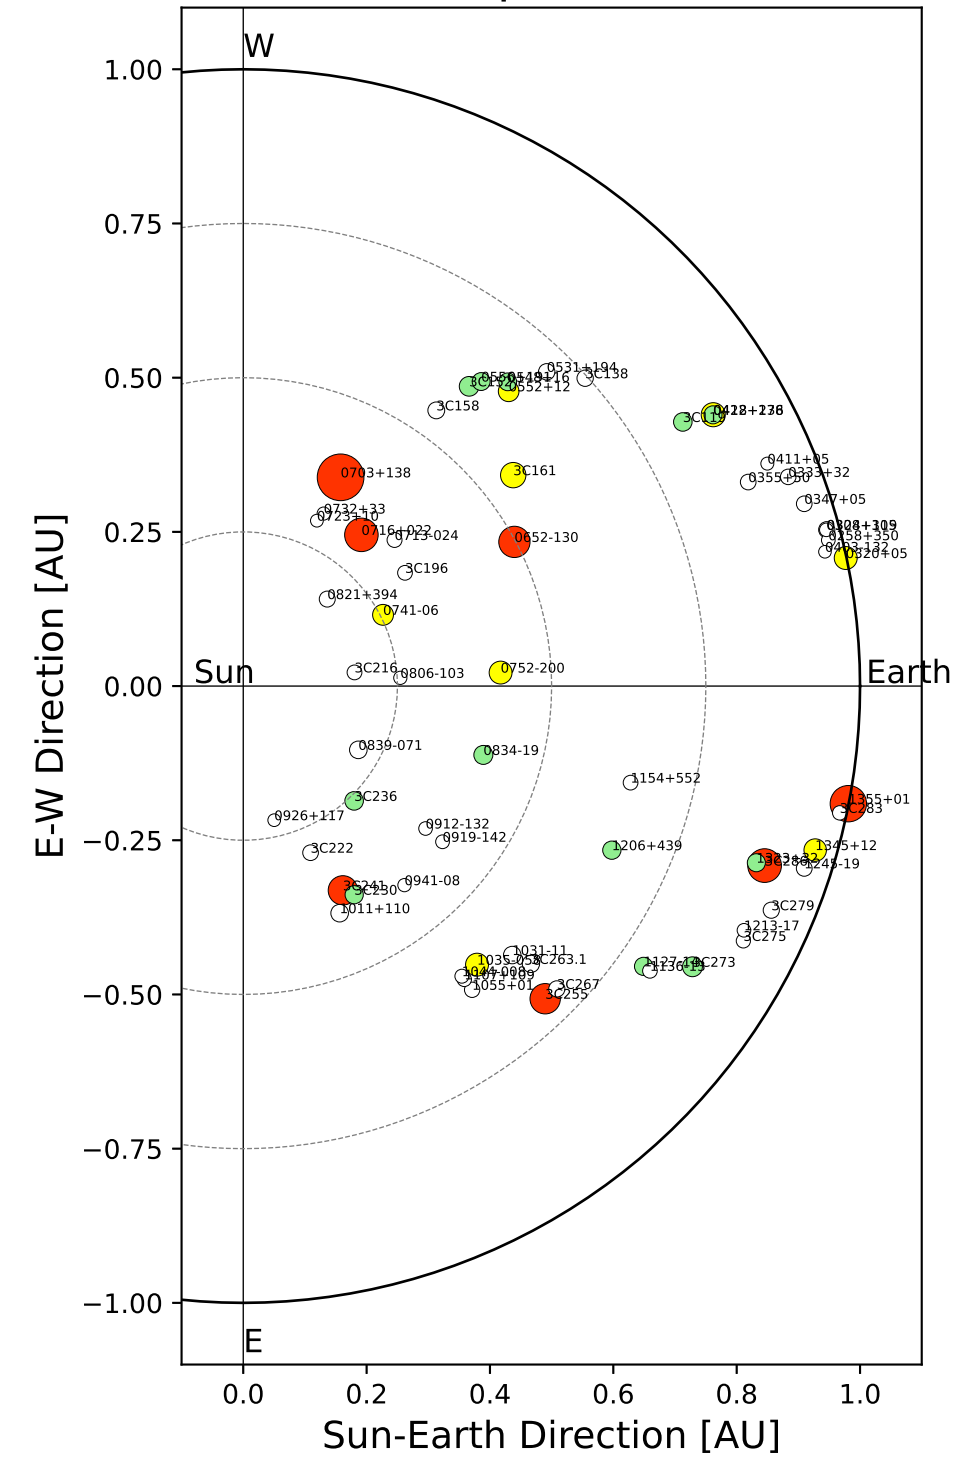

Fisheye View (2024/07/31 JST)

Top View

Side View