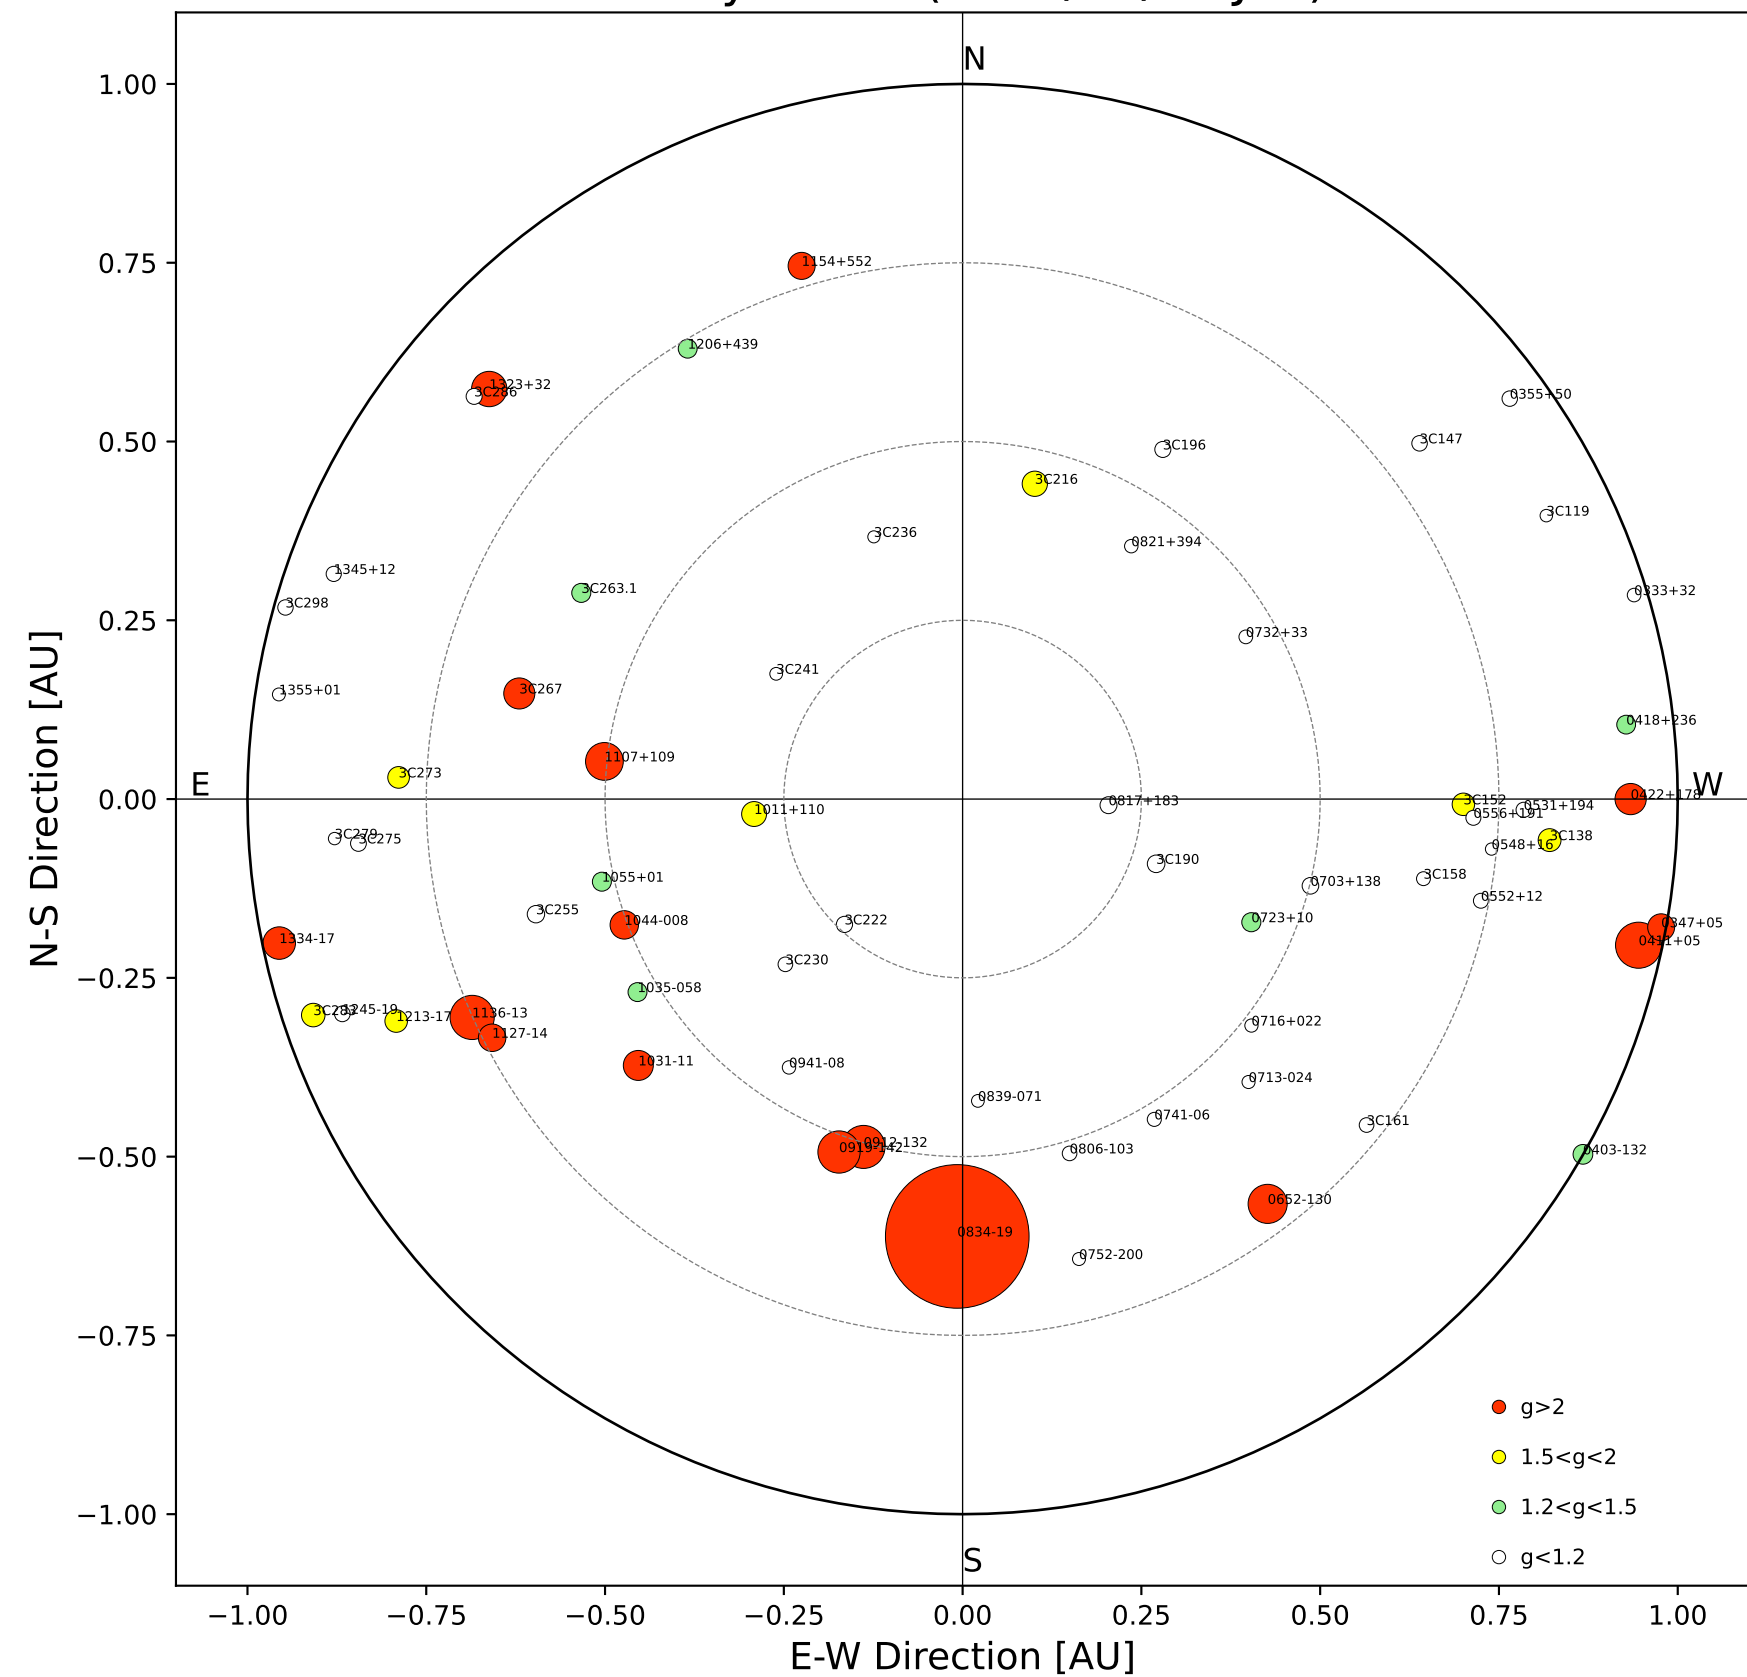

Fisheye View (2024/08/07 JST)

Top View

Side View