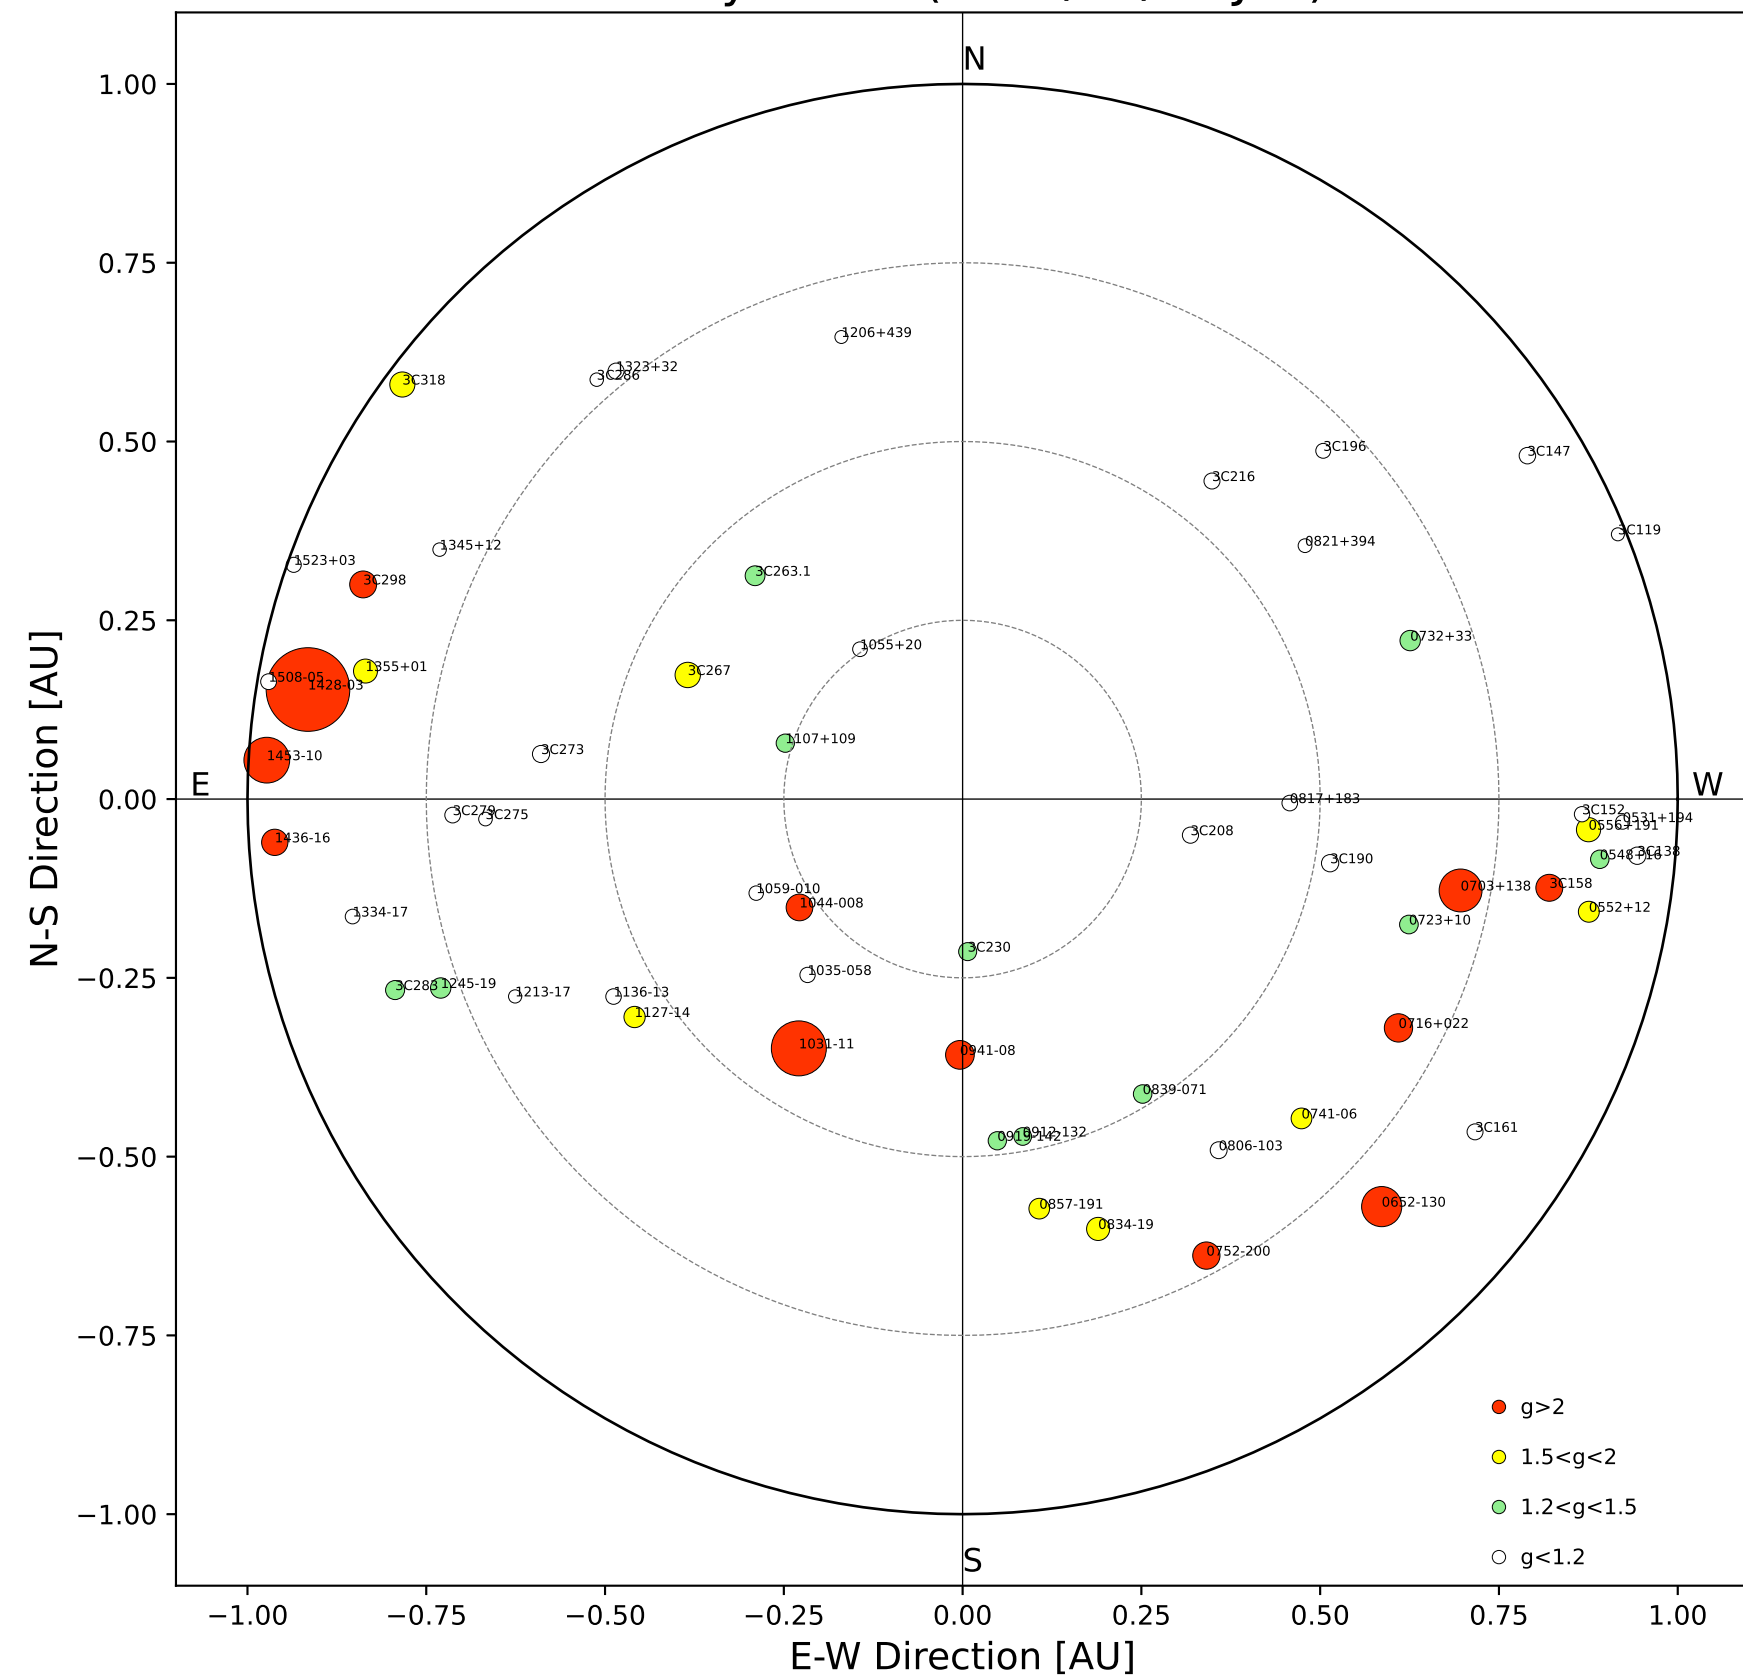

Fisheye View (2024/08/23 JST)

Top View

Side View