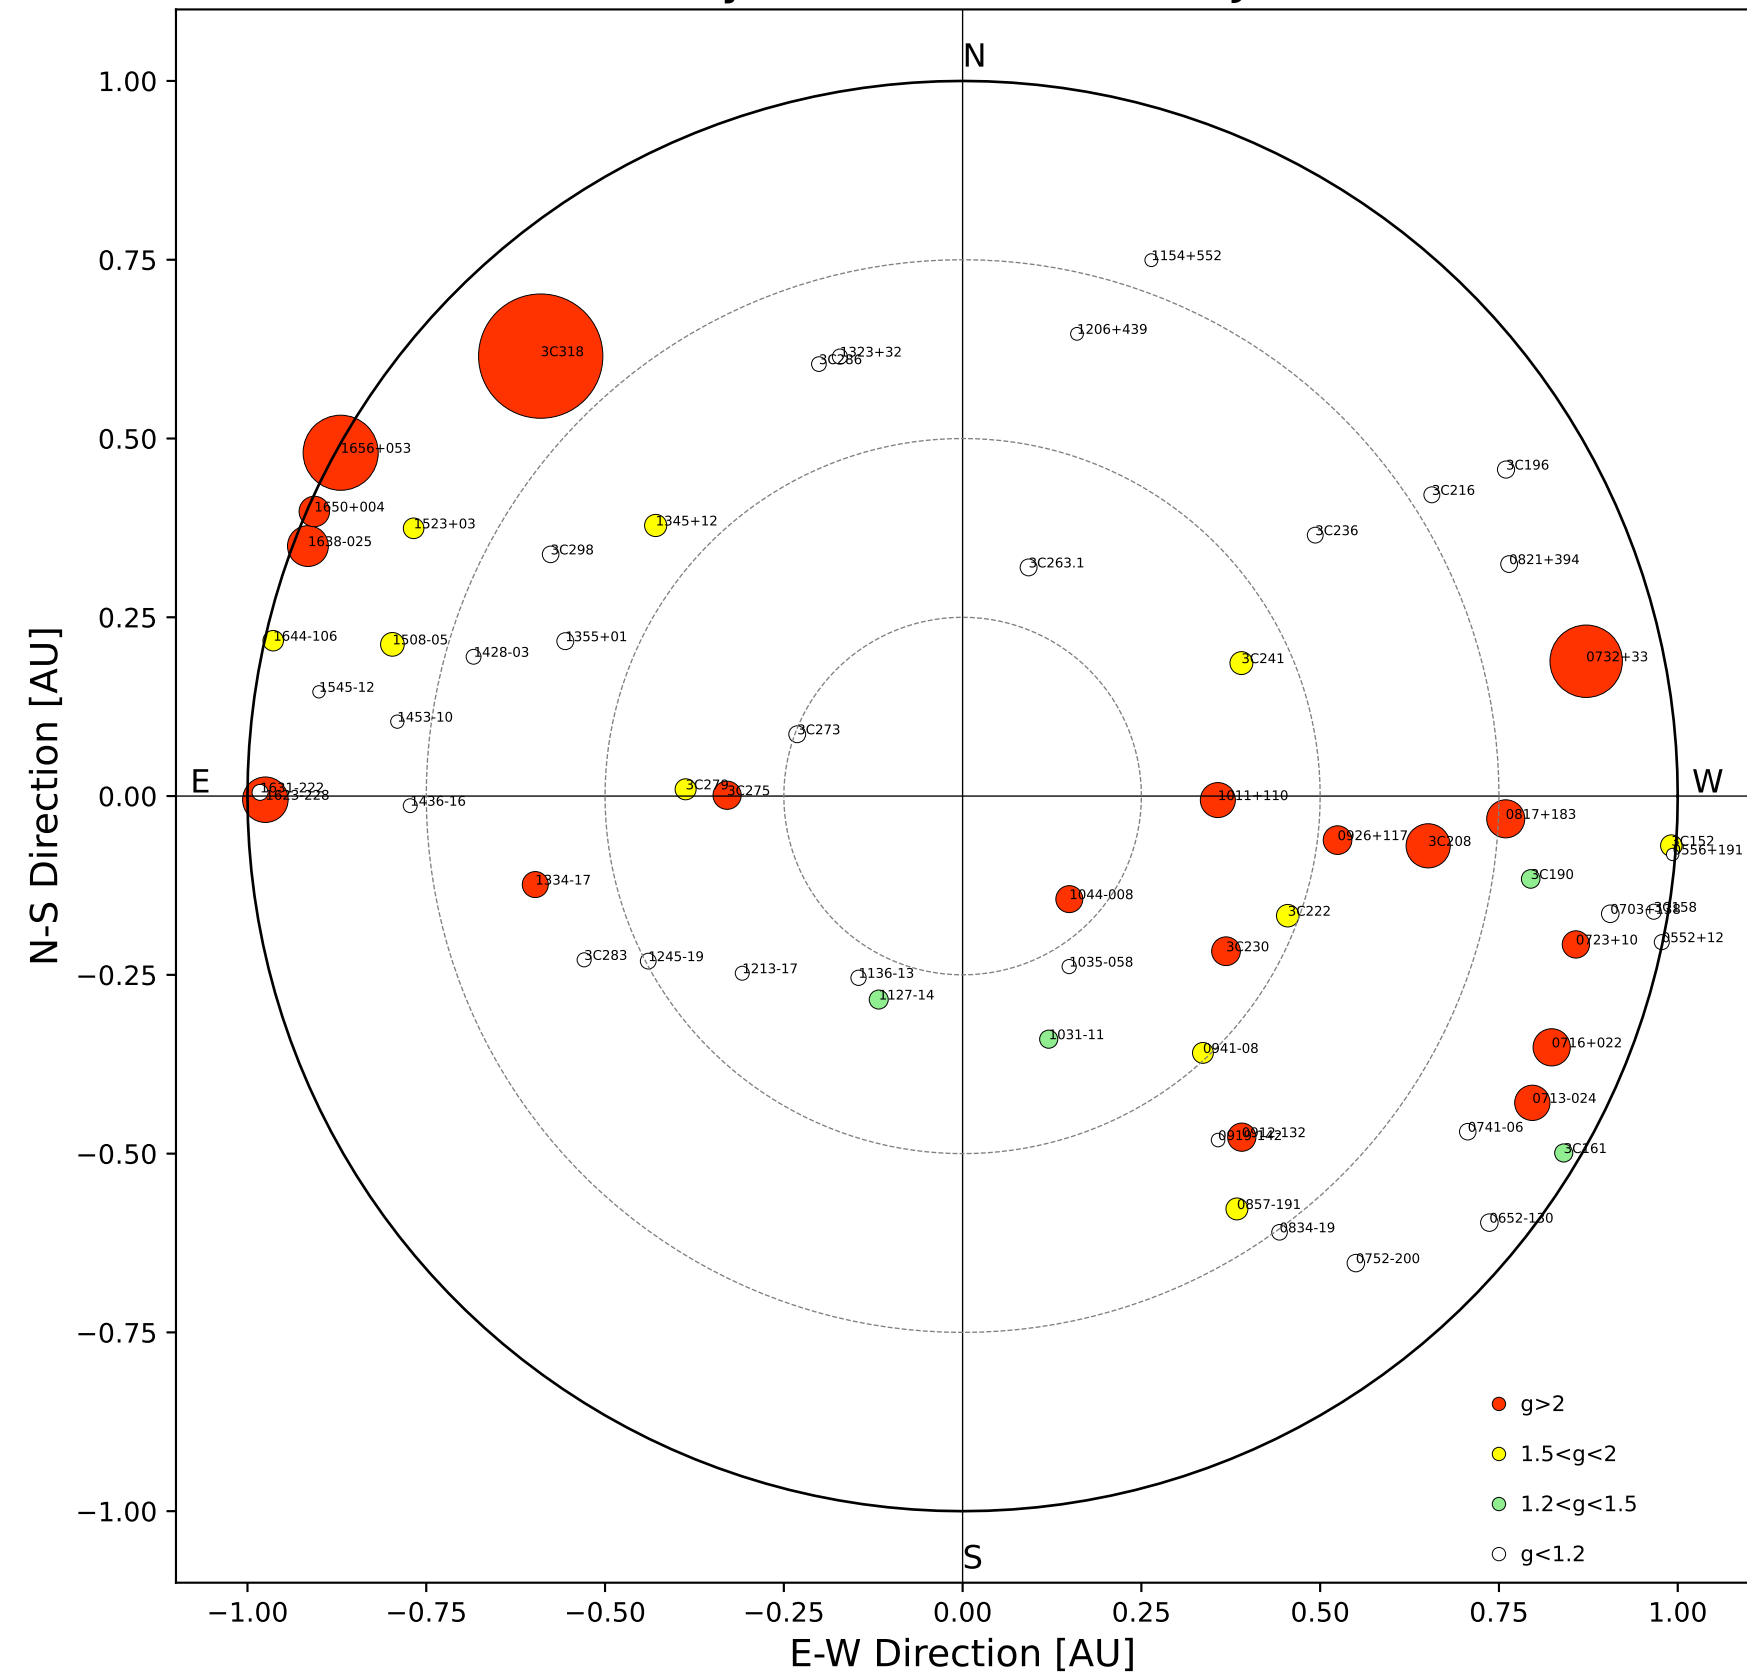

Fisheye View (2024/09/15 JST)

Top View

Side View