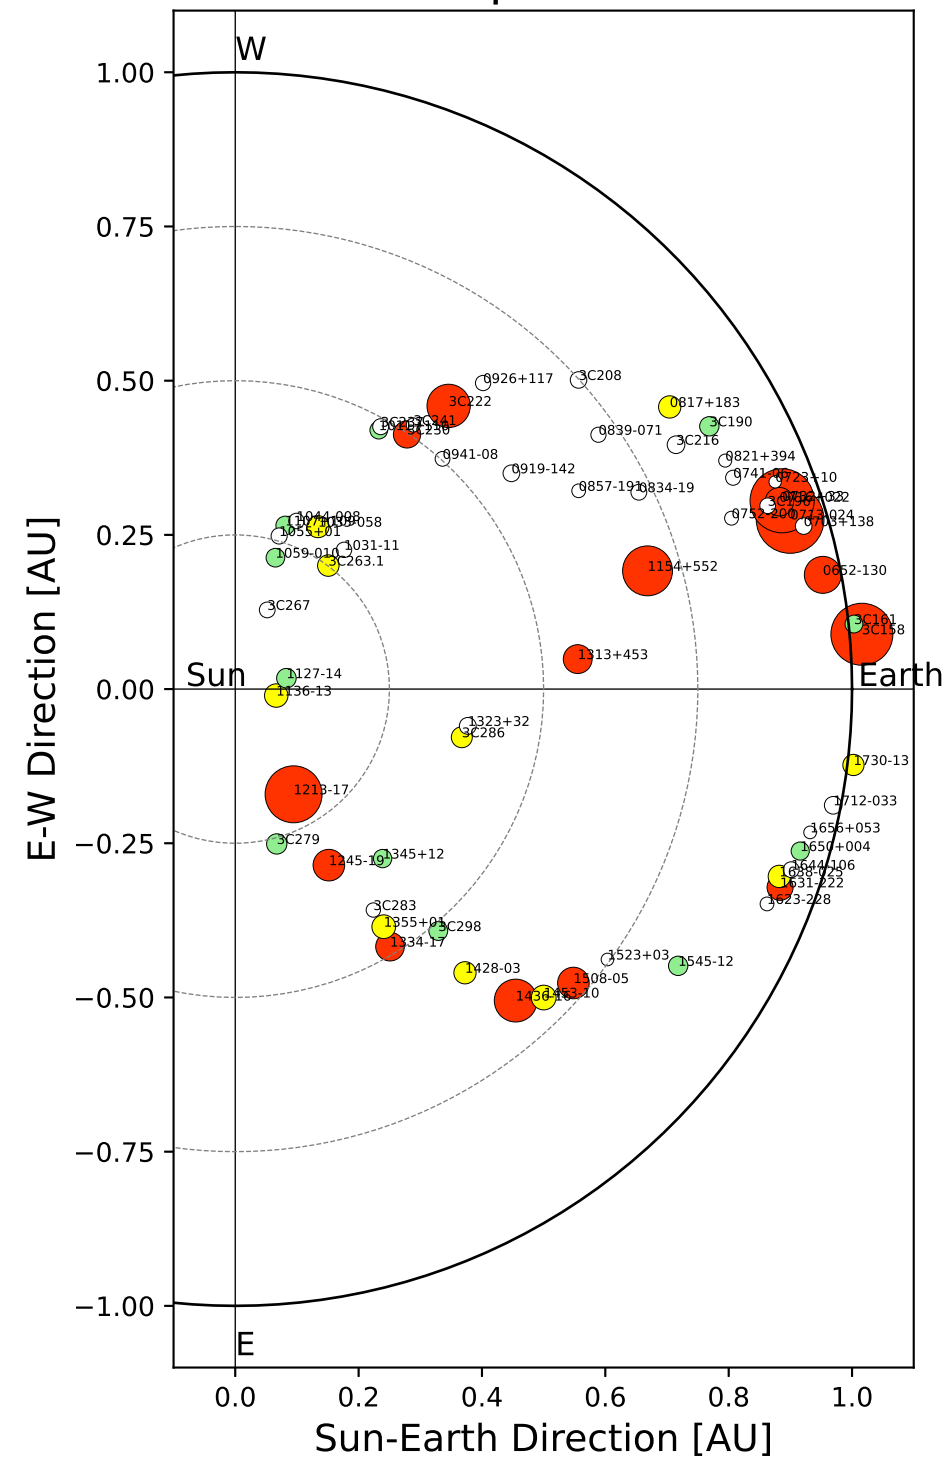

Fisheye View (2024/09/23 JST)

Top View

Side View