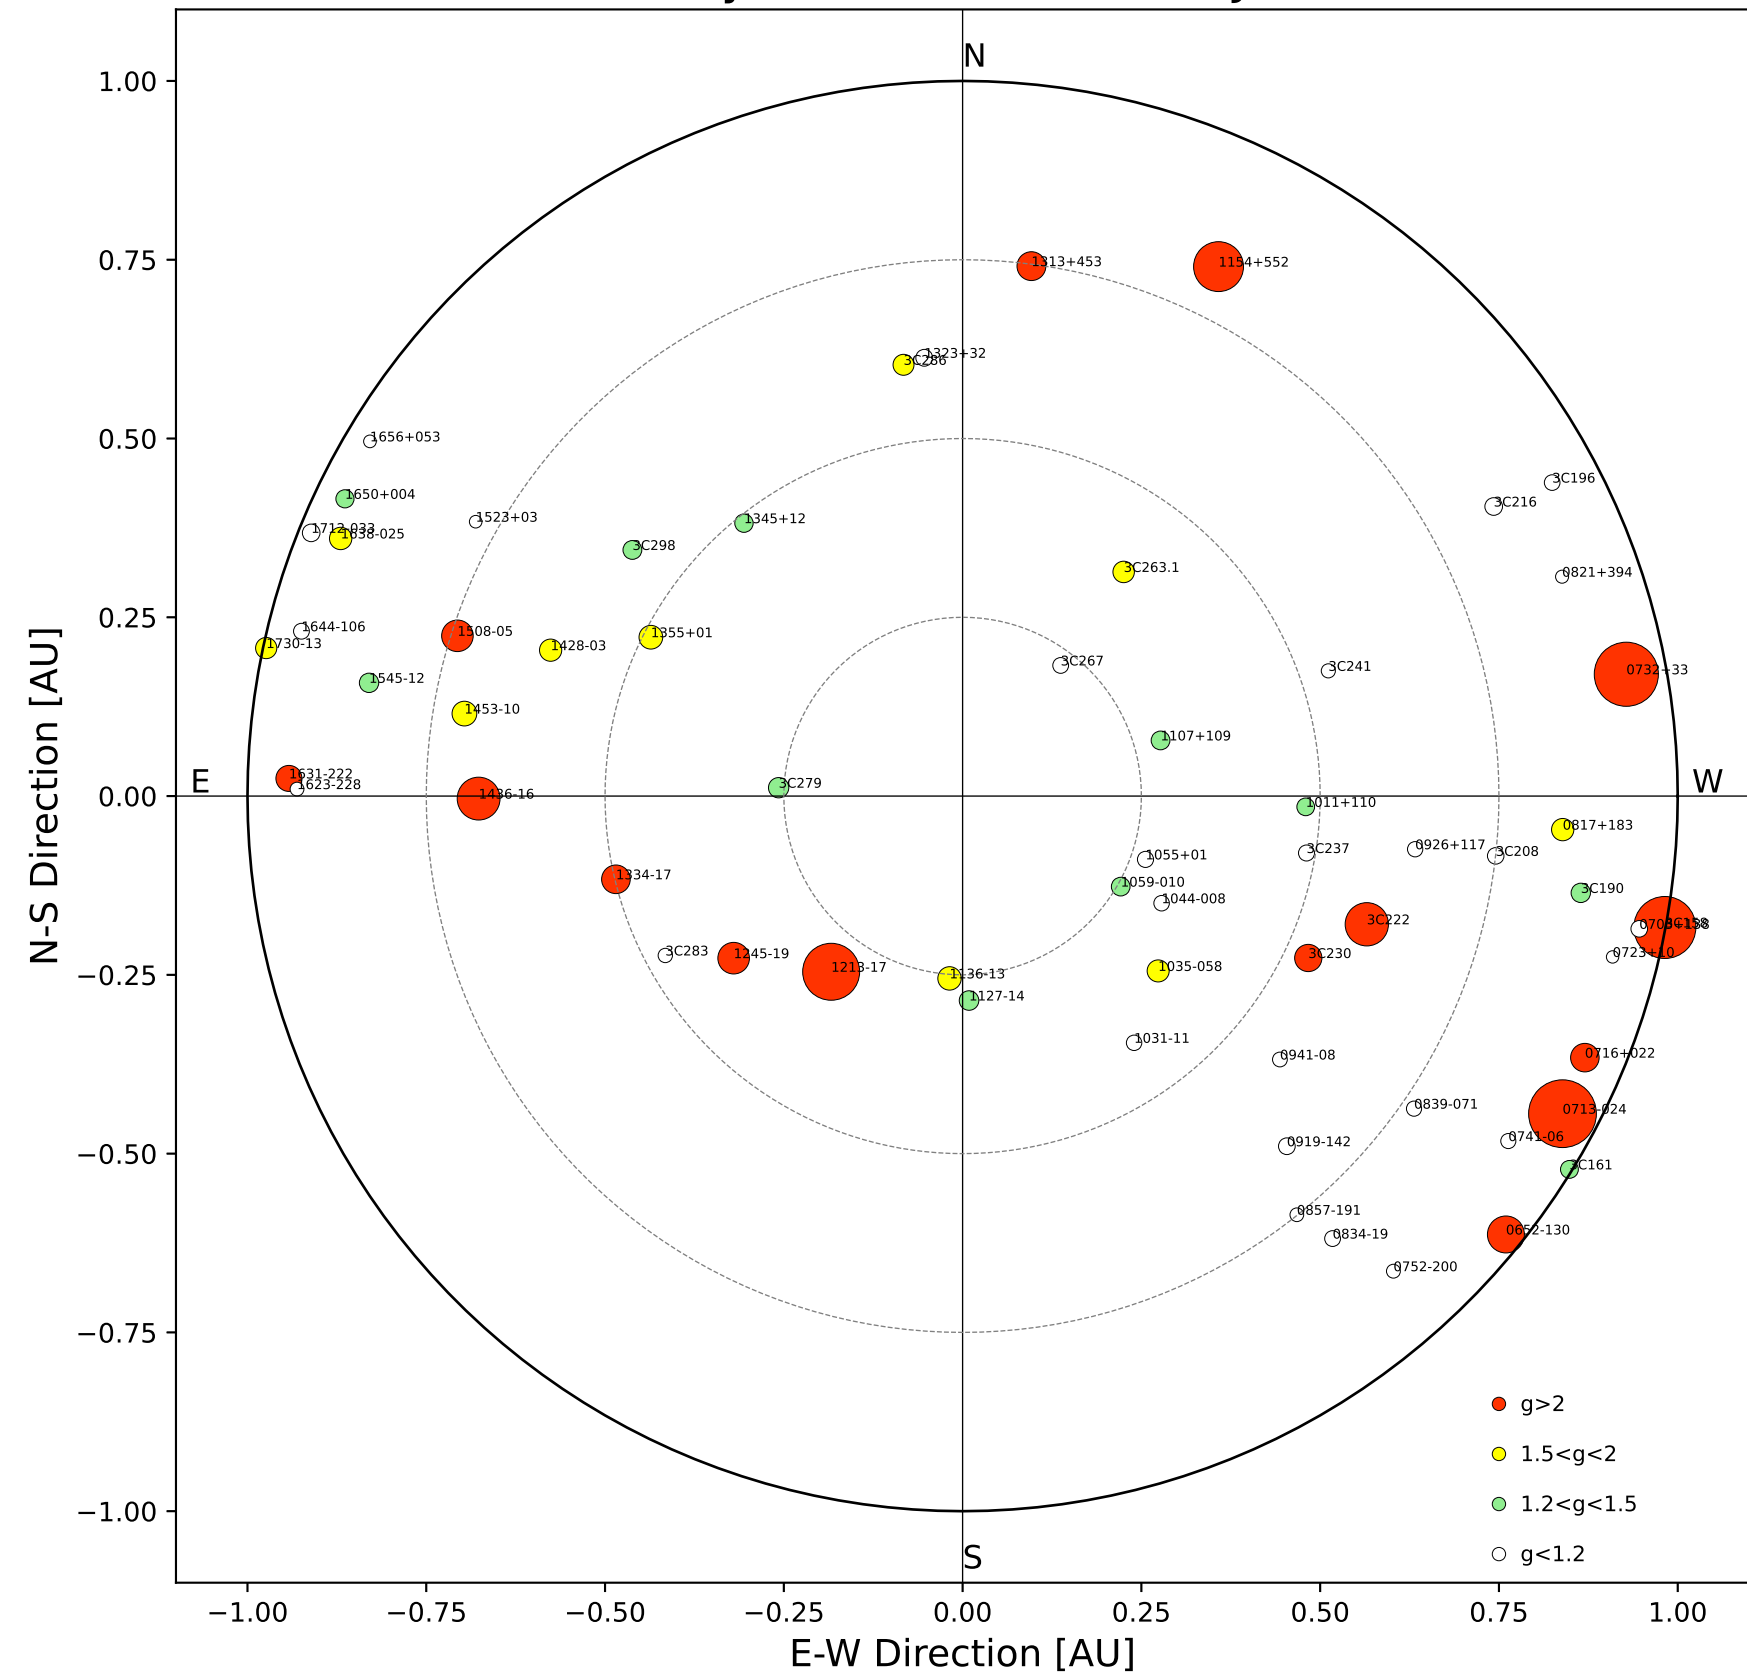

Fisheye View (2024/09/23 JST)

Top View

Side View