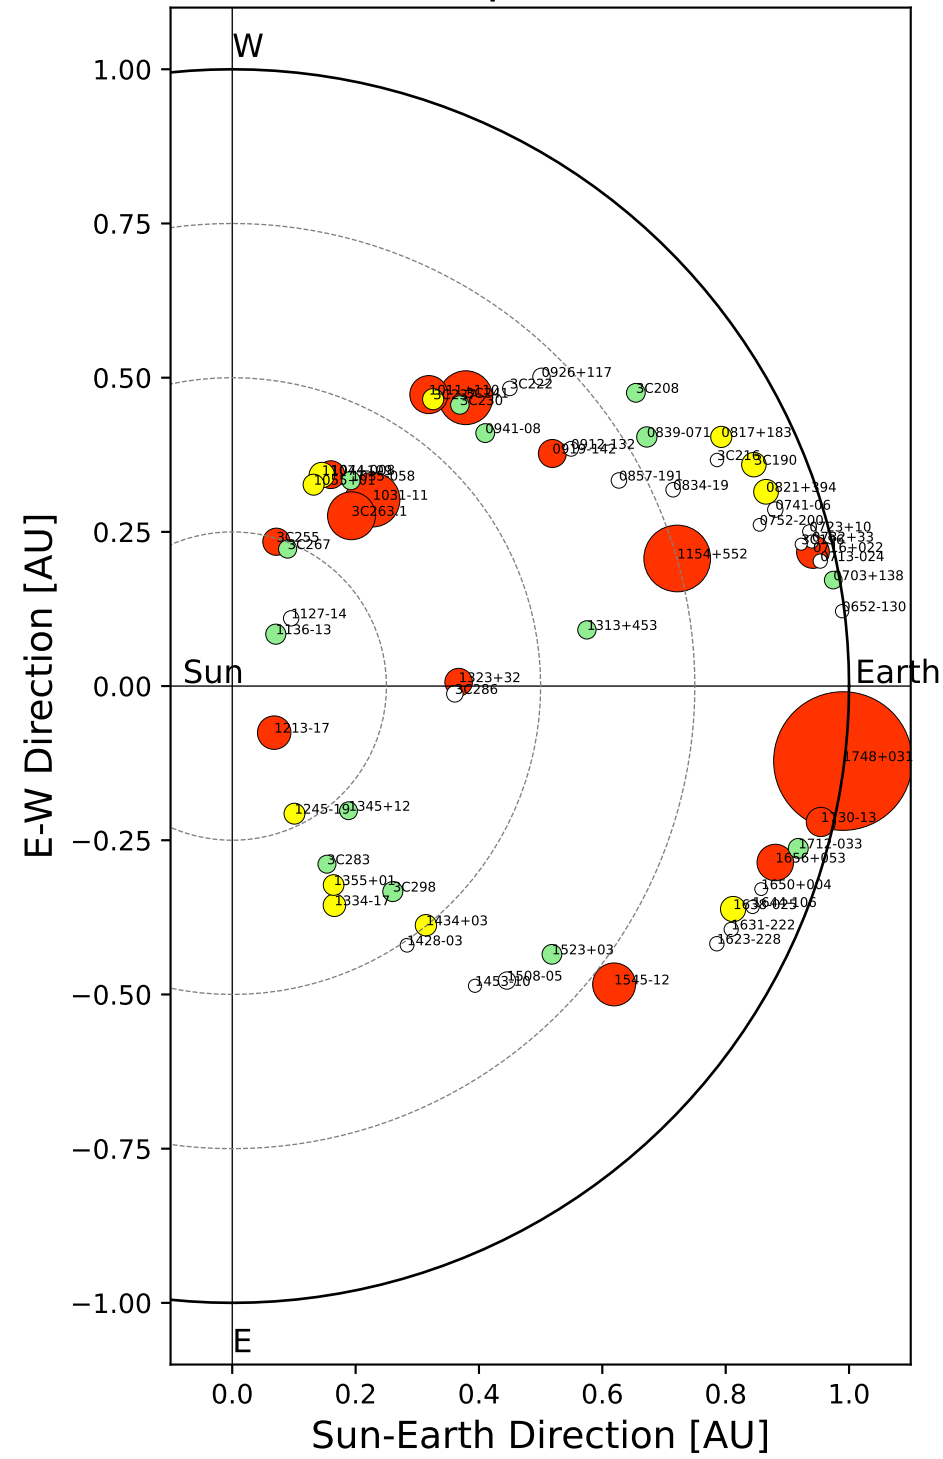

Fisheye View (2024/09/29 JST)

Top View

Side View