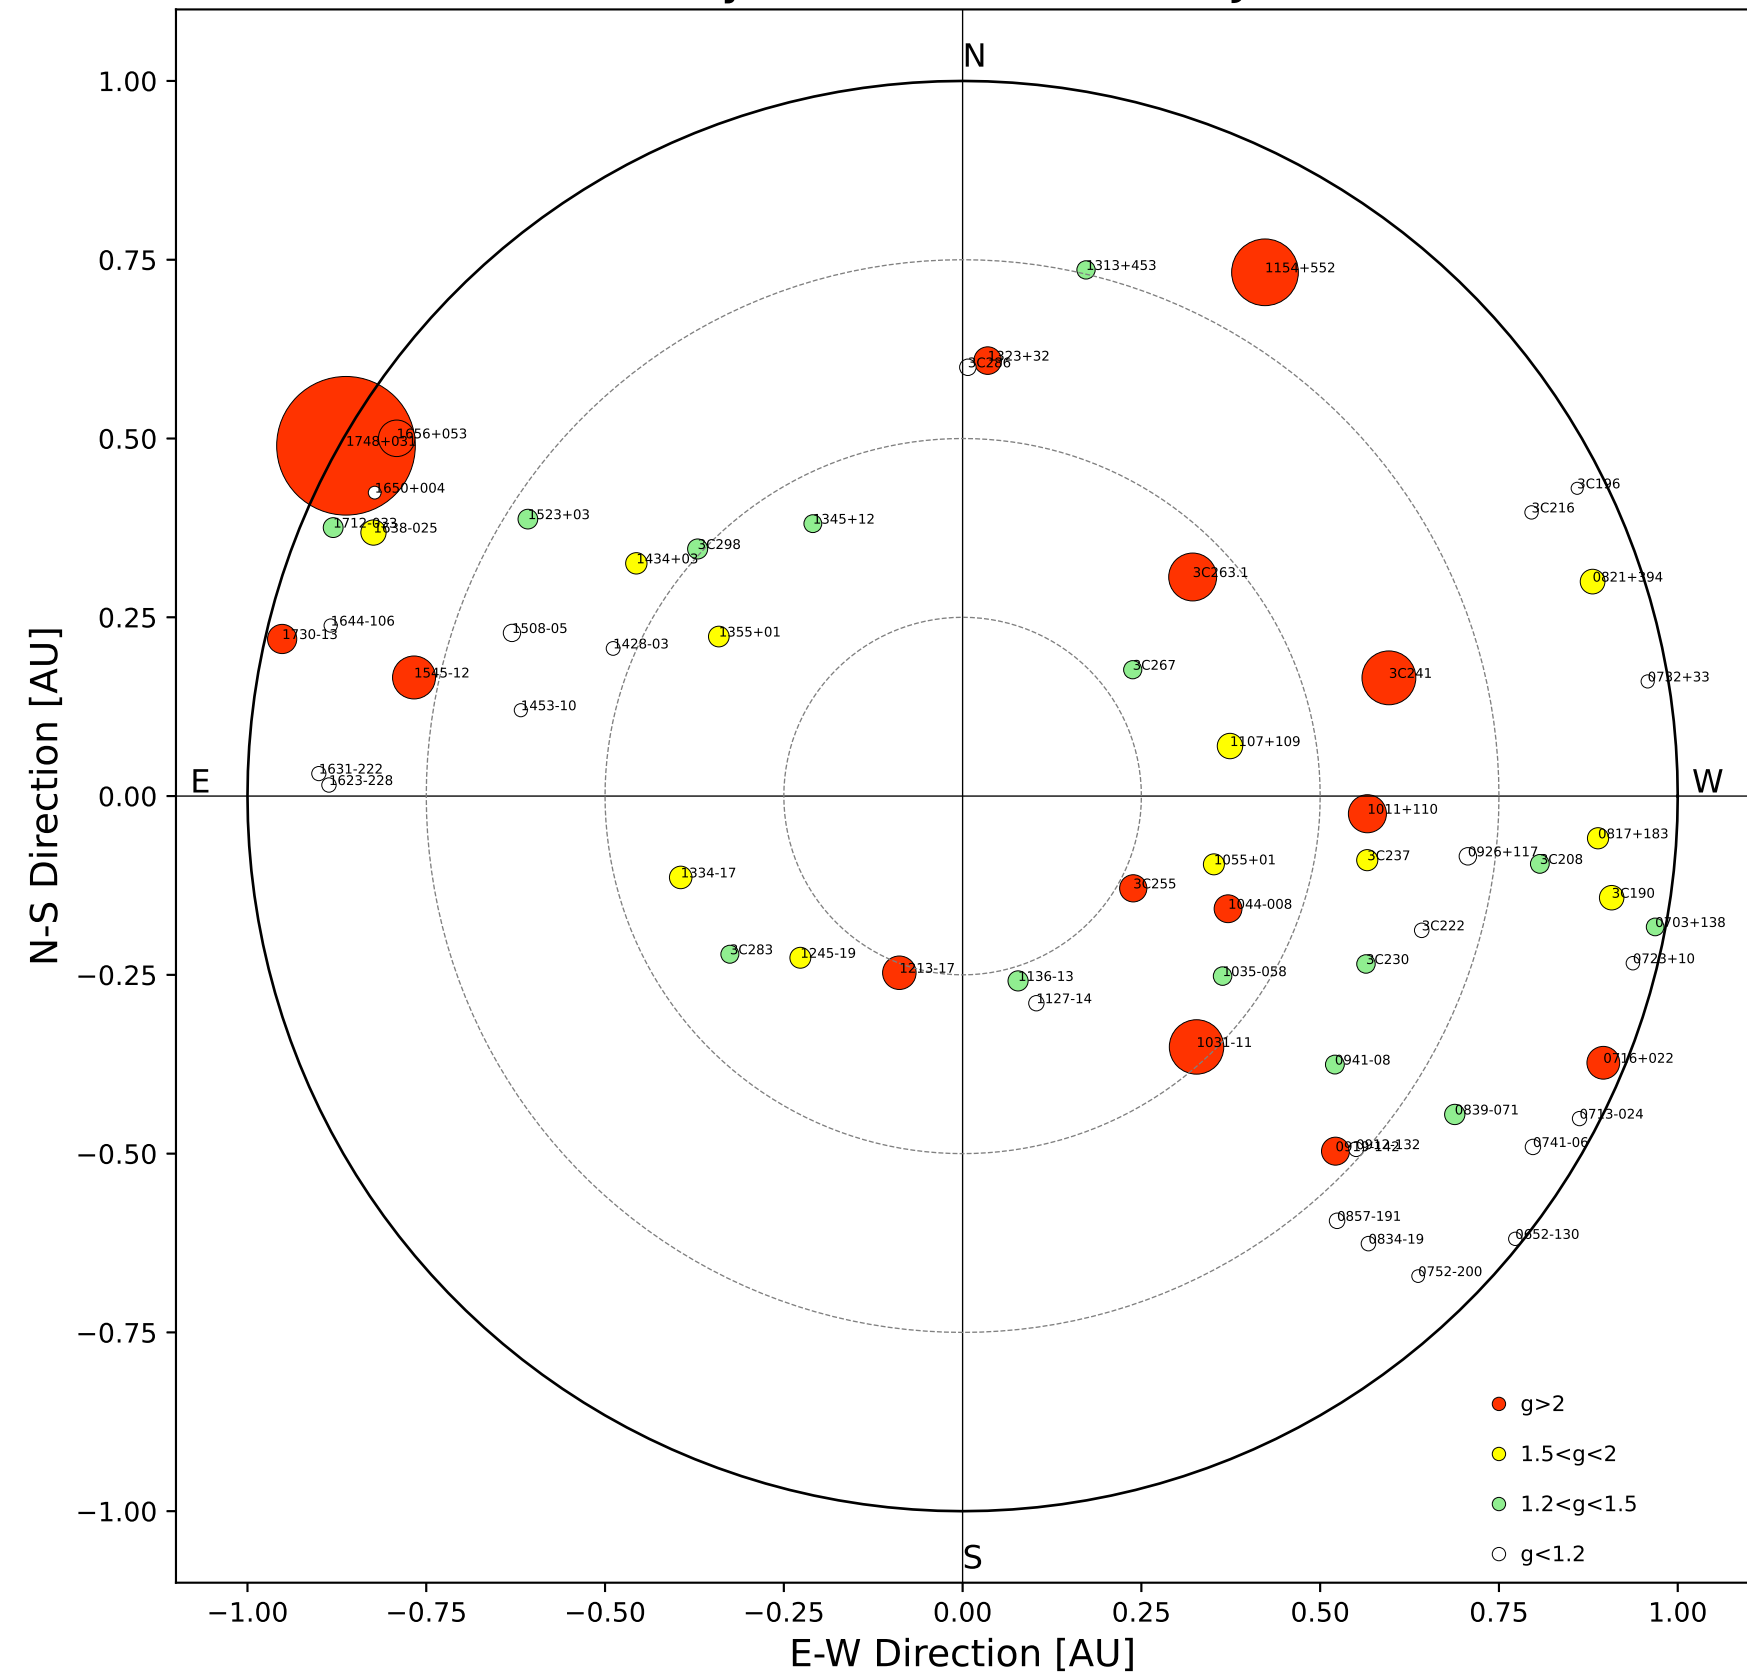

Fisheye View (2024/09/29 JST)

Top View

Side View