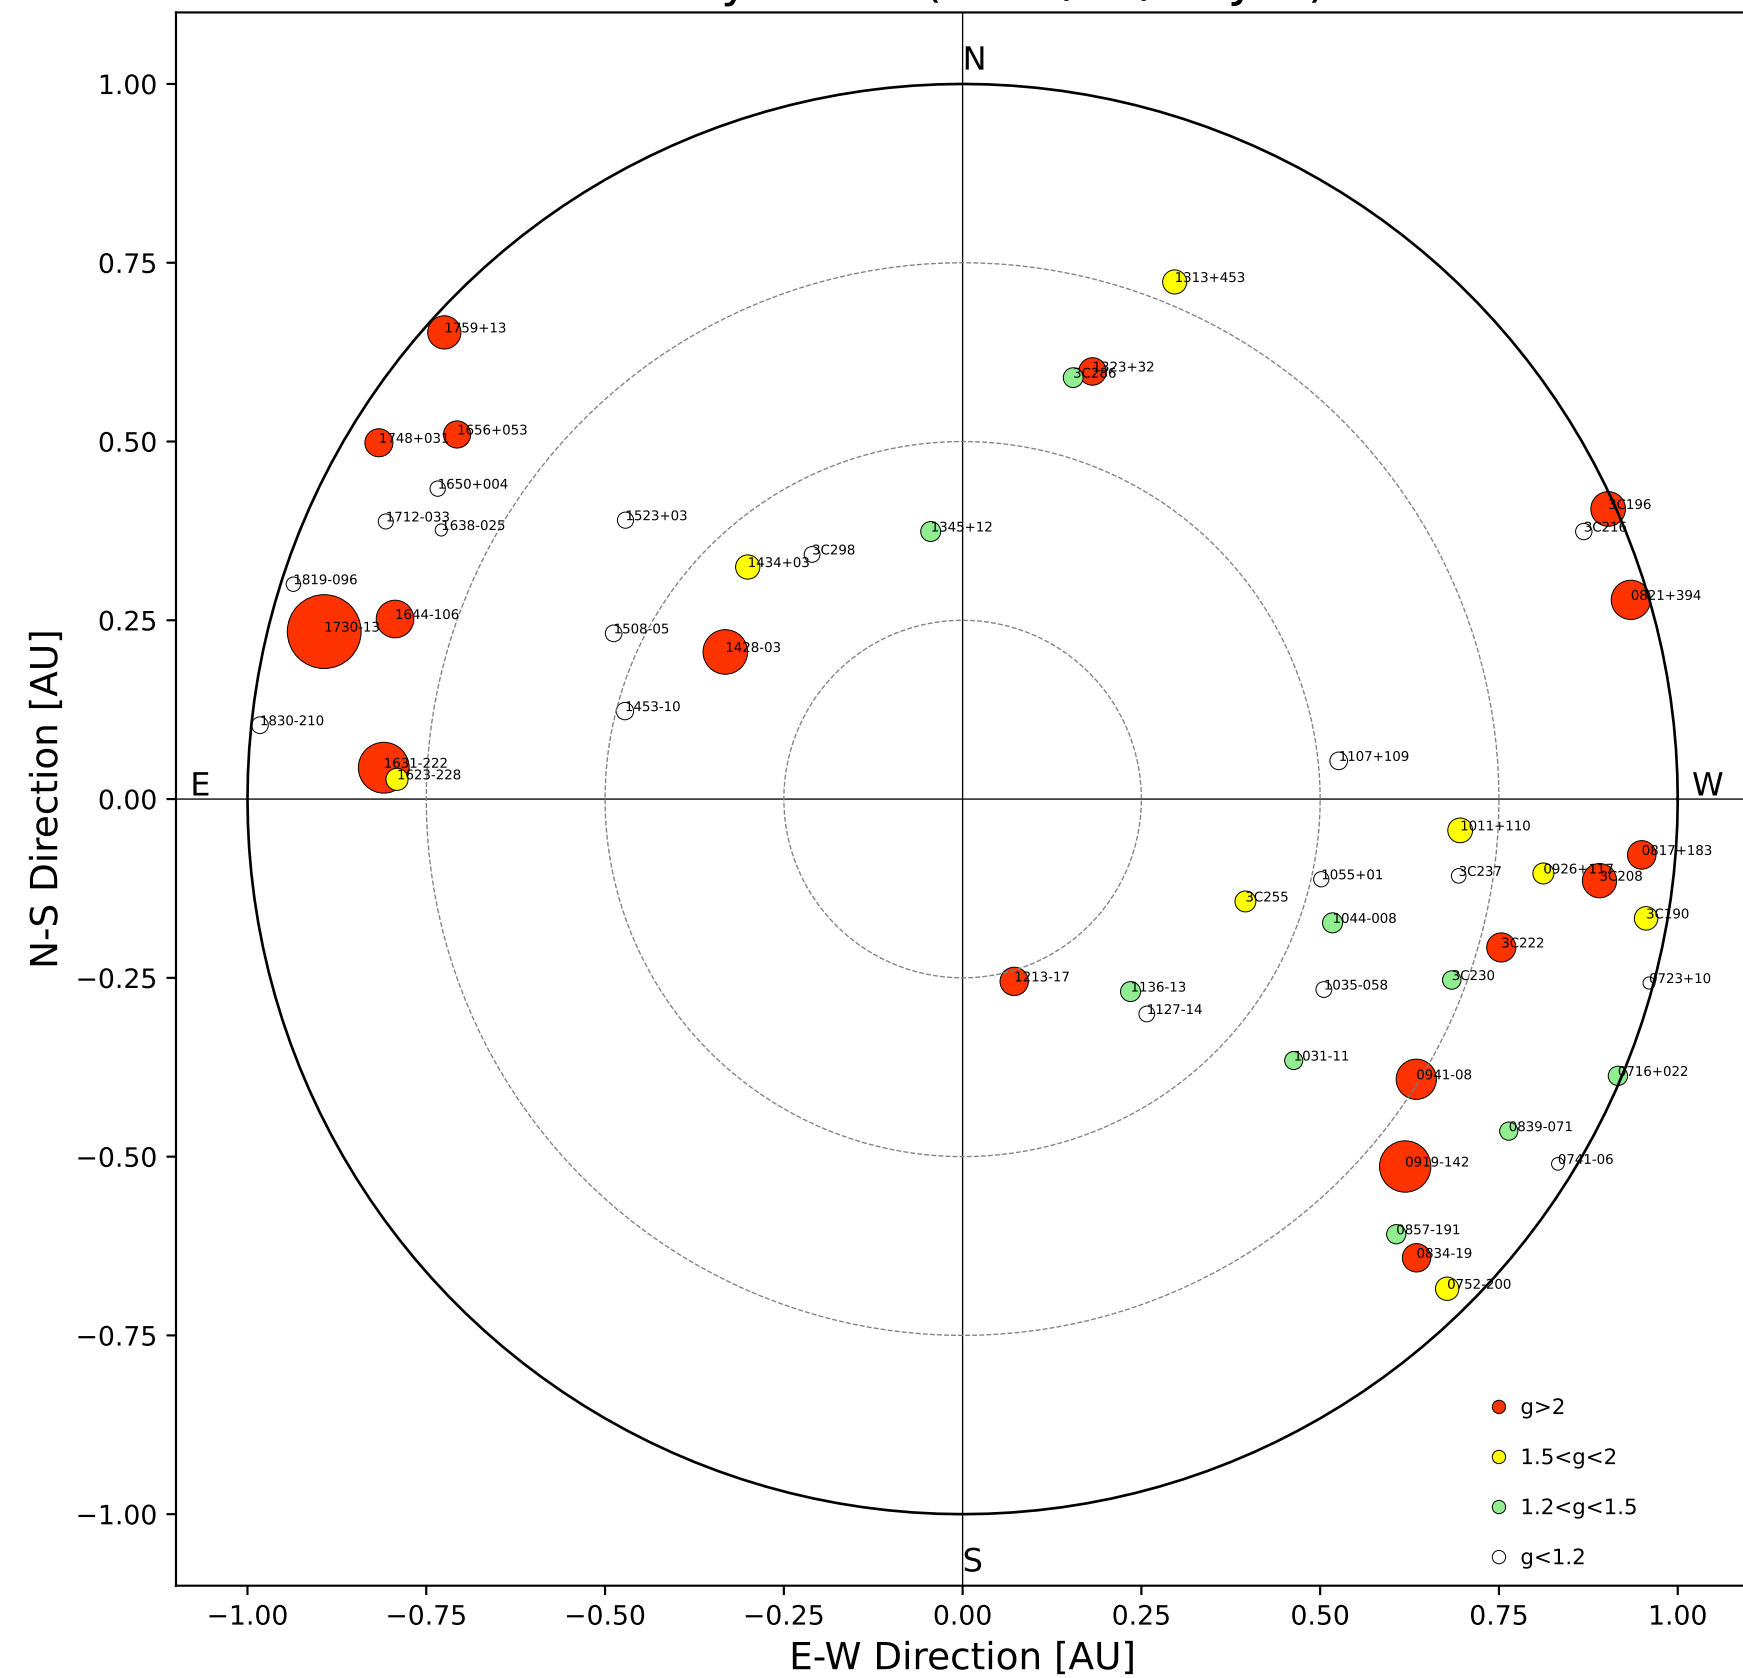

Fisheye View (2024/10/09 JST)

Top View

Side View