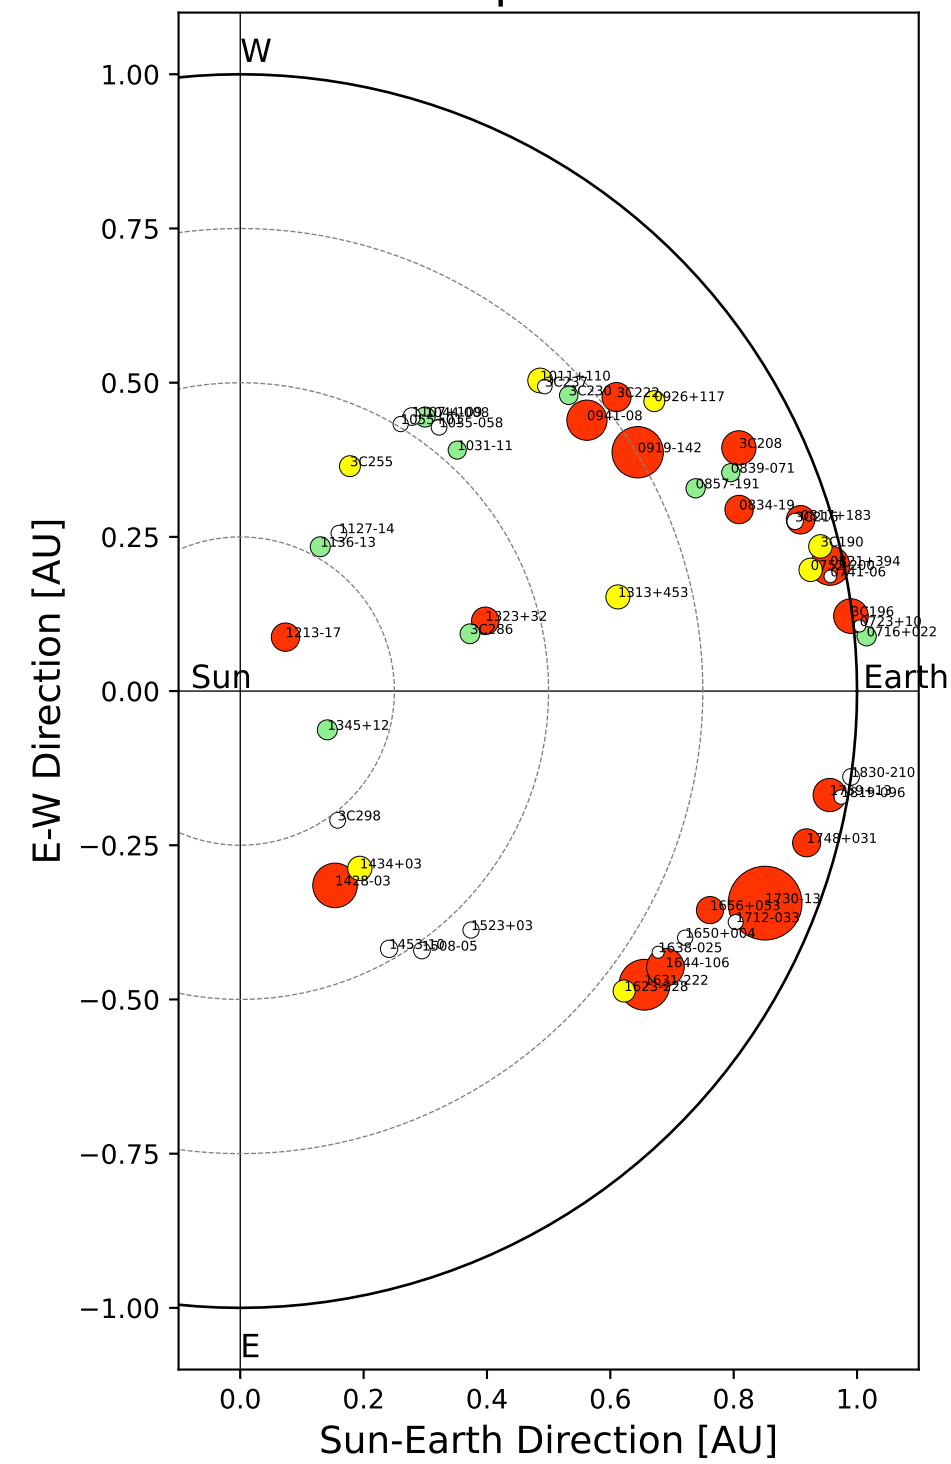

Fisheye View (2024/10/09 JST)

Top View

Side View