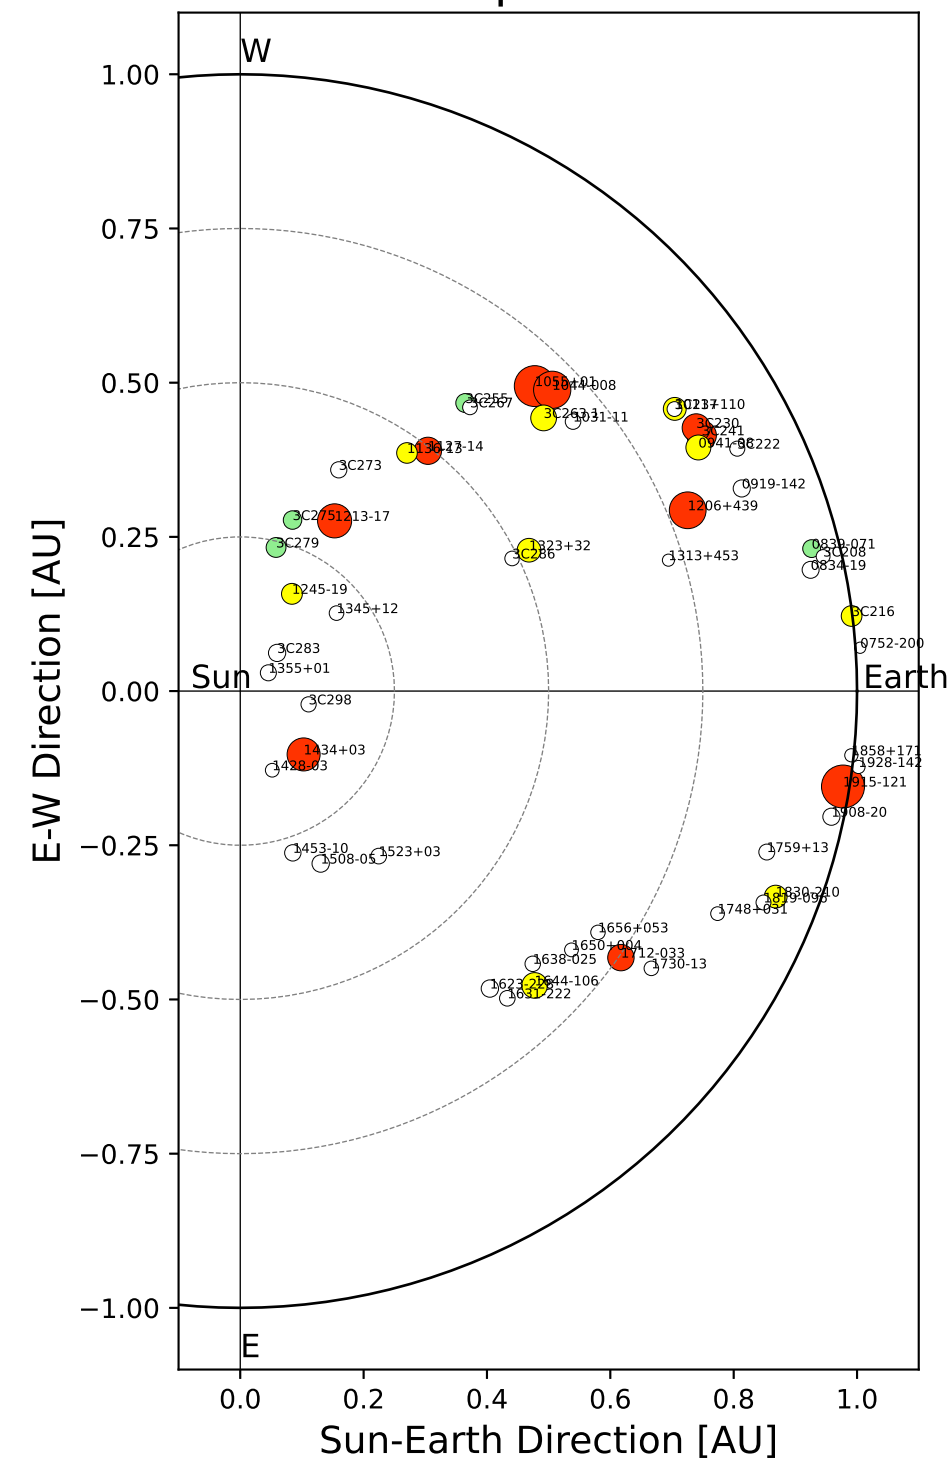

Fisheye View (2024/10/22 JST)

Top View

Side View