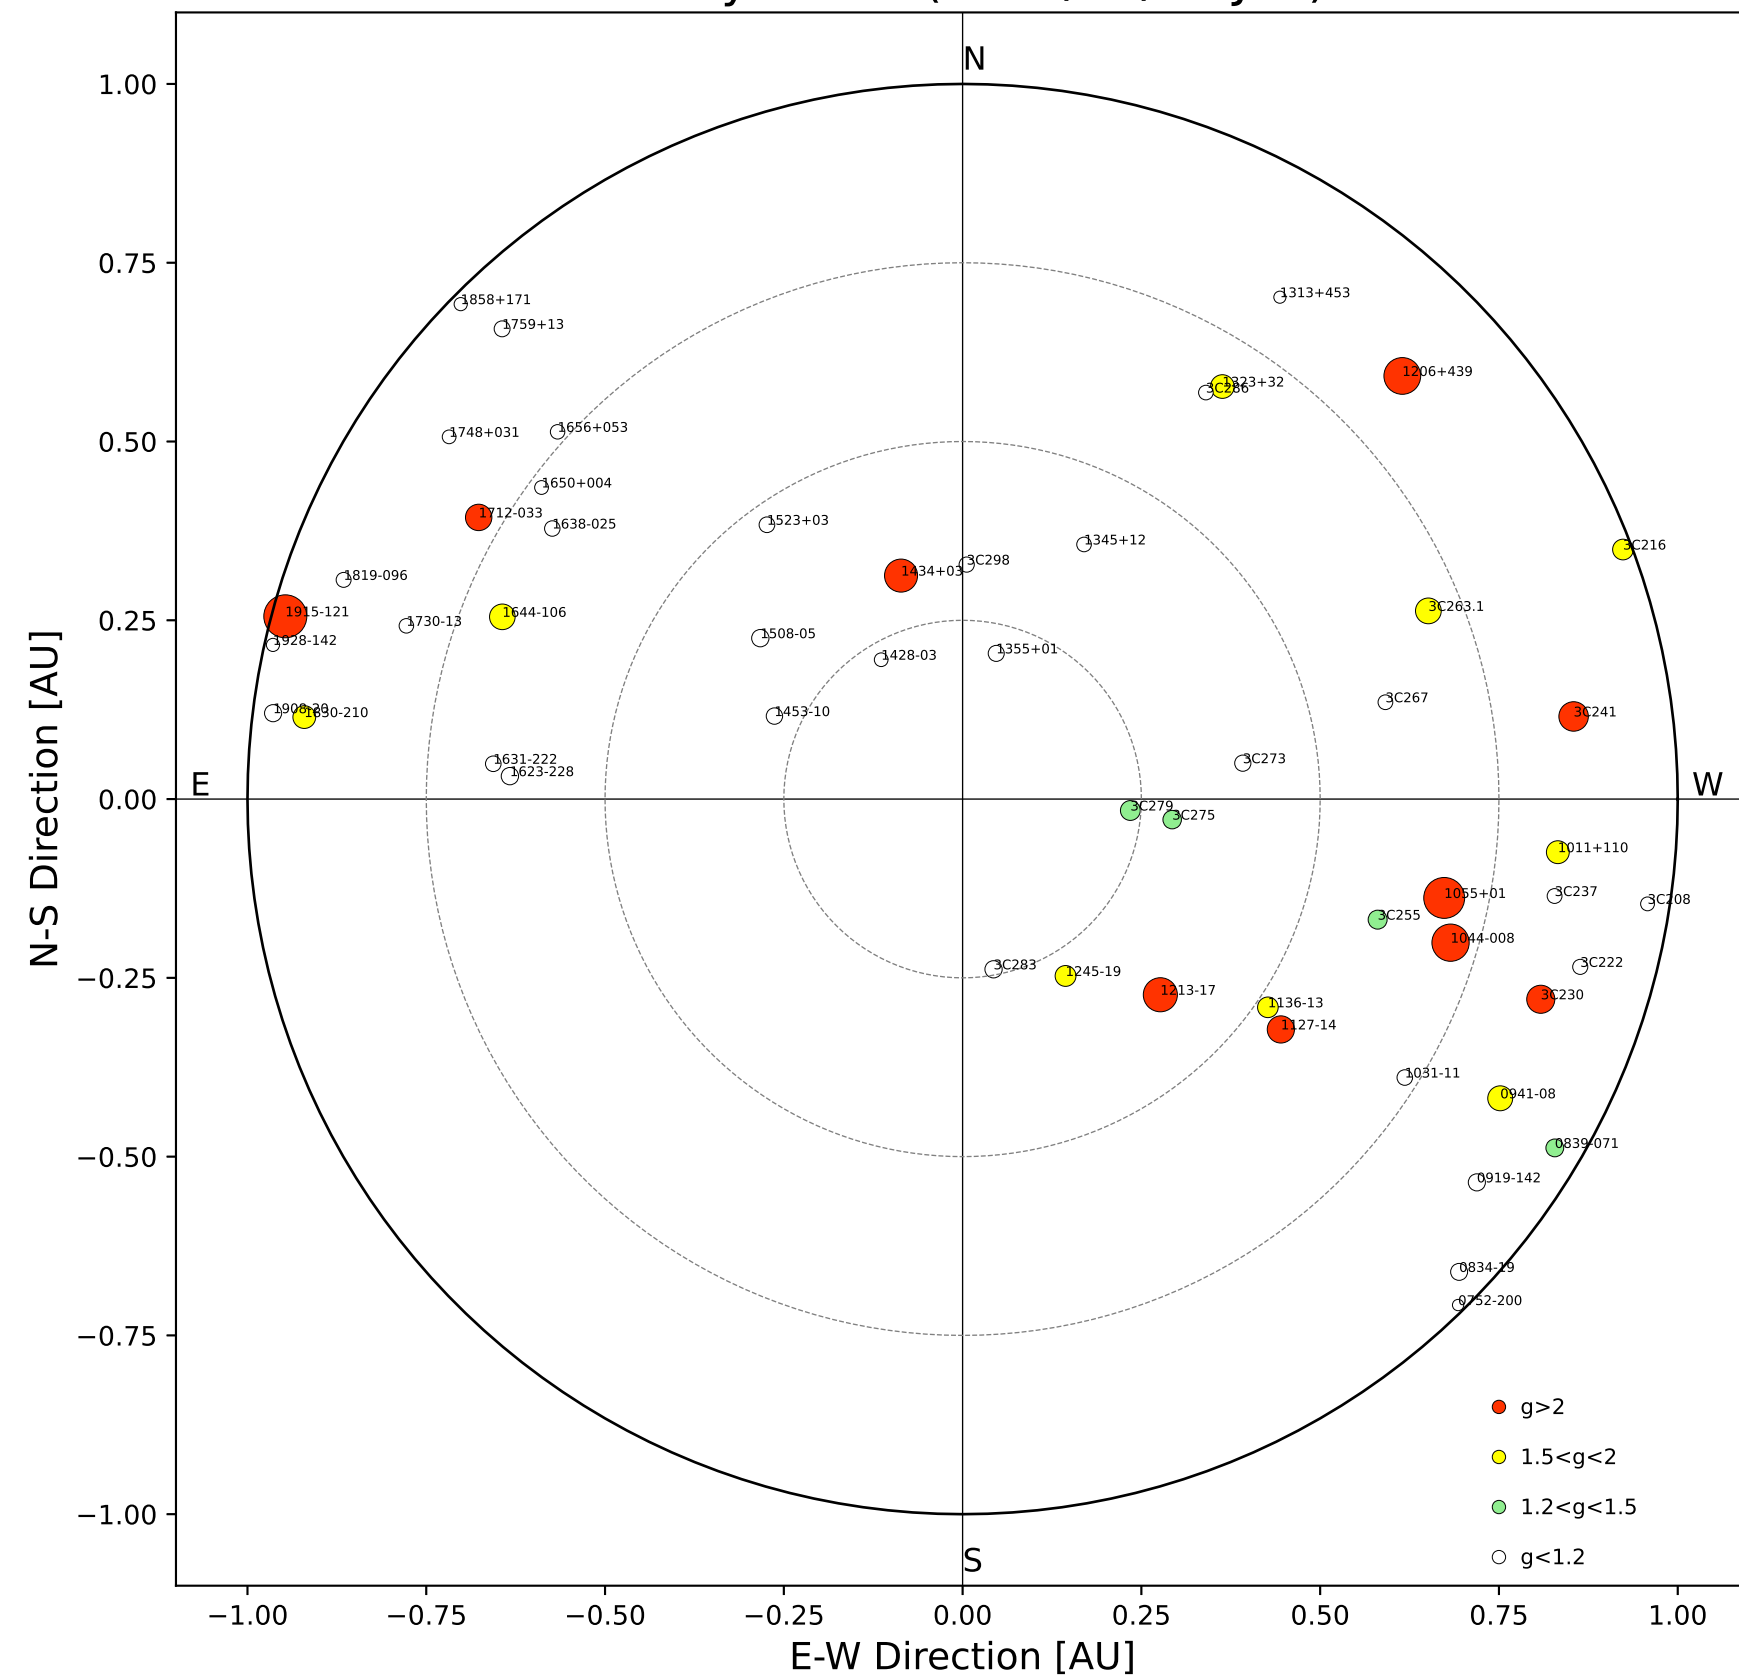

Fisheye View (2024/10/22 JST)

Top View

Side View