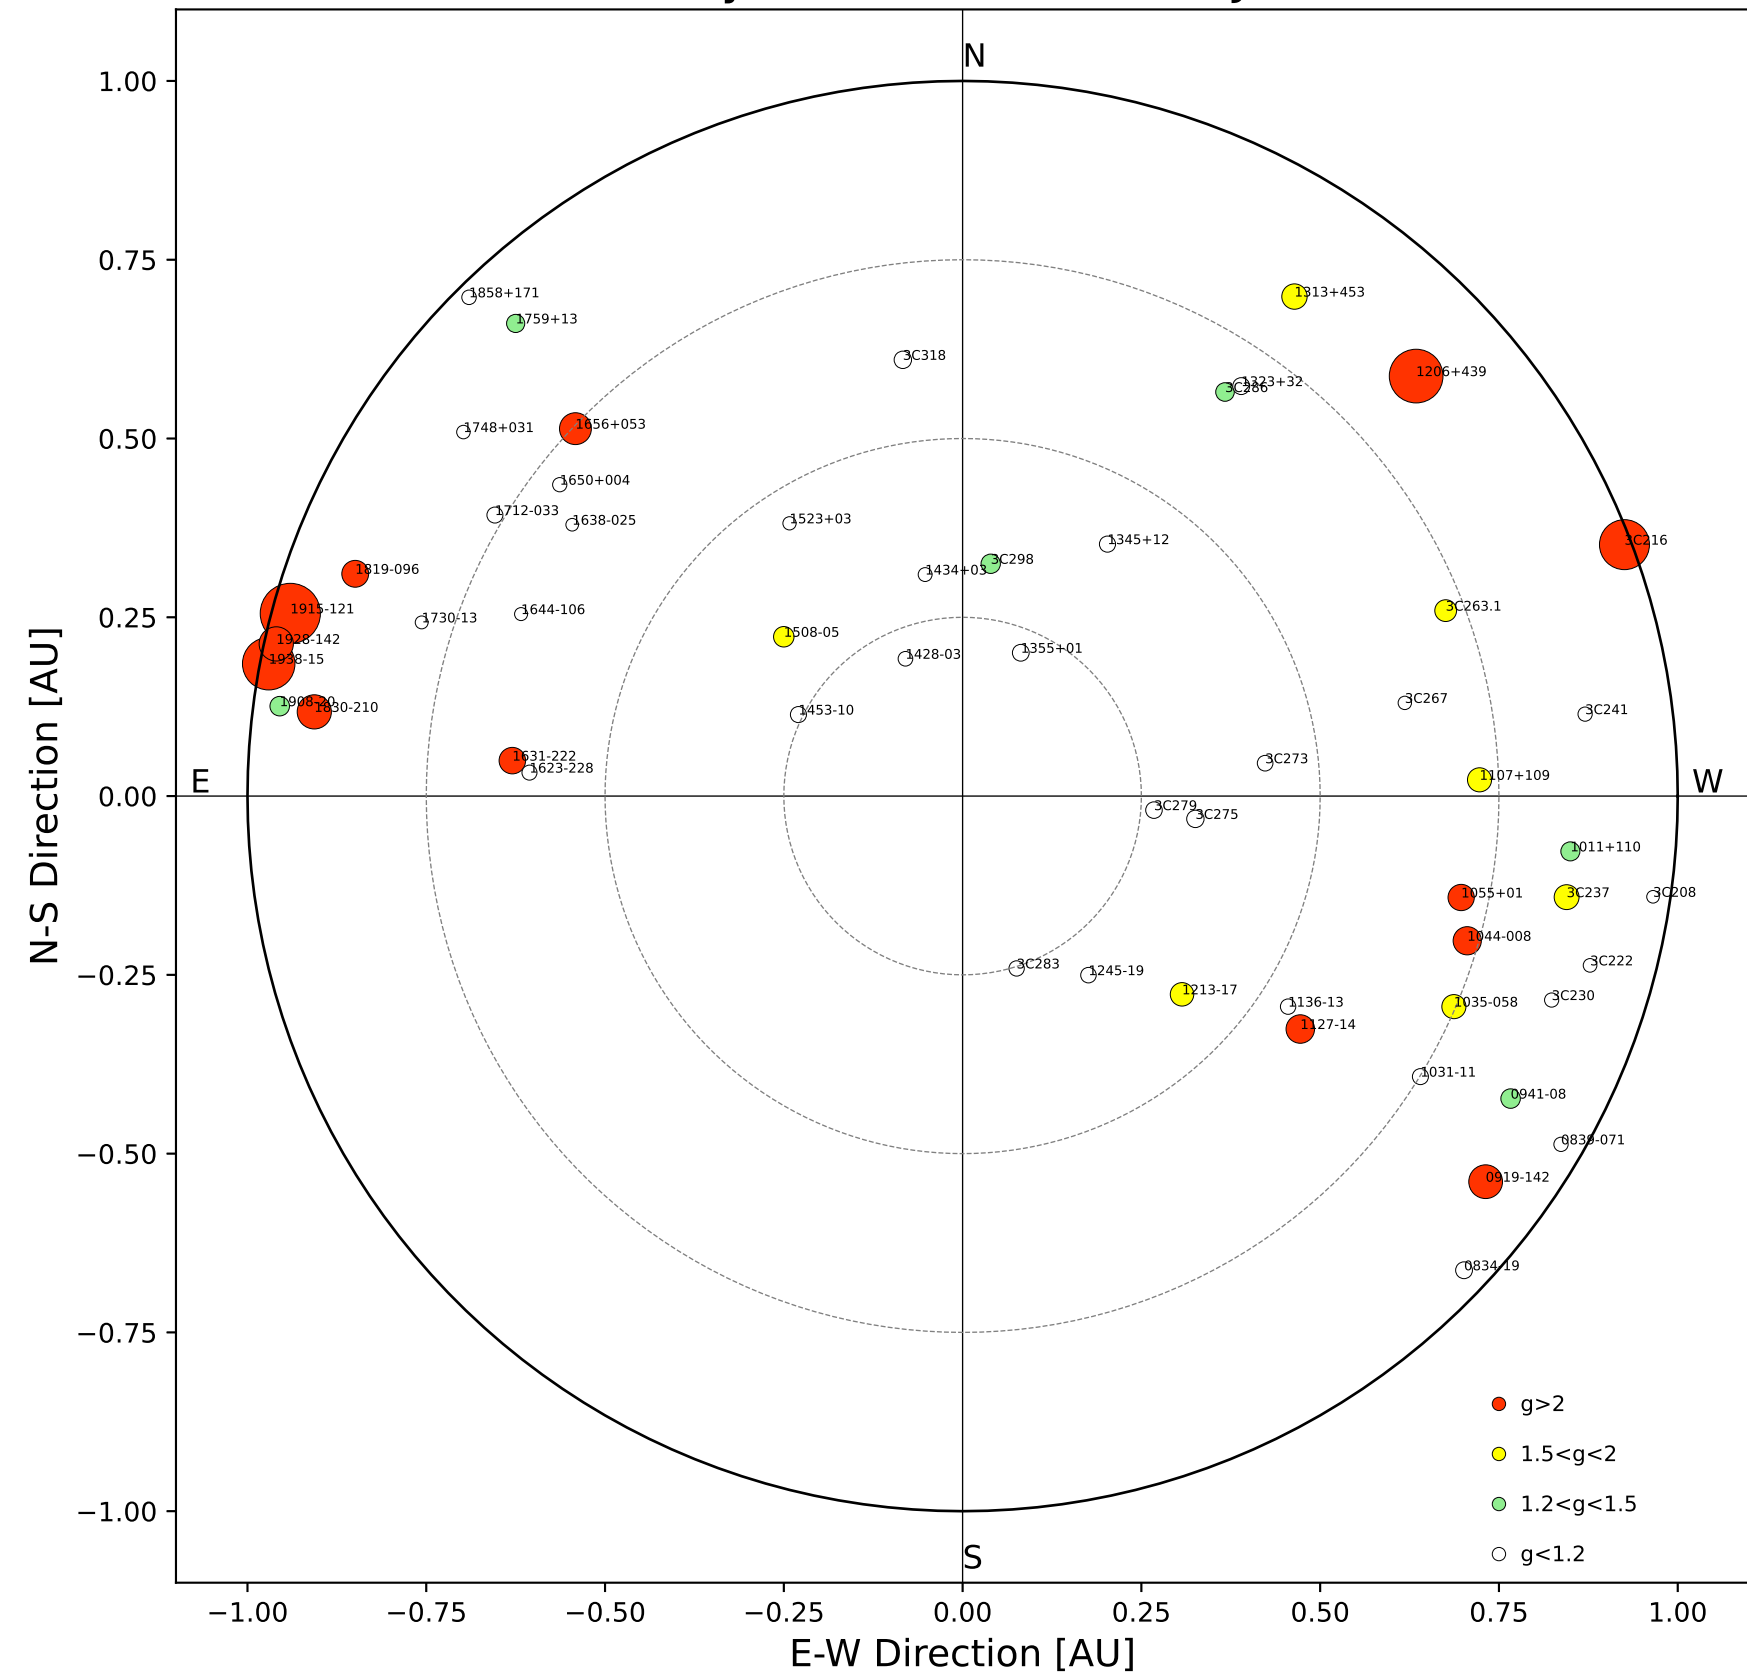

Fisheye View (2024/10/24 JST)

Top View

Side View