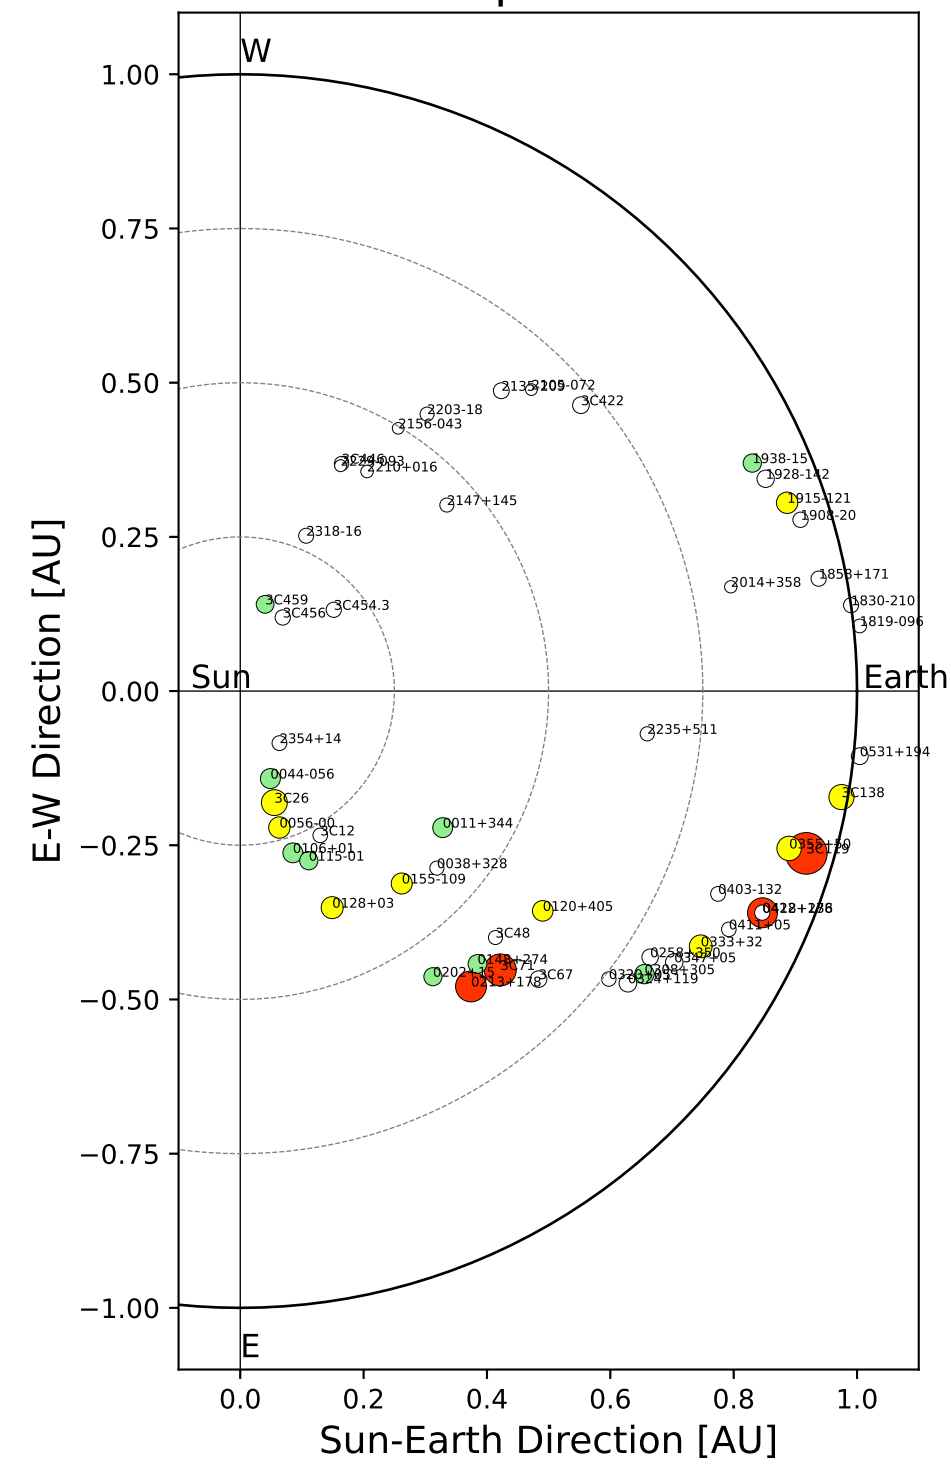

Fisheye View (2026/03/21 JST)

Top View

Side View