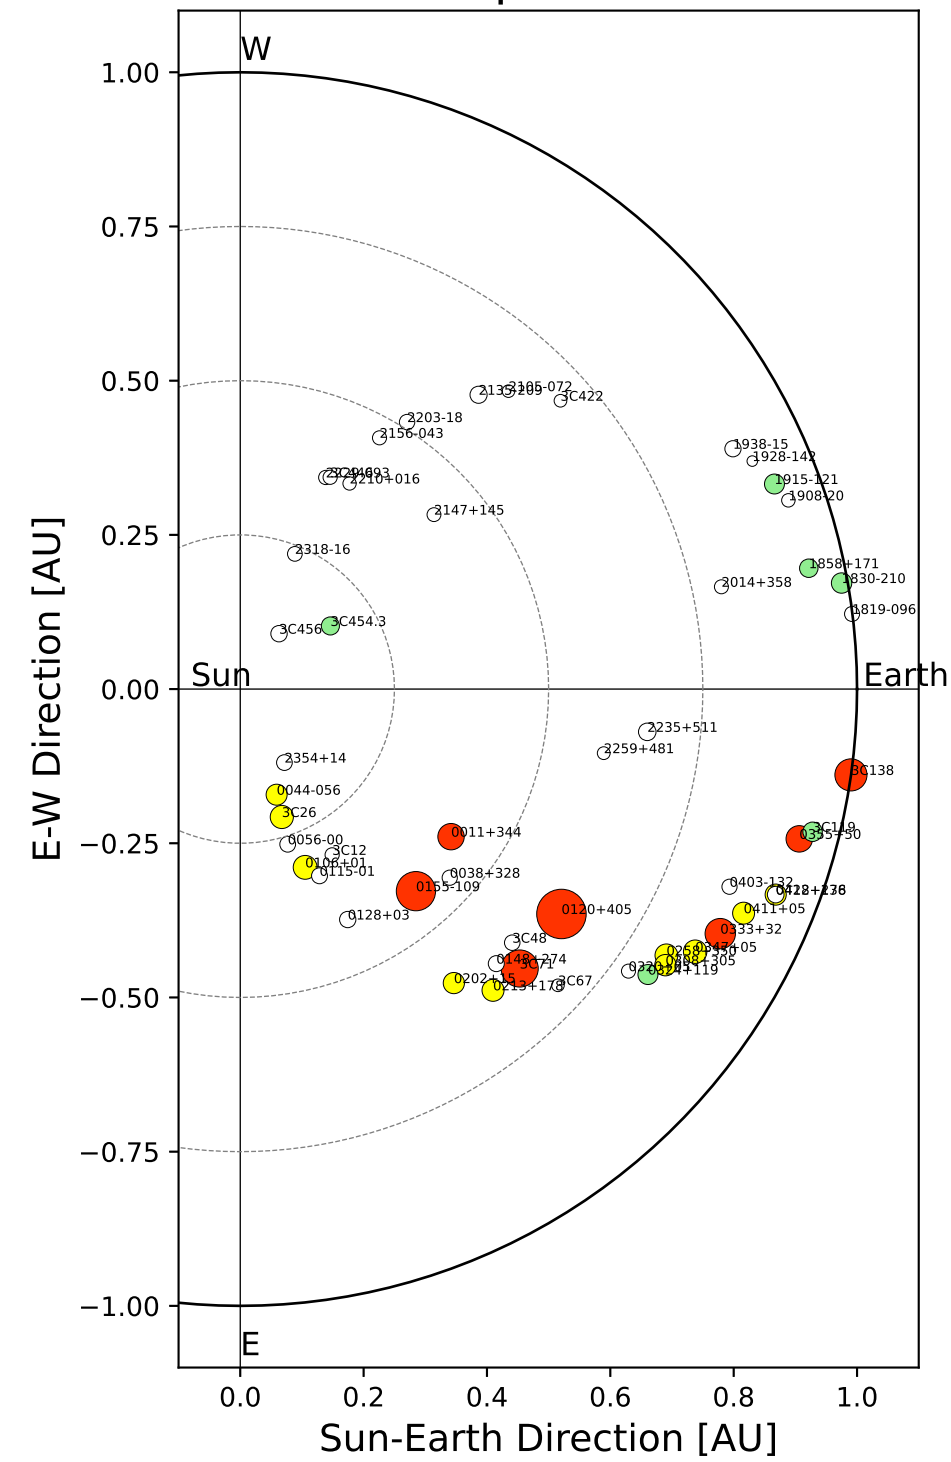

Fisheye View (2026/03/19 JST)

Top View

Side View