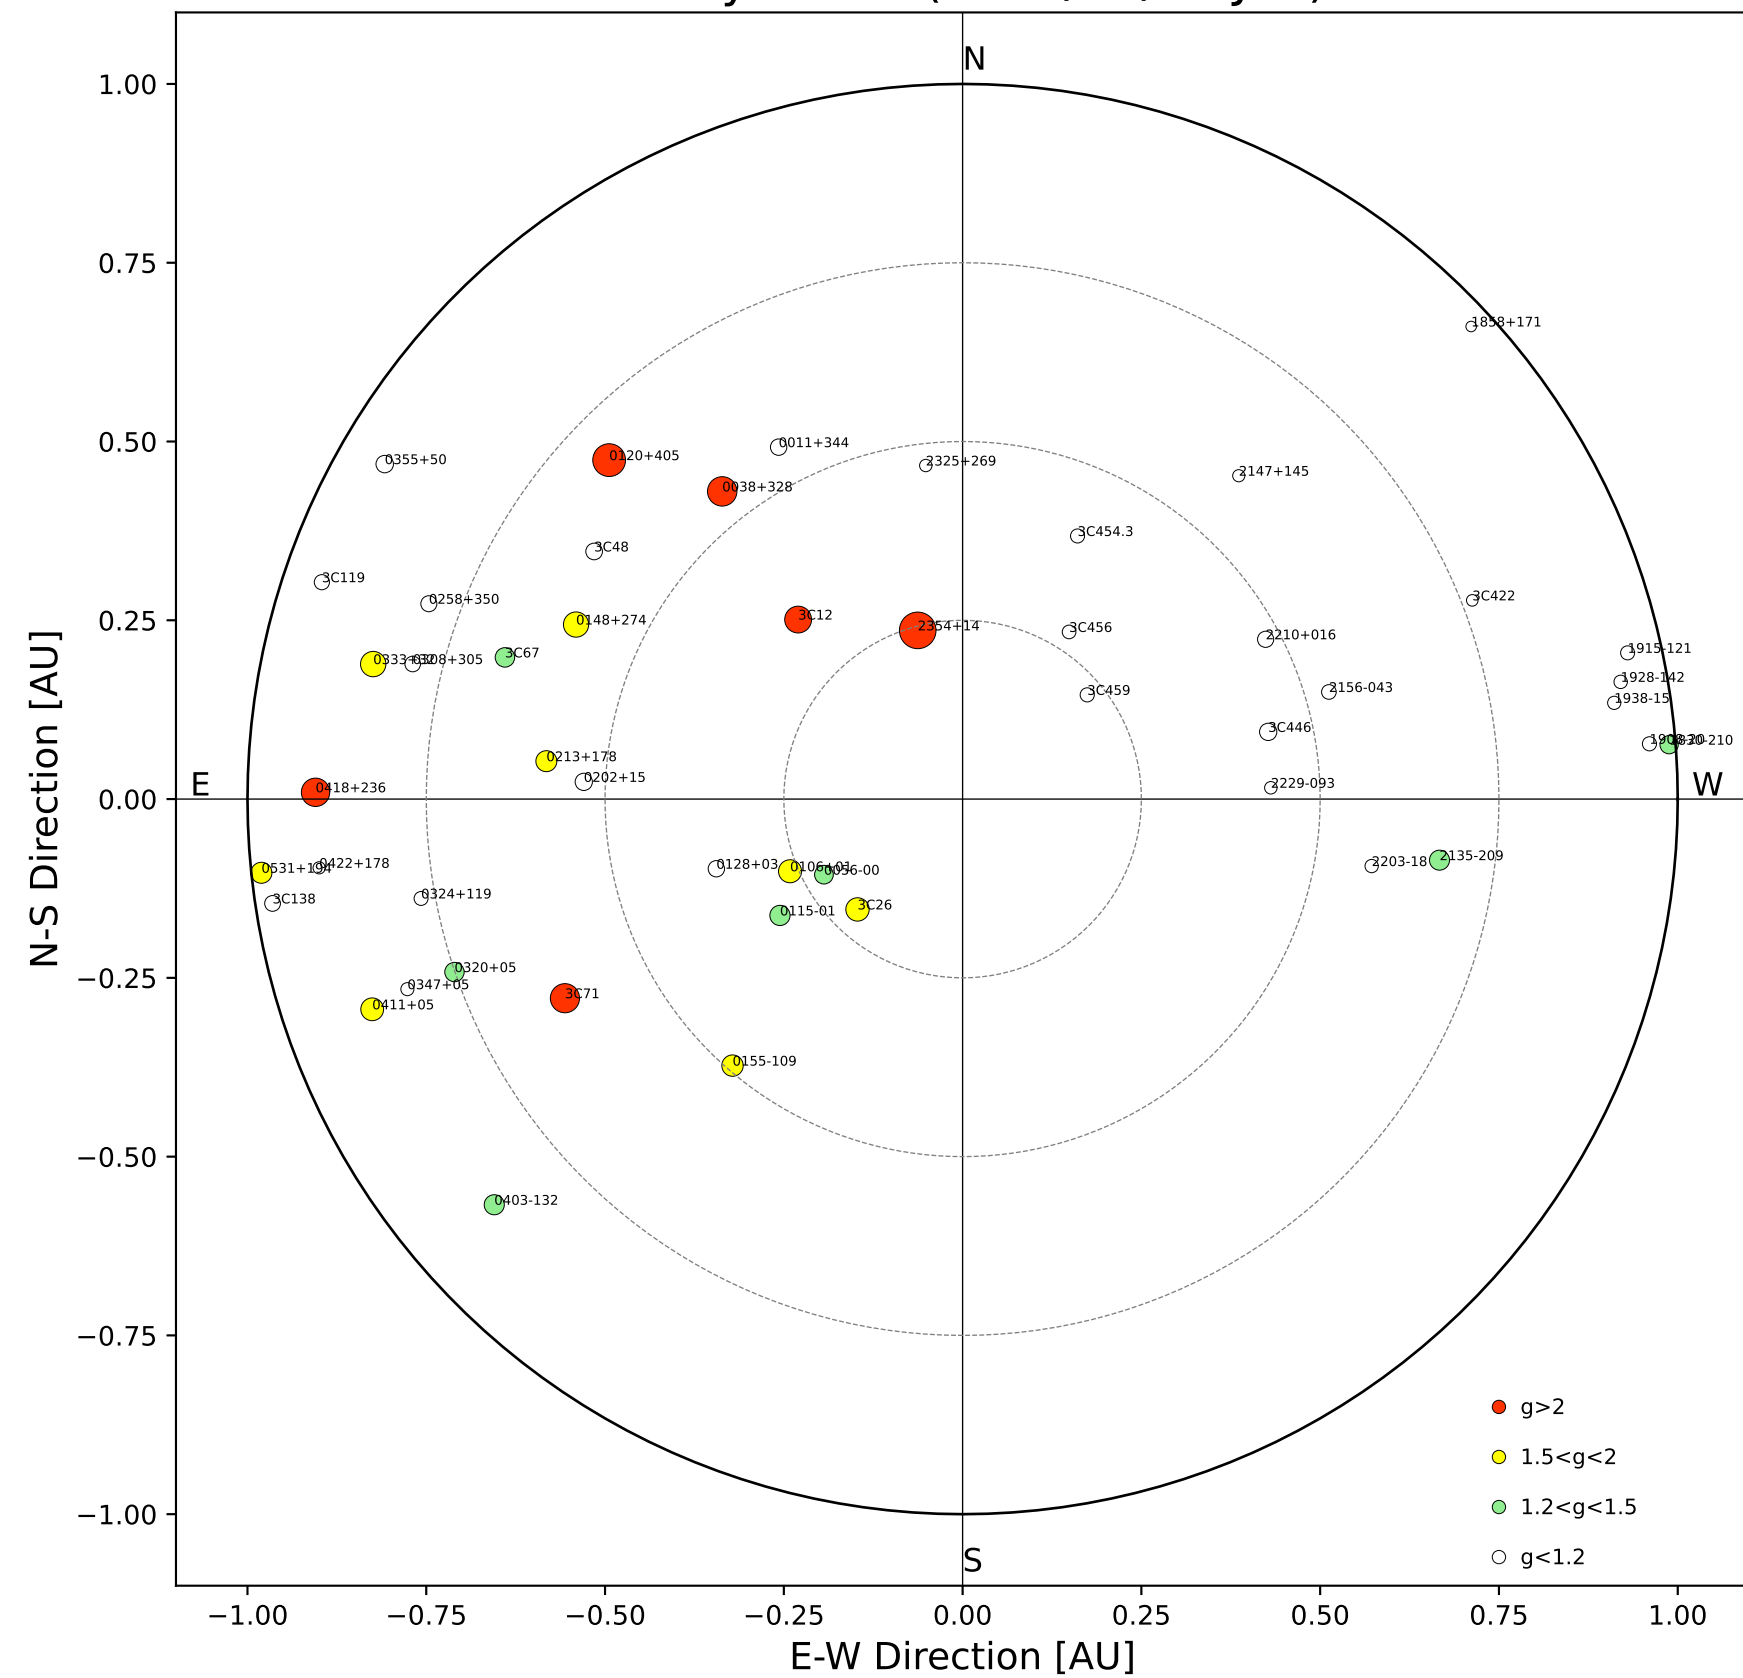

Fisheye View (2026/03/23 JST)

Top View

Side View