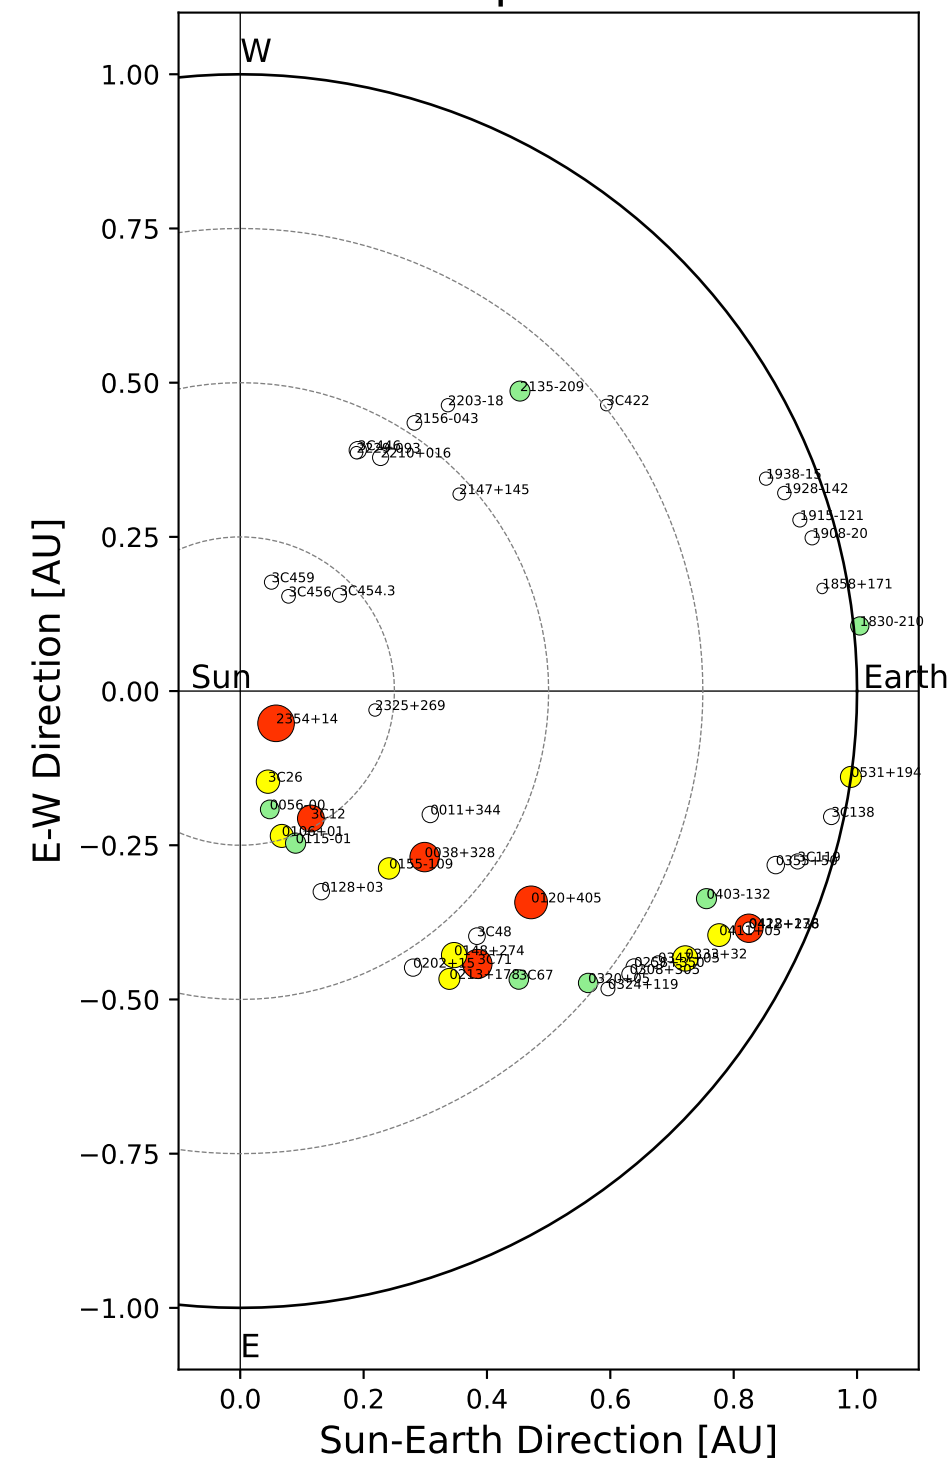

Fisheye View (2026/03/23 JST)

Top View

Side View