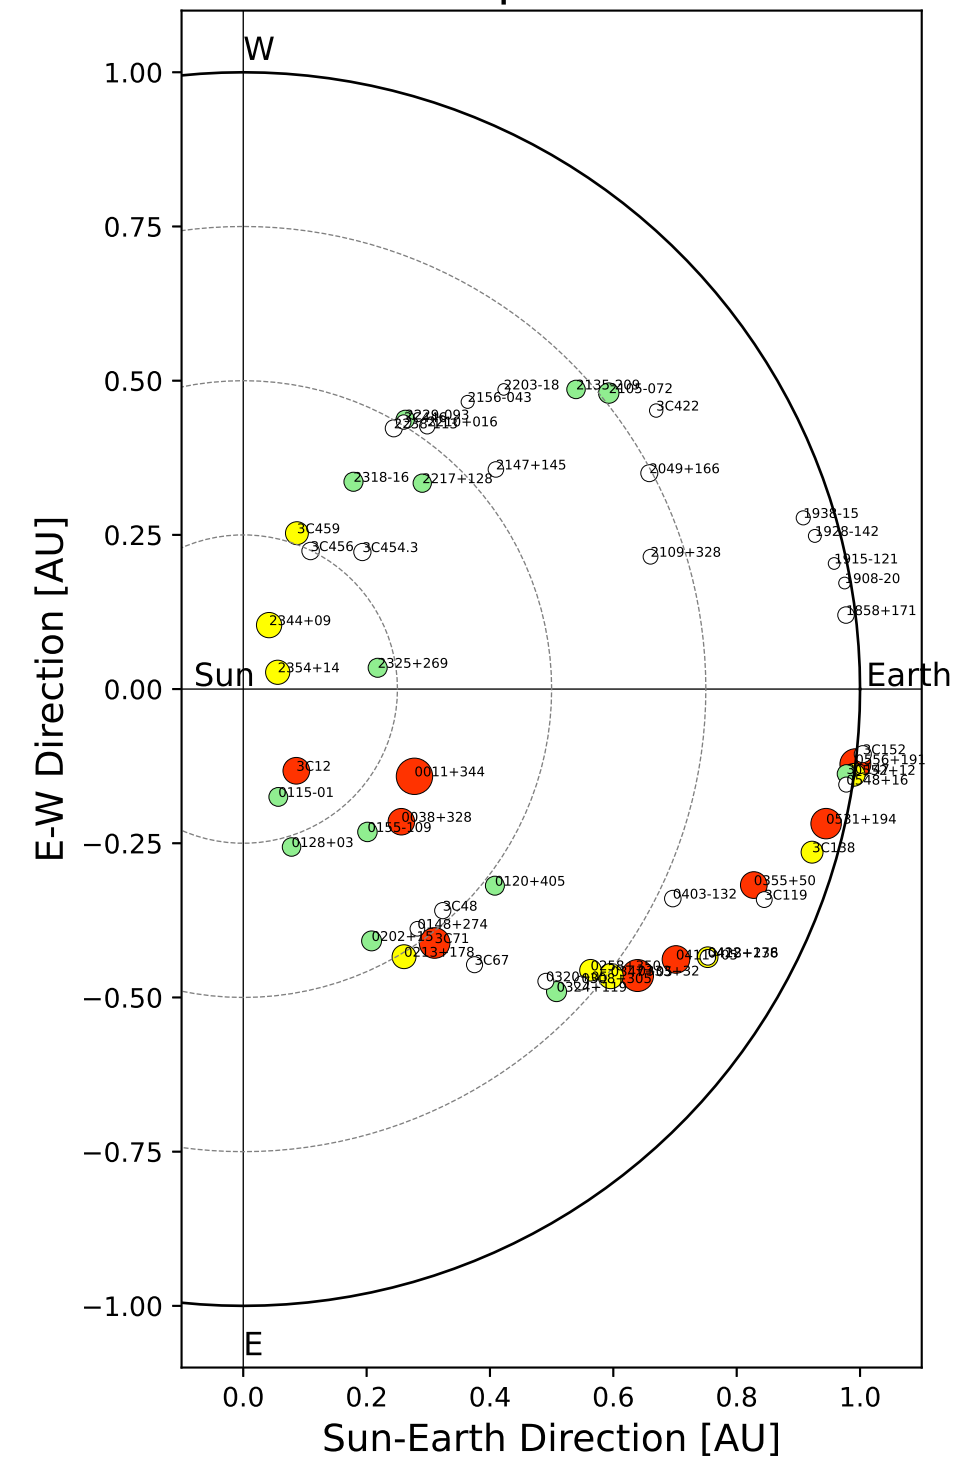

Fisheye View (2026/03/28 JST)

Top View

Side View