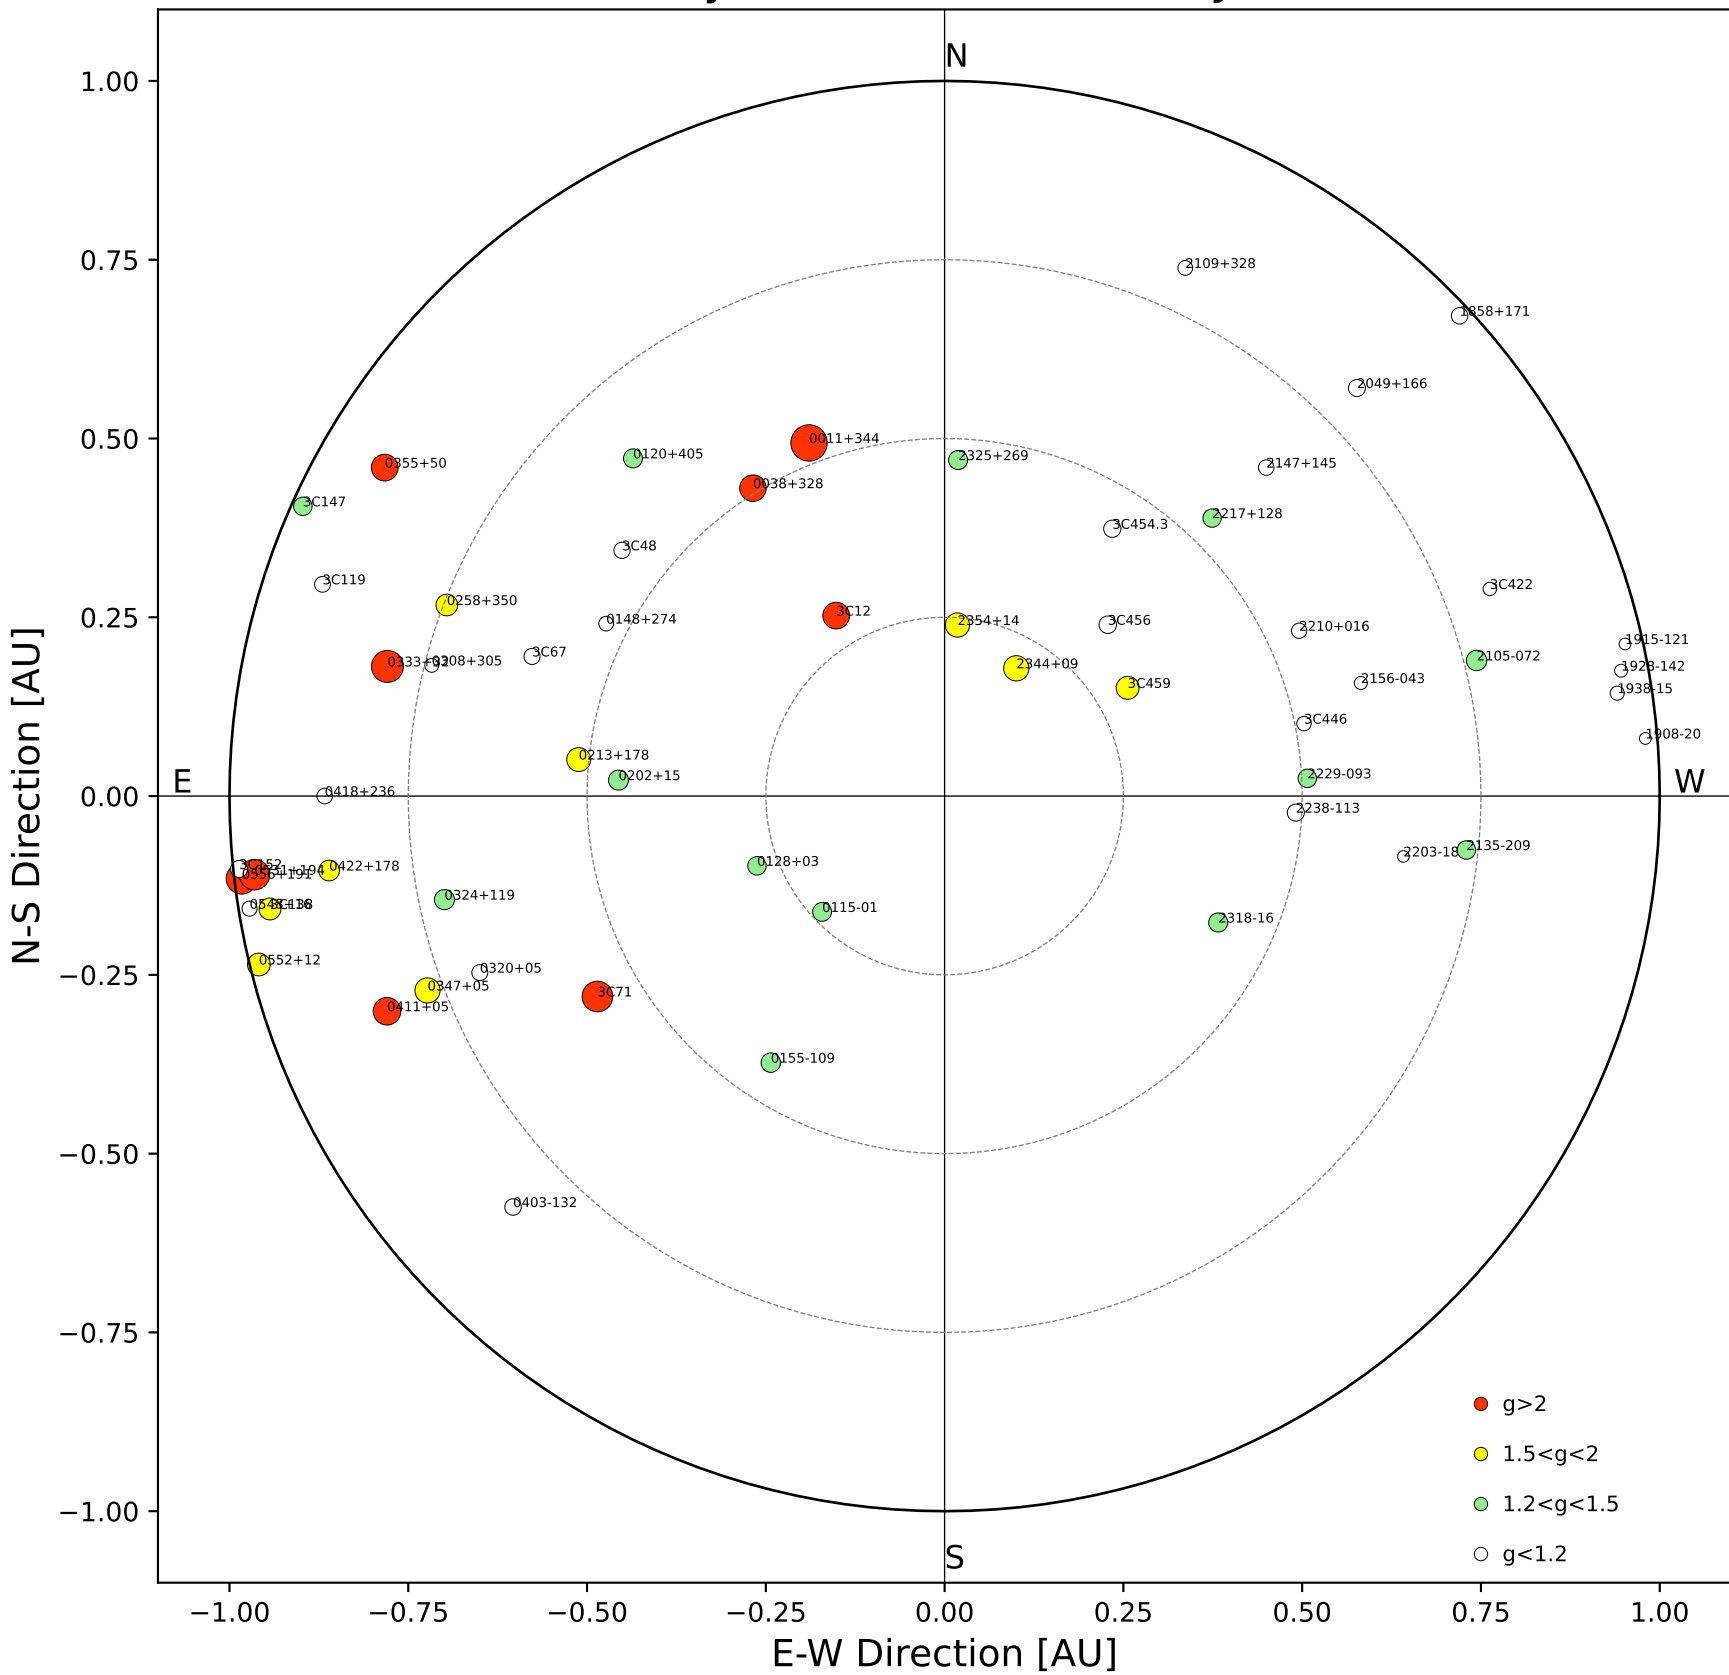

Fisheye View (2026/03/28 JST)

Top View

Side View