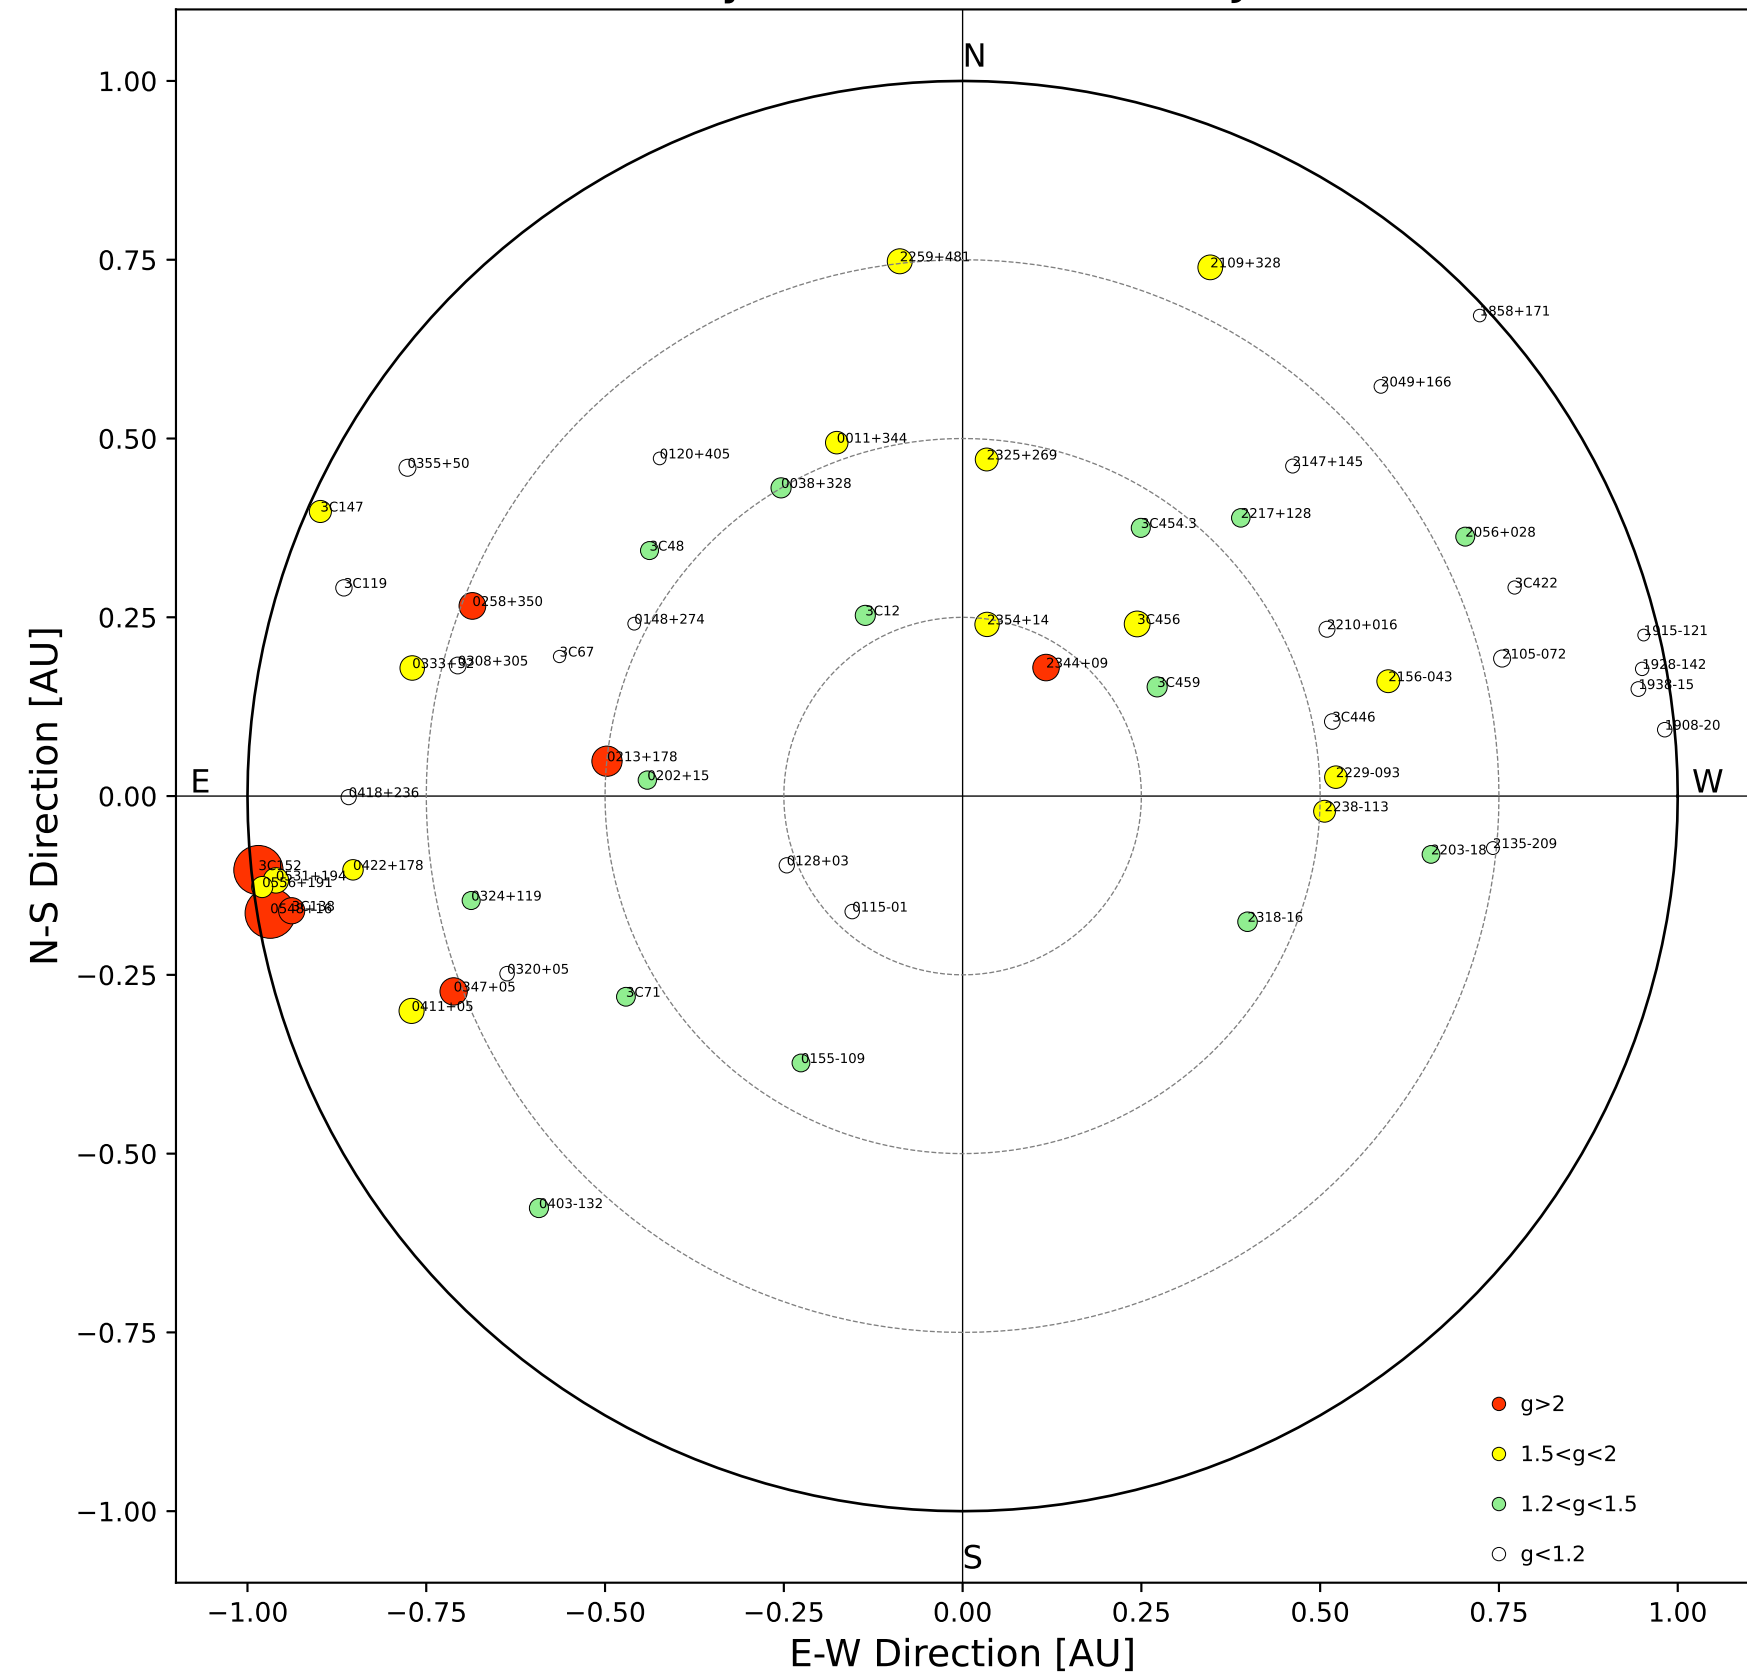

Fisheye View (2026/03/29 JST)

Top View

Side View