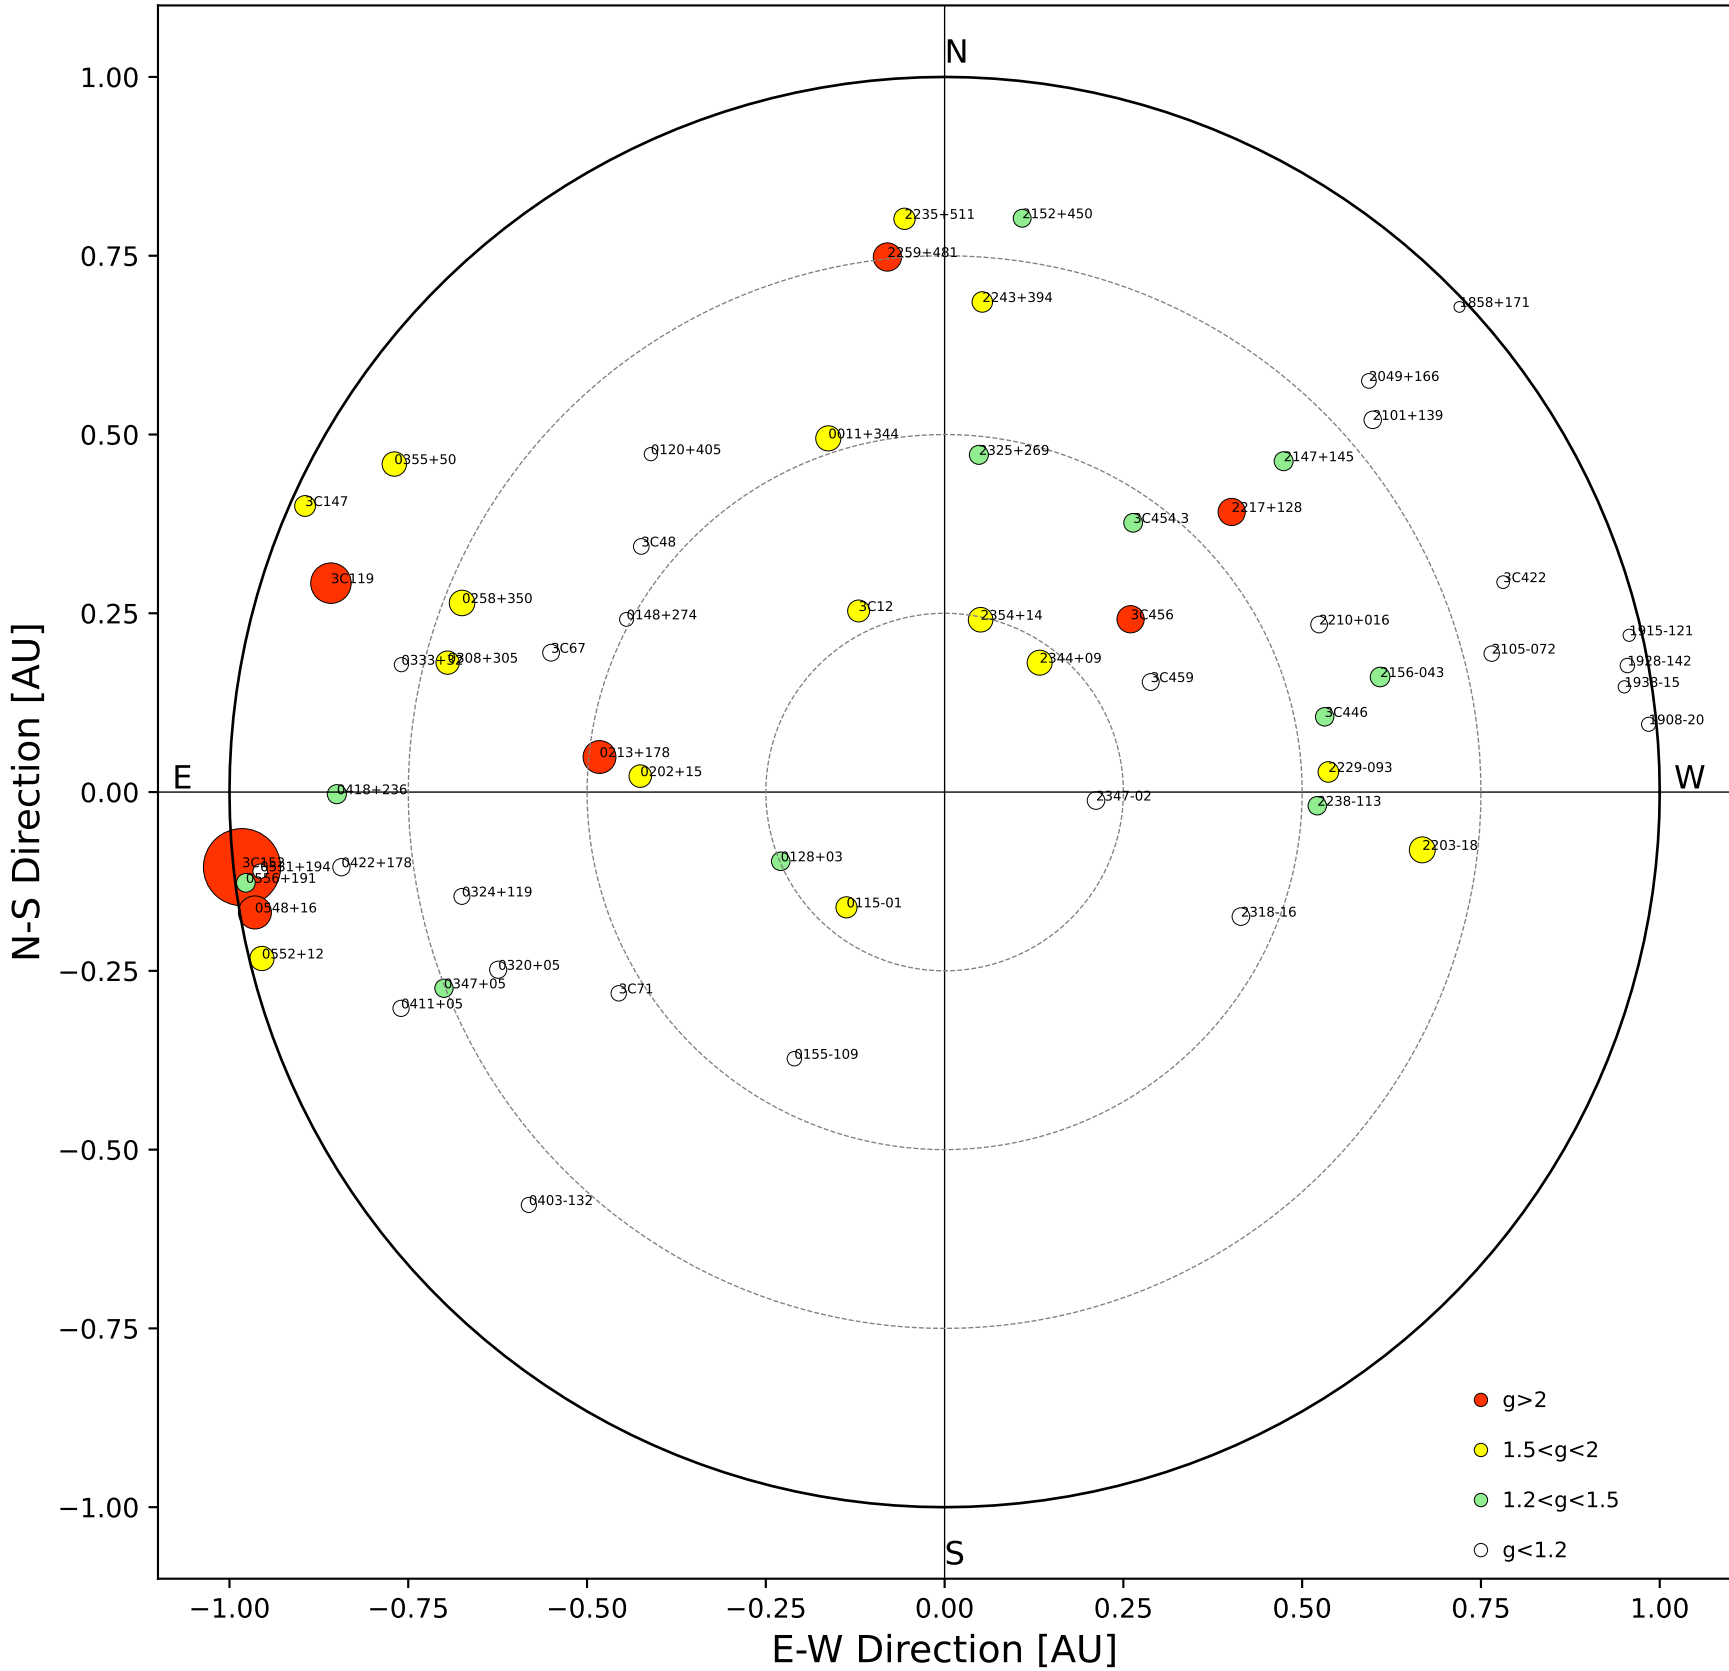

Fisheye View (2026/03/30 JST)

Top View

Side View