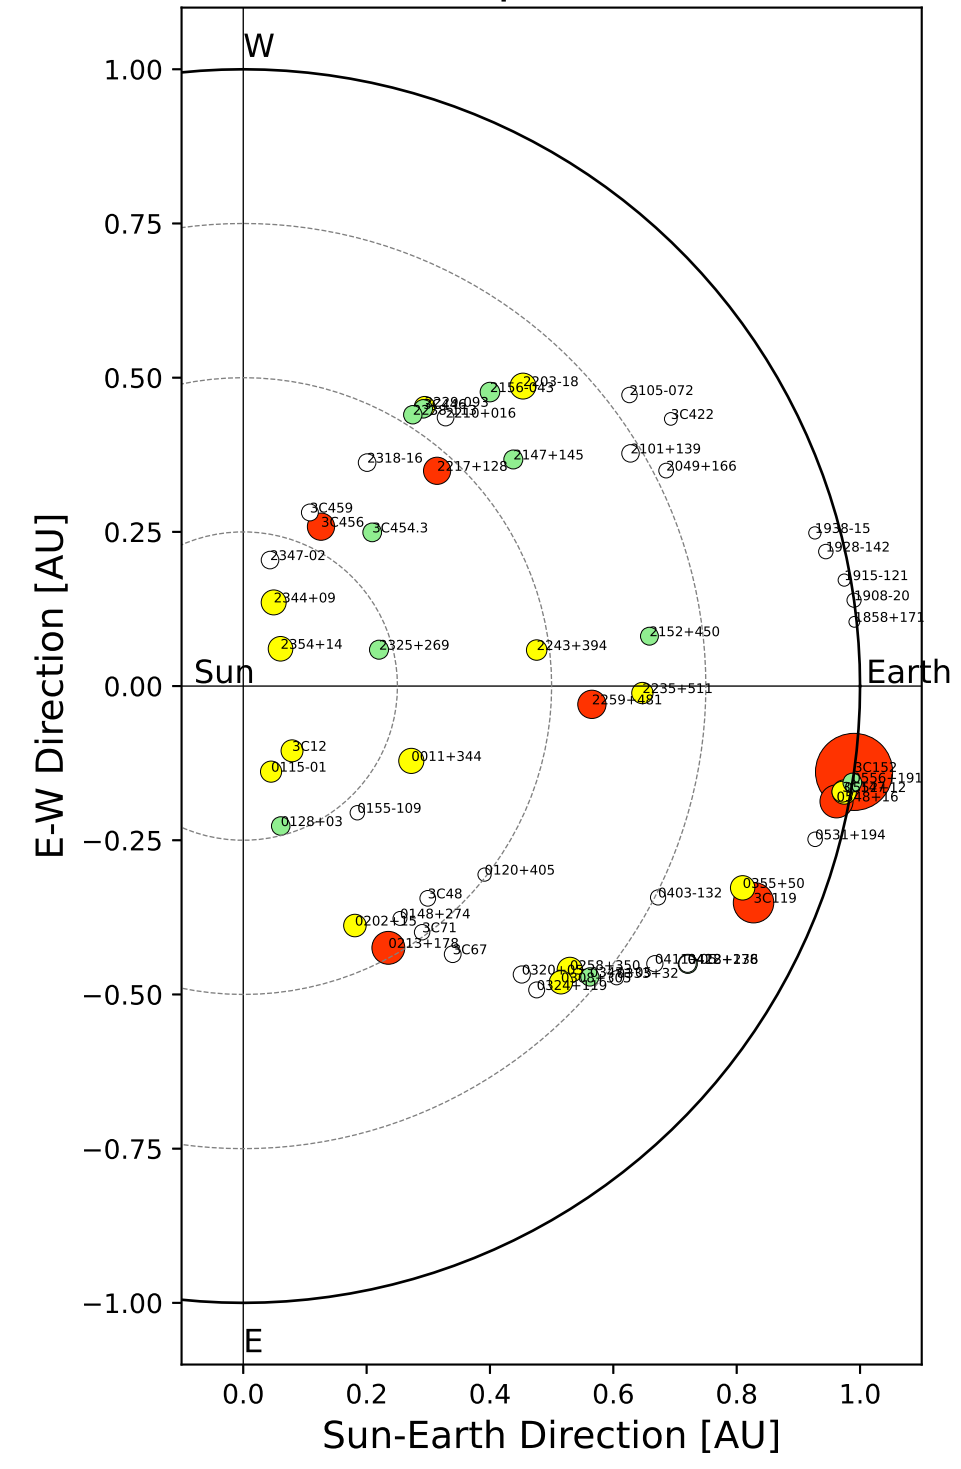

Fisheye View (2026/03/30 JST)

Top View

Side View